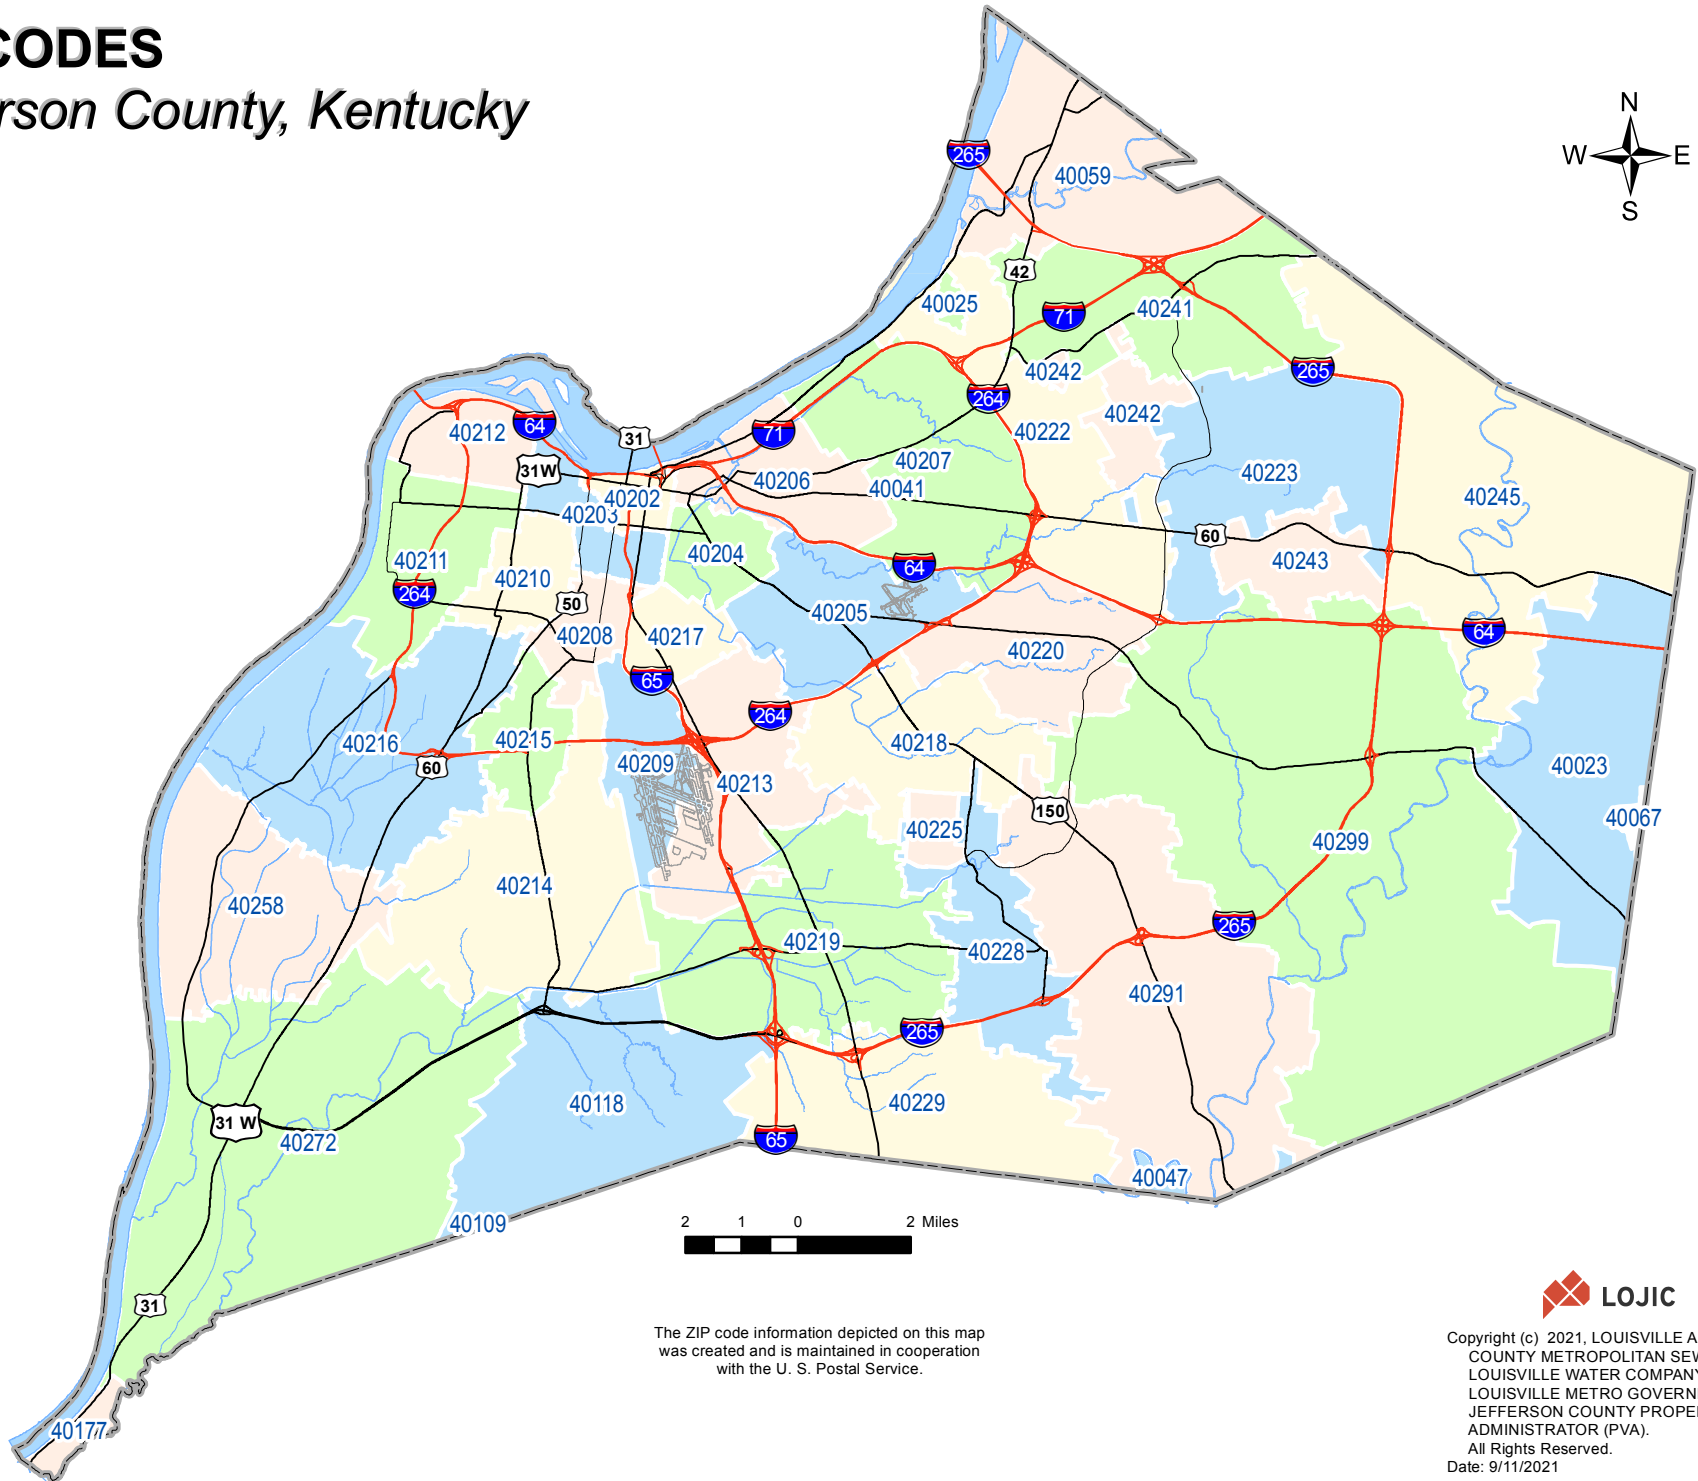

# ZIP CODES

## Jefferson County, Kentucky

Copyright (c) 2021, LOUISVILLE AND JEFFERSON COUNTY METROPOLITAN SEWER DISTRICT (MSD), LOUISVILLE WATER COMPANY (LWC), LOUISVILLE METRO GOVERNMENT, and JEFFERSON COUNTY PROPERTY VALUATION ADMINISTRATOR (PVA). All Rights Reserved. Date: 9/11/2021

The ZIP code information depicted on this map was created and is maintained in cooperation with the U. S. Postal Service.