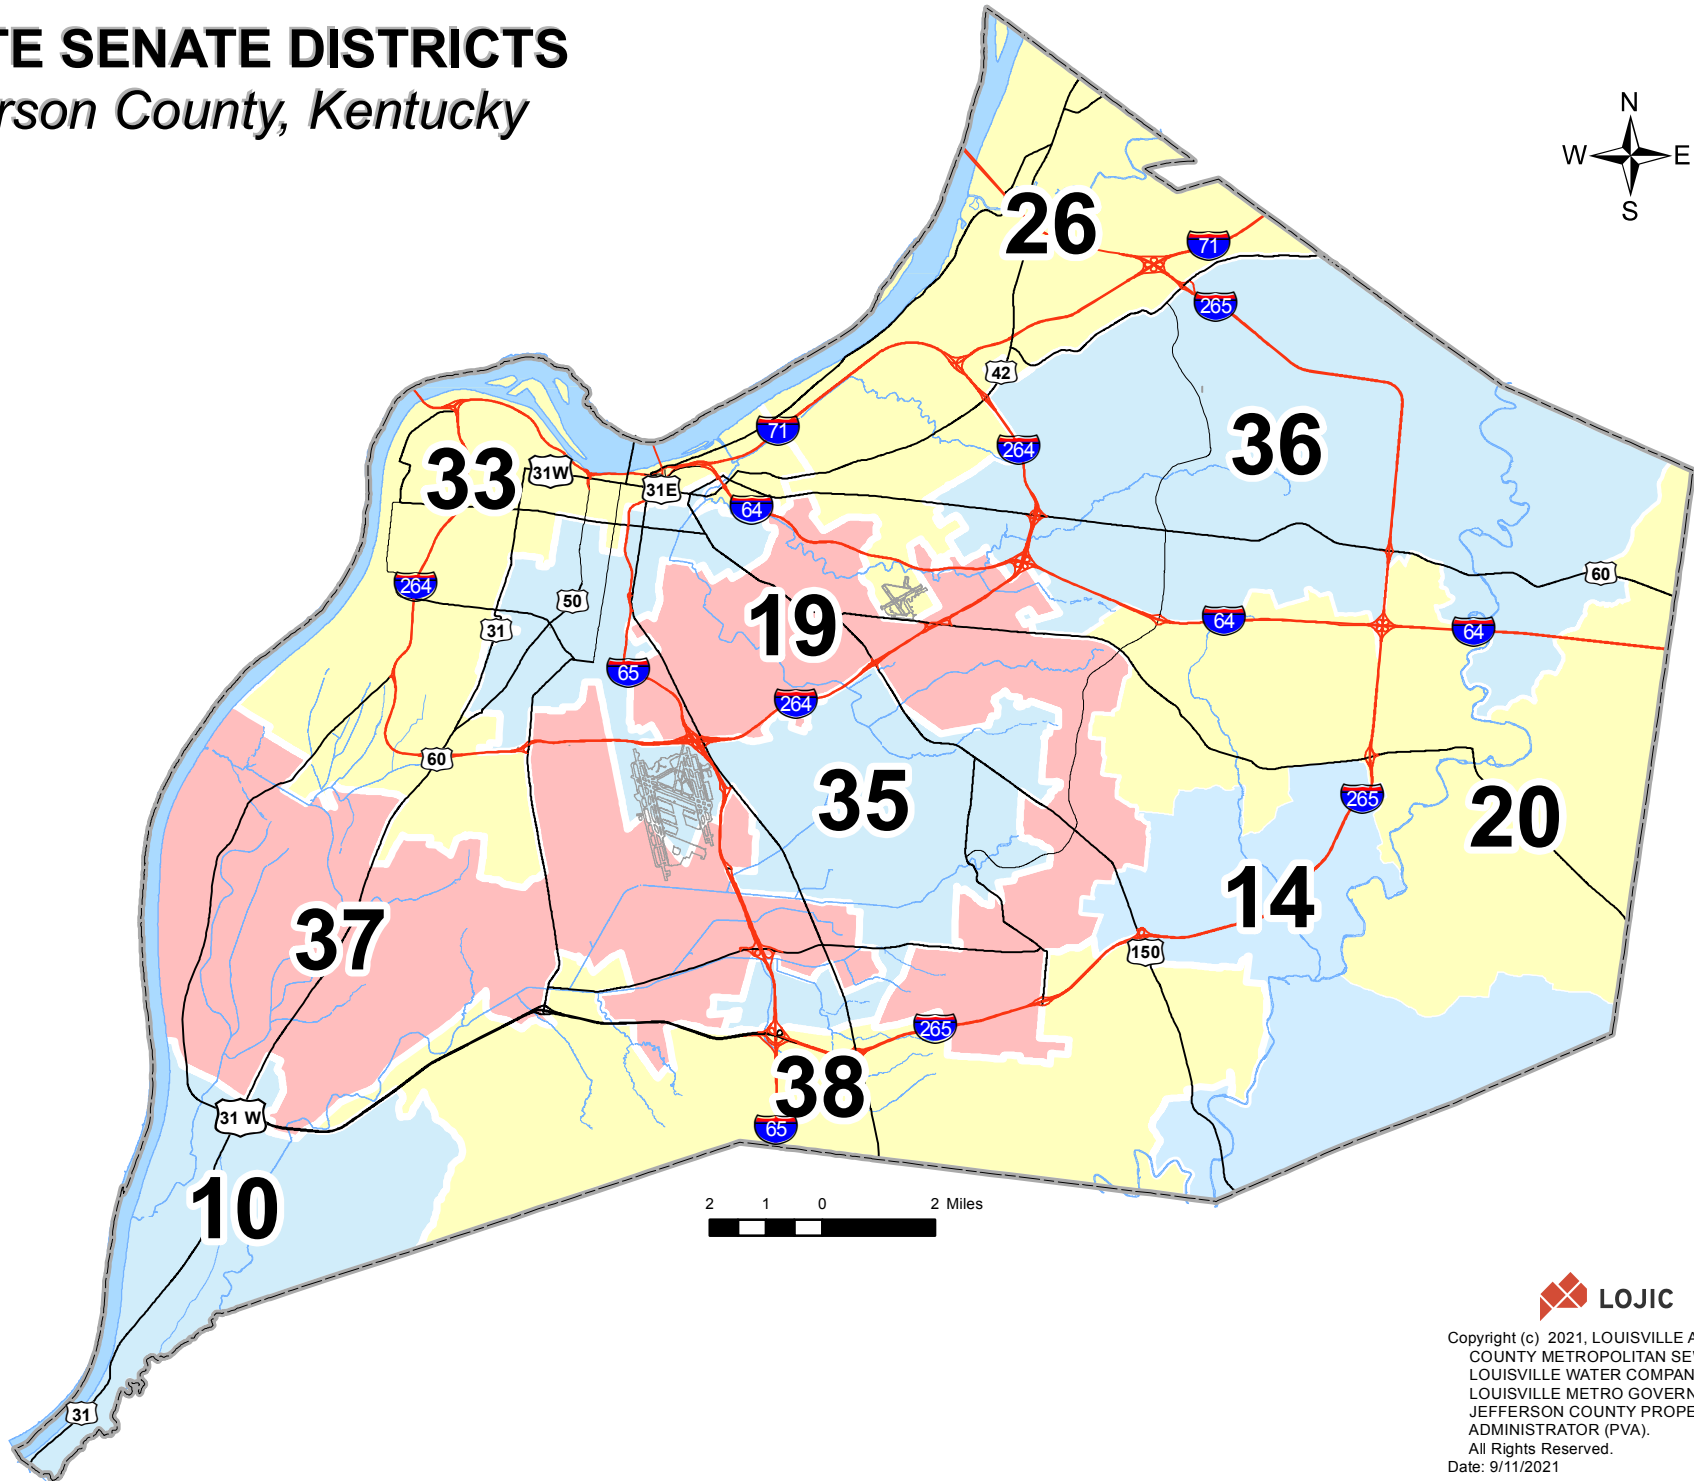

STATE SENATE DISTRICTS

Jefferson County, Kentucky

Copyright (c) 2021, LOUISVILLE AND JEFFERSON COUNTY METROPOLITAN SEWER DISTRICT (MSD), LOUISVILLE WATER COMPANY (LWC), LOUISVILLE METRO GOVERNMENT, and JEFFERSON COUNTY PROPERTY VALUATION ADMINISTRATOR (PVA).
All Rights Reserved.
Date: 9/11/2021