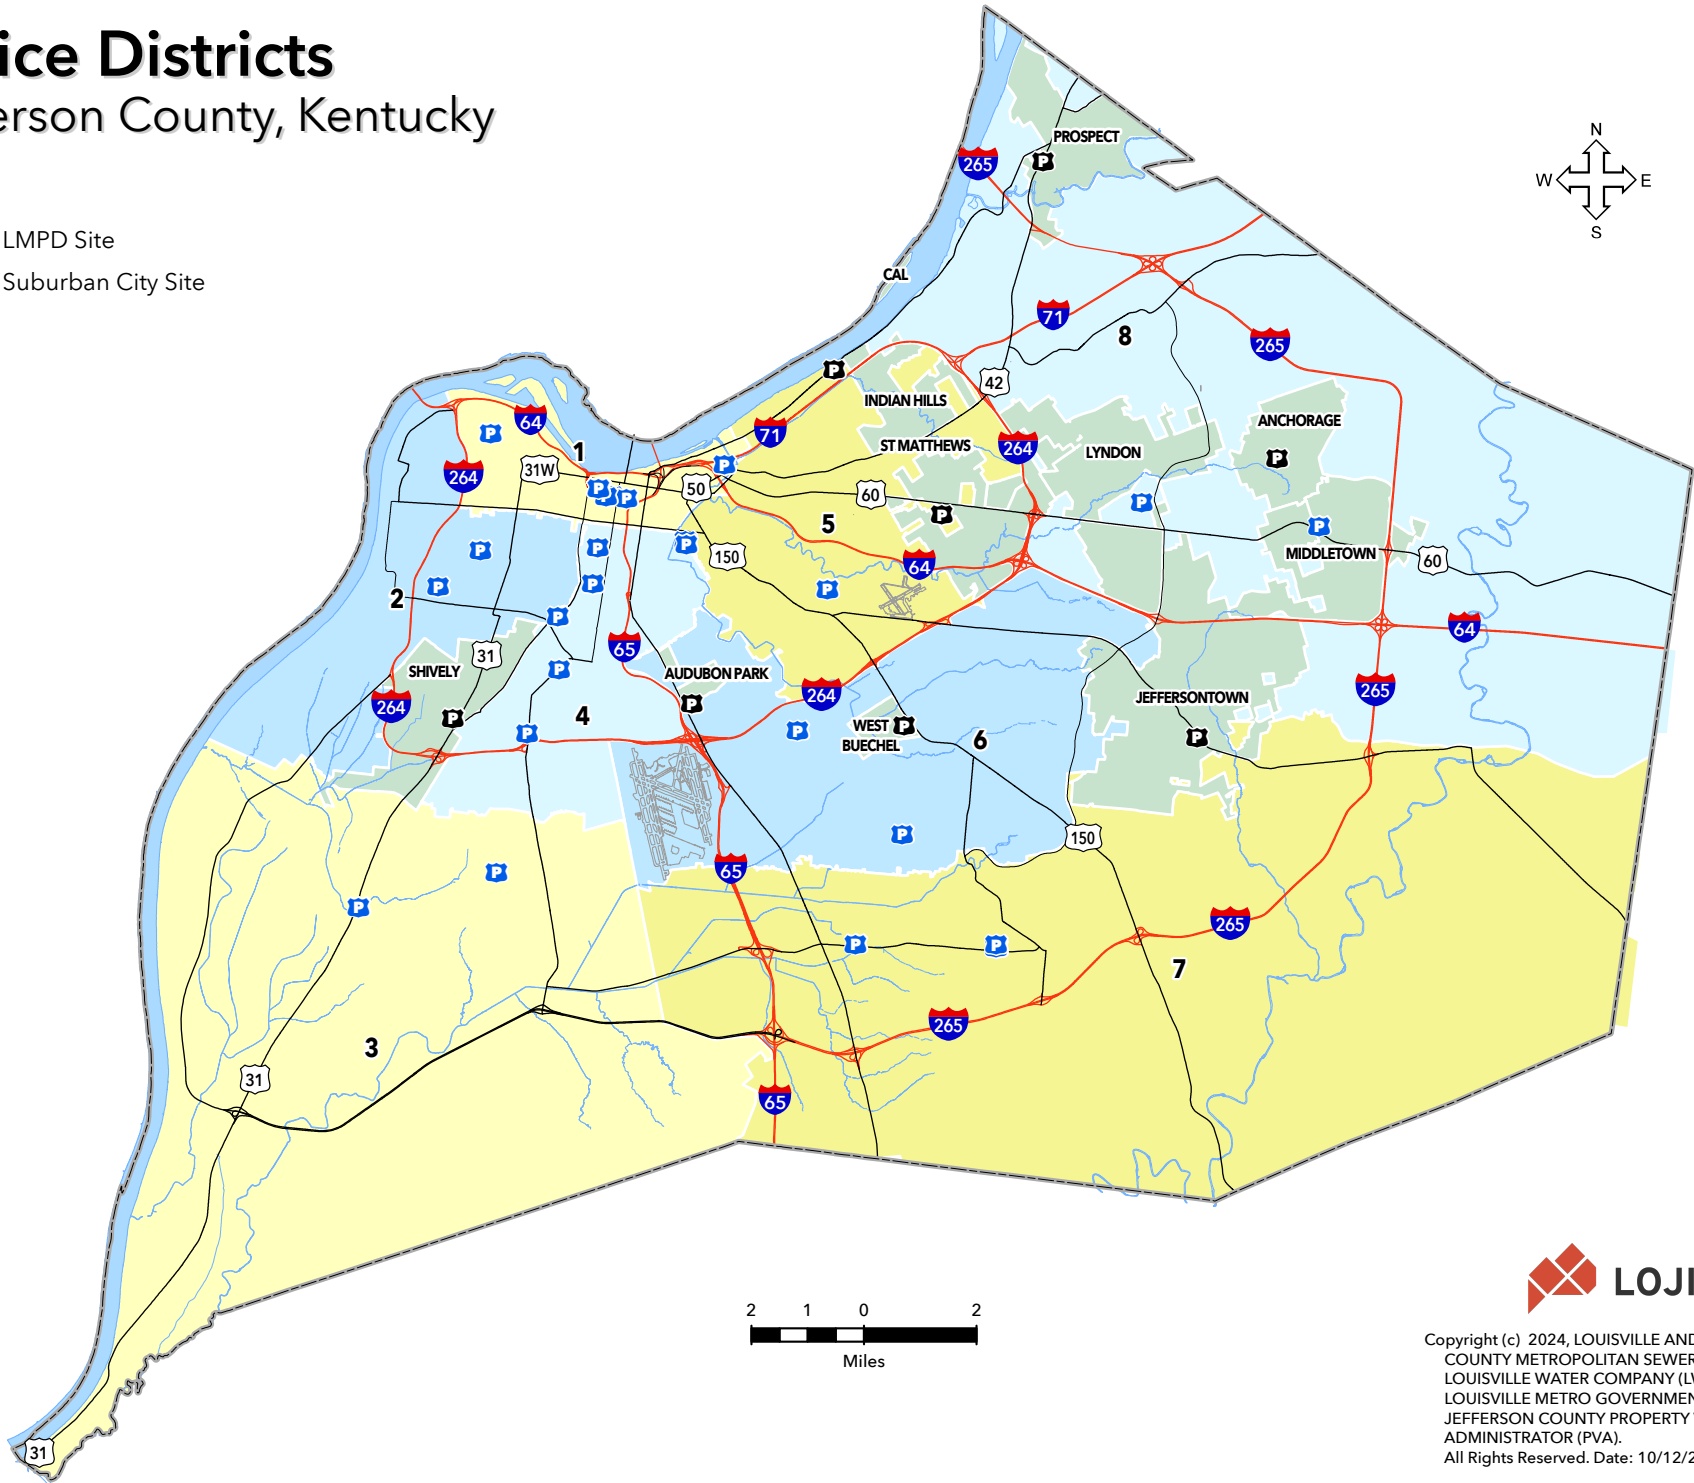

Police Districts

Jefferson County, Kentucky

-  LMPD Site
-  Suburban City Site

Copyright (c) 2024, LOUISVILLE AND JEFFERSON COUNTY METROPOLITAN SEWER DISTRICT (MSD), LOUISVILLE WATER COMPANY (LWC), LOUISVILLE METRO GOVERNMENT, and JEFFERSON COUNTY PROPERTY VALUATION ADMINISTRATOR (PVA).
All Rights Reserved. Date: 10/12/2024