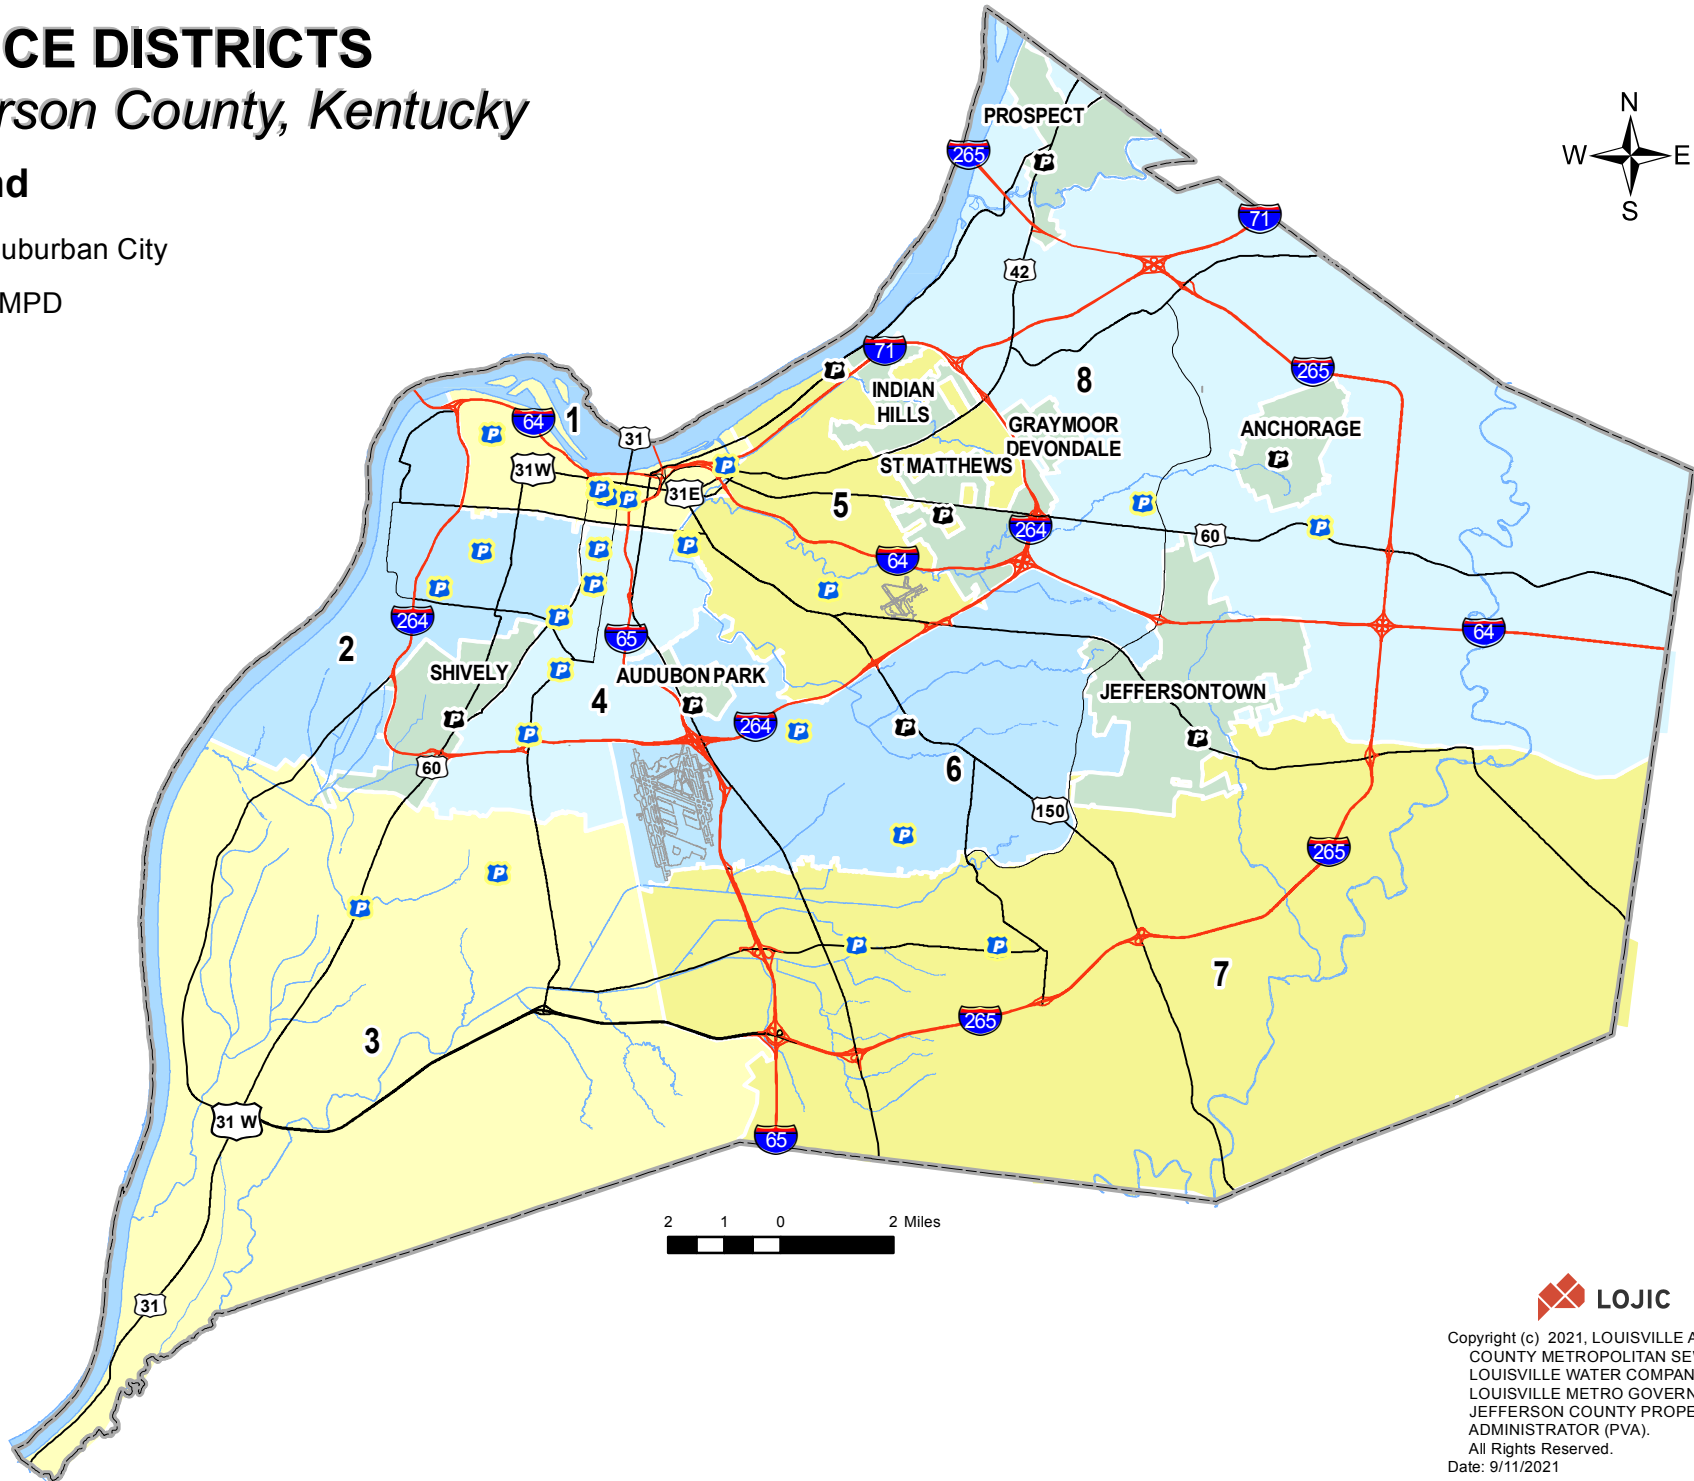

POLICE DISTRICTS

Jefferson County, Kentucky

Legend

-  Suburban City
-  LMPD

Copyright (c) 2021, LOUISVILLE AND JEFFERSON COUNTY METROPOLITAN SEWER DISTRICT (MSD), LOUISVILLE WATER COMPANY (LWC), LOUISVILLE METRO GOVERNMENT, and JEFFERSON COUNTY PROPERTY VALUATION ADMINISTRATOR (PVA). All Rights Reserved.
Date: 9/11/2021