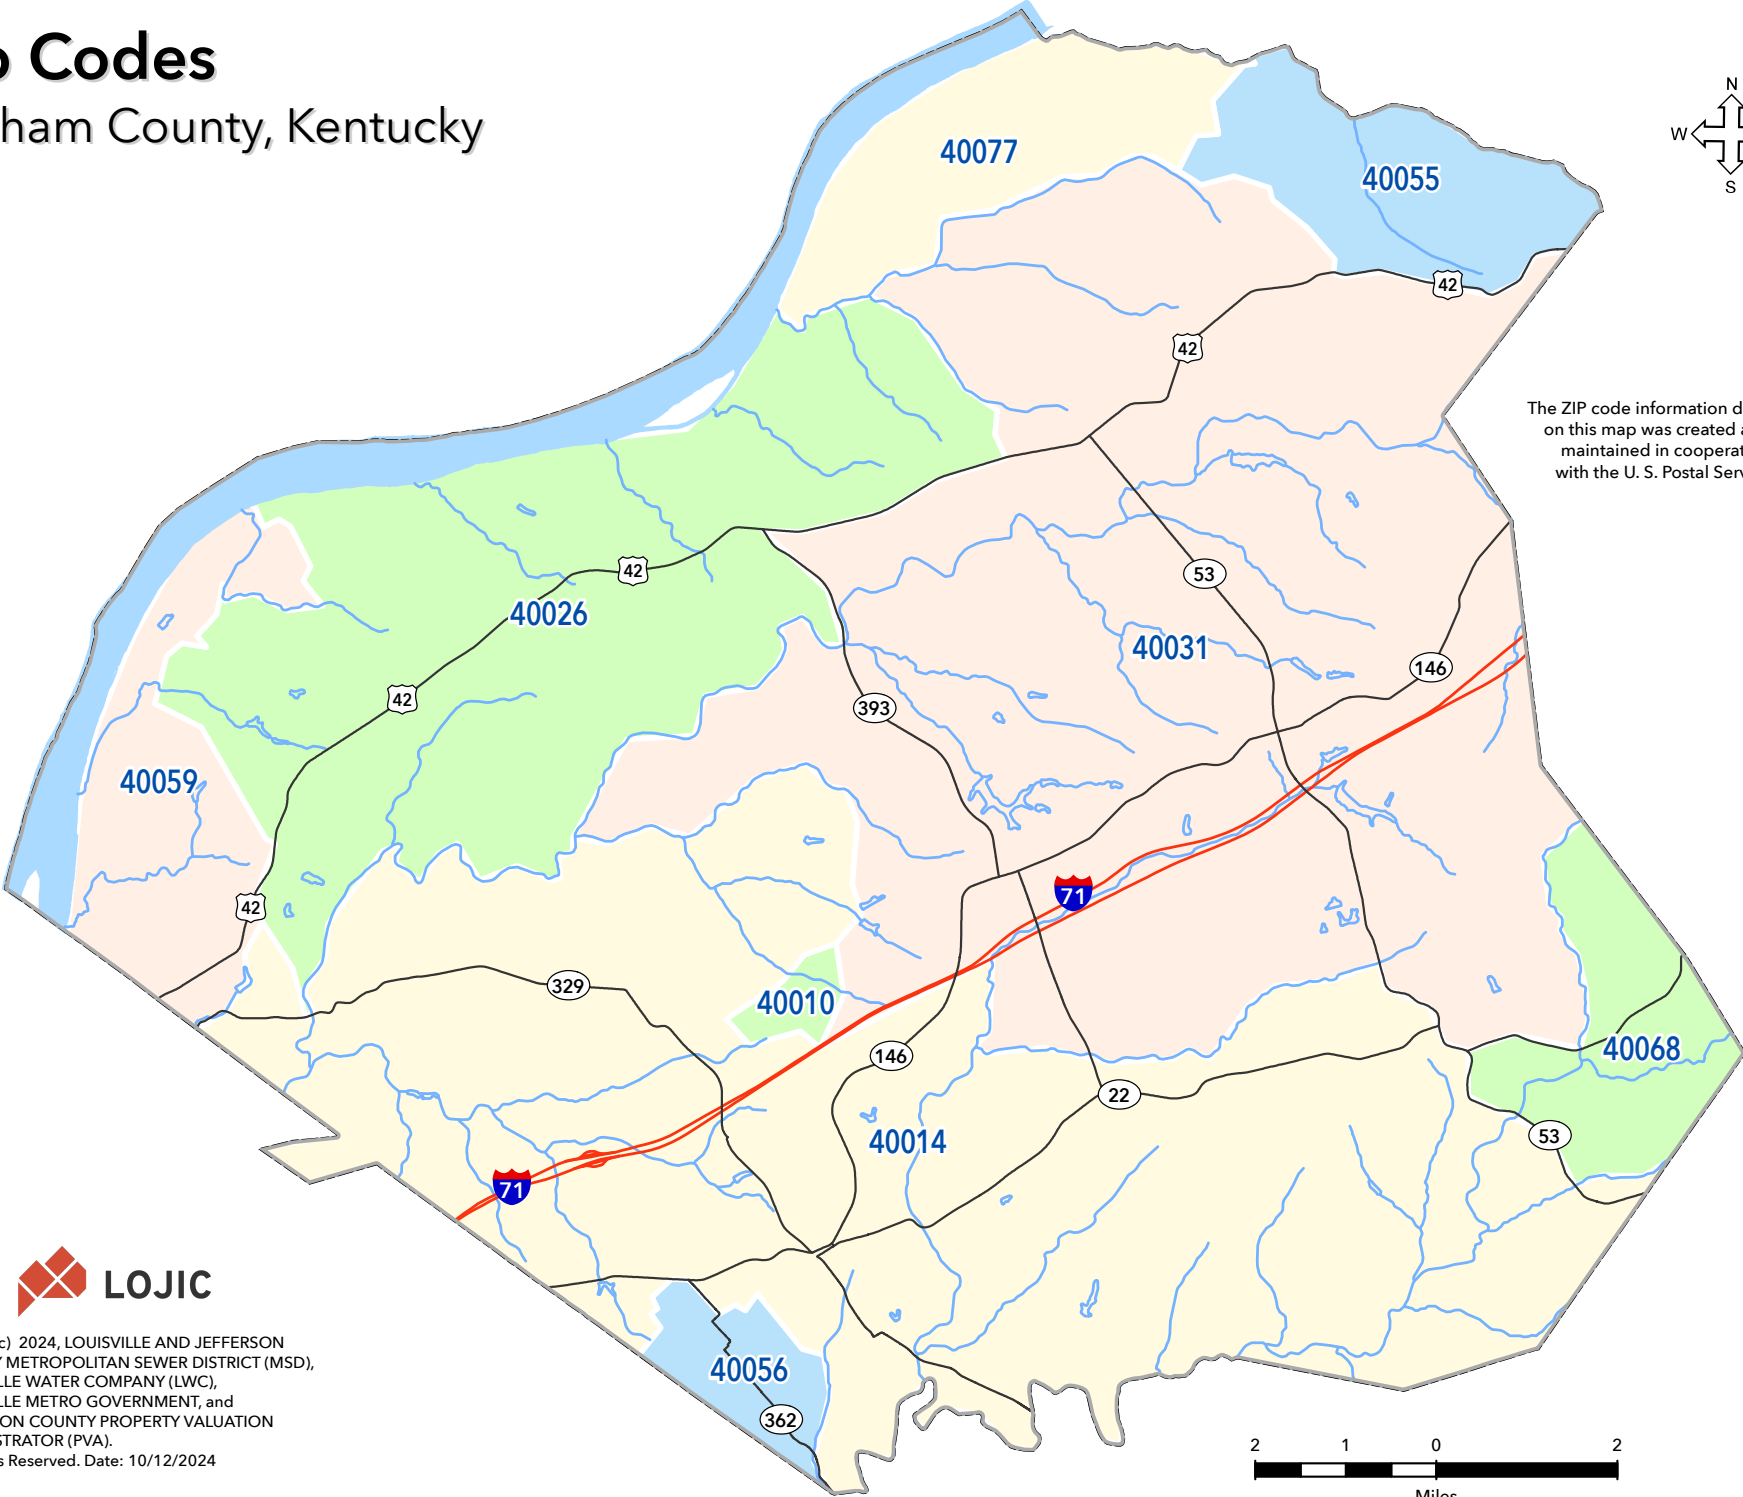

# Zip Codes

Oldham County, Kentucky

The ZIP code information depicted on this map was created and is maintained in cooperation with the U. S. Postal Service.

Copyright (c) 2024, LOUISVILLE AND JEFFERSON COUNTY METROPOLITAN SEWER DISTRICT (MSD), LOUISVILLE WATER COMPANY (LWC), LOUISVILLE METRO GOVERNMENT, and JEFFERSON COUNTY PROPERTY VALUATION ADMINISTRATOR (PVA). All Rights Reserved. Date: 10/12/2024