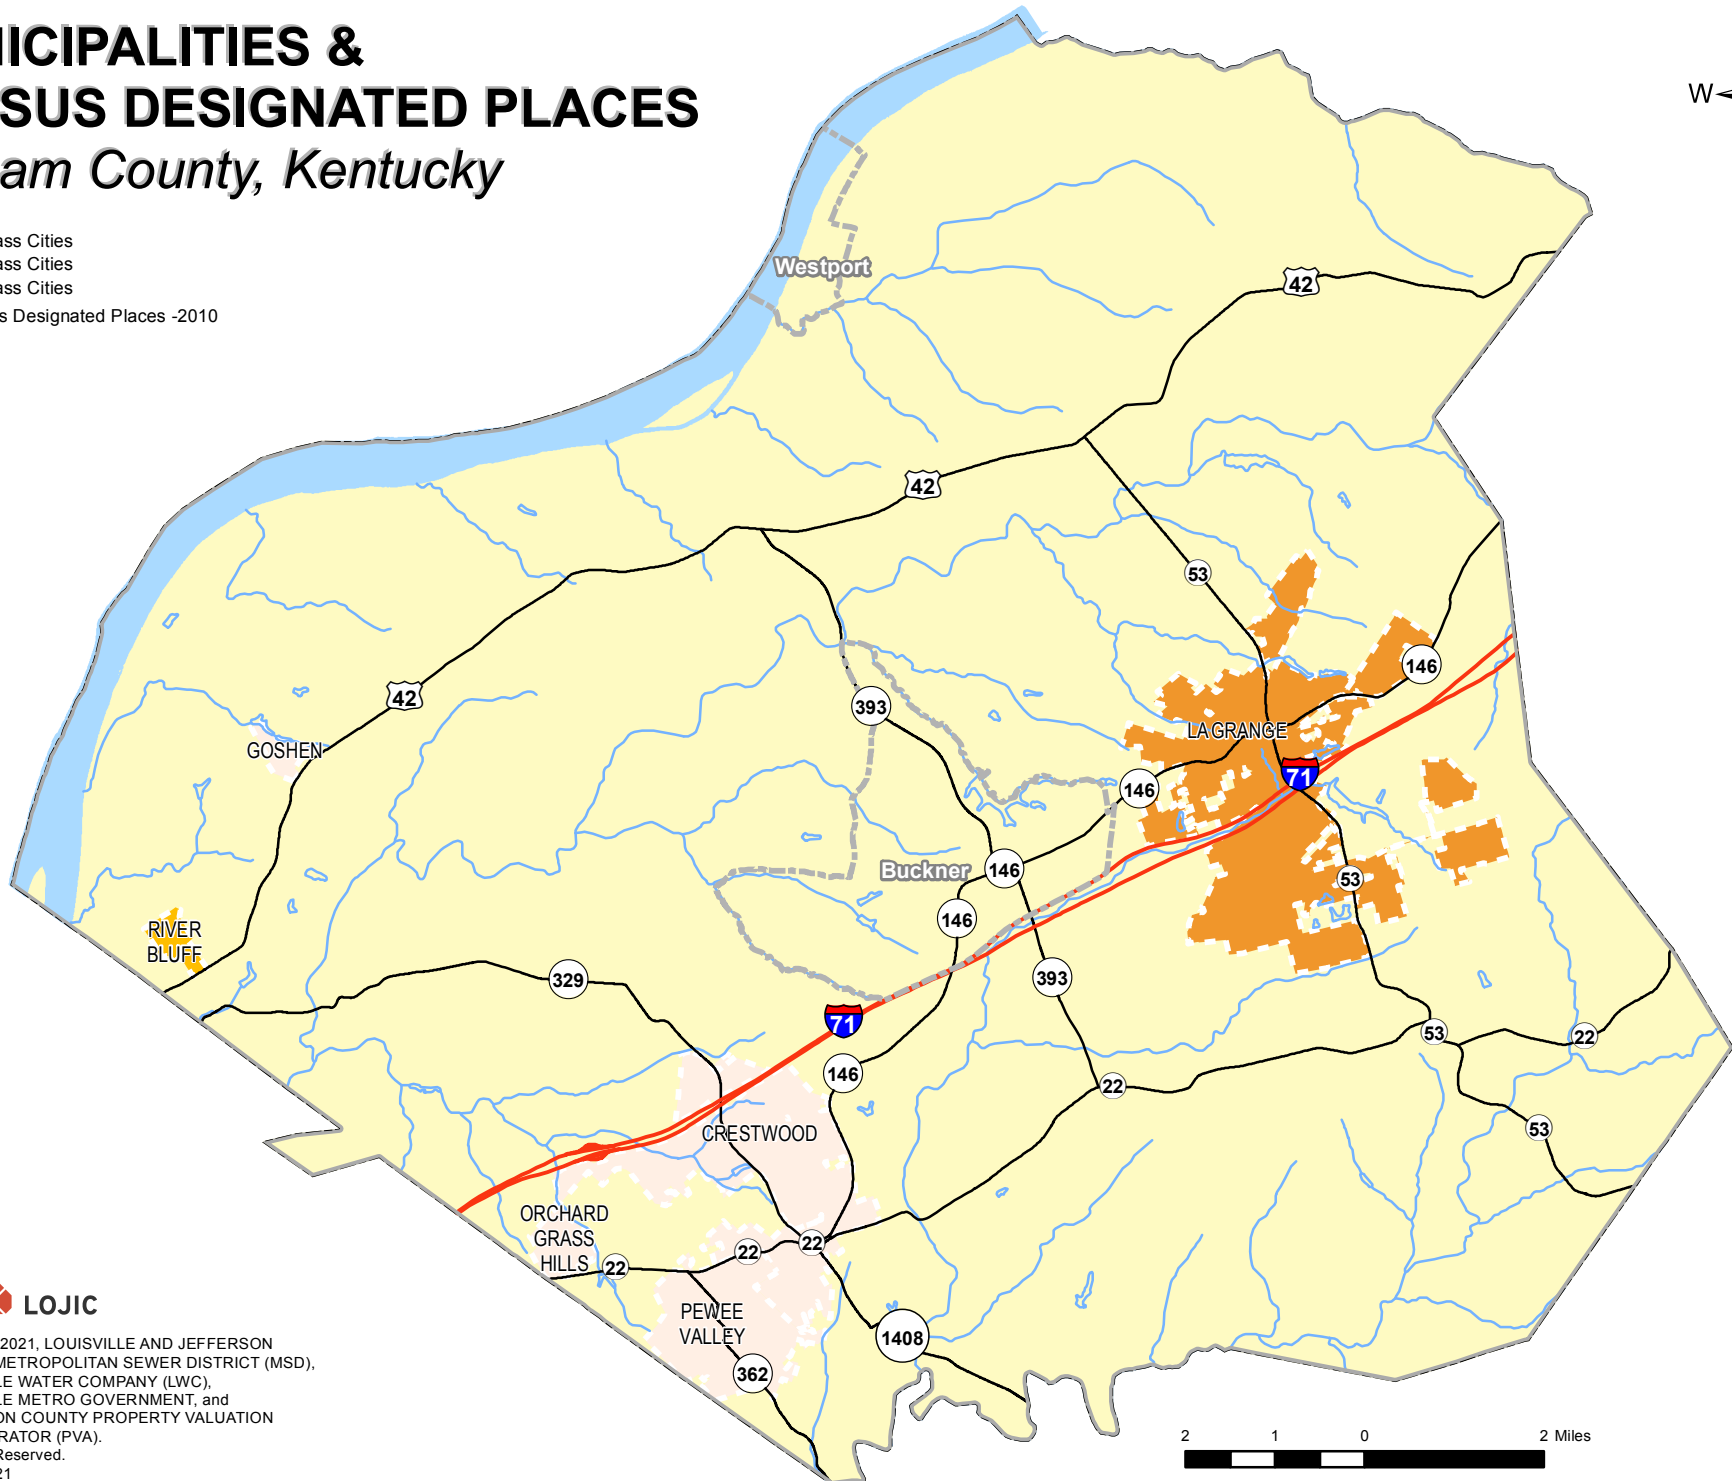

MUNICIPALITIES & CENSUS DESIGNATED PLACES

Oldham County, Kentucky

- 4th Class Cities
- 5th Class Cities
- 6th Class Cities
- Census Designated Places -2010

Copyright (c) 2021, LOUISVILLE AND JEFFERSON COUNTY METROPOLITAN SEWER DISTRICT (MSD), LOUISVILLE WATER COMPANY (LWC), LOUISVILLE METRO GOVERNMENT, and JEFFERSON COUNTY PROPERTY VALUATION ADMINISTRATOR (PVA). All Rights Reserved. Date: 9/11/2021