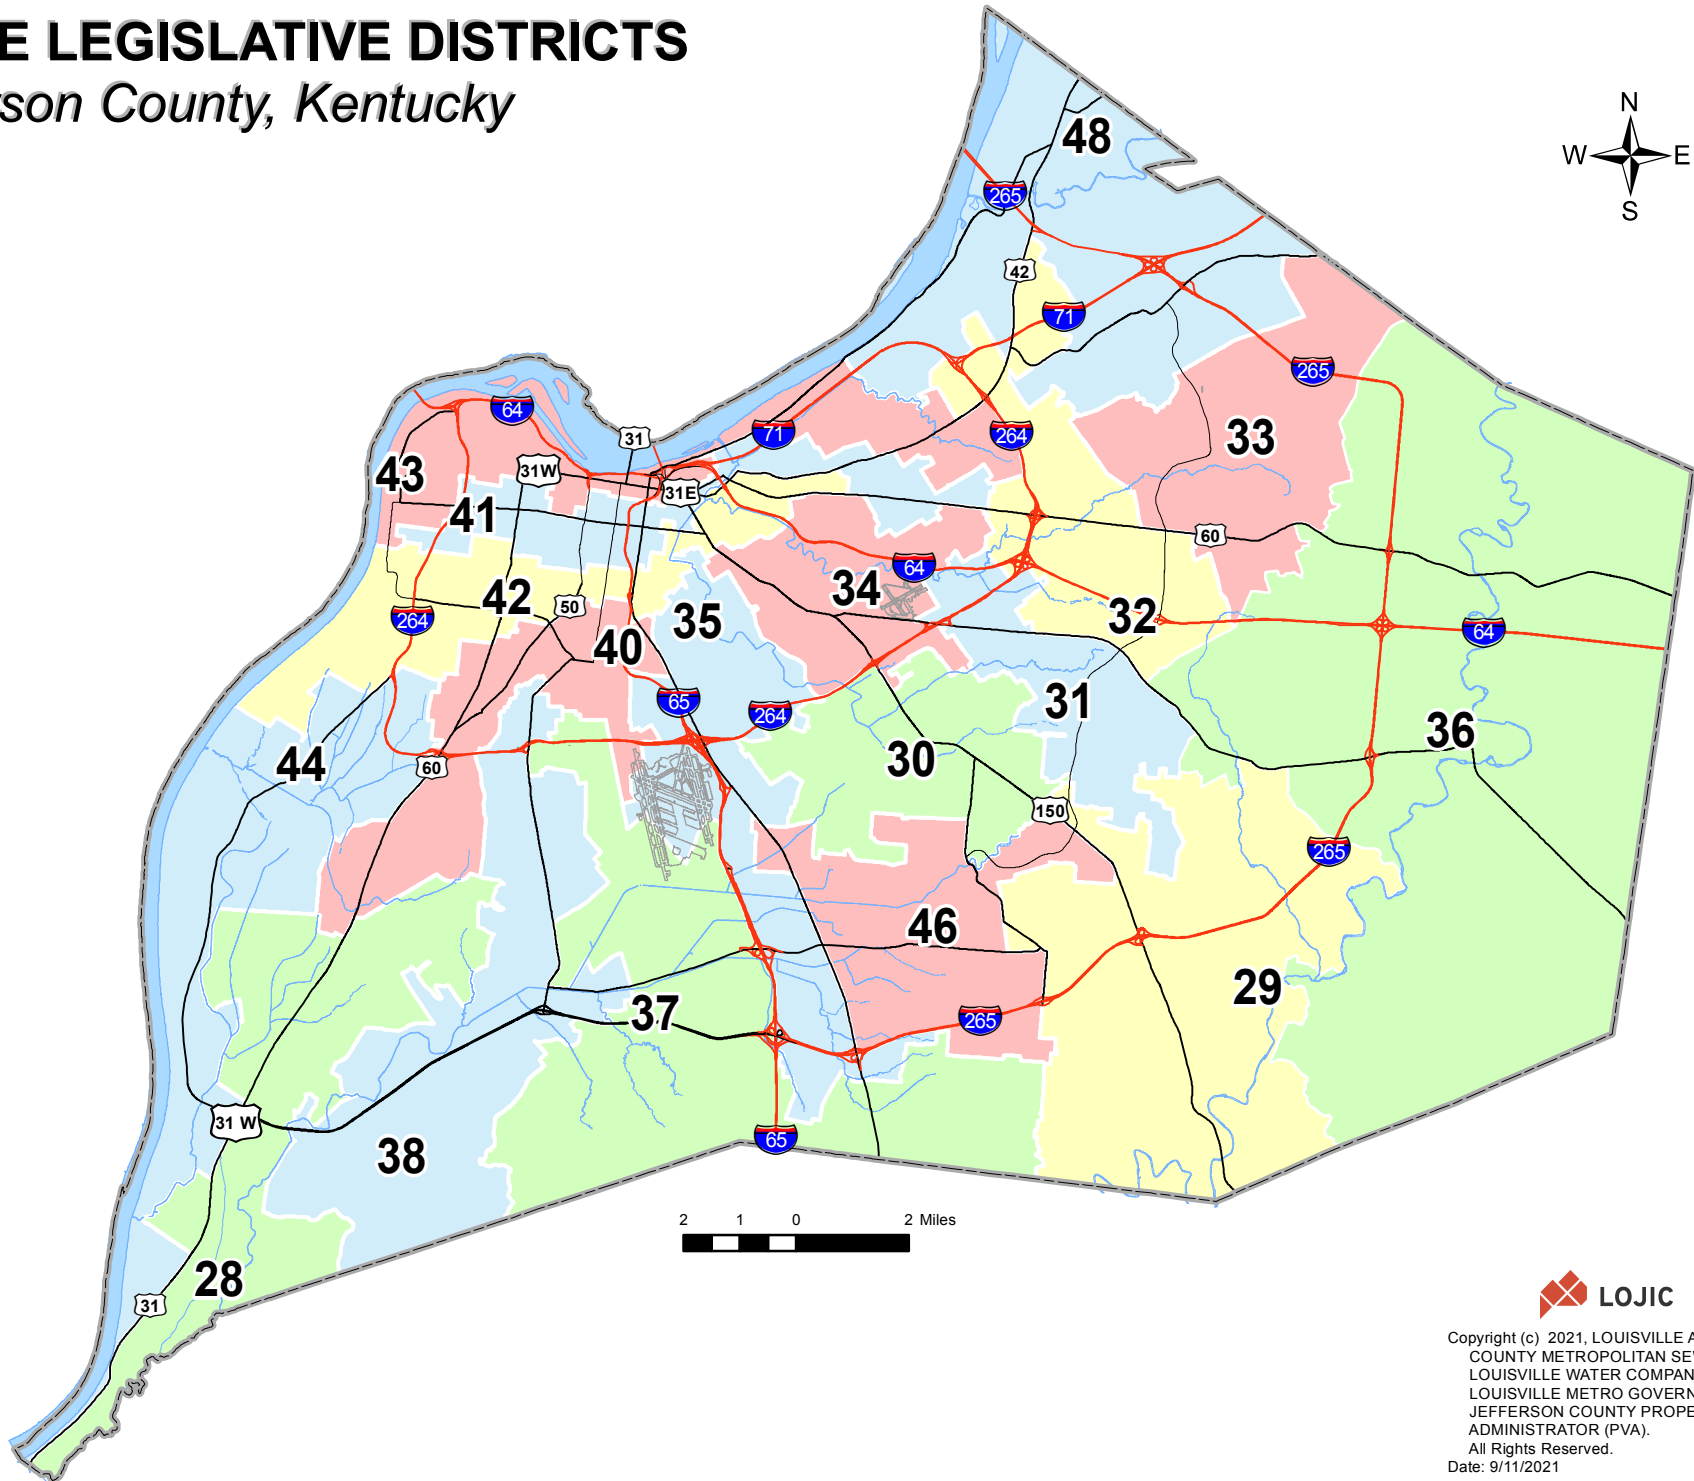

# STATE LEGISLATIVE DISTRICTS

## Jefferson County, Kentucky

Copyright (c) 2021, LOUISVILLE AND JEFFERSON COUNTY METROPOLITAN SEWER DISTRICT (MSD), LOUISVILLE WATER COMPANY (LWC), LOUISVILLE METRO GOVERNMENT, and JEFFERSON COUNTY PROPERTY VALUATION ADMINISTRATOR (PVA). All Rights Reserved. Date: 9/11/2021