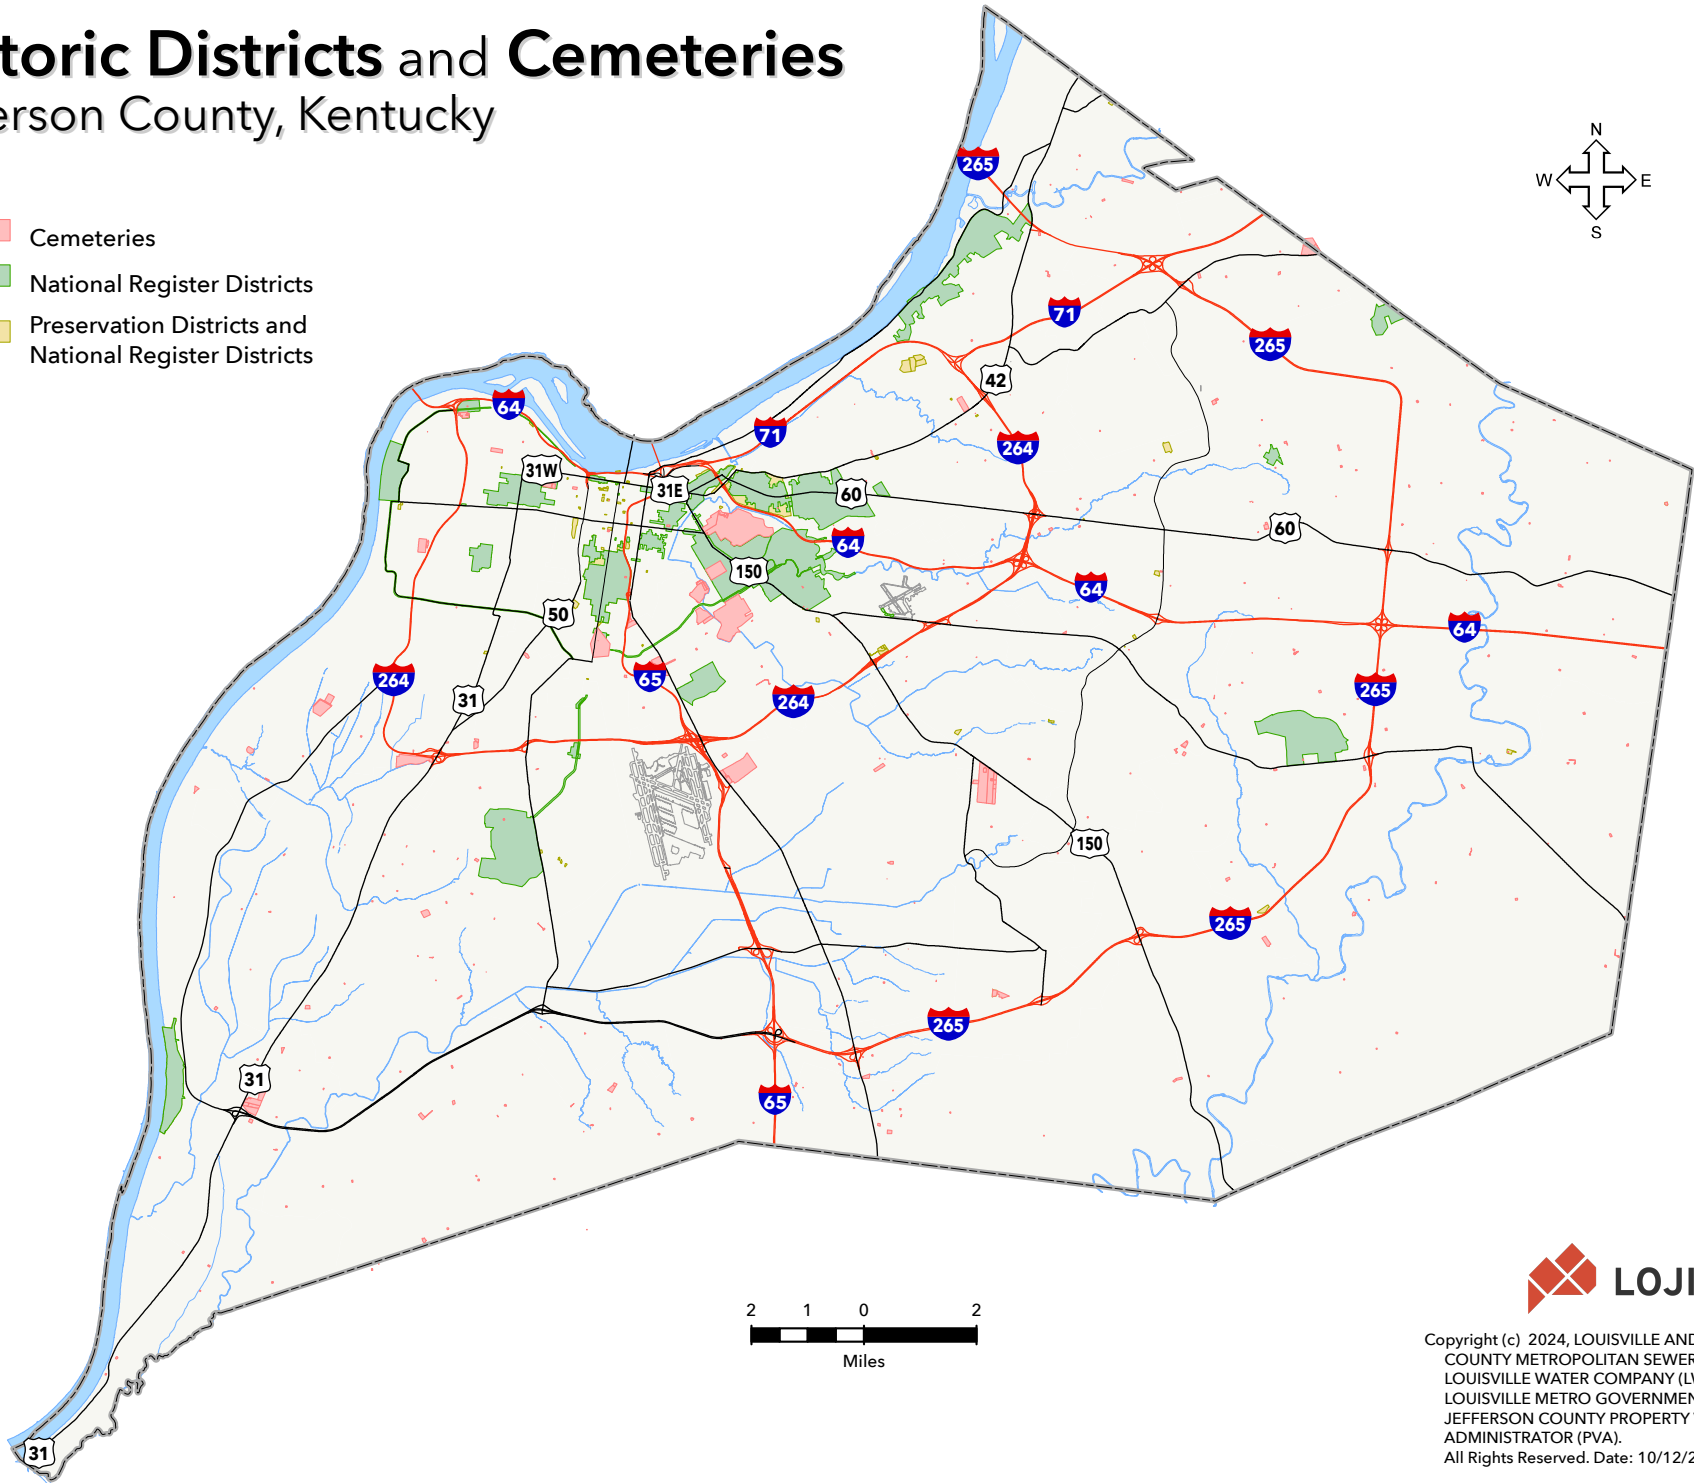

# Historic Districts and Cemeteries

## Jefferson County, Kentucky

-  Cemeteries
-  National Register Districts
-  Preservation Districts and National Register Districts

Copyright (c) 2024, LOUISVILLE AND JEFFERSON COUNTY METROPOLITAN SEWER DISTRICT (MSD), LOUISVILLE WATER COMPANY (LWC), LOUISVILLE METRO GOVERNMENT, and JEFFERSON COUNTY PROPERTY VALUATION ADMINISTRATOR (PVA). All Rights Reserved. Date: 10/12/2024