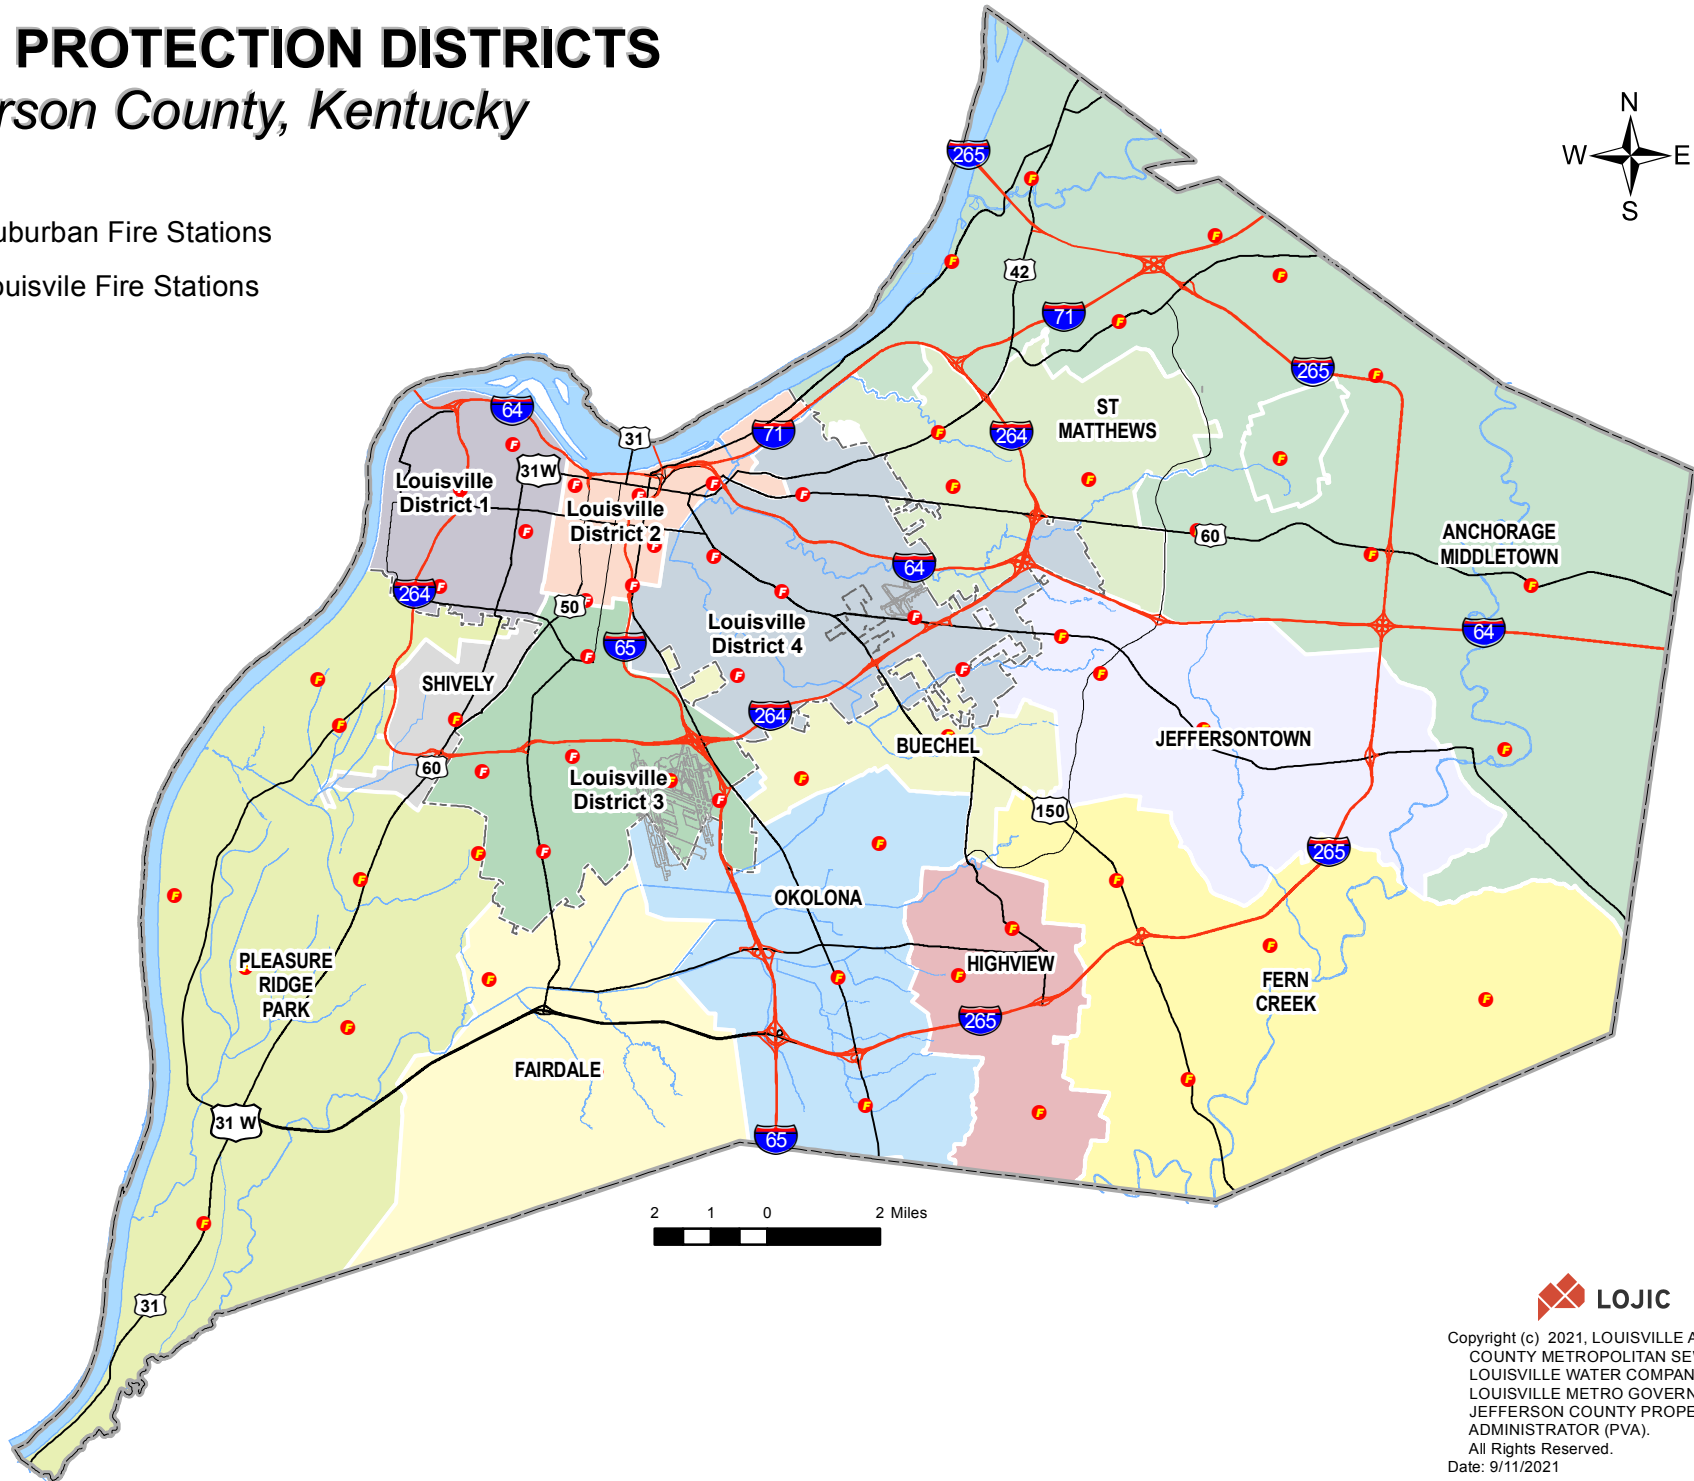

FIRE PROTECTION DISTRICTS

Jefferson County, Kentucky

Legend

- Suburban Fire Stations
- Louisville Fire Stations

Copyright (c) 2021, LOUISVILLE AND JEFFERSON COUNTY METROPOLITAN SEWER DISTRICT (MSD), LOUISVILLE WATER COMPANY (LWC), LOUISVILLE METRO GOVERNMENT, and JEFFERSON COUNTY PROPERTY VALUATION ADMINISTRATOR (PVA). All Rights Reserved. Date: 9/11/2021