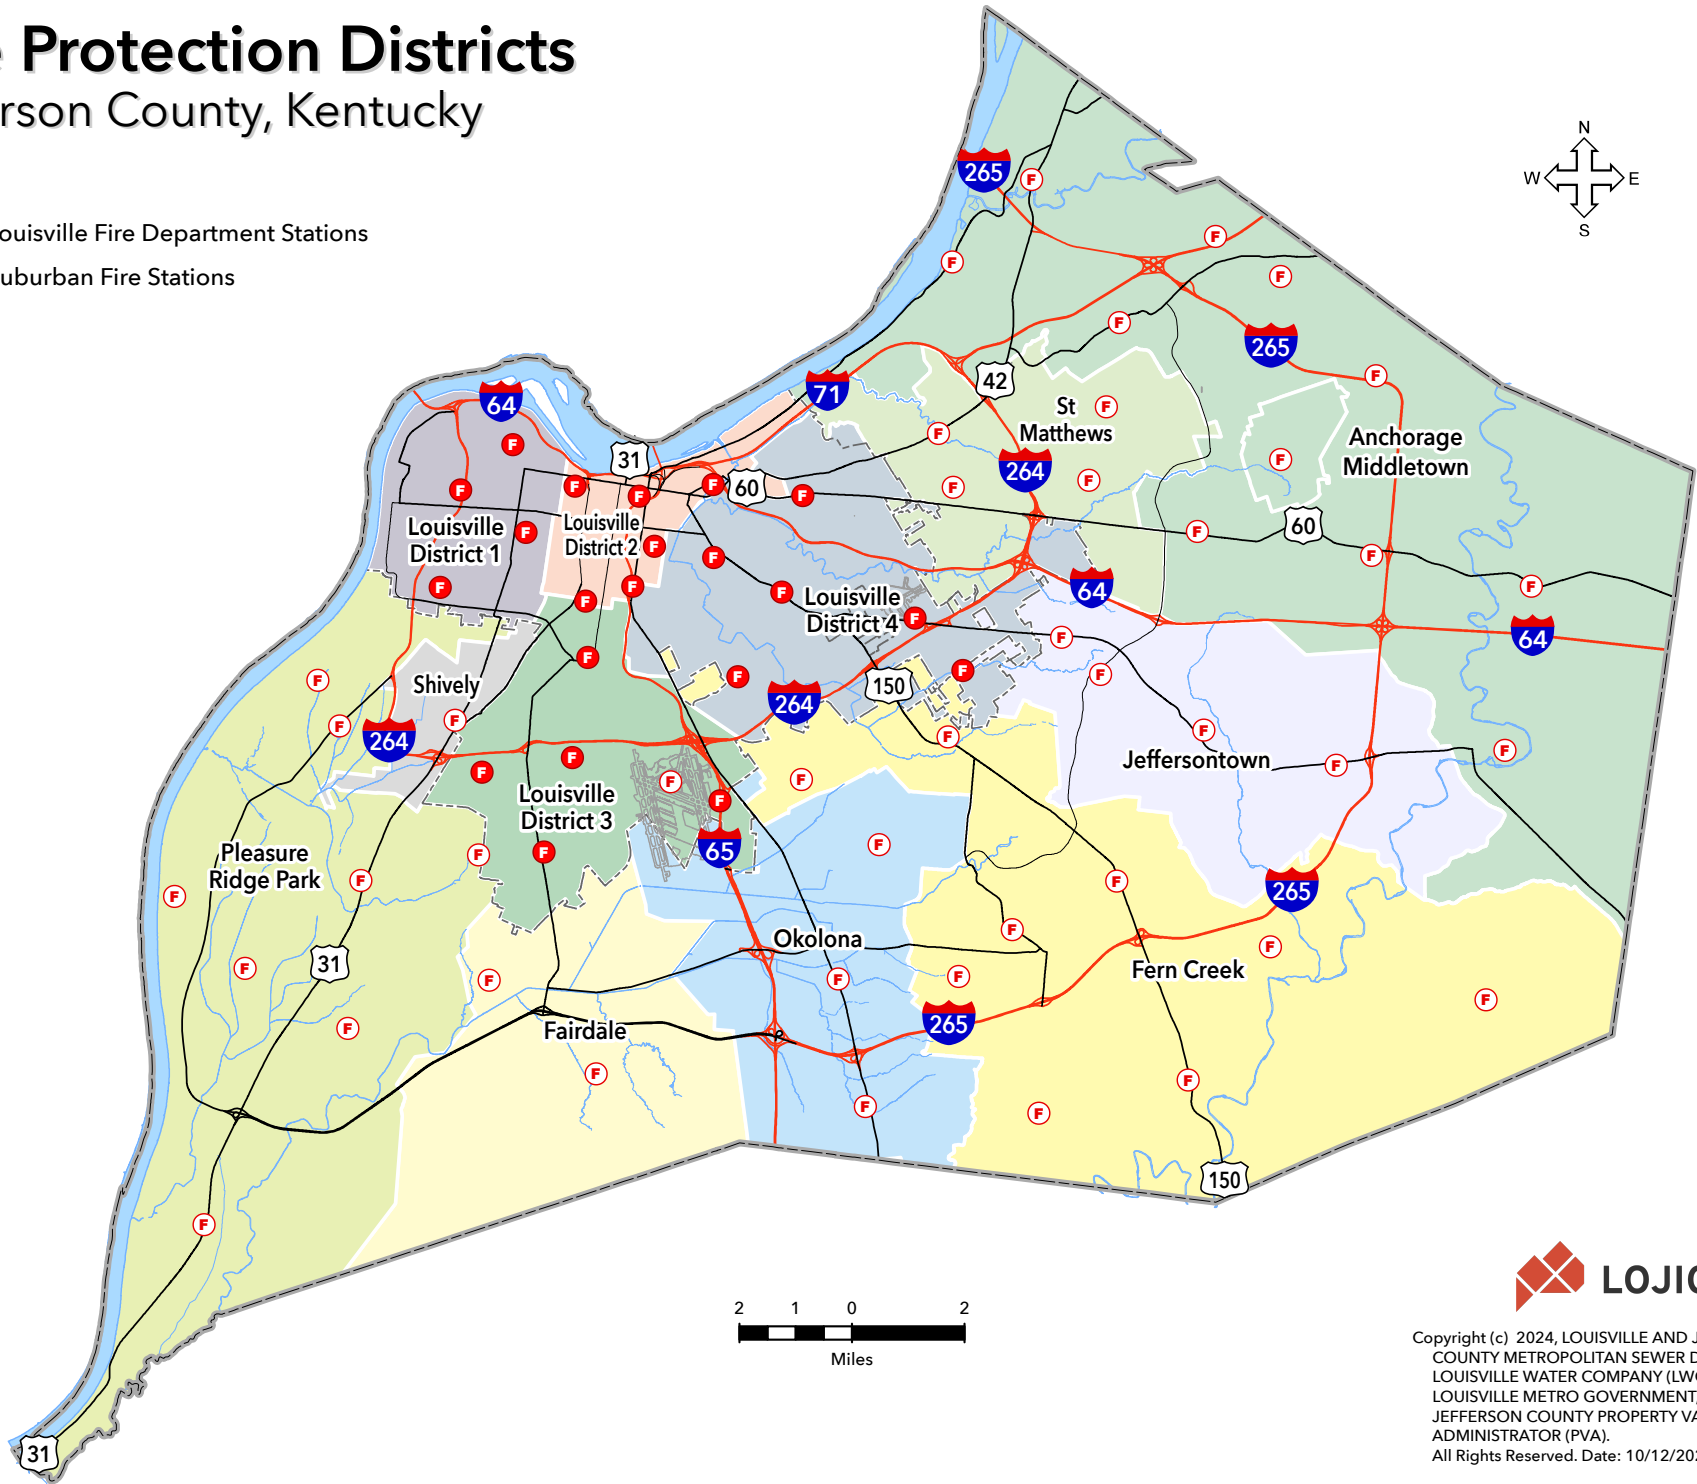

Fire Protection Districts

Jefferson County, Kentucky

-  Louisville Fire Department Stations
-  Suburban Fire Stations

Copyright (c) 2024, LOUISVILLE AND JEFFERSON COUNTY METROPOLITAN SEWER DISTRICT (MSD), LOUISVILLE WATER COMPANY (LWC), LOUISVILLE METRO GOVERNMENT, and JEFFERSON COUNTY PROPERTY VALUATION ADMINISTRATOR (PVA).
All Rights Reserved. Date: 10/12/2024