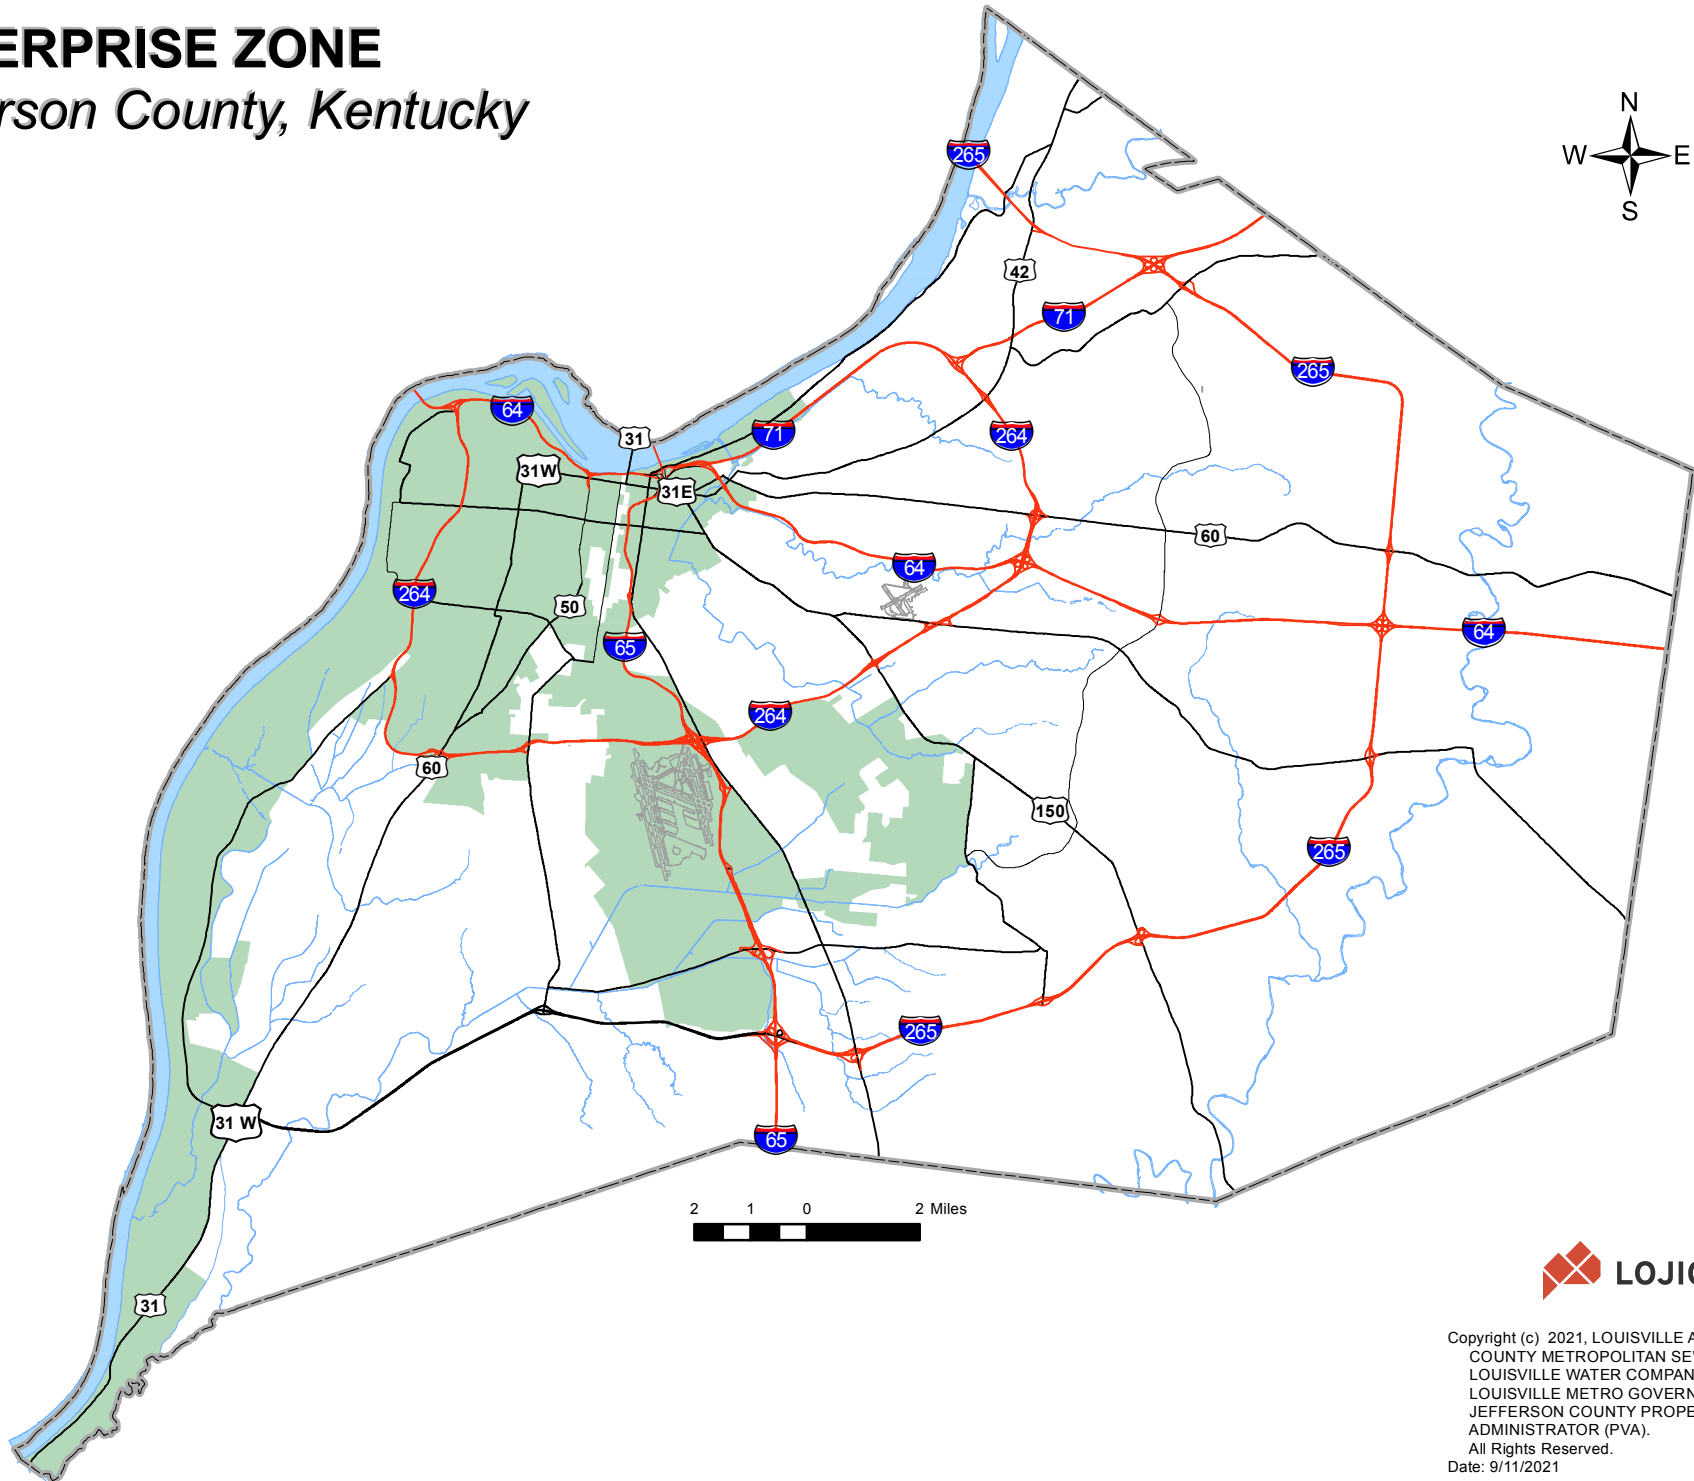

# ENTERPRISE ZONE

*Jefferson County, Kentucky*

Copyright (c) 2021, LOUISVILLE AND JEFFERSON COUNTY METROPOLITAN SEWER DISTRICT (MSD), LOUISVILLE WATER COMPANY (LWC), LOUISVILLE METRO GOVERNMENT, and JEFFERSON COUNTY PROPERTY VALUATION ADMINISTRATOR (PVA). All Rights Reserved.  
Date: 9/11/2021