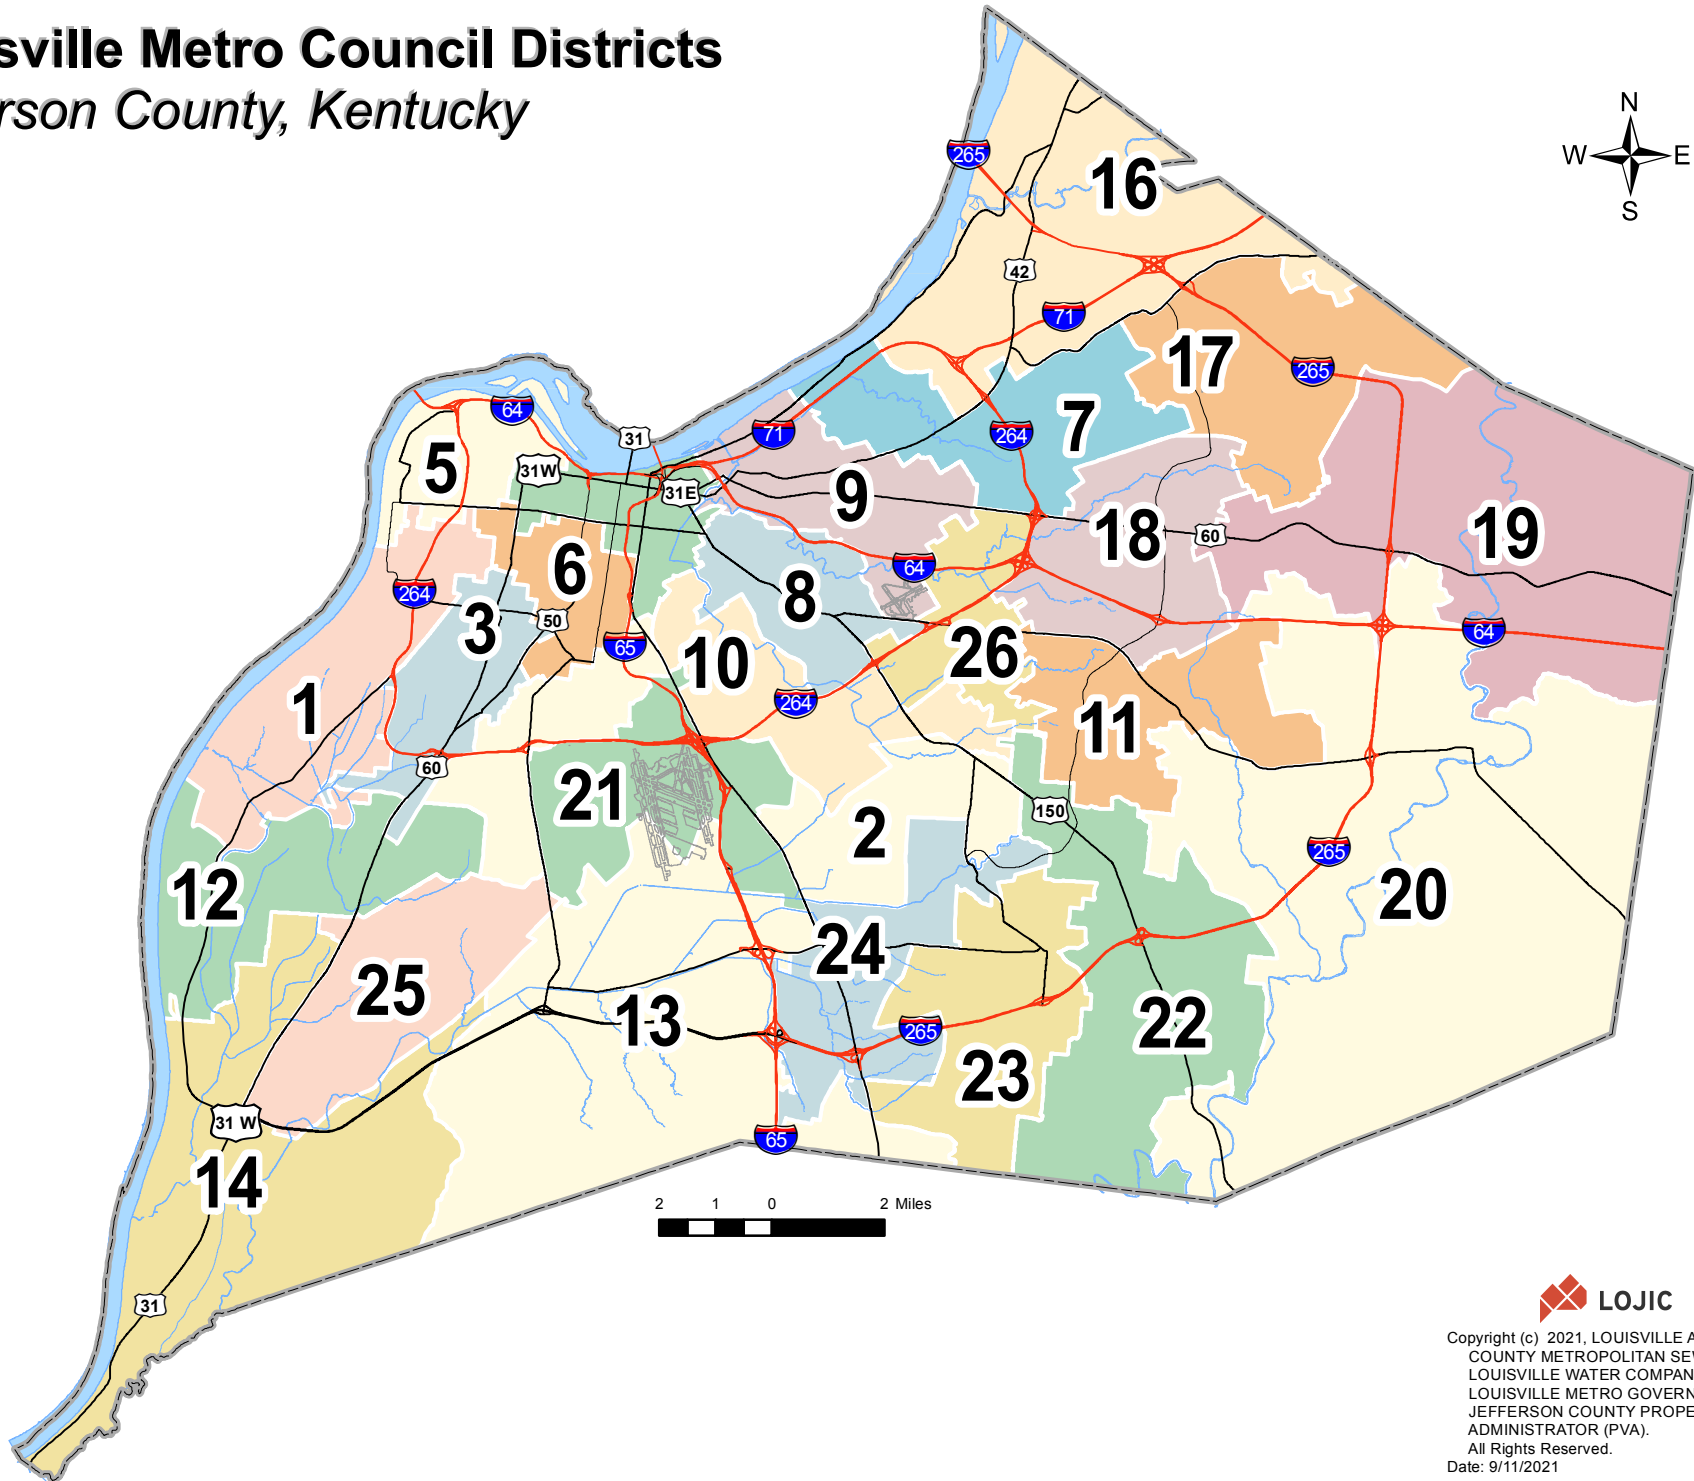

Louisville Metro Council Districts

Jefferson County, Kentucky

Copyright (c) 2021, LOUISVILLE AND JEFFERSON COUNTY METROPOLITAN SEWER DISTRICT (MSD), LOUISVILLE WATER COMPANY (LWC), LOUISVILLE METRO GOVERNMENT, and JEFFERSON COUNTY PROPERTY VALUATION ADMINISTRATOR (PVA). All Rights Reserved.
Date: 9/11/2021