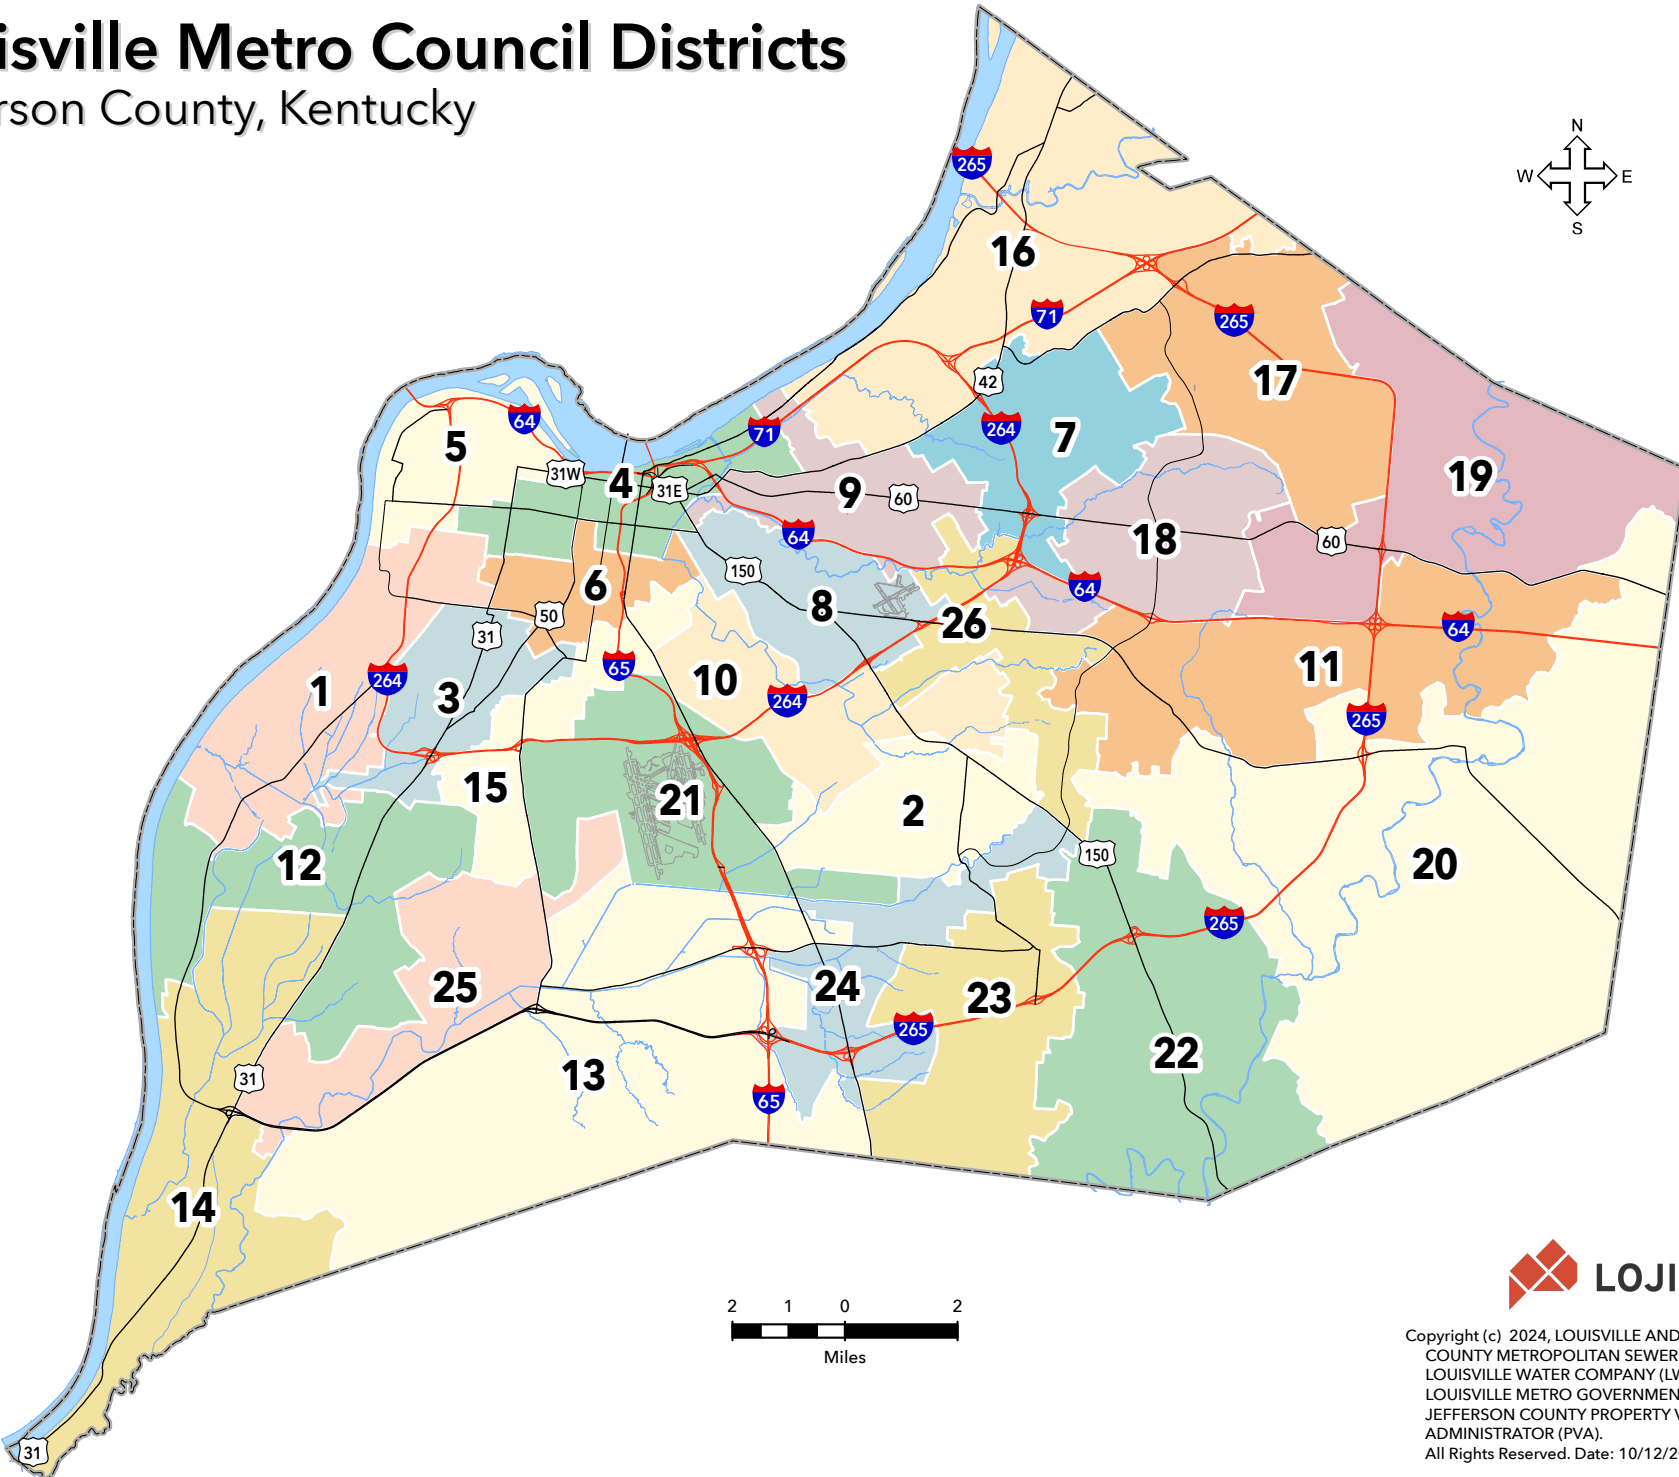

Louisville Metro Council Districts

Jefferson County, Kentucky

Copyright (c) 2024, LOUISVILLE AND JEFFERSON COUNTY METROPOLITAN SEWER DISTRICT (MSD), LOUISVILLE WATER COMPANY (LWC), LOUISVILLE METRO GOVERNMENT, and JEFFERSON COUNTY PROPERTY VALUATION ADMINISTRATOR (PVA). All Rights Reserved. Date: 10/12/2024