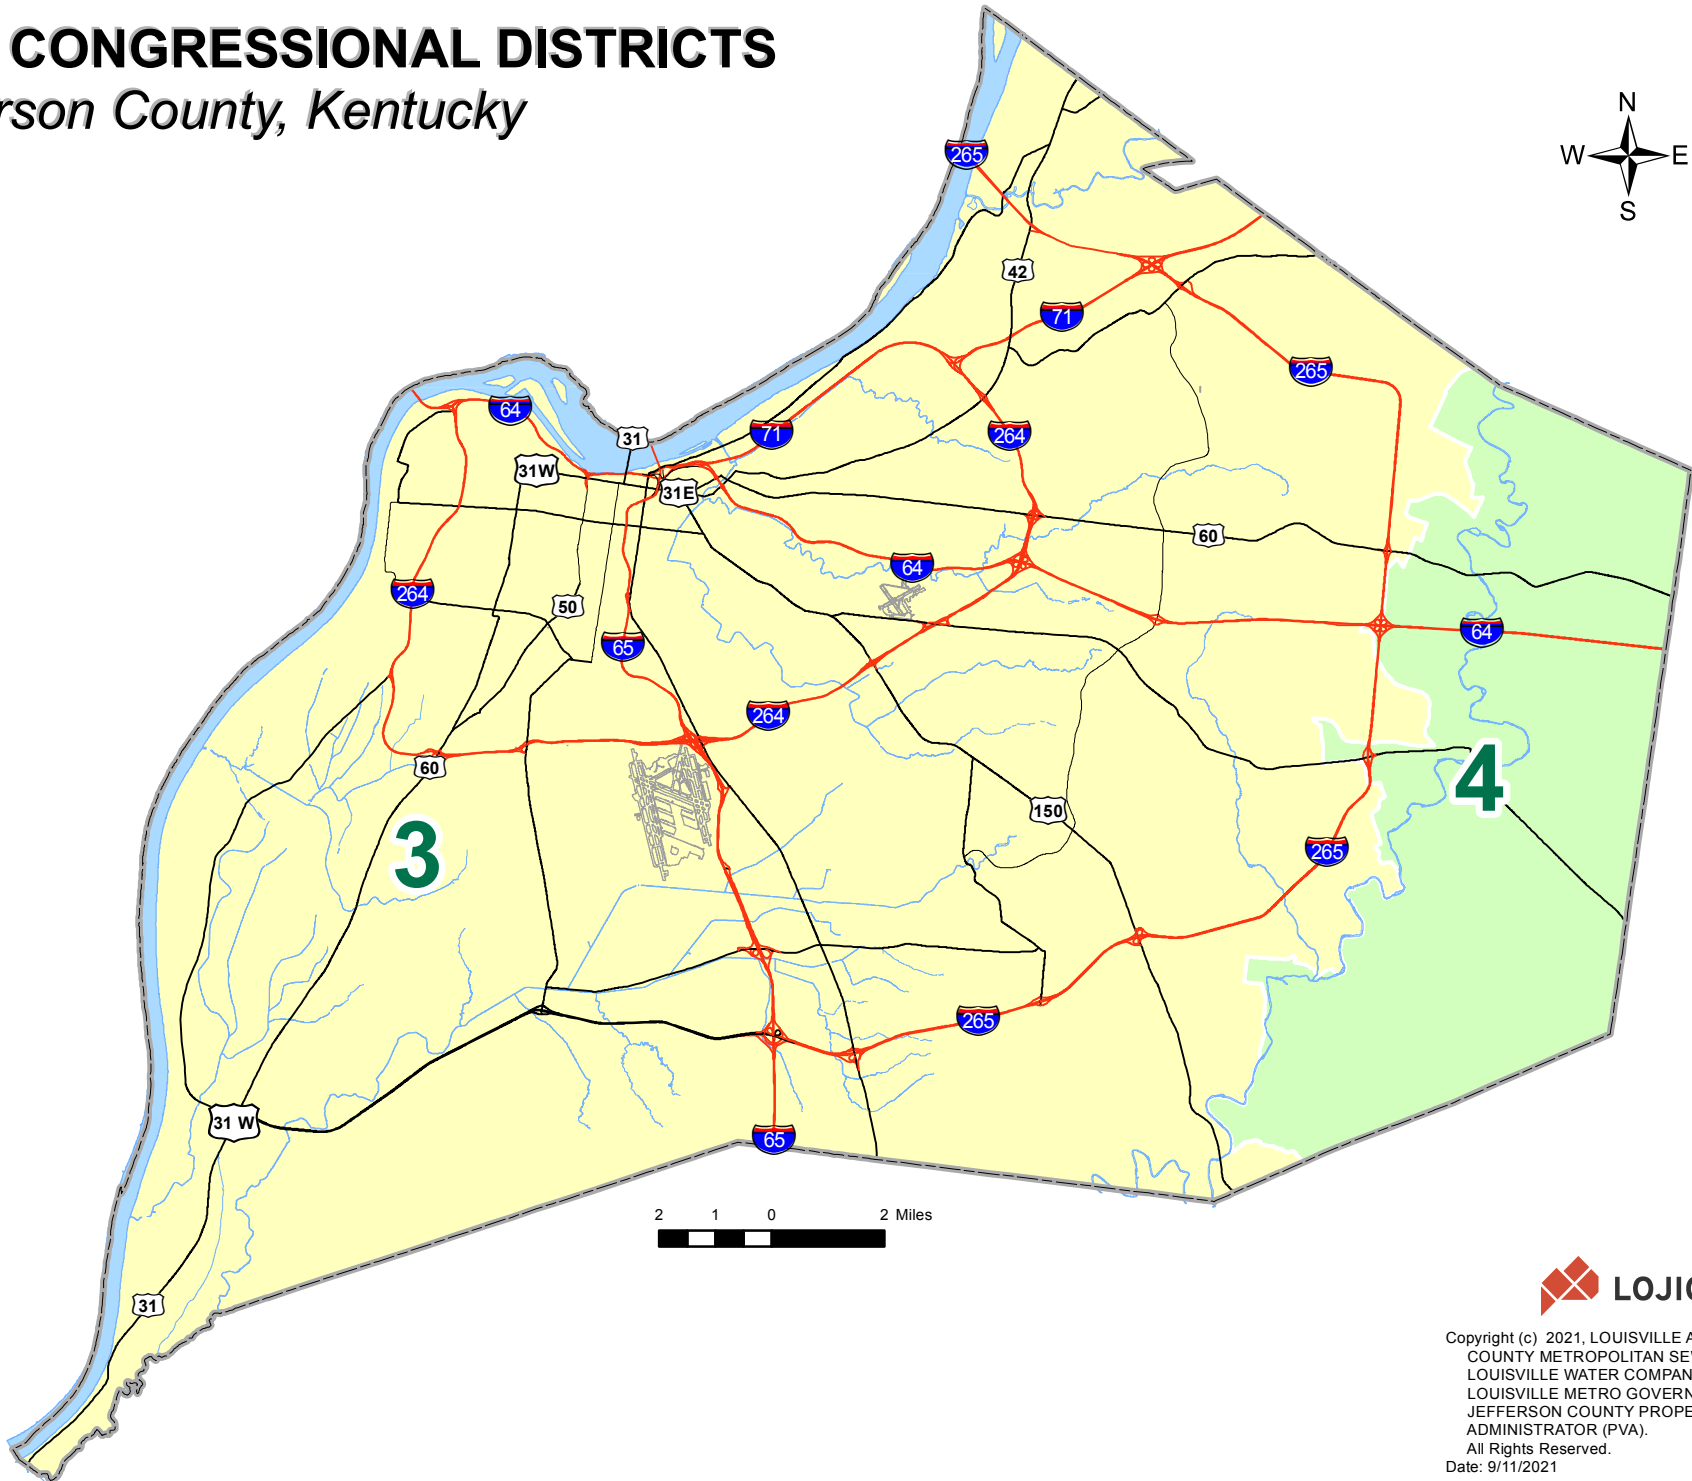

# U. S. CONGRESSIONAL DISTRICTS

## Jefferson County, Kentucky

Copyright (c) 2021, LOUISVILLE AND JEFFERSON COUNTY METROPOLITAN SEWER DISTRICT (MSD), LOUISVILLE WATER COMPANY (LWC), LOUISVILLE METRO GOVERNMENT, and JEFFERSON COUNTY PROPERTY VALUATION ADMINISTRATOR (PVA). All Rights Reserved.  
Date: 9/11/2021