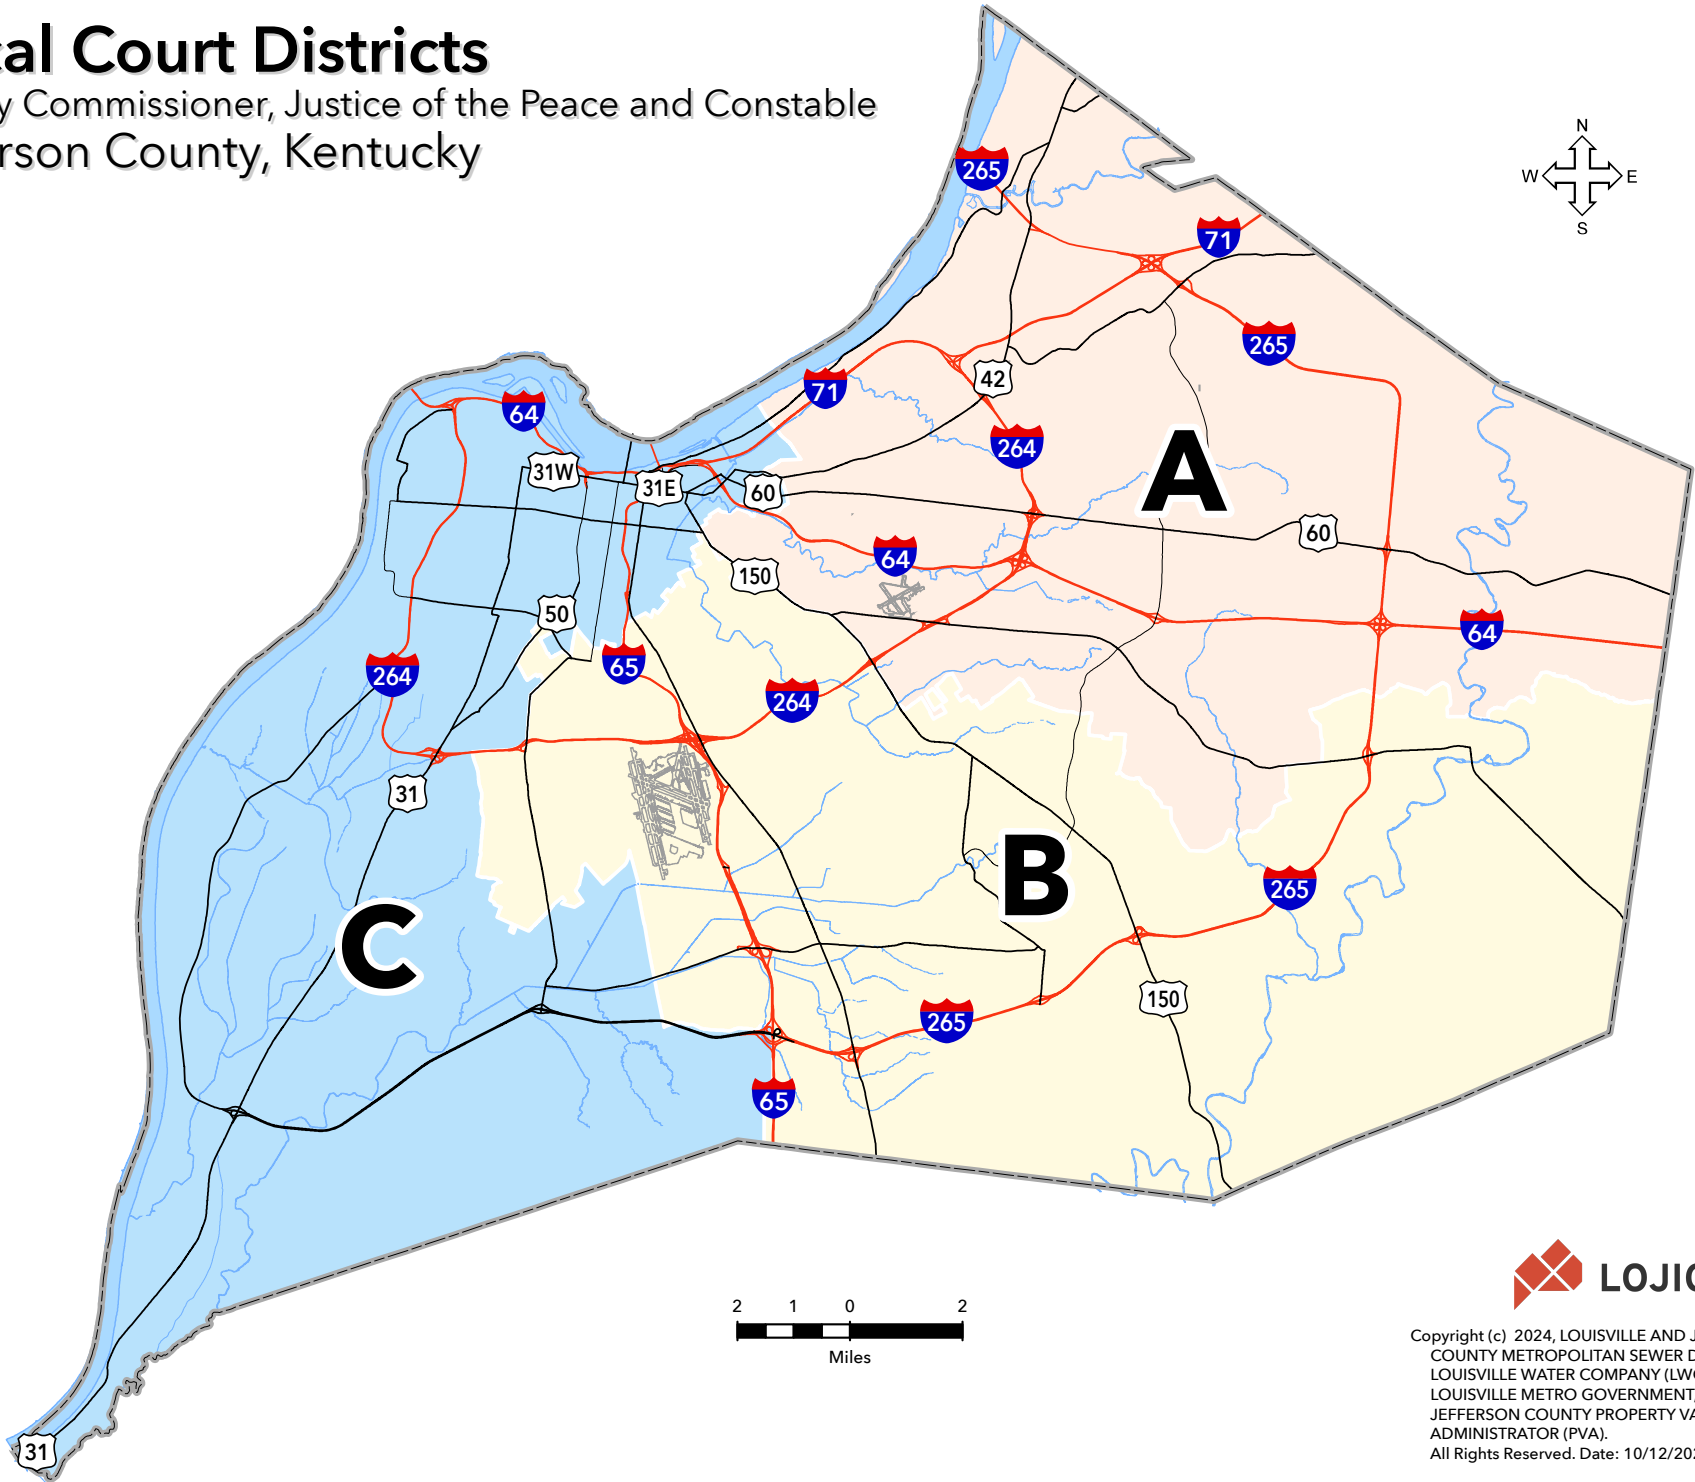

Fiscal Court Districts

County Commissioner, Justice of the Peace and Constable
Jefferson County, Kentucky

Copyright (c) 2024, LOUISVILLE AND JEFFERSON COUNTY METROPOLITAN SEWER DISTRICT (MSD), LOUISVILLE WATER COMPANY (LWC), LOUISVILLE METRO GOVERNMENT, and JEFFERSON COUNTY PROPERTY VALUATION ADMINISTRATOR (PVA).
All Rights Reserved. Date: 10/12/2024