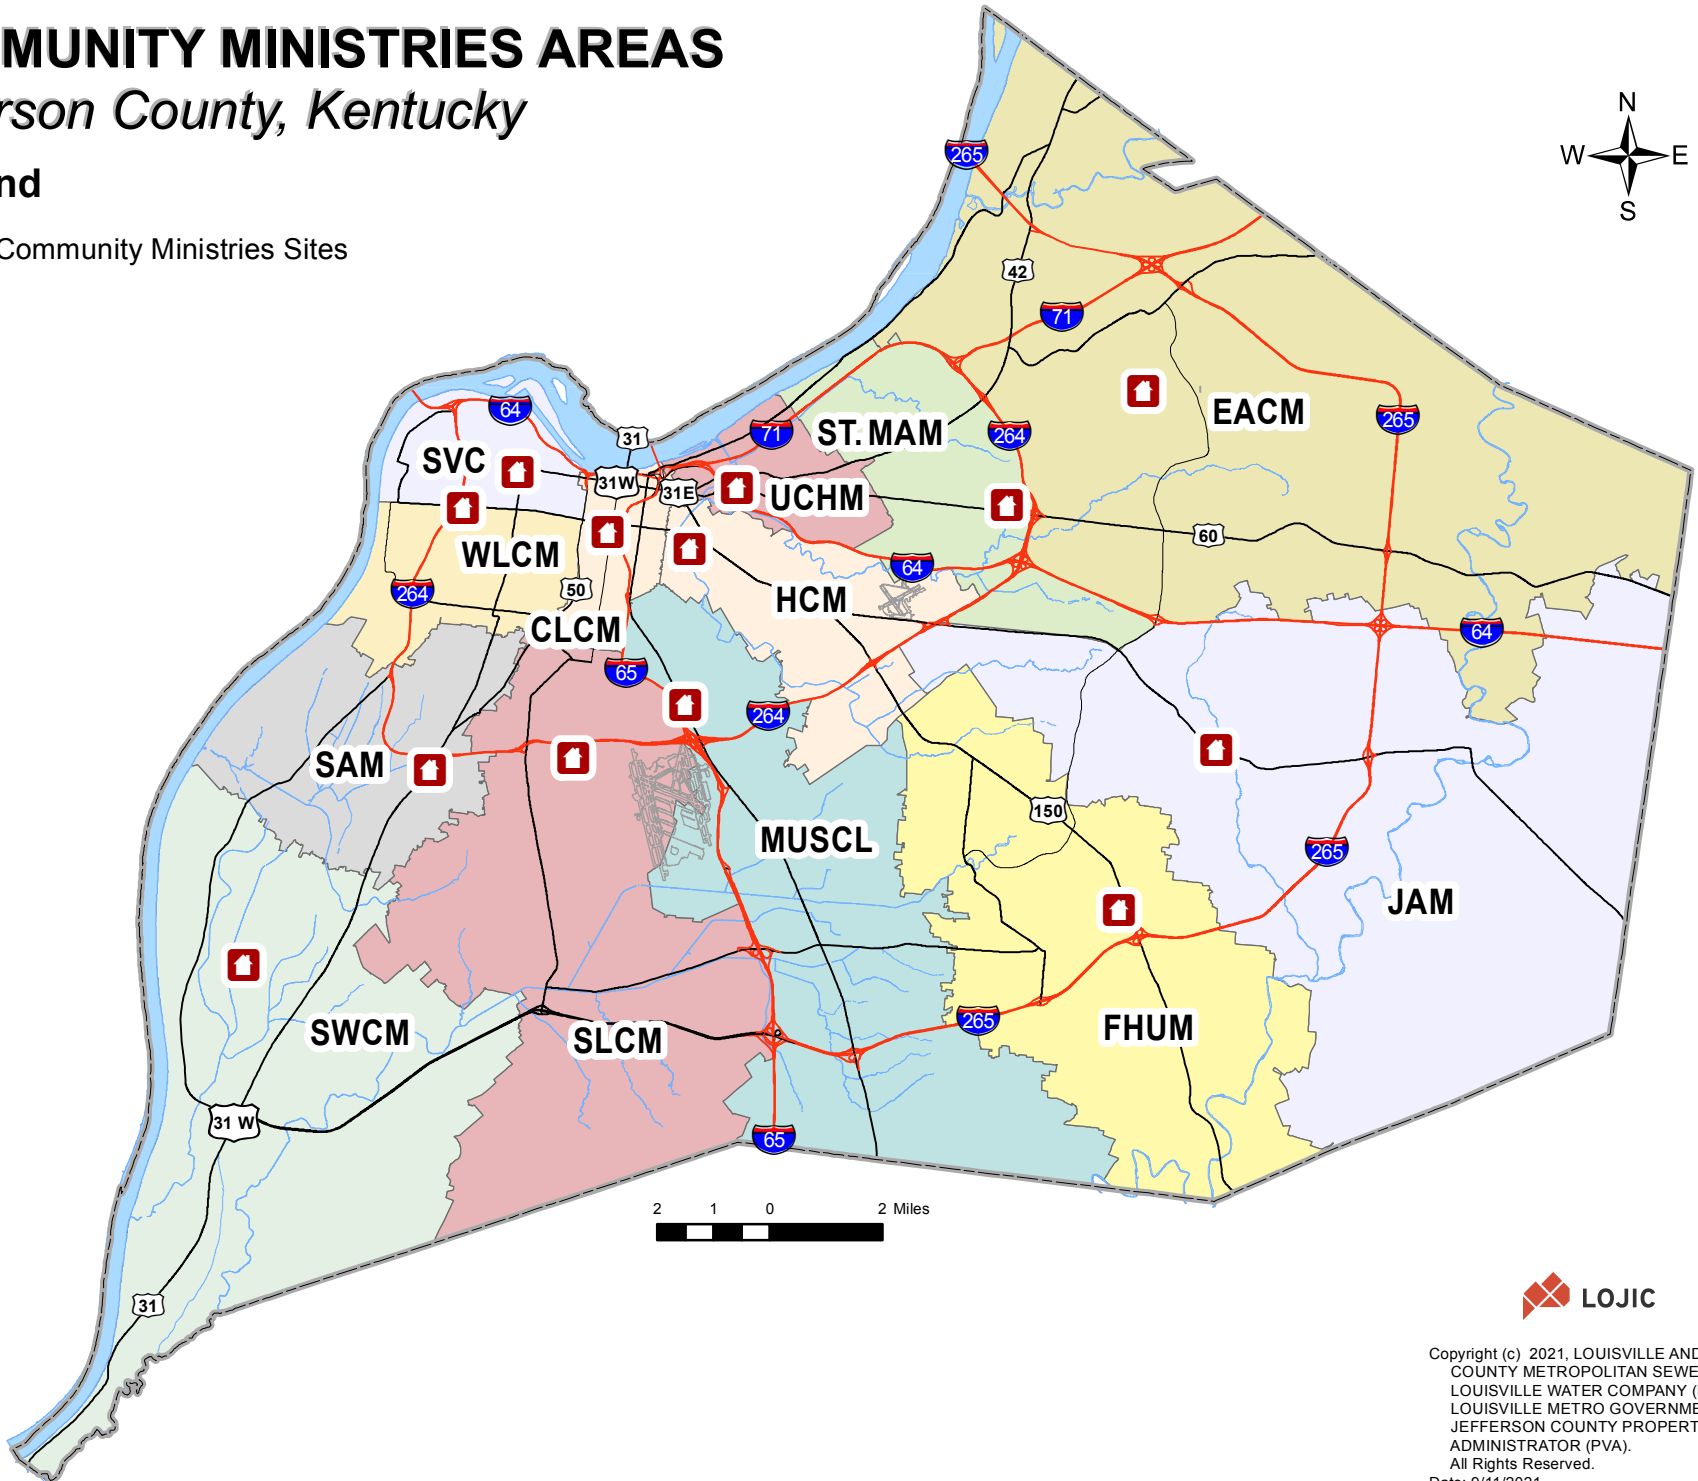

COMMUNITY MINISTRIES AREAS

Jefferson County, Kentucky

Legend

 Community Ministries Sites

Copyright (c) 2021, LOUISVILLE AND JEFFERSON COUNTY METROPOLITAN SEWER DISTRICT (MSD), LOUISVILLE WATER COMPANY (LWC), LOUISVILLE METRO GOVERNMENT, and JEFFERSON COUNTY PROPERTY VALUATION ADMINISTRATOR (PVA). All Rights Reserved.
Date: 9/11/2021