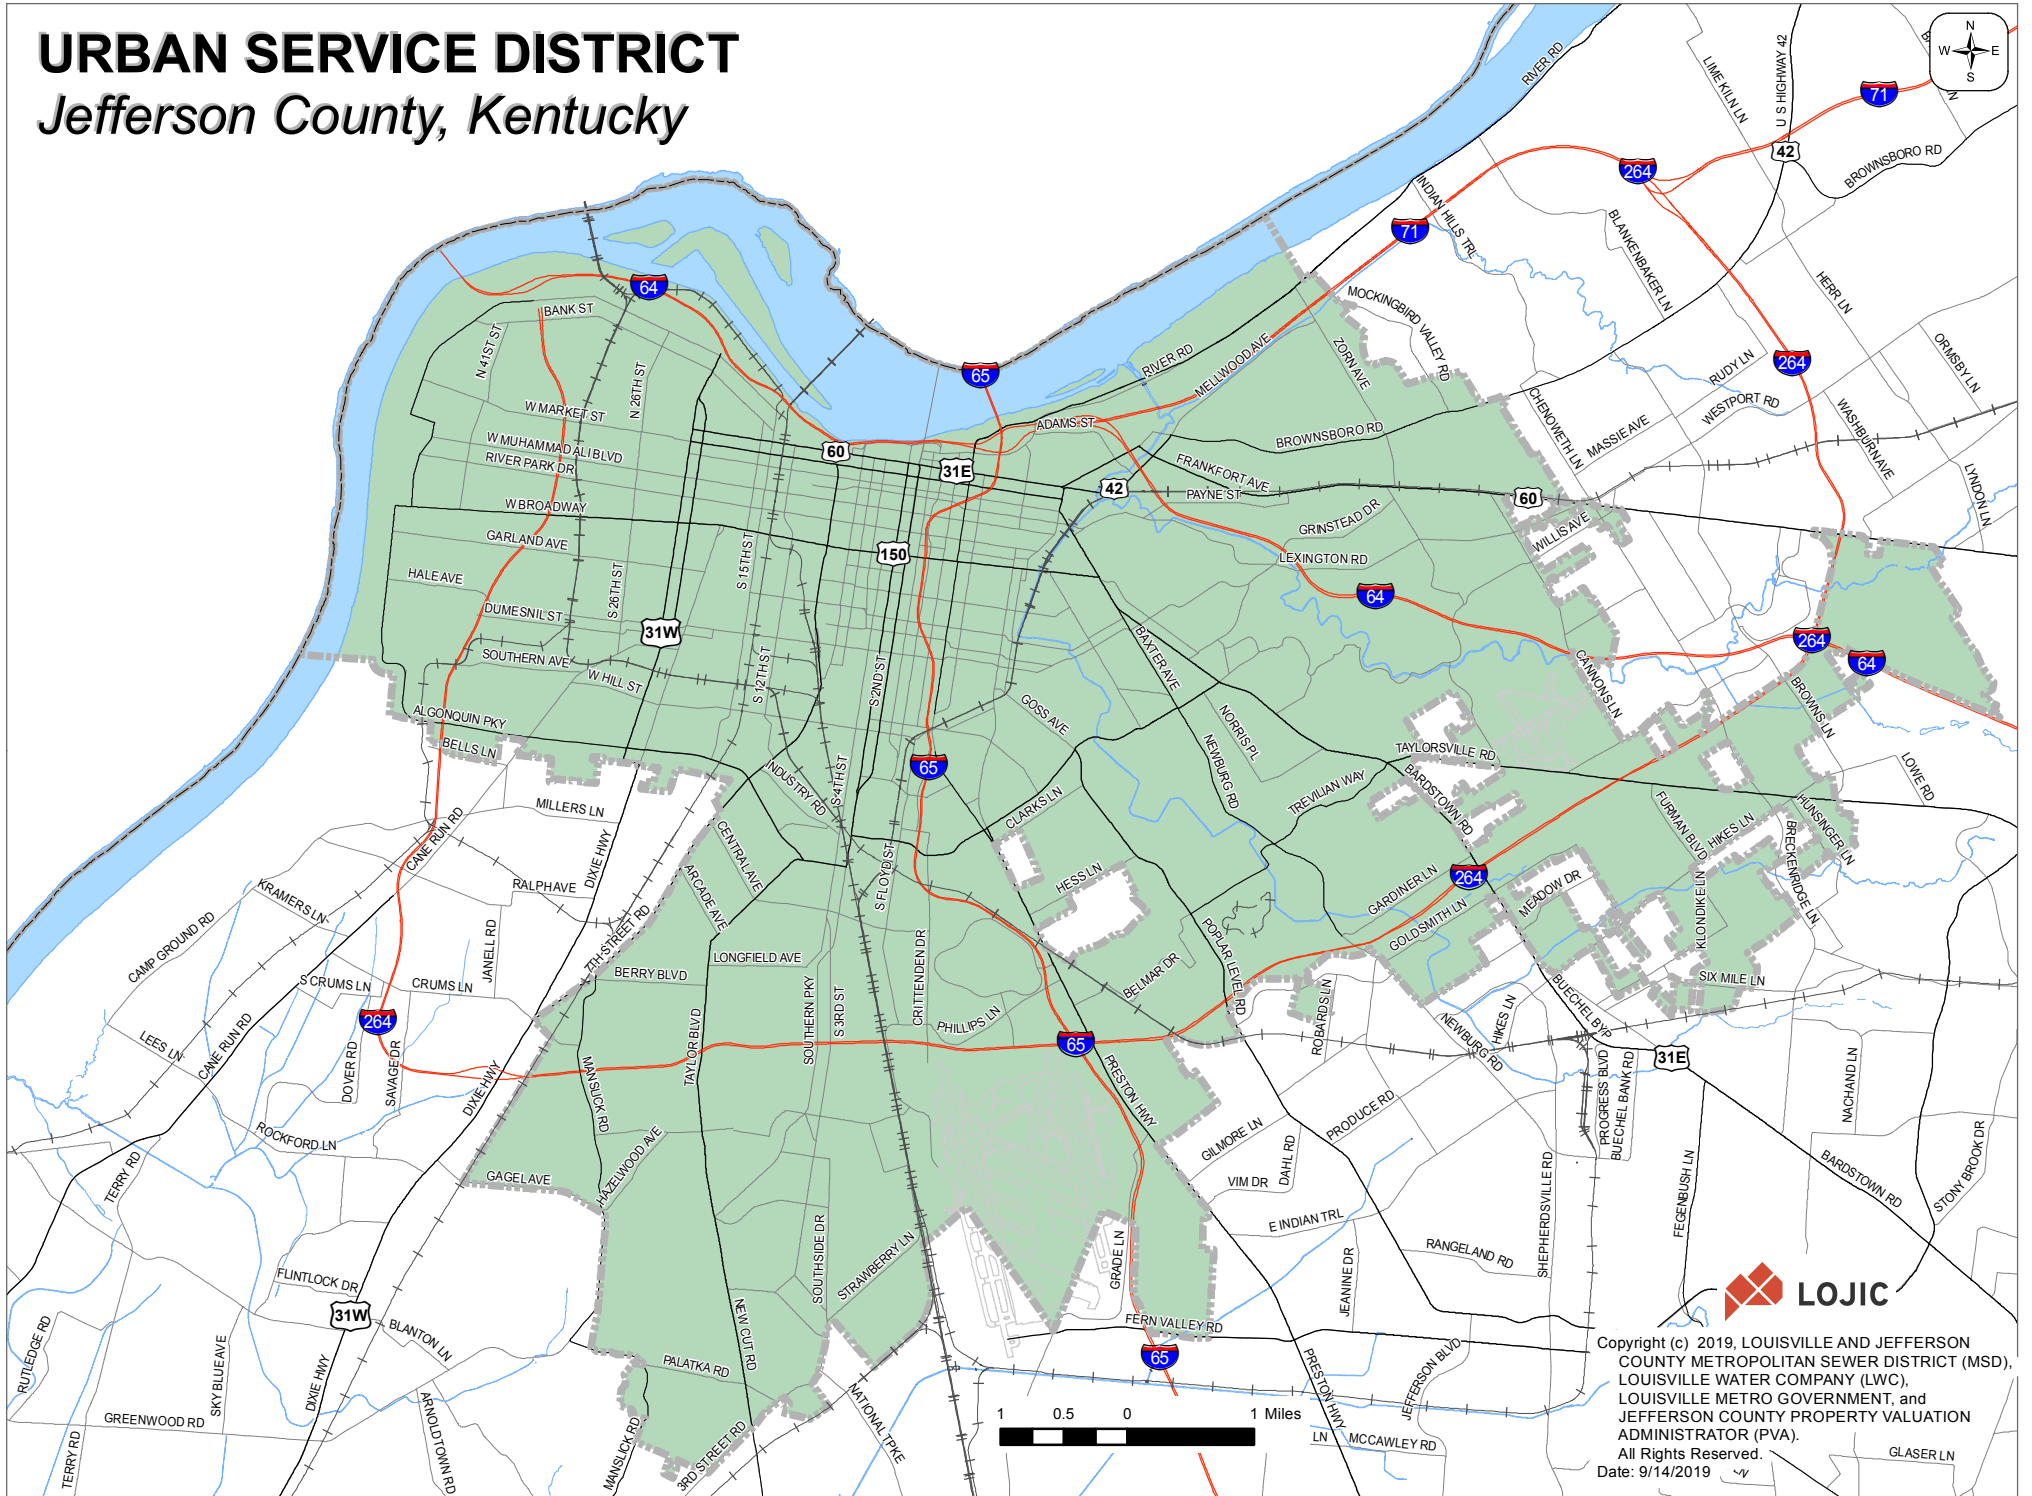

URBAN SERVICE DISTRICT

Jefferson County, Kentucky

Copyright (c) 2019, LOUISVILLE AND JEFFERSON COUNTY METROPOLITAN SEWER DISTRICT (MSD), LOUISVILLE WATER COMPANY (LWC), LOUISVILLE METRO GOVERNMENT, and JEFFERSON COUNTY PROPERTY VALUATION ADMINISTRATOR (PVA). All Rights Reserved. Date: 9/14/2019