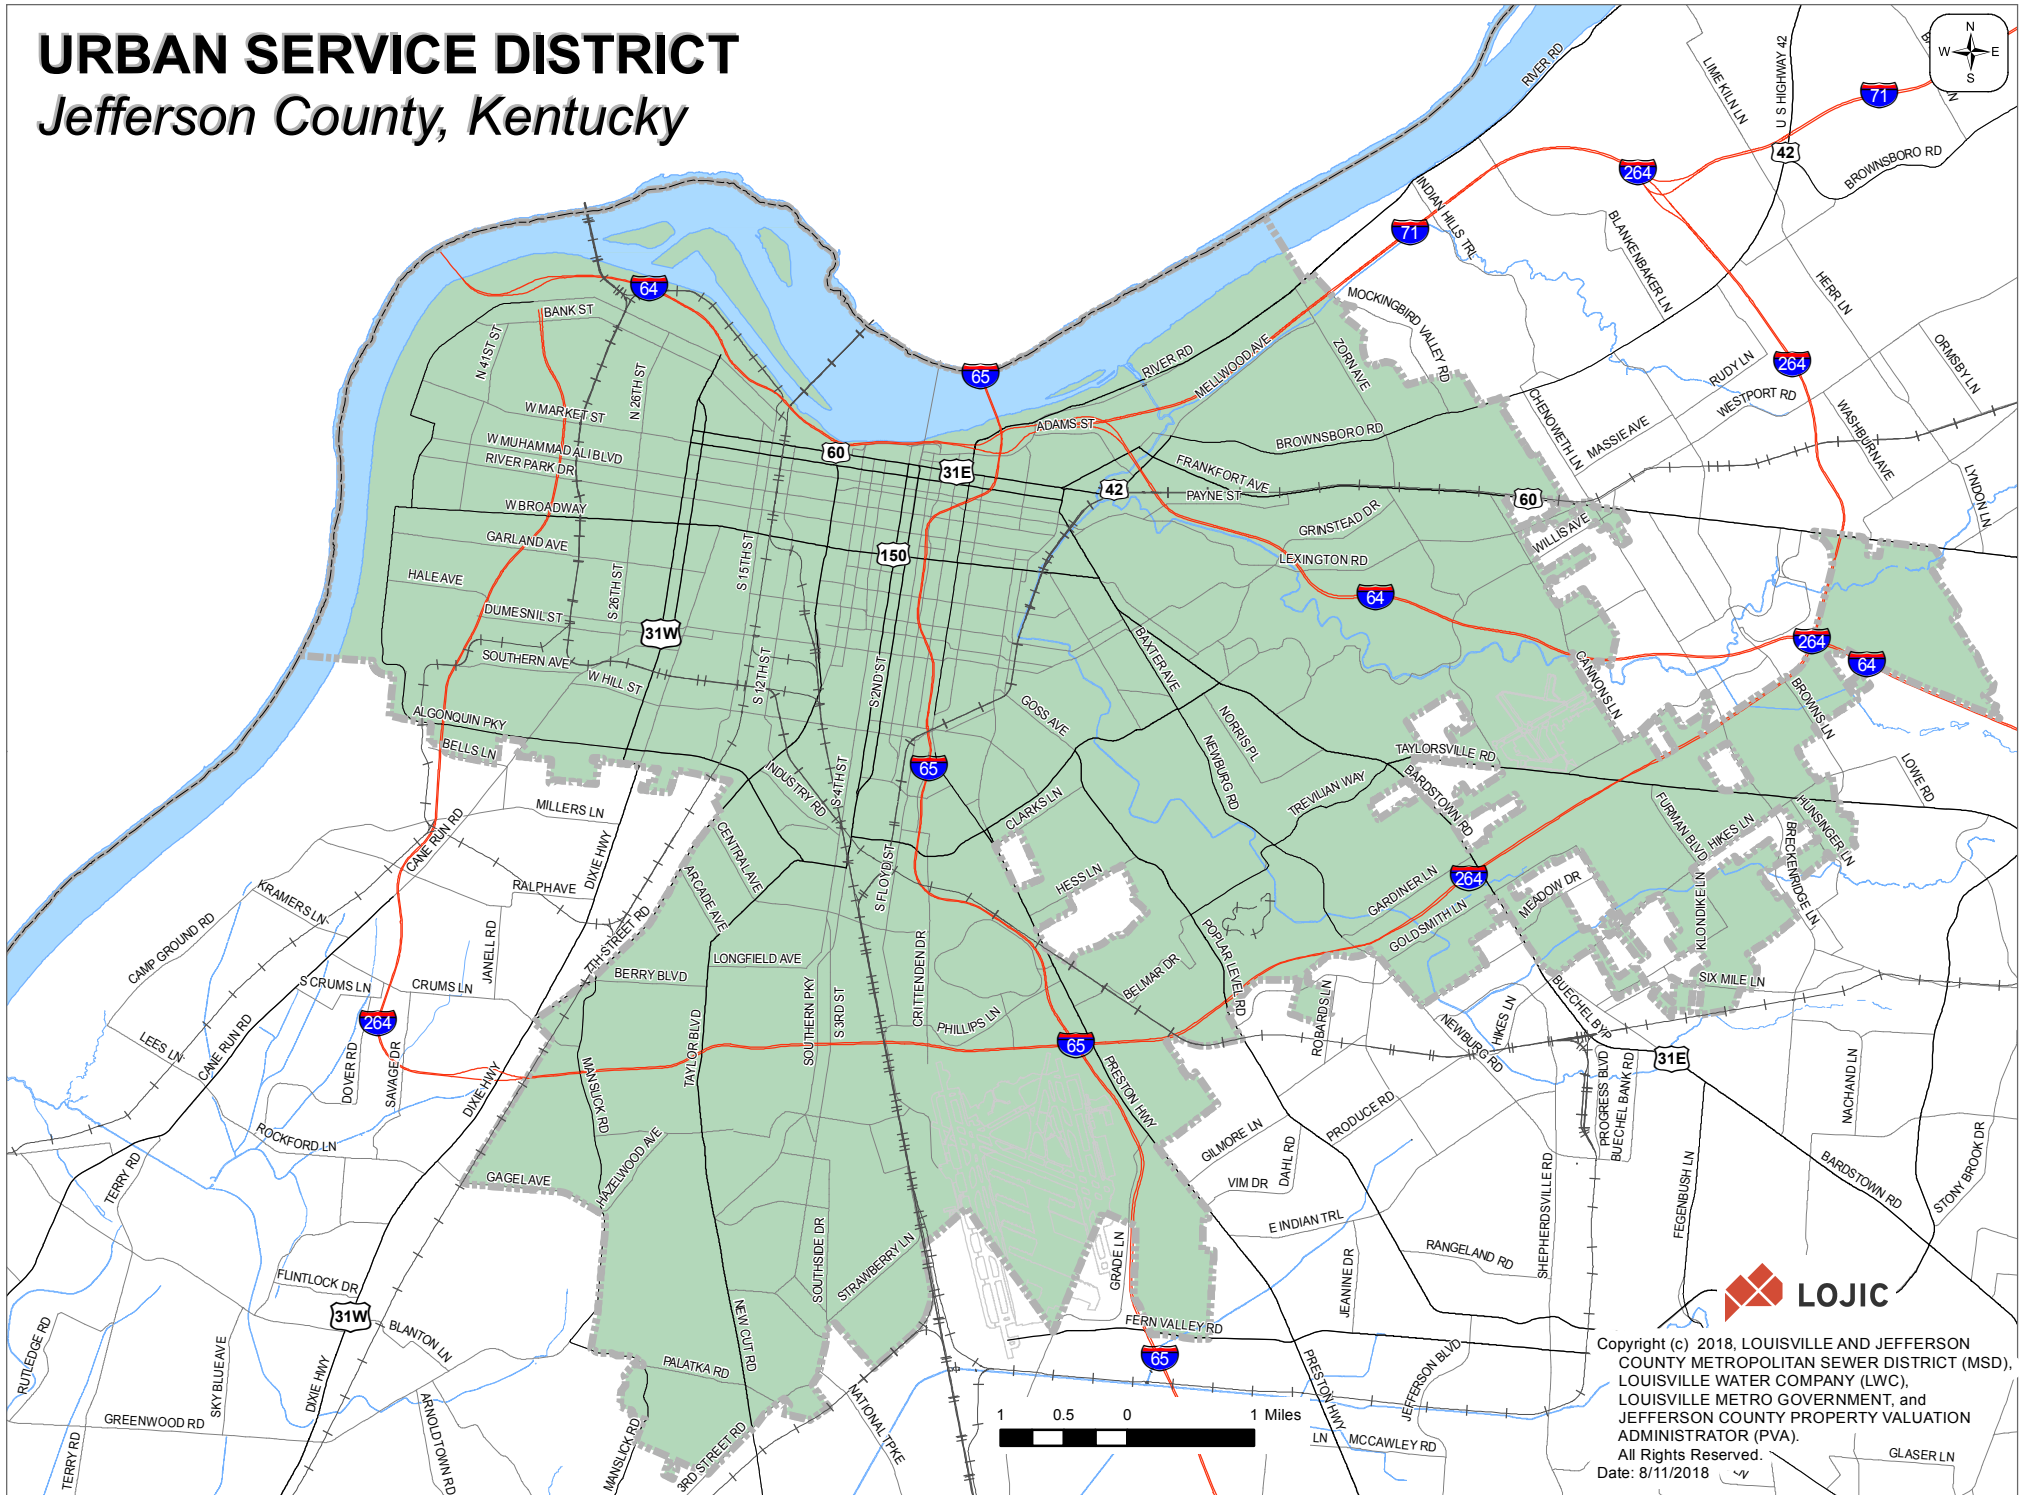

URBAN SERVICE DISTRICT

Jefferson County, Kentucky

Copyright (c) 2018, LOUISVILLE AND JEFFERSON COUNTY METROPOLITAN SEWER DISTRICT (MSD), LOUISVILLE WATER COMPANY (LWC), LOUISVILLE METRO GOVERNMENT, and JEFFERSON COUNTY PROPERTY VALUATION ADMINISTRATOR (PVA). All Rights Reserved.
Date: 8/11/2018