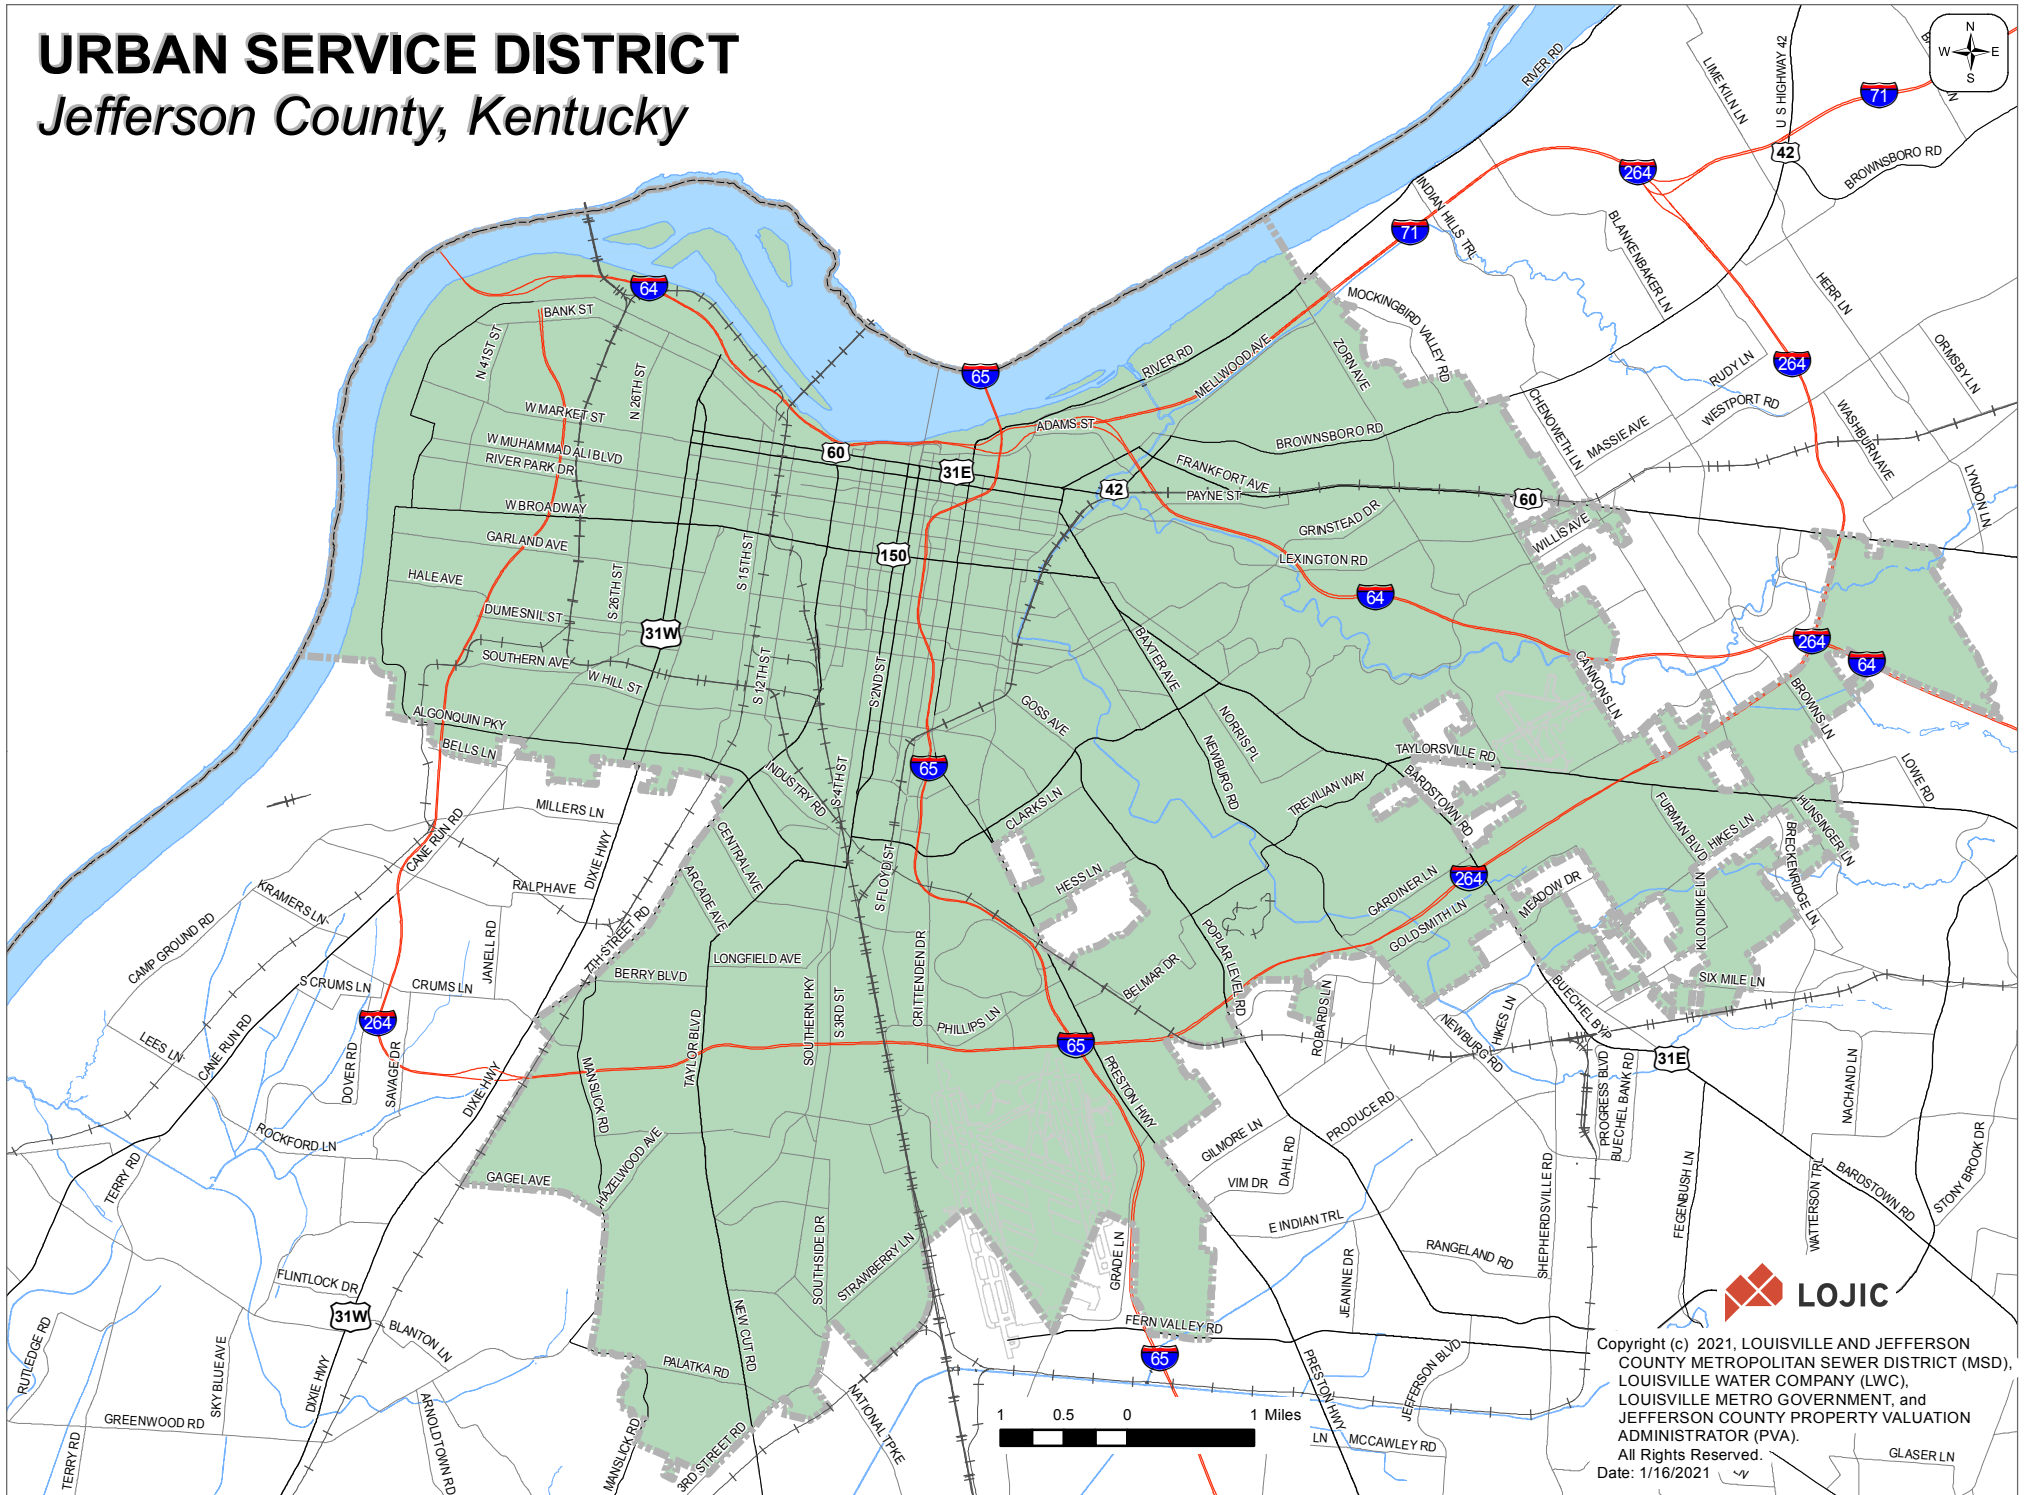

URBAN SERVICE DISTRICT

Jefferson County, Kentucky

Copyright (c) 2021, LOUISVILLE AND JEFFERSON COUNTY METROPOLITAN SEWER DISTRICT (MSD), LOUISVILLE WATER COMPANY (LWC), LOUISVILLE METRO GOVERNMENT, and JEFFERSON COUNTY PROPERTY VALUATION ADMINISTRATOR (PVA). All Rights Reserved.
Date: 1/16/2021