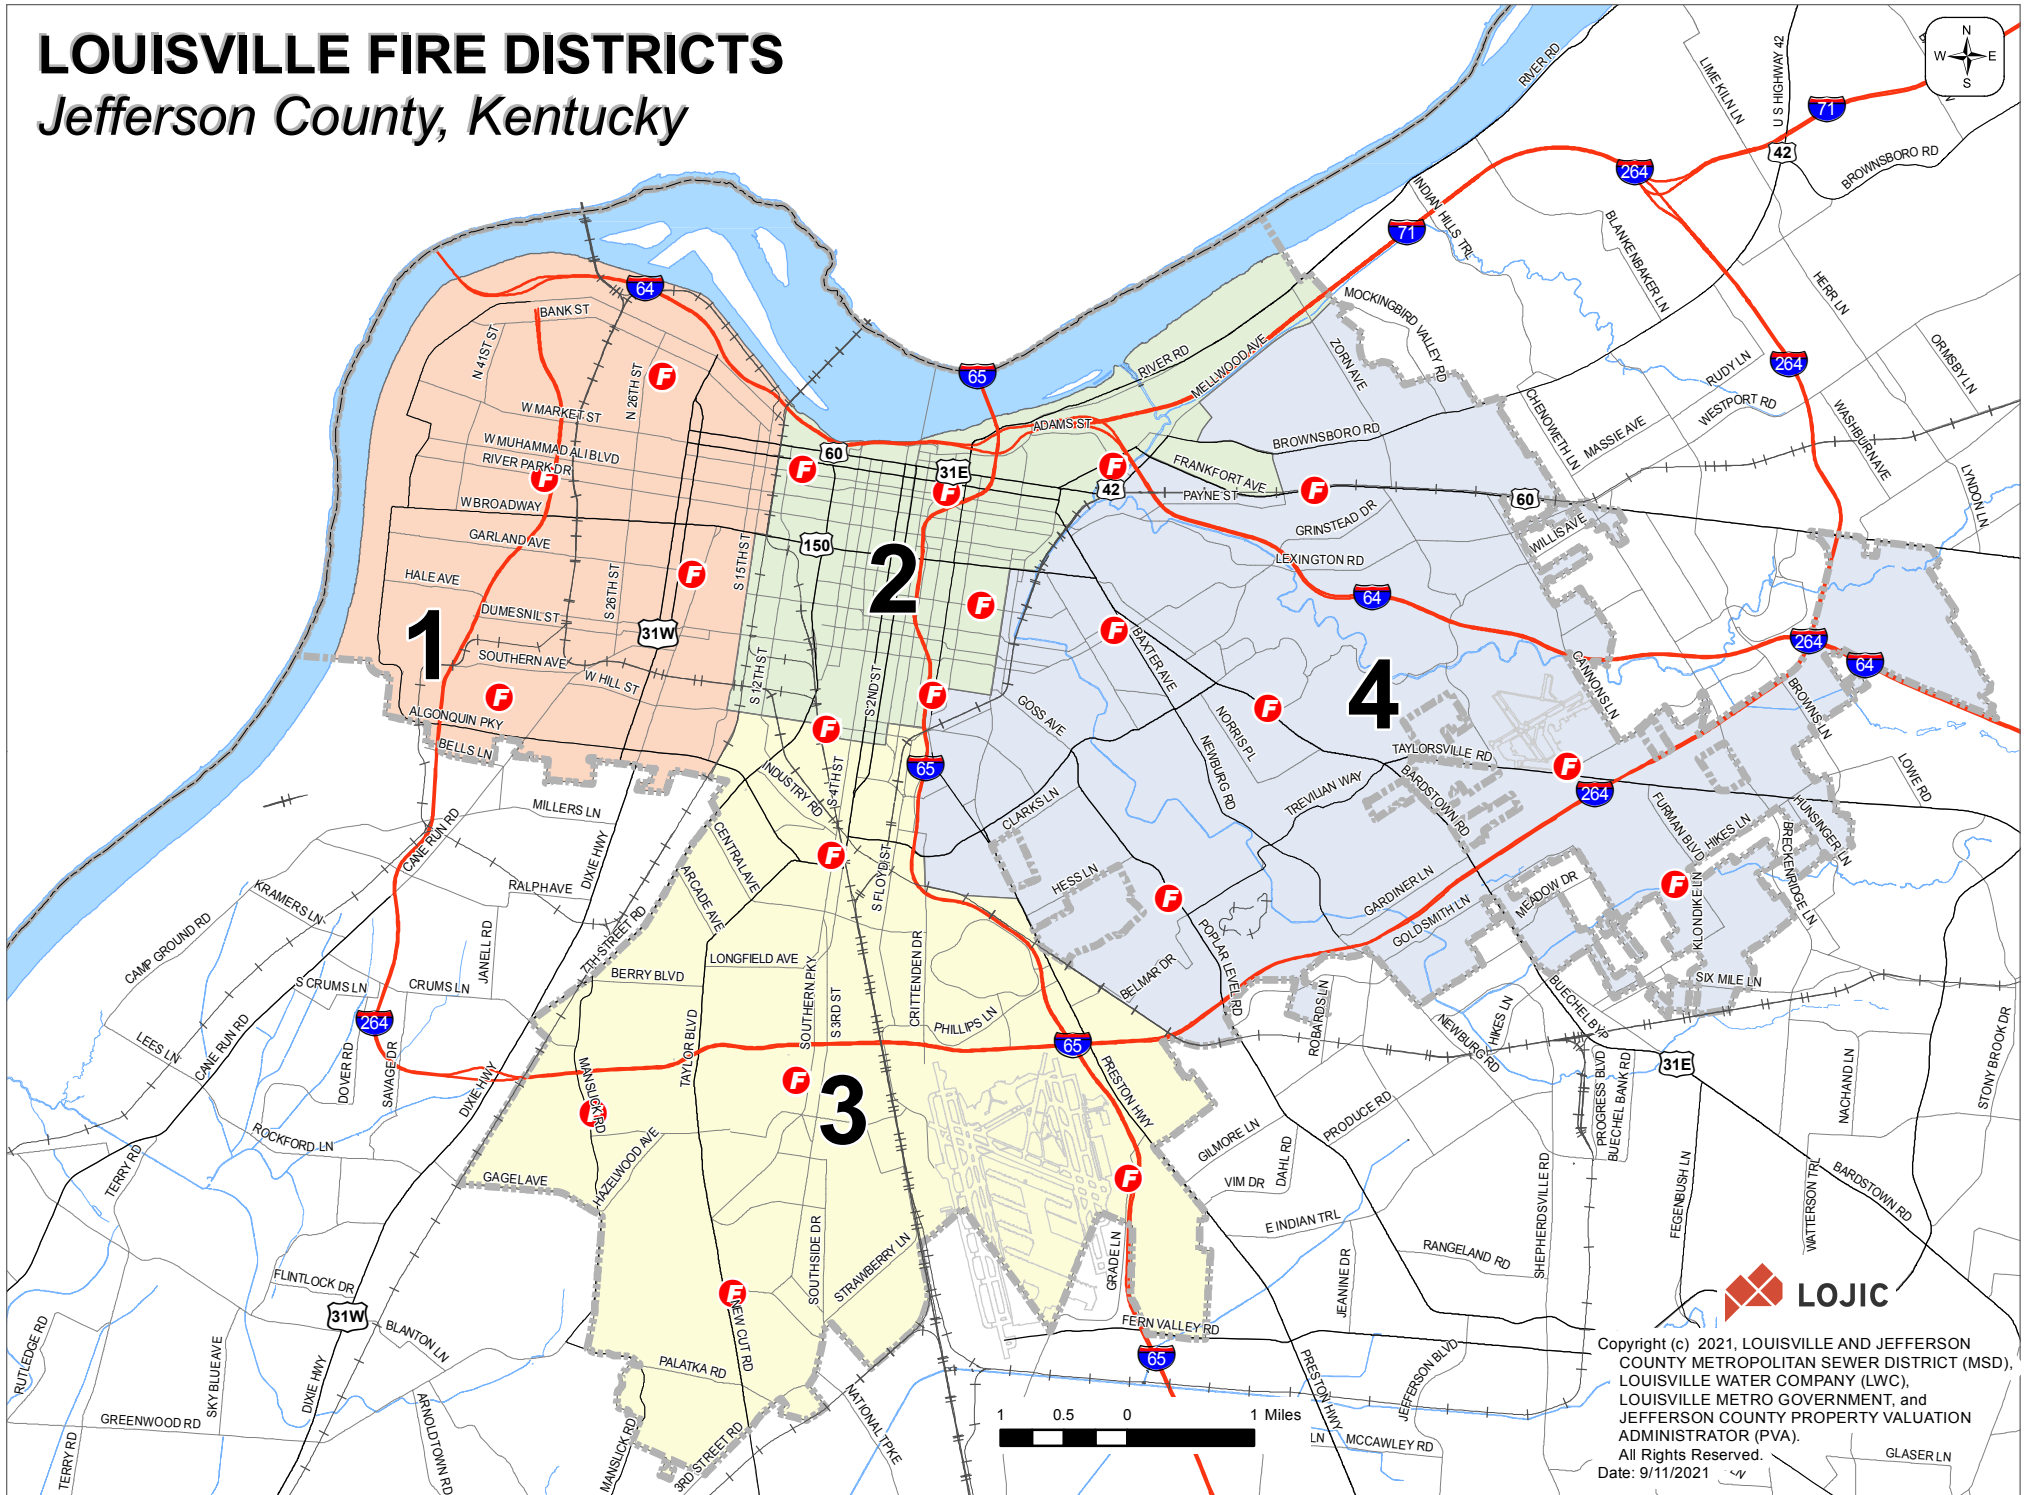

# LOUISVILLE FIRE DISTRICTS

## Jefferson County, Kentucky

 **LOJIC**

Copyright (c) 2021, LOUISVILLE AND JEFFERSON COUNTY METROPOLITAN SEWER DISTRICT (MSD), LOUISVILLE WATER COMPANY (LWC), LOUISVILLE METRO GOVERNMENT, and JEFFERSON COUNTY PROPERTY VALUATION ADMINISTRATOR (PVA). All Rights Reserved.  
Date: 9/11/2021