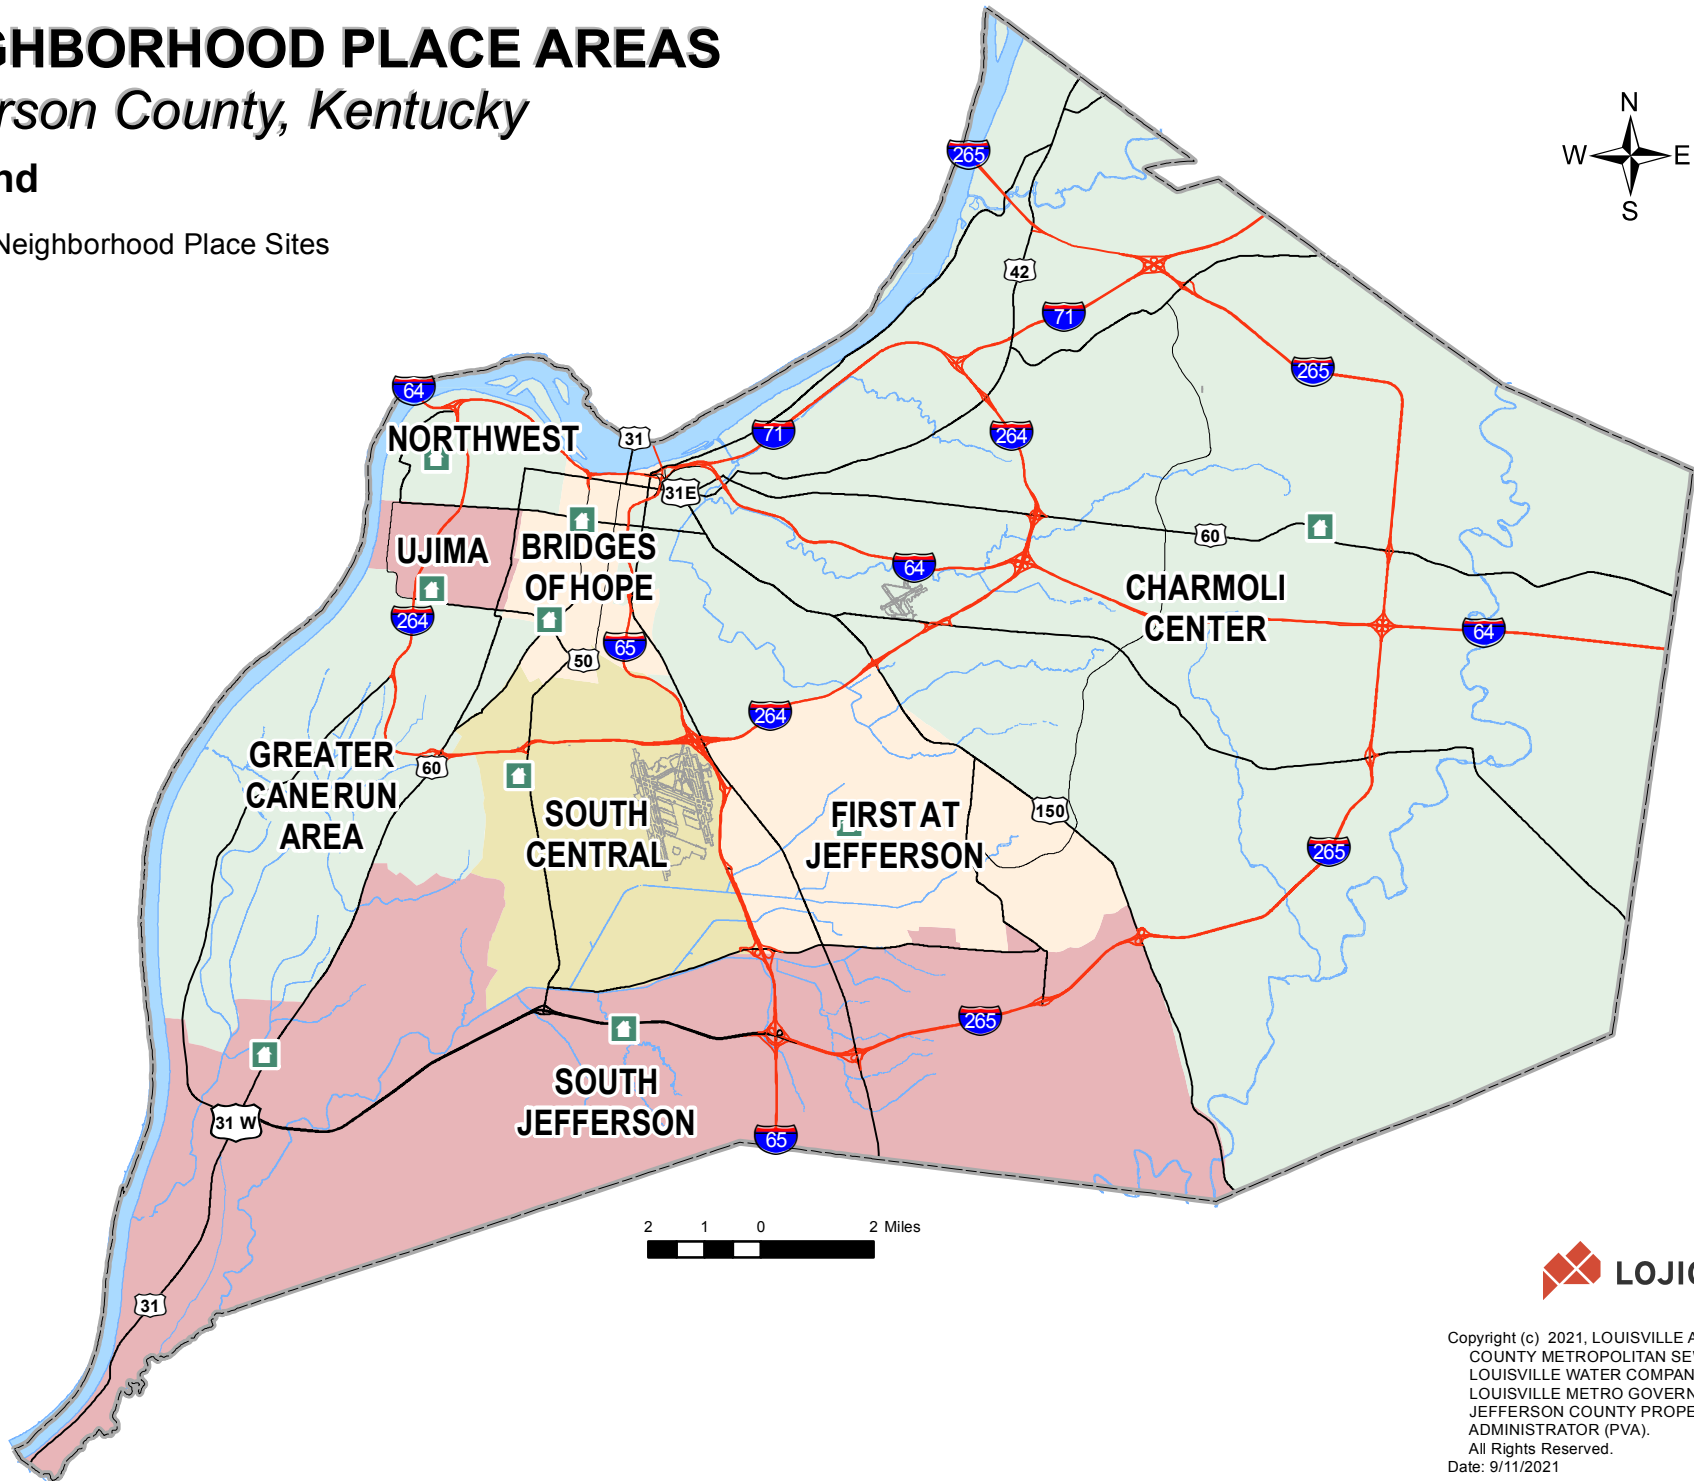

NEIGHBORHOOD PLACE AREAS

Jefferson County, Kentucky

Legend

 Neighborhood Place Sites

Copyright (c) 2021, LOUISVILLE AND JEFFERSON COUNTY METROPOLITAN SEWER DISTRICT (MSD), LOUISVILLE WATER COMPANY (LWC), LOUISVILLE METRO GOVERNMENT, and JEFFERSON COUNTY PROPERTY VALUATION ADMINISTRATOR (PVA). All Rights Reserved.
Date: 9/11/2021