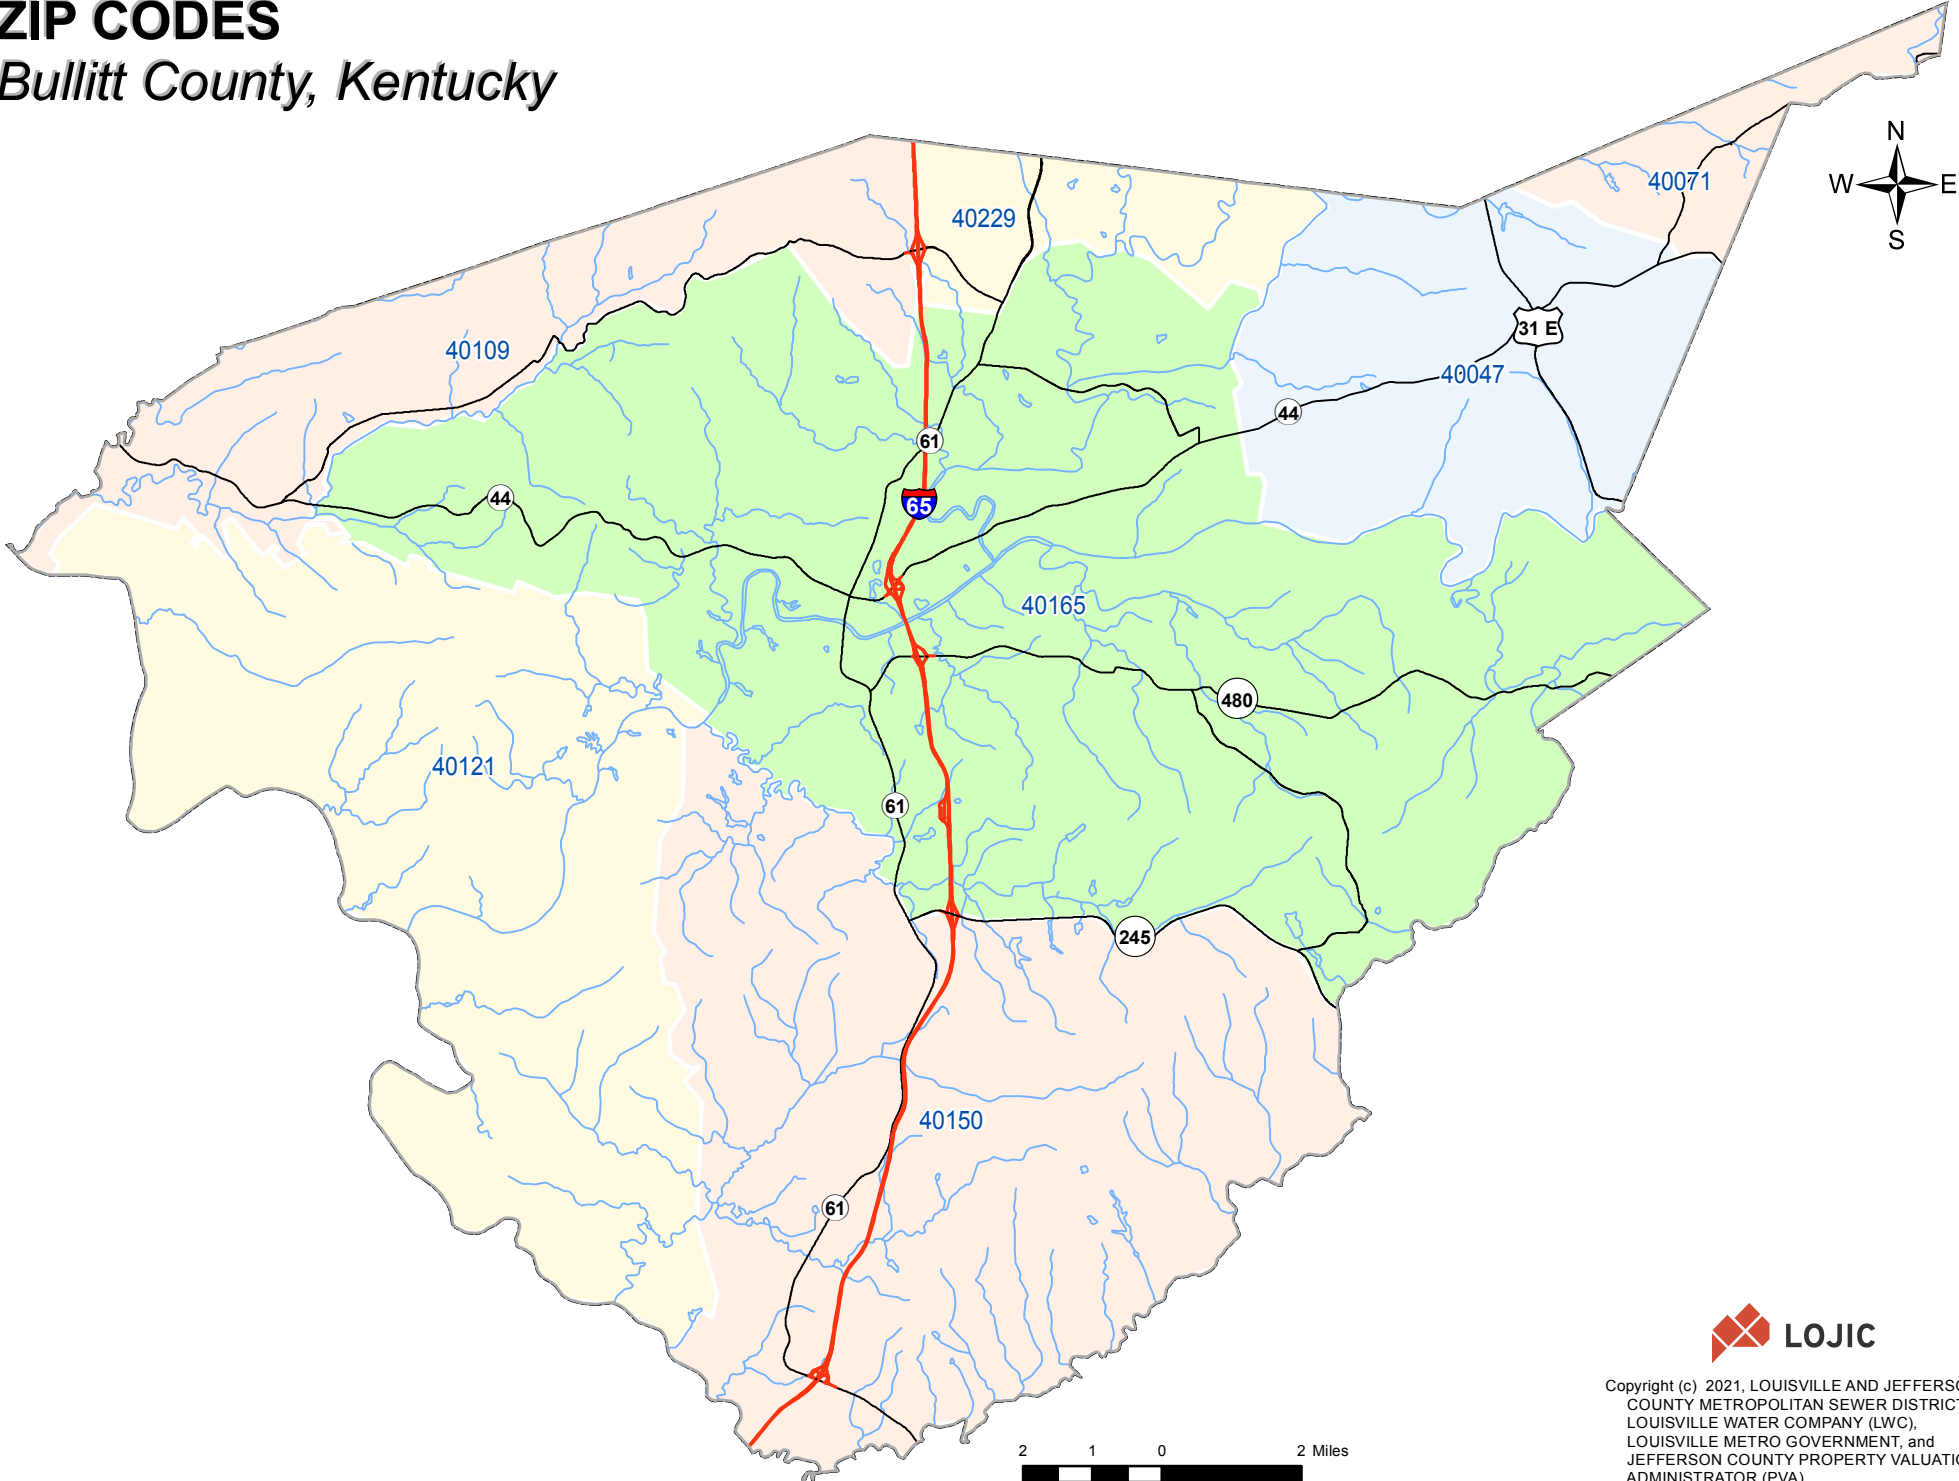

ZIP CODES

Bullitt County, Kentucky

Copyright (c) 2021, LOUISVILLE AND JEFFERSON COUNTY METROPOLITAN SEWER DISTRICT (MSD), LOUISVILLE WATER COMPANY (LWC), LOUISVILLE METRO GOVERNMENT, and JEFFERSON COUNTY PROPERTY VALUATION ADMINISTRATOR (PVA). All Rights Reserved. Date: 9/11/2021