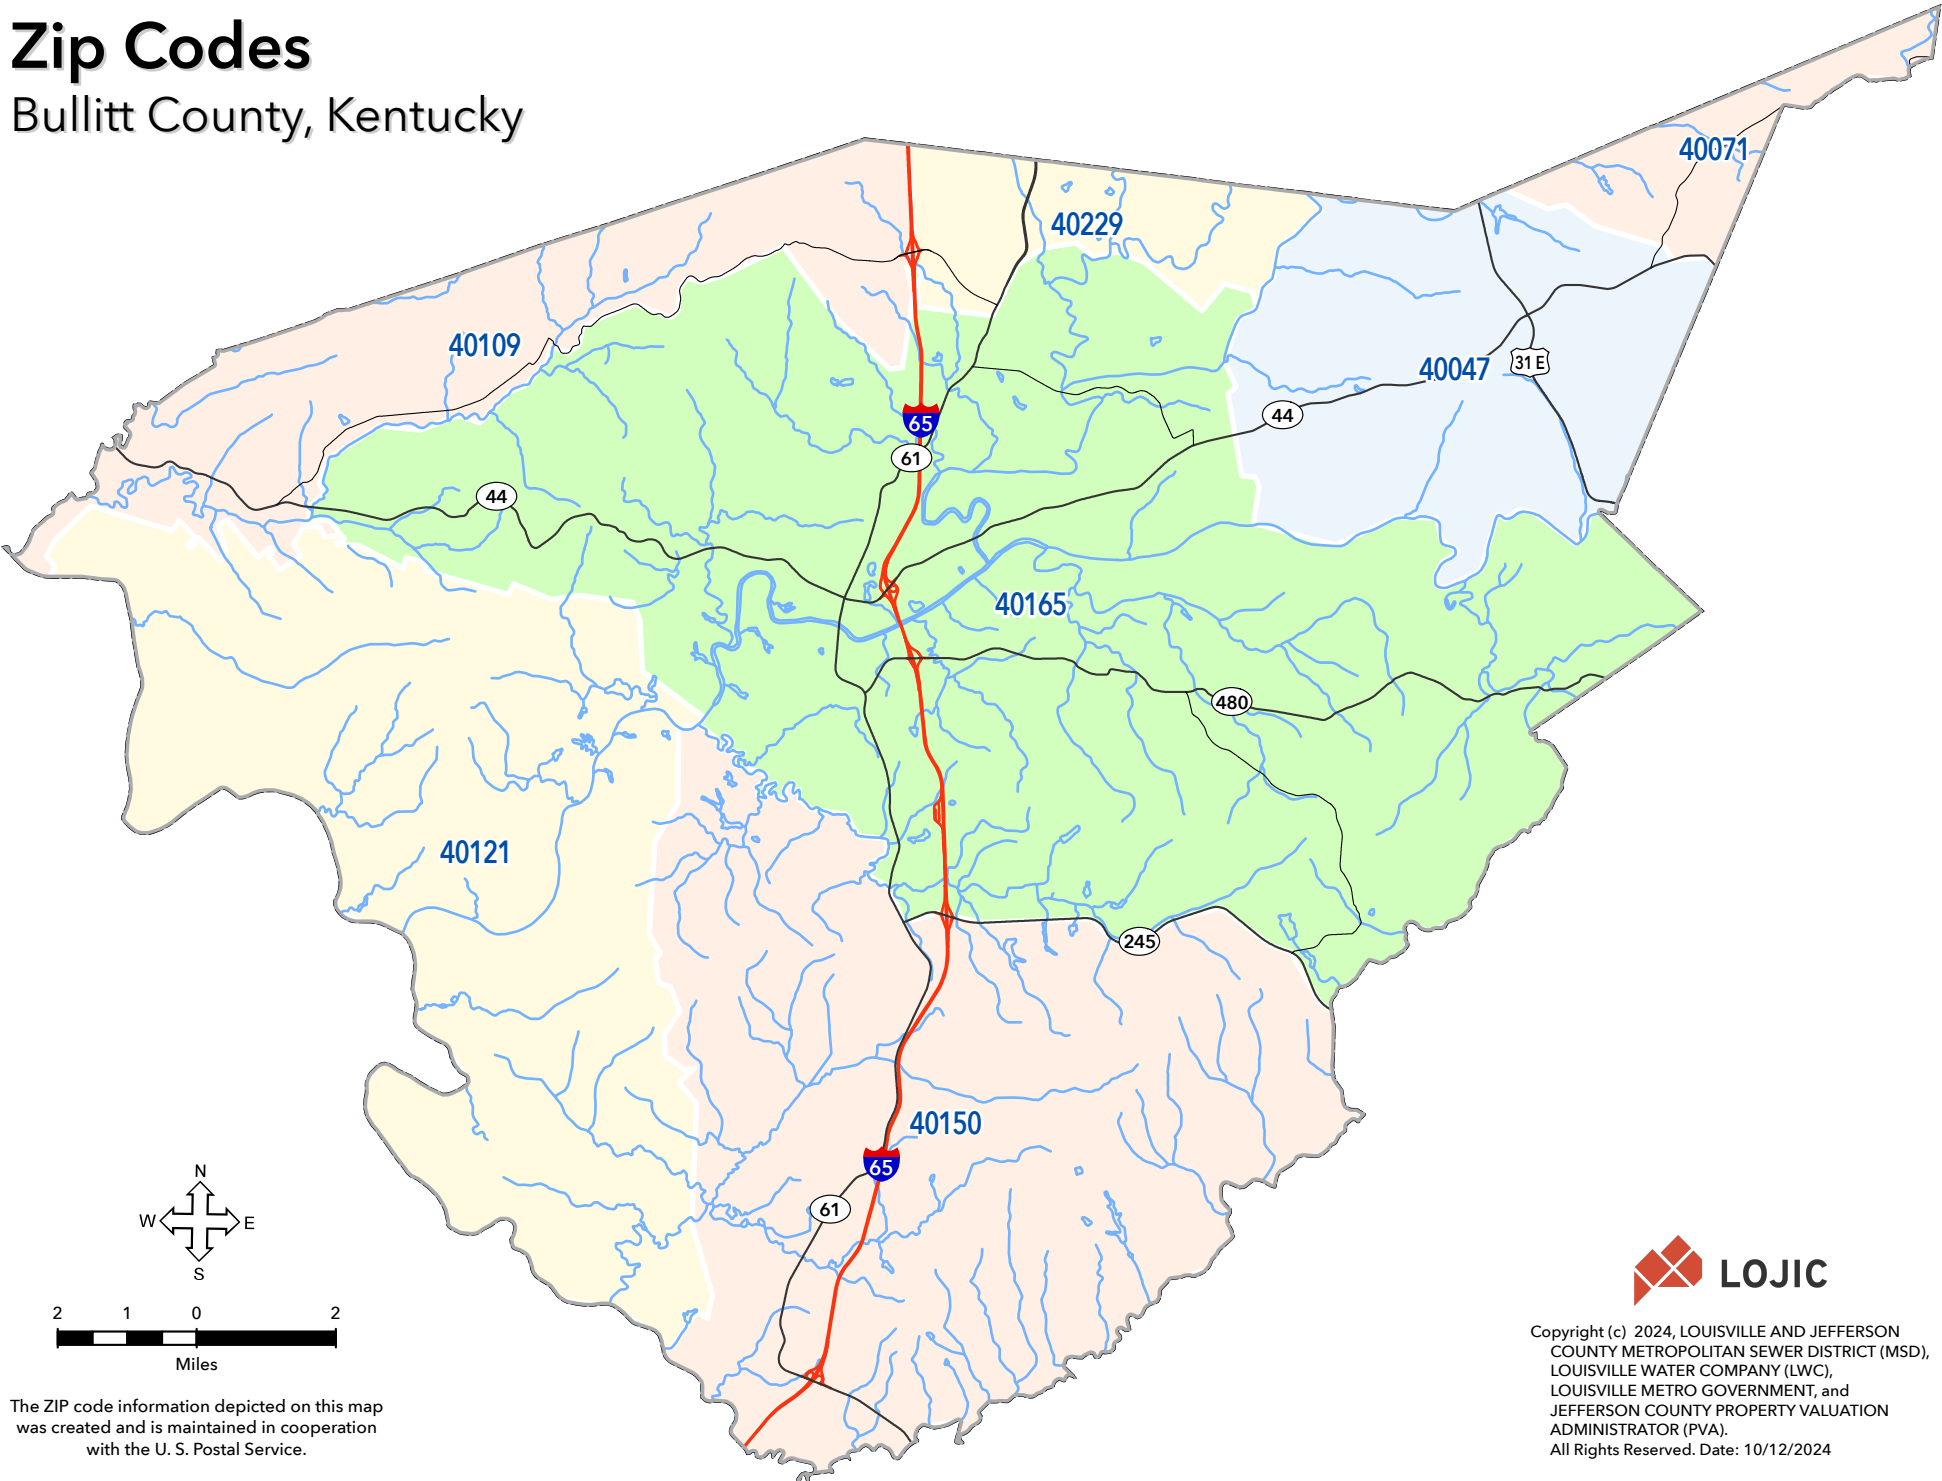

Zip Codes

Bullitt County, Kentucky

The ZIP code information depicted on this map was created and is maintained in cooperation with the U. S. Postal Service.

Copyright (c) 2024, LOUISVILLE AND JEFFERSON COUNTY METROPOLITAN SEWER DISTRICT (MSD), LOUISVILLE WATER COMPANY (LWC), LOUISVILLE METRO GOVERNMENT, and JEFFERSON COUNTY PROPERTY VALUATION ADMINISTRATOR (PVA). All Rights Reserved. Date: 10/12/2024