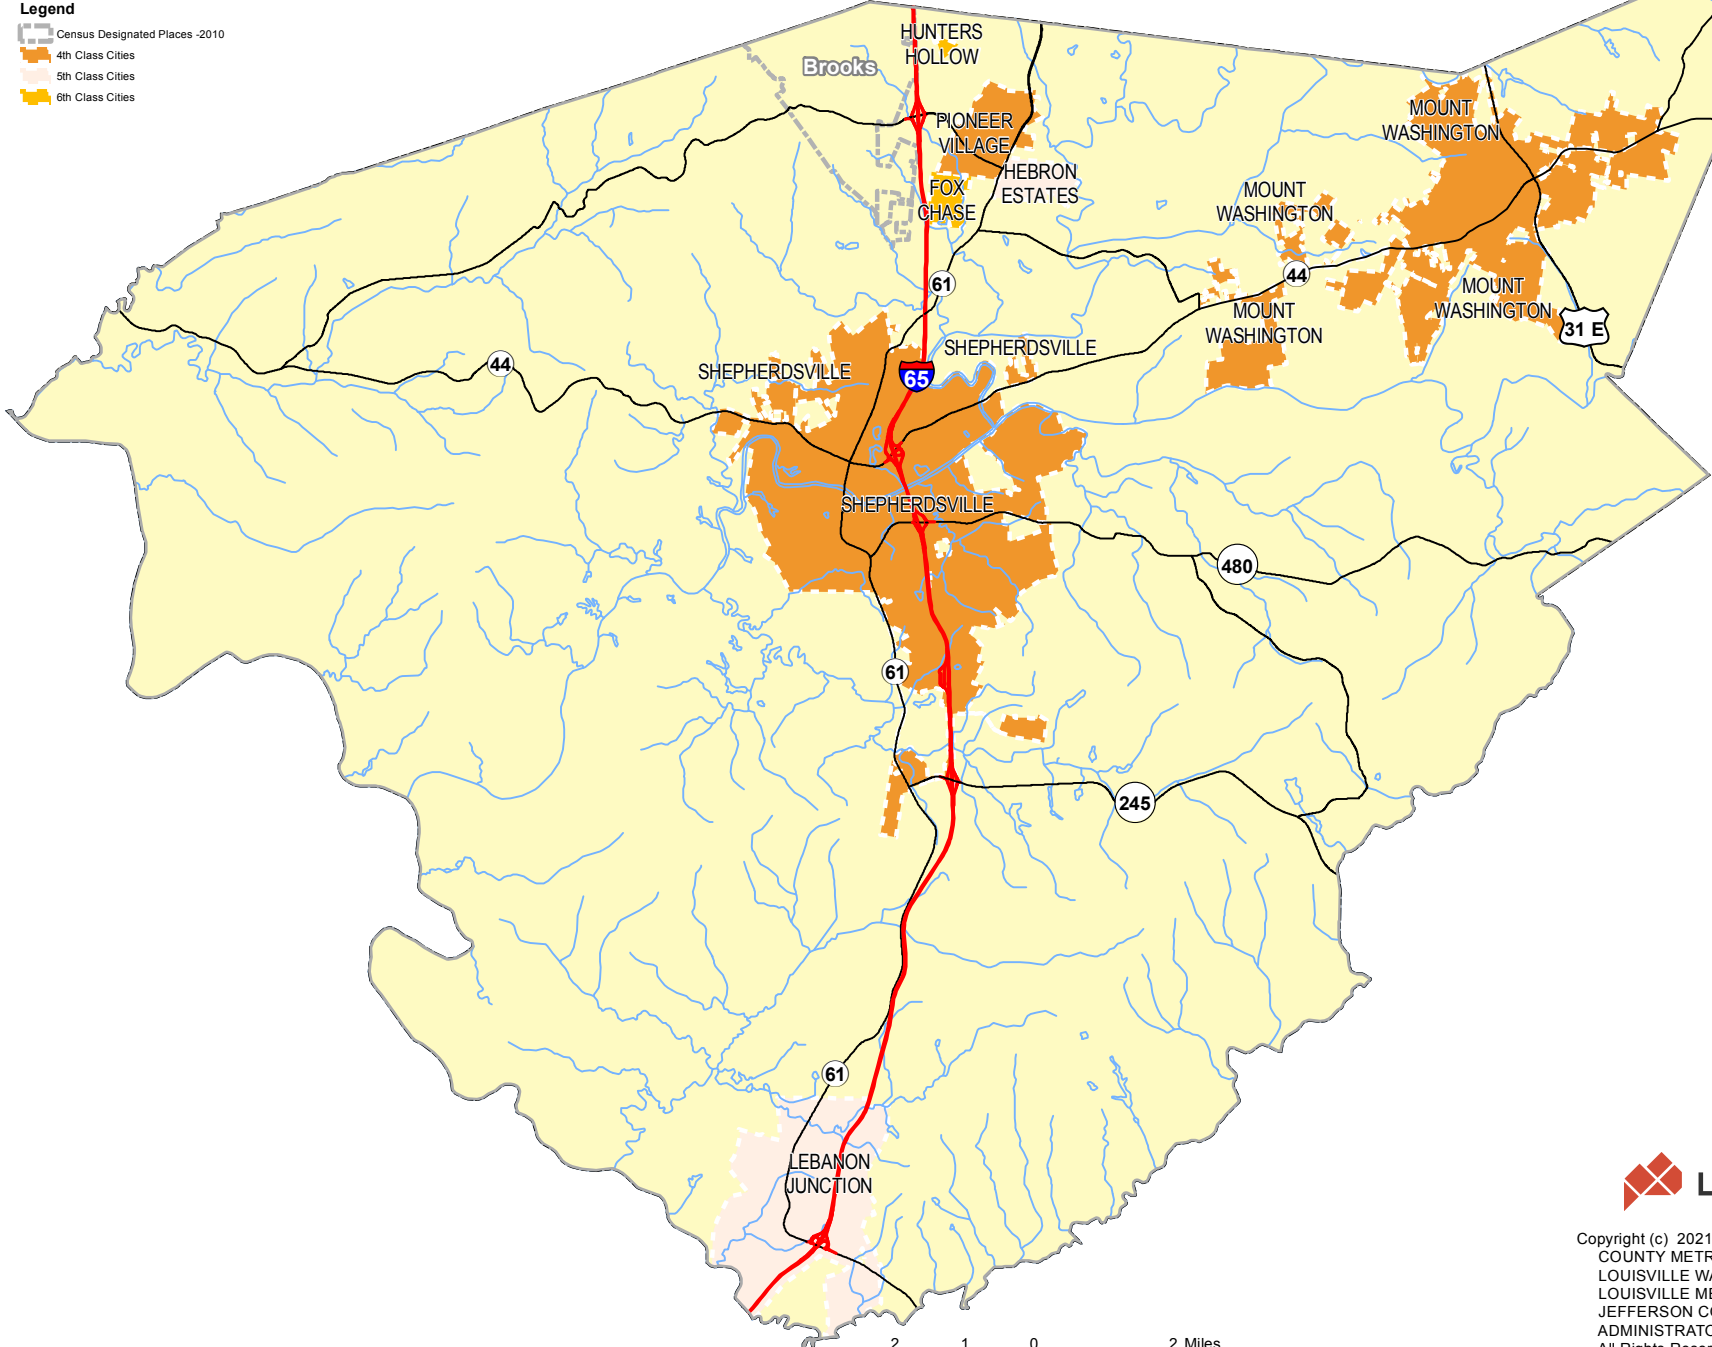

# MUNICIPALITIES & CENSUS DESIGNATED PLACES

## Bullitt County, Kentucky

- Legend**
- Census Designated Places -2010
  - 4th Class Cities
  - 5th Class Cities
  - 6th Class Cities

Copyright (c) 2021, LOUISVILLE AND JEFFERSON COUNTY METROPOLITAN SEWER DISTRICT (MSD), LOUISVILLE WATER COMPANY (LWC), LOUISVILLE METRO GOVERNMENT, and JEFFERSON COUNTY PROPERTY VALUATION ADMINISTRATOR (PVA). All Rights Reserved.  
Date: 9/11/2021