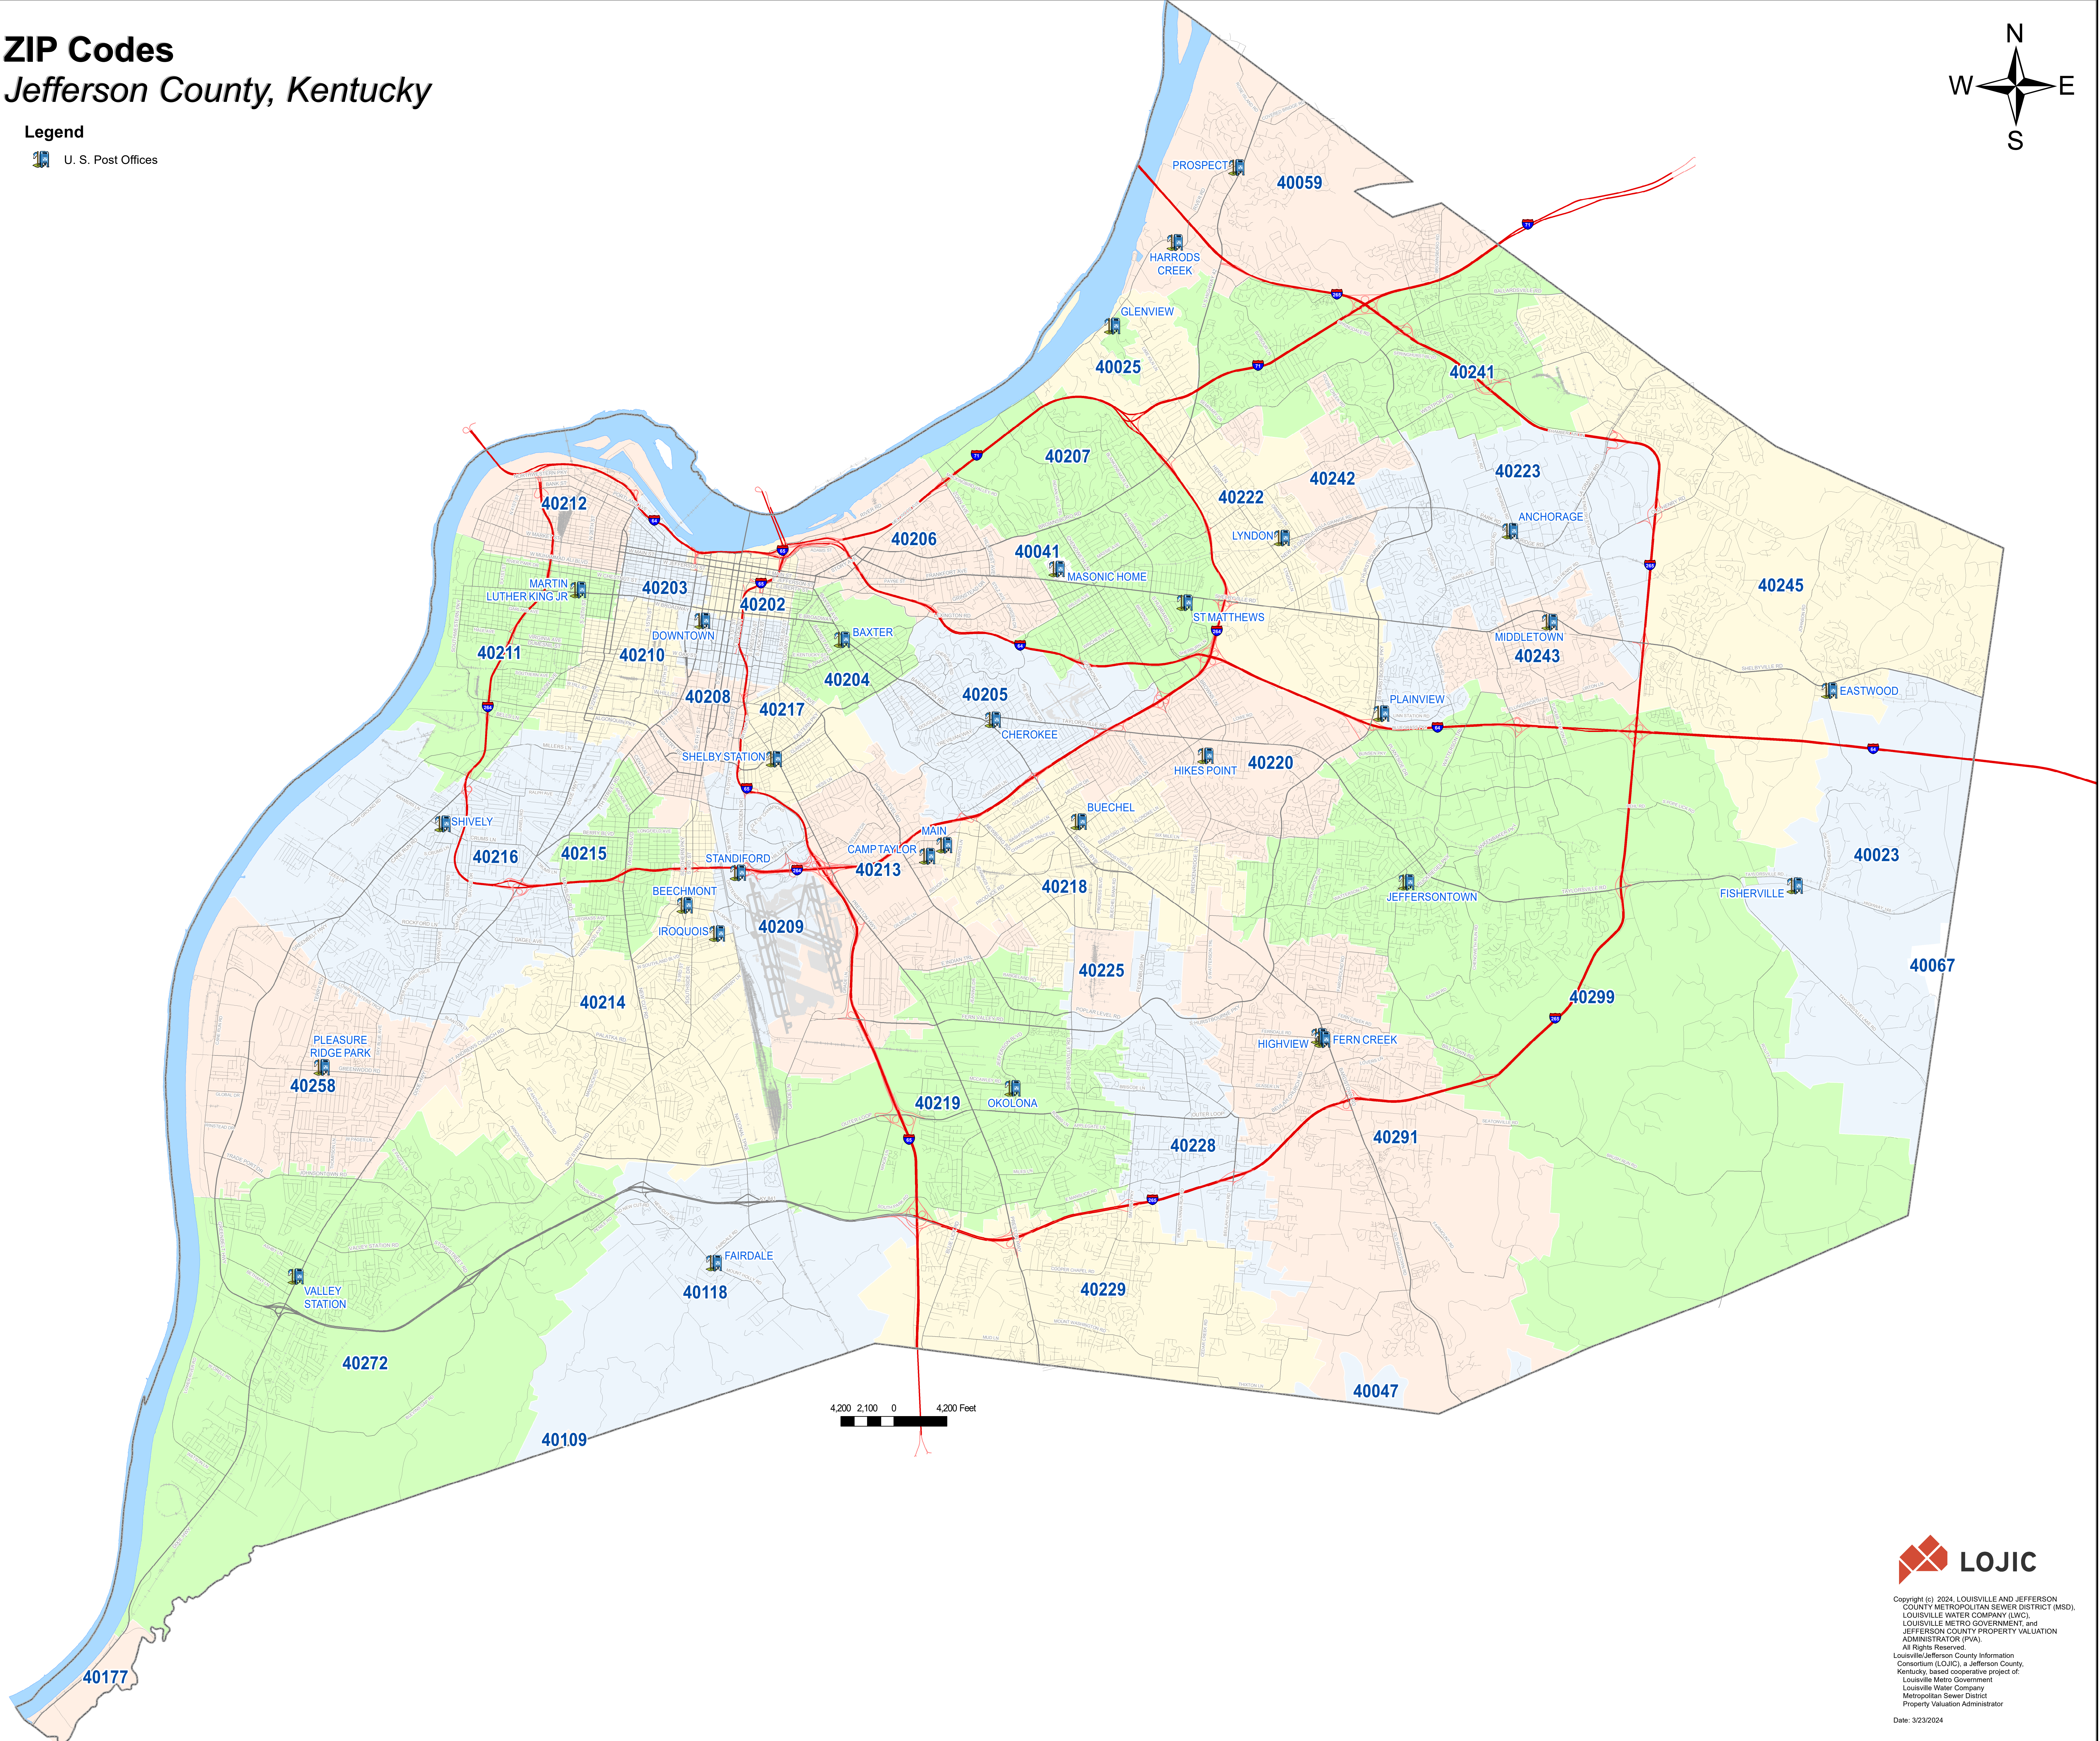

ZIP Codes

Jefferson County, Kentucky

Legend

U. S. Post Offices

Date: 3/23/2024