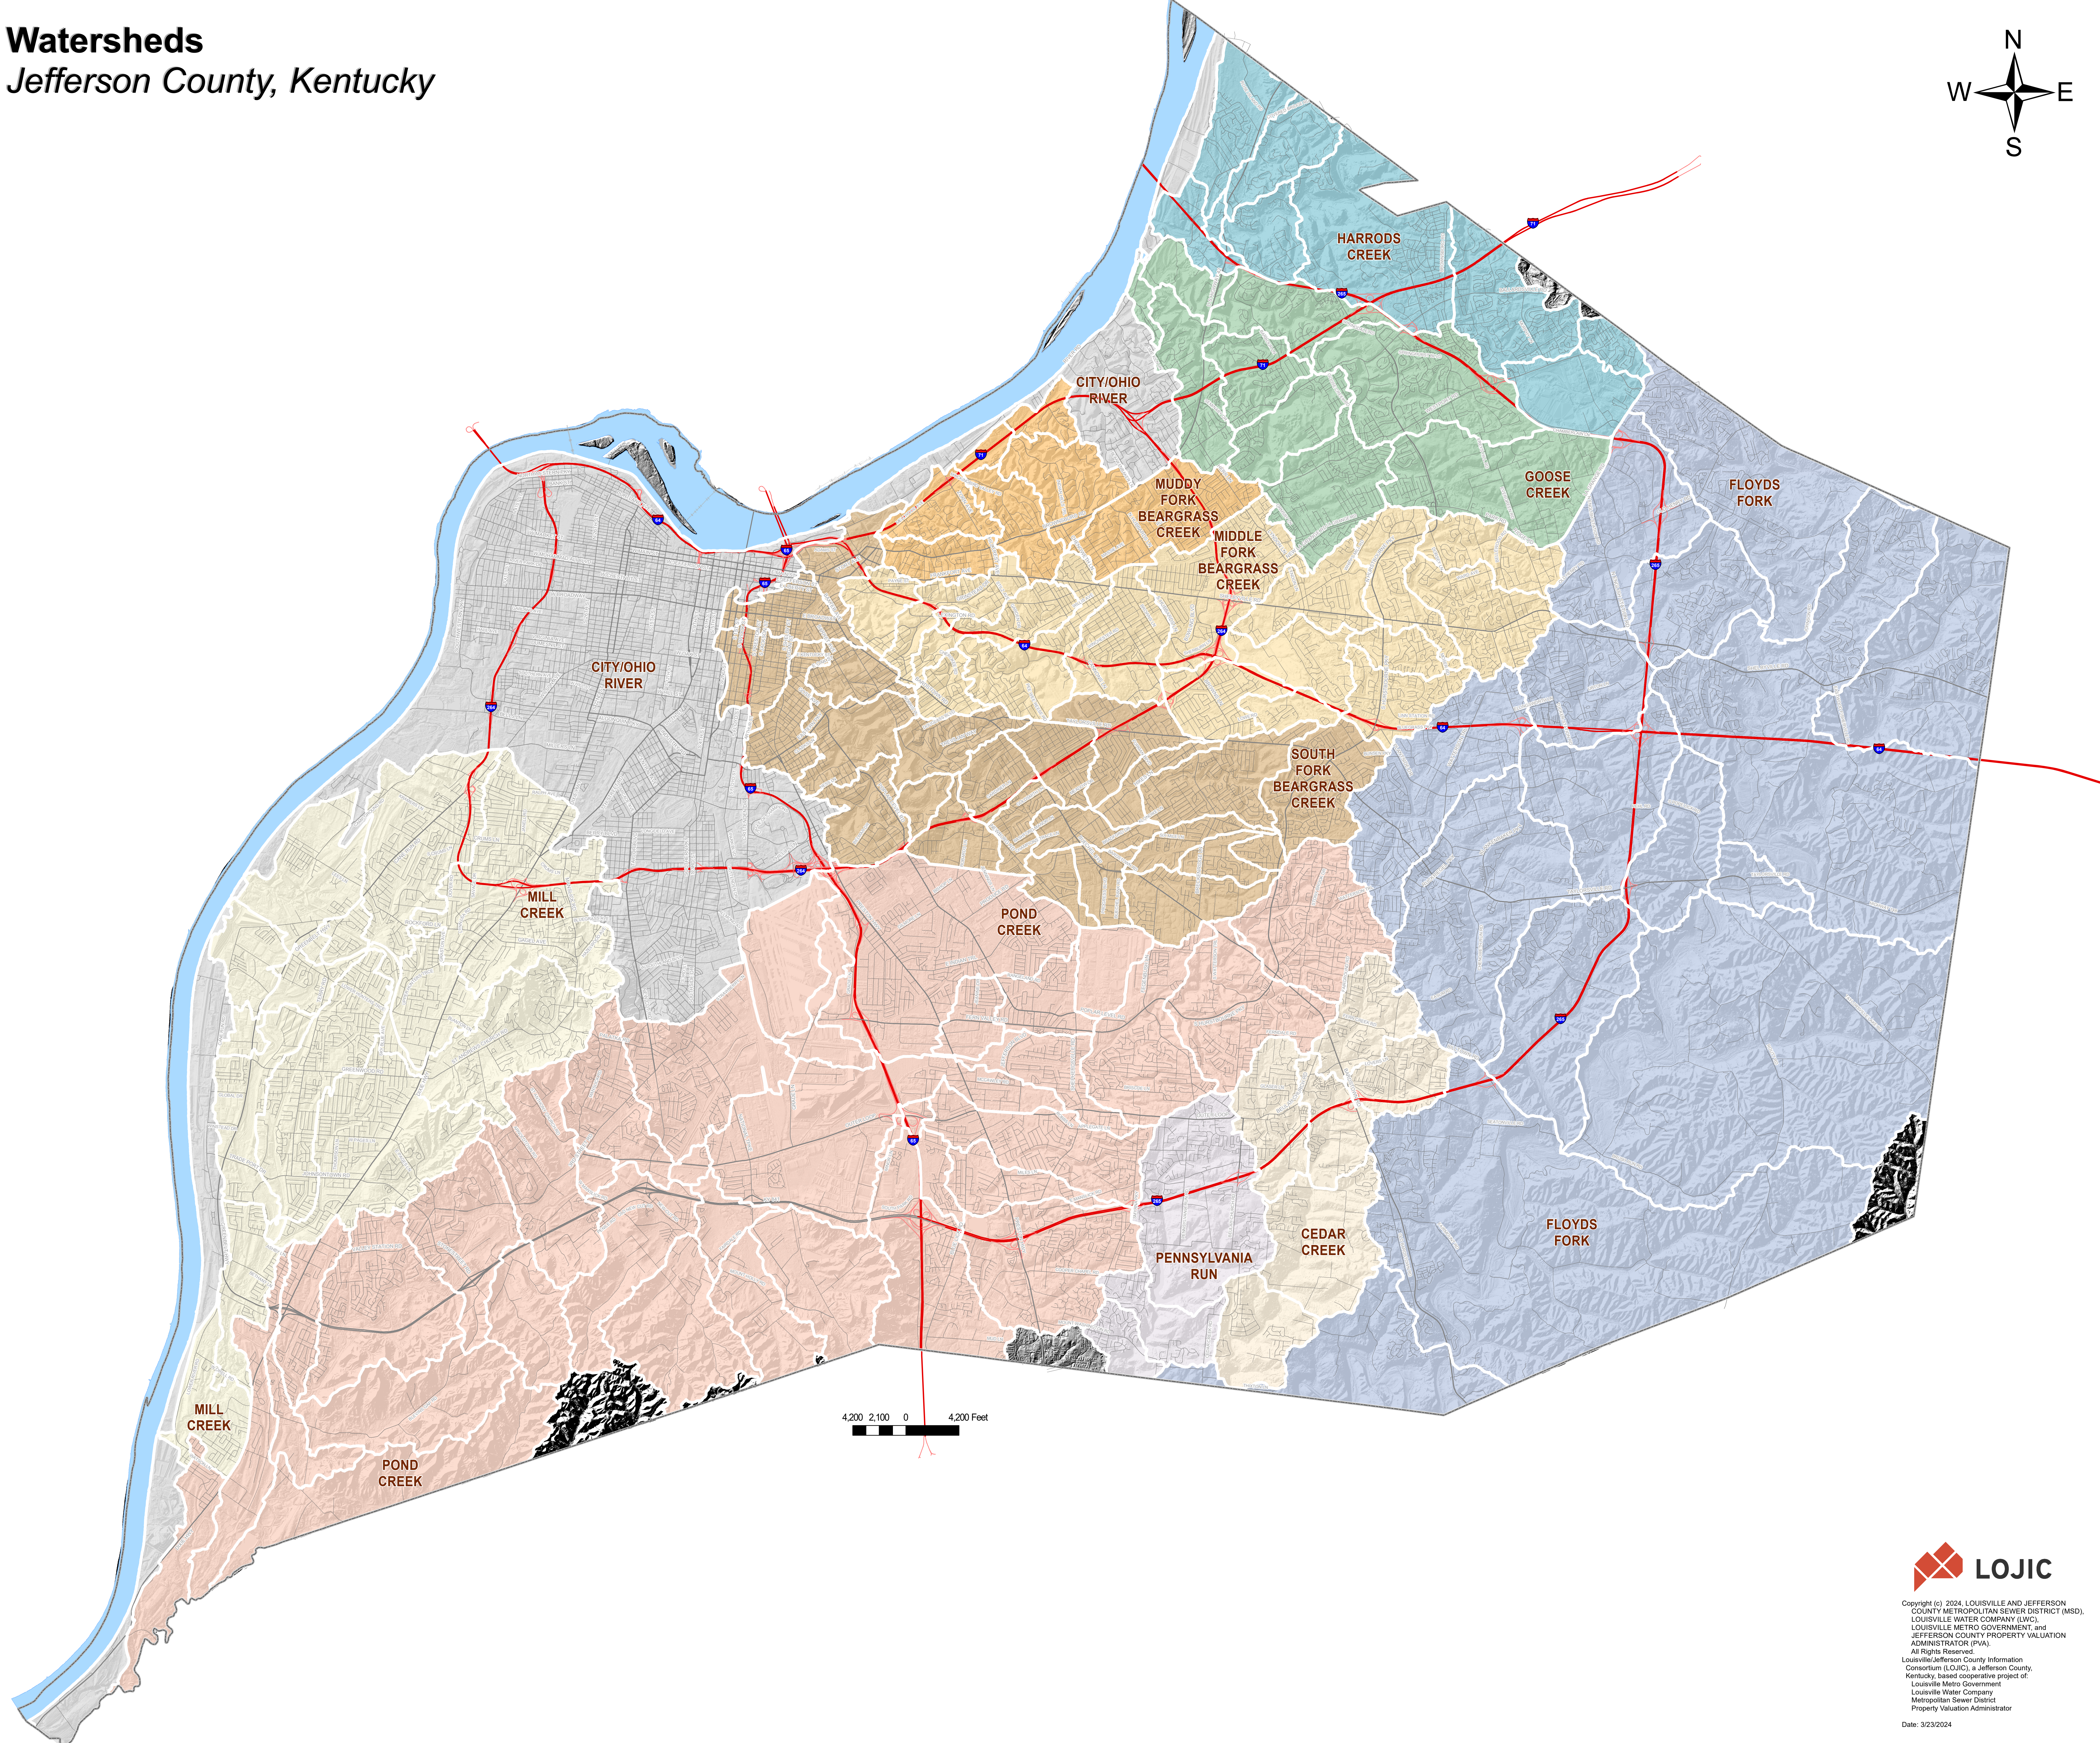

Watersheds

Jefferson County, Kentucky