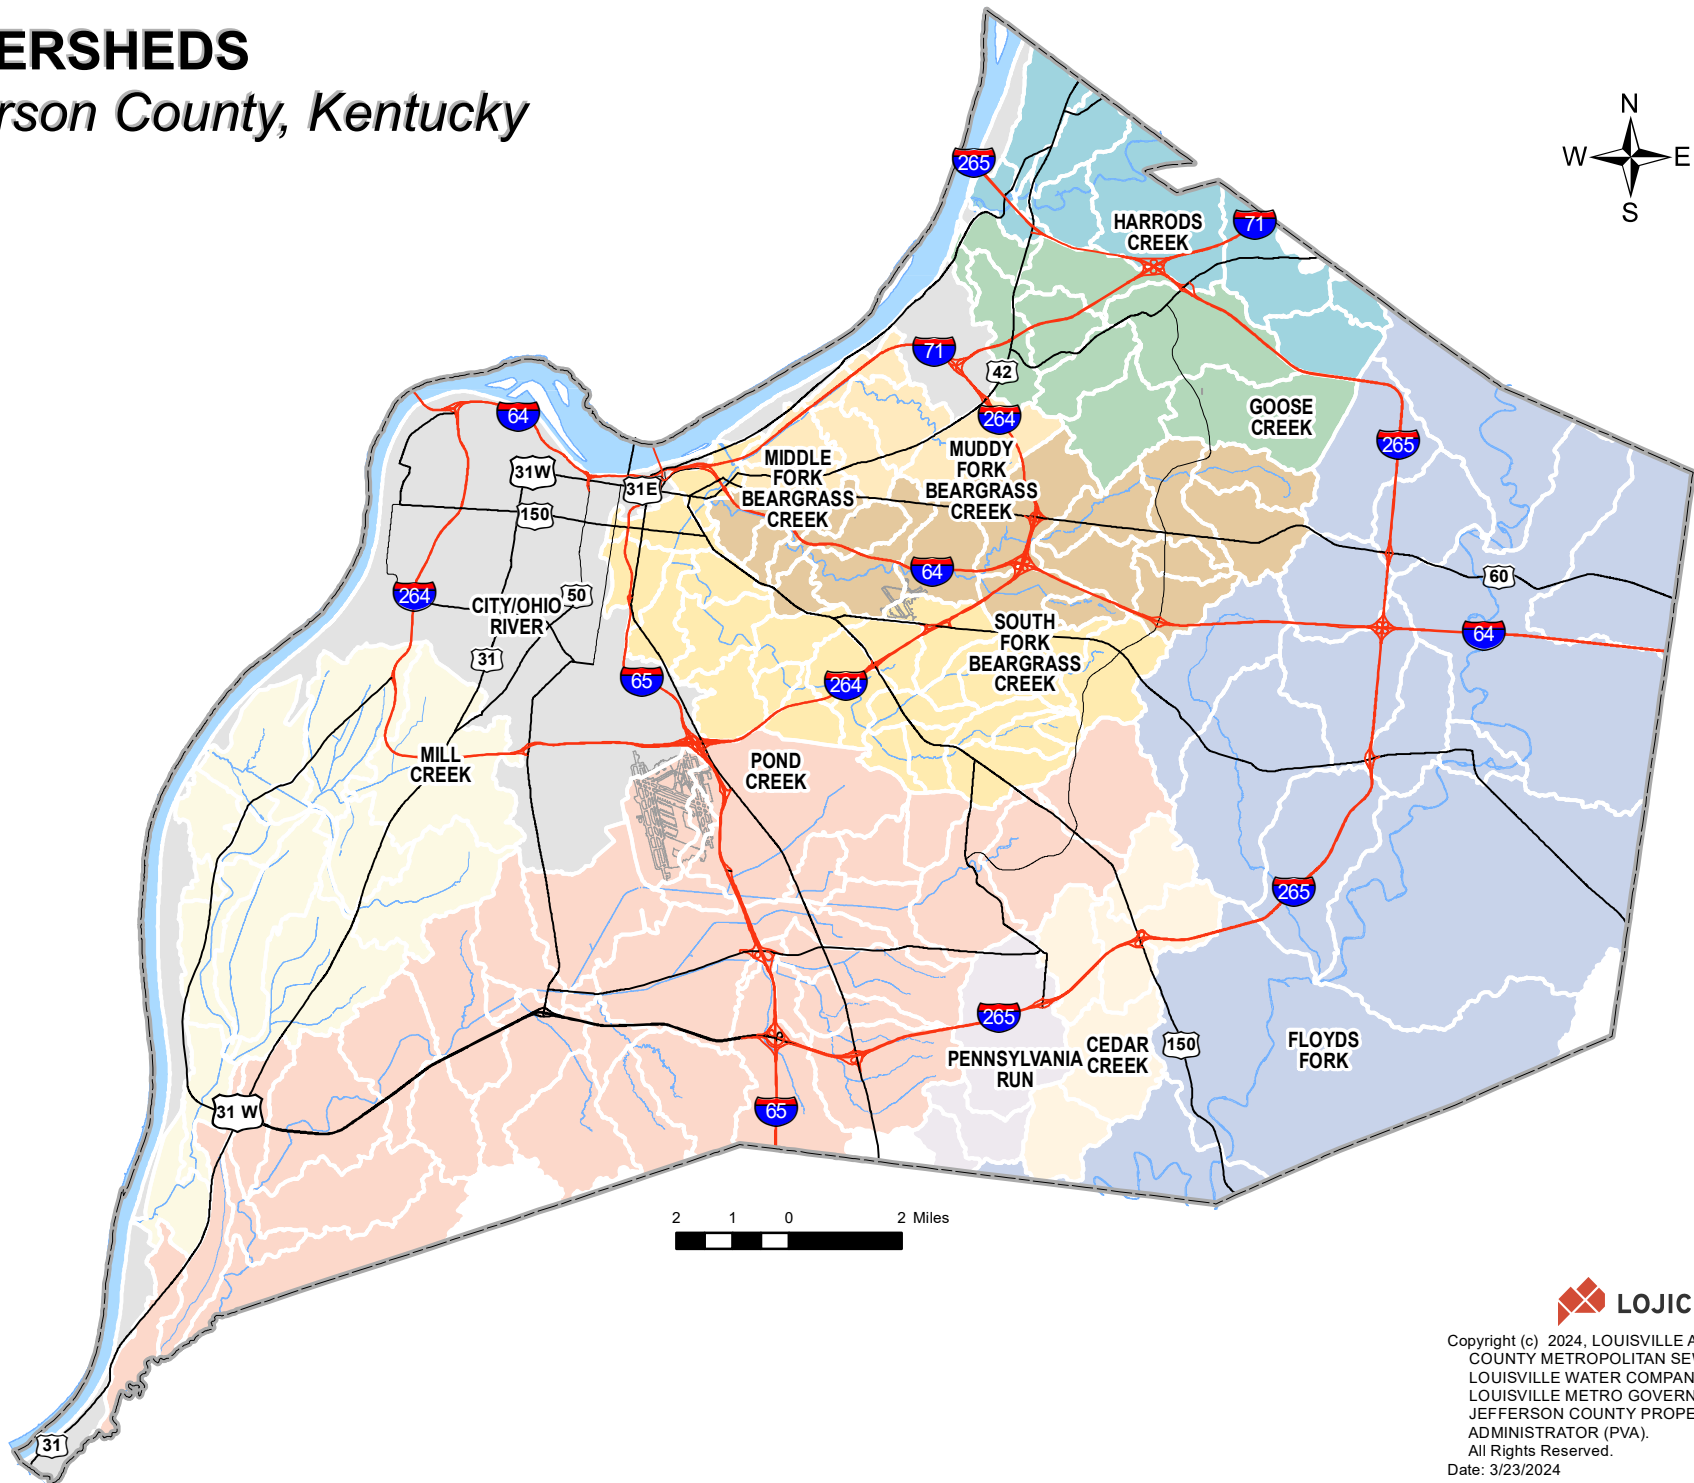

WATERSHEDS

Jefferson County, Kentucky

Copyright (c) 2024, LOUISVILLE AND JEFFERSON COUNTY METROPOLITAN SEWER DISTRICT (MSD), LOUISVILLE WATER COMPANY (LWC), LOUISVILLE METRO GOVERNMENT, and JEFFERSON COUNTY PROPERTY VALUATION ADMINISTRATOR (PVA). All Rights Reserved.
Date: 3/23/2024