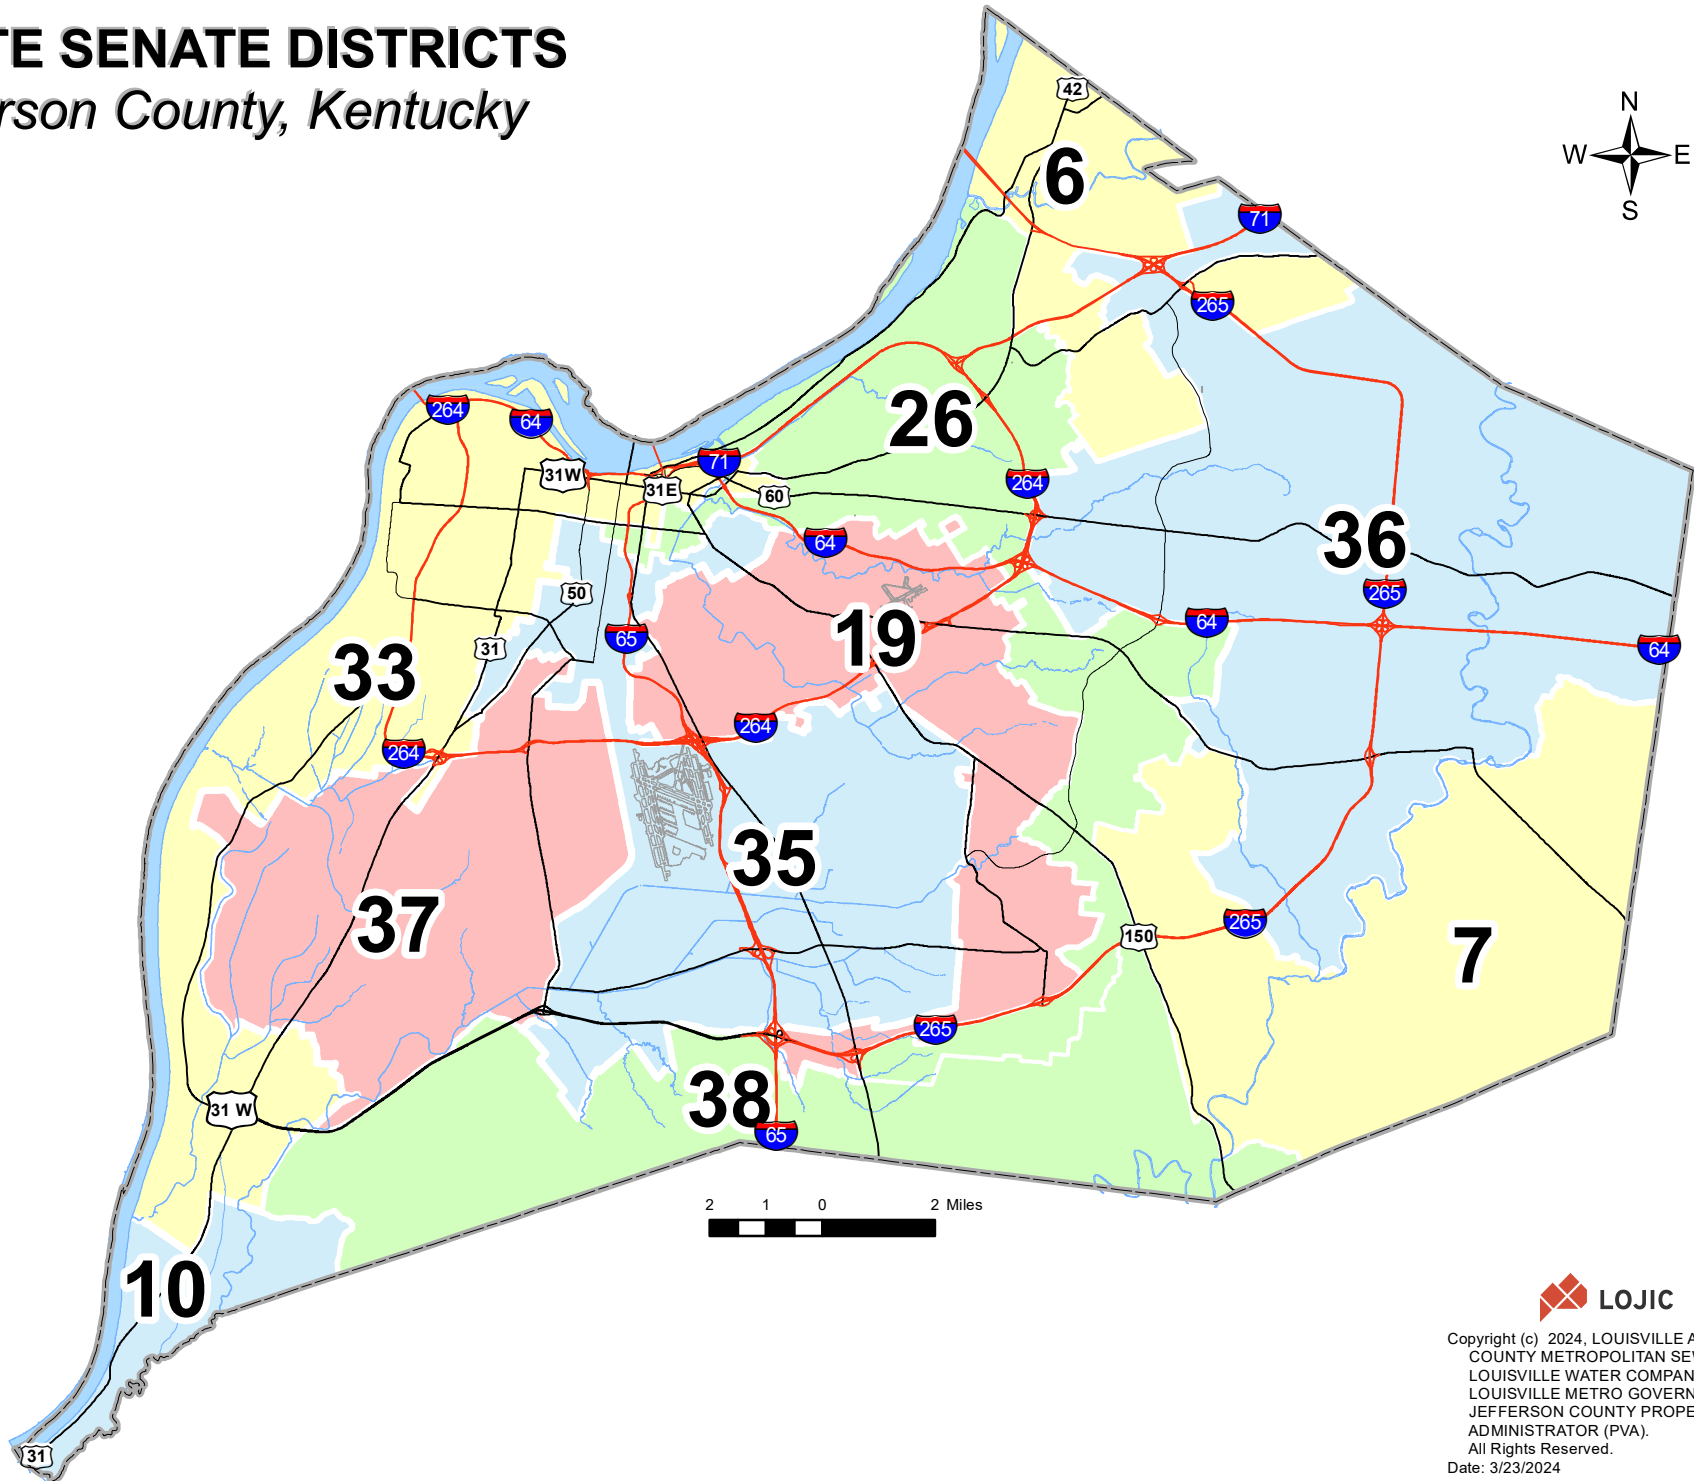

STATE SENATE DISTRICTS

Jefferson County, Kentucky

Copyright (c) 2024, LOUISVILLE AND JEFFERSON COUNTY METROPOLITAN SEWER DISTRICT (MSD), LOUISVILLE WATER COMPANY (LWC), LOUISVILLE METRO GOVERNMENT, and JEFFERSON COUNTY PROPERTY VALUATION ADMINISTRATOR (PVA). All Rights Reserved.
Date: 3/23/2024