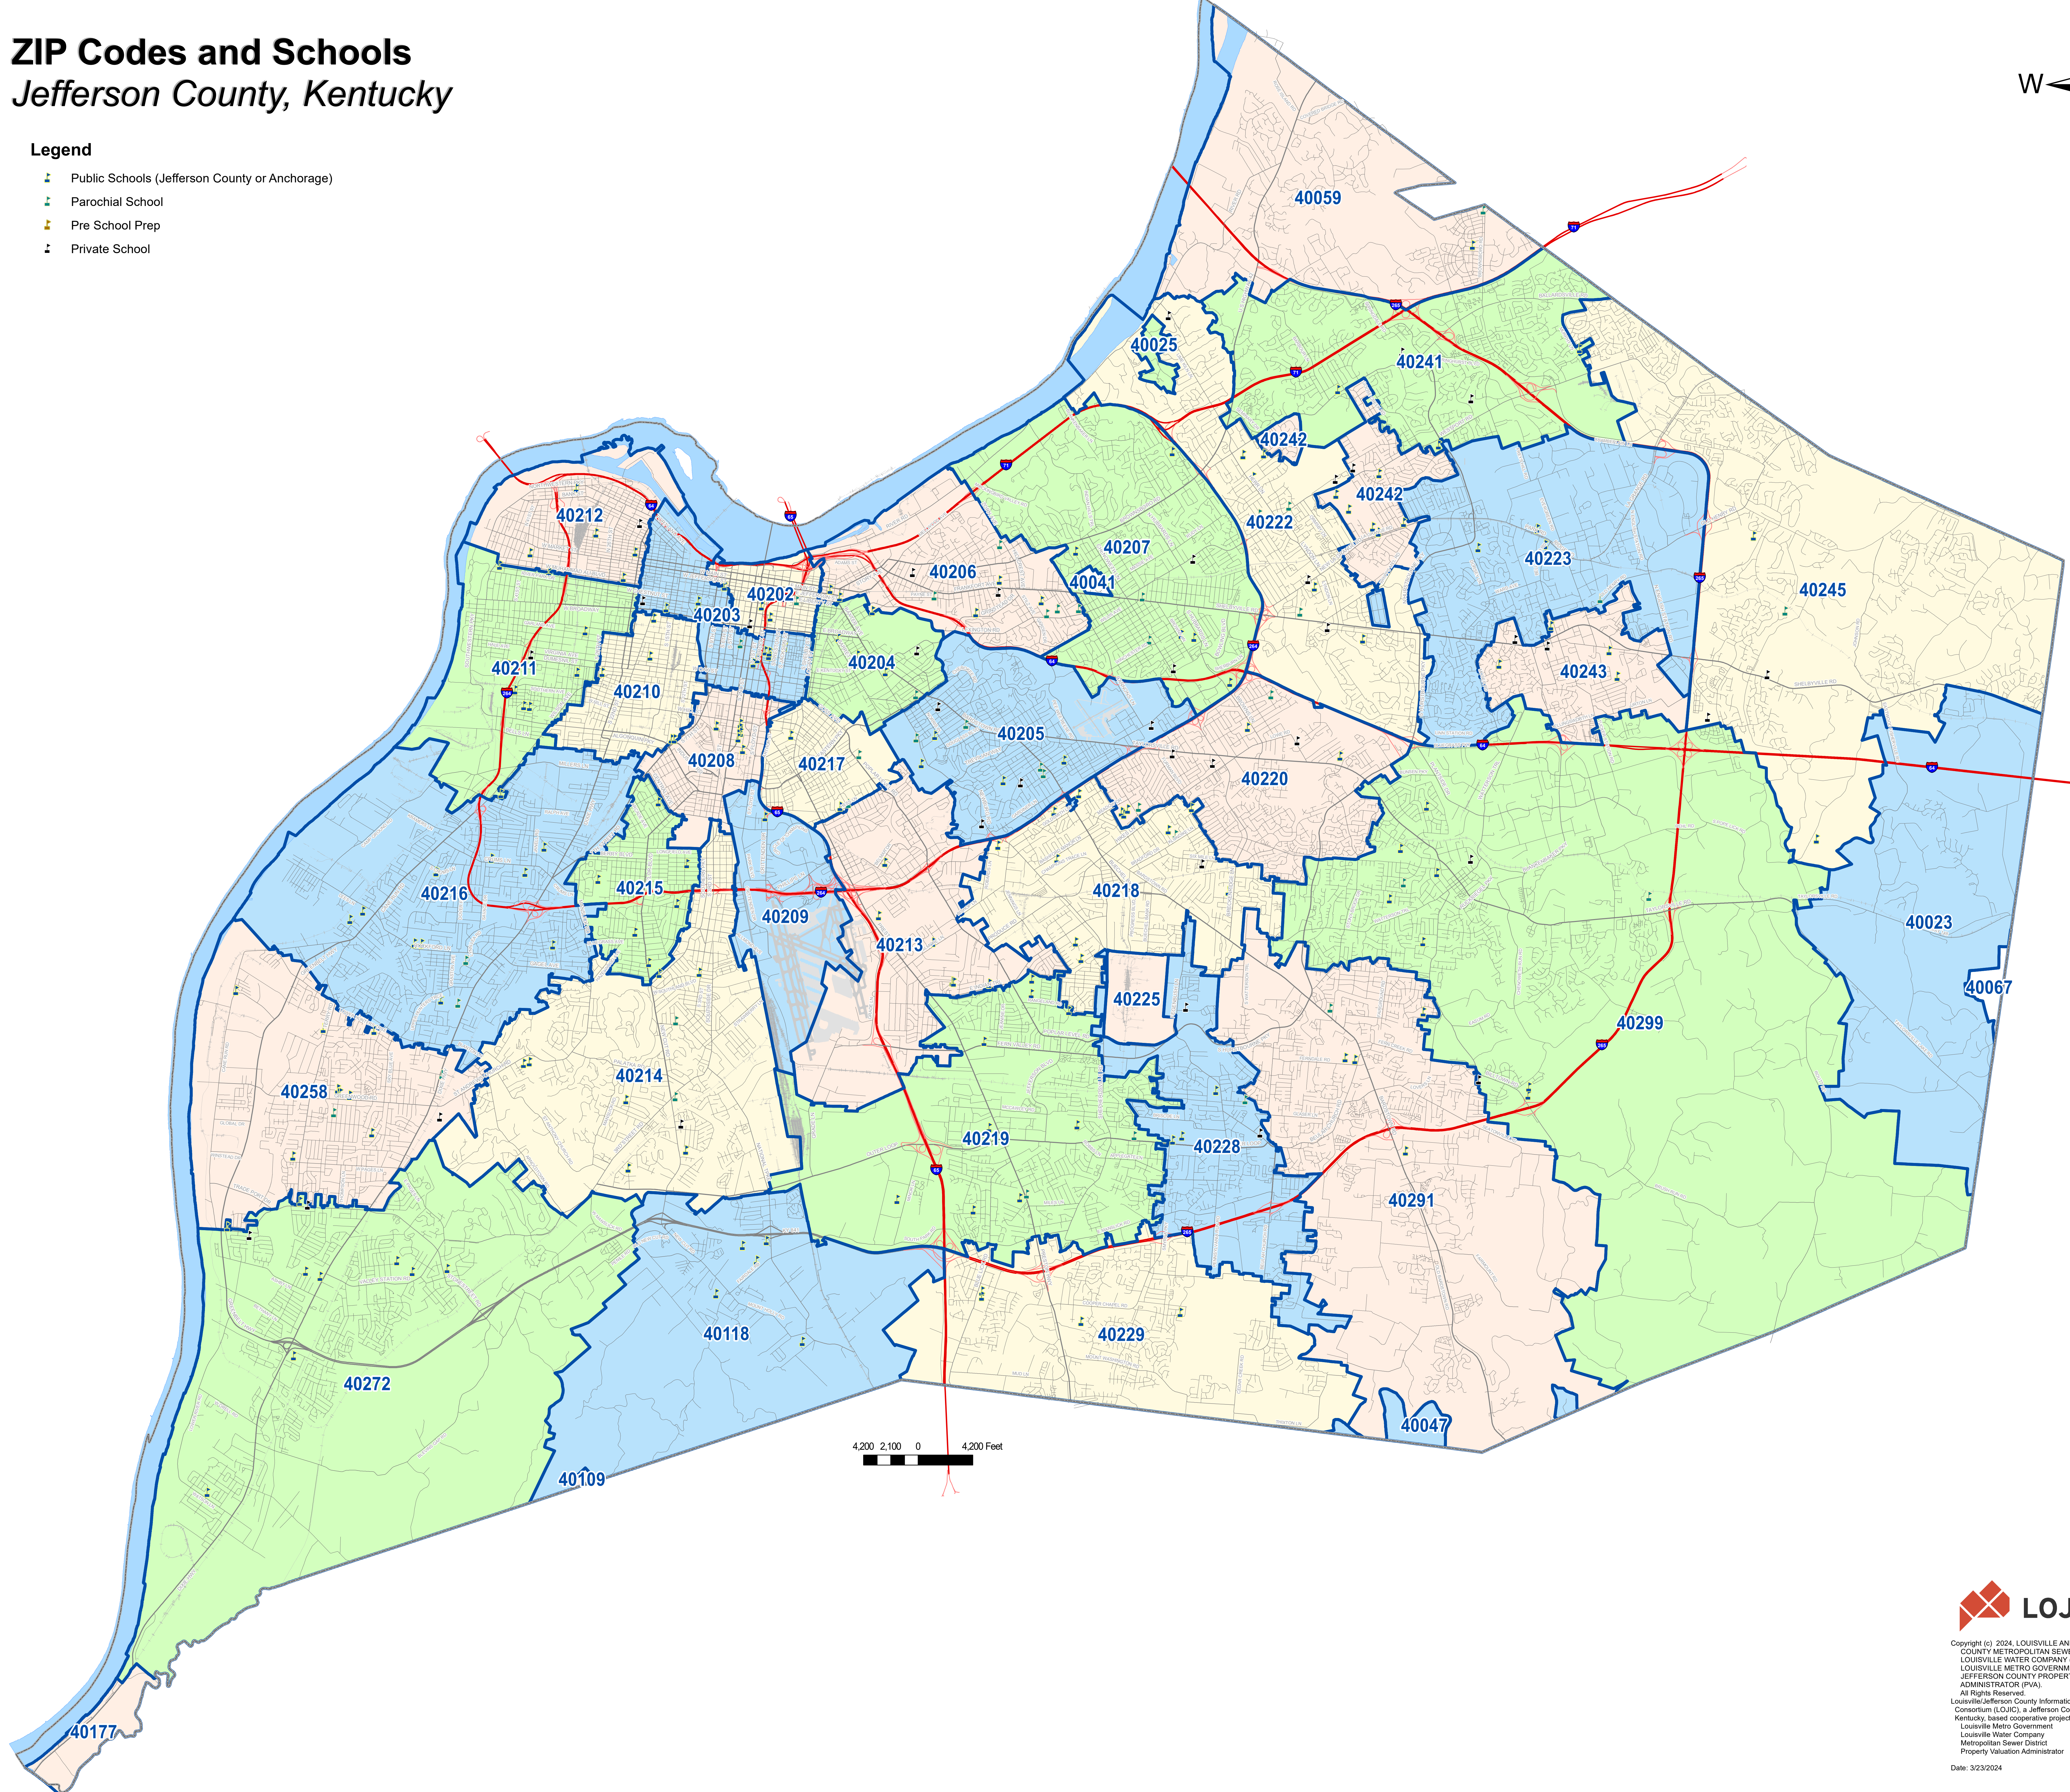

ZIP Codes and Schools

Jefferson County, Kentucky

Legend

- Public Schools (Jefferson County or Anchorage)
- Parochial School
- Pre School Prep
- Private School