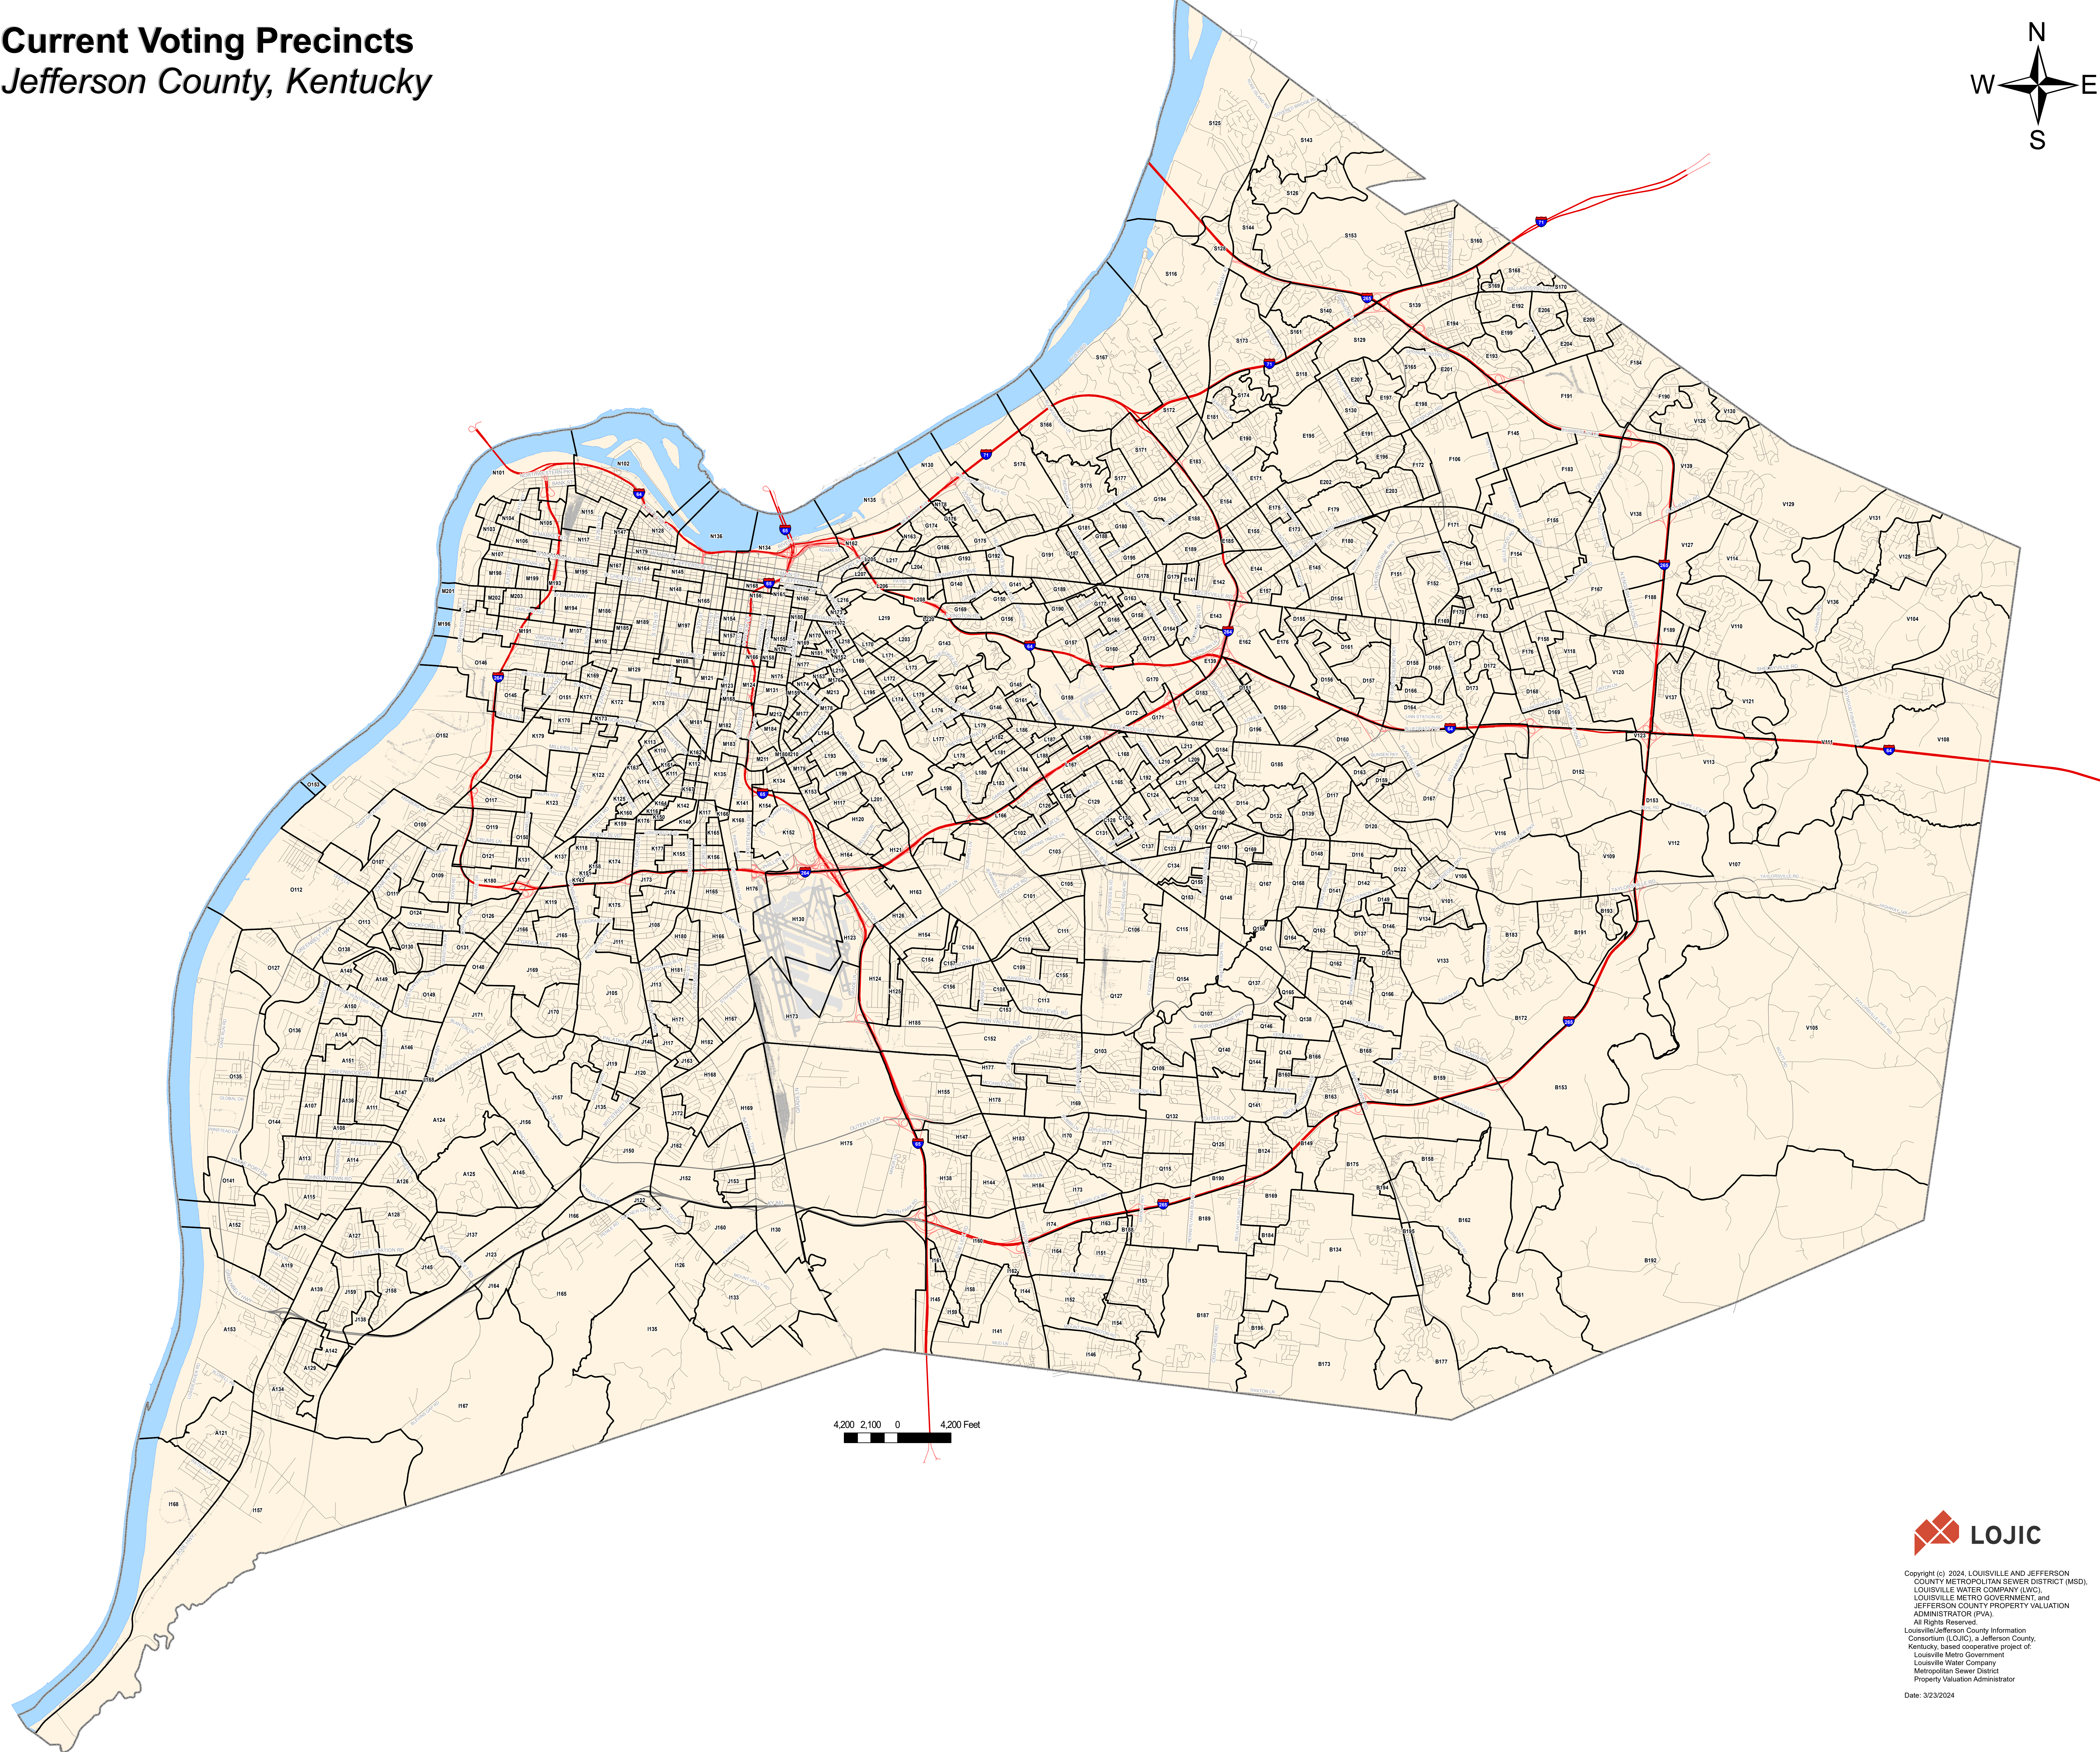

Current Voting Precincts

Jefferson County, Kentucky