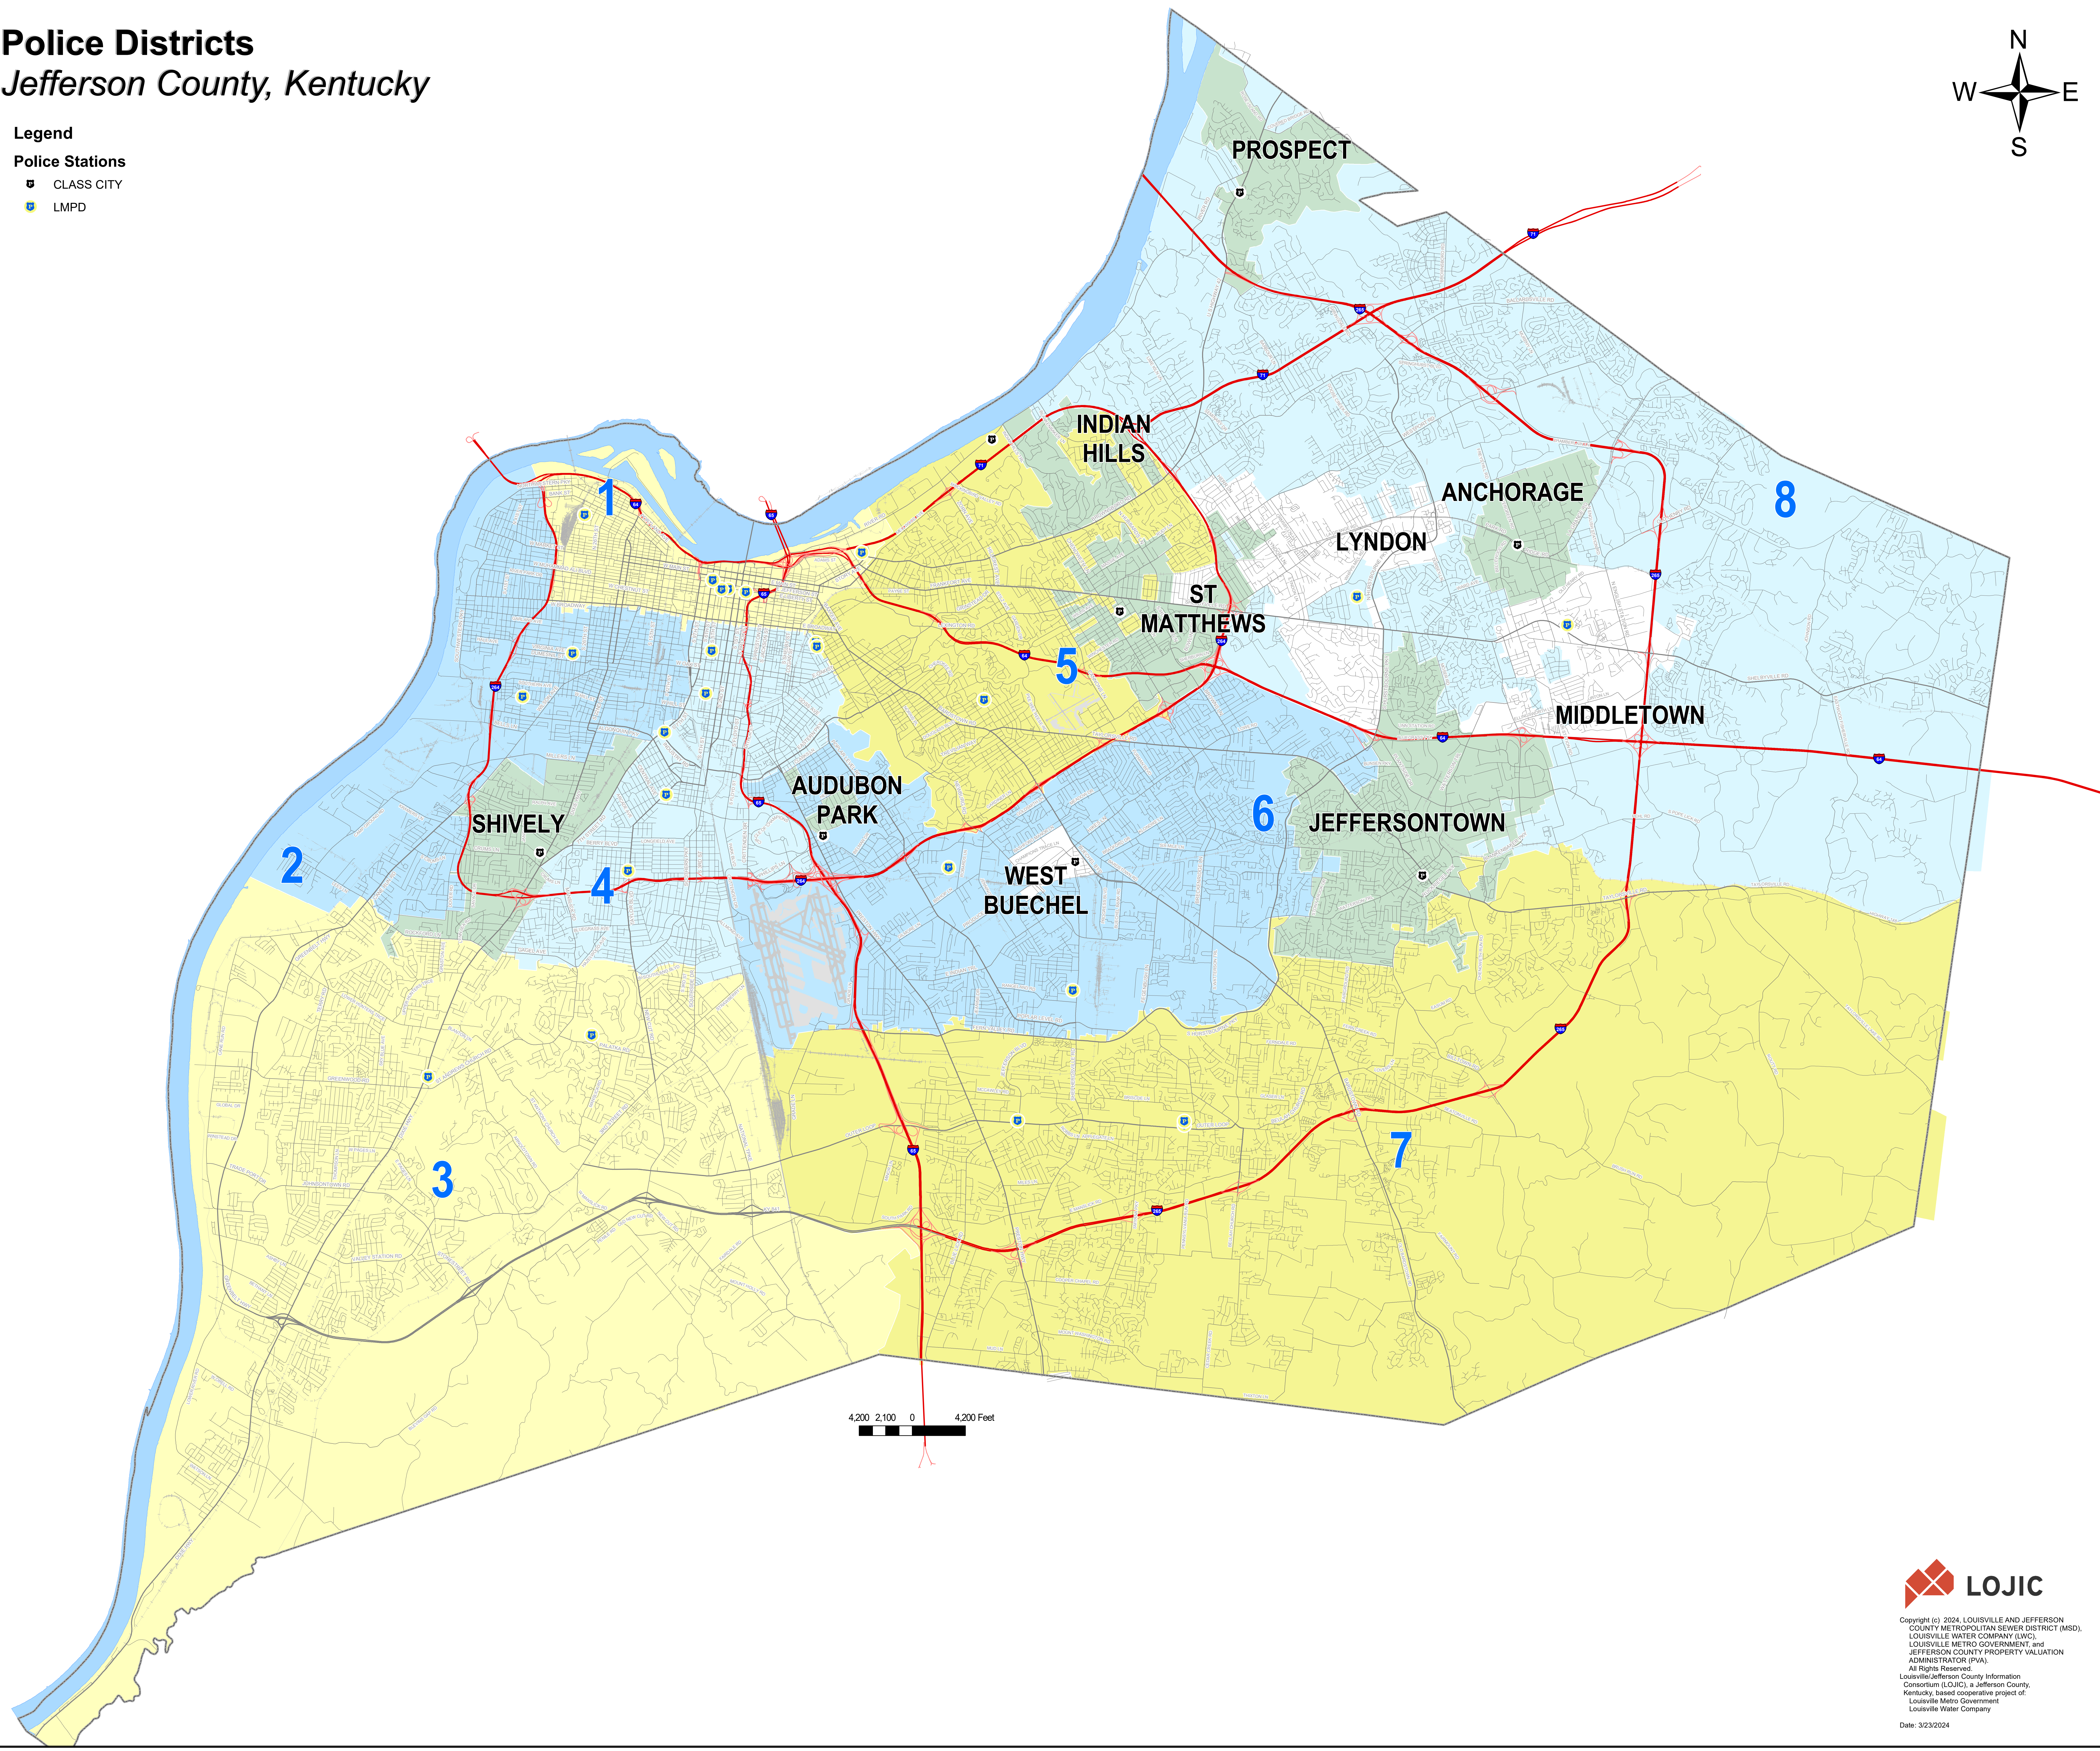

Police Districts

Jefferson County, Kentucky

Legend

1. **Police Stations**
2. CLASS CITY
   - LMPD

Date: 3/23/2024