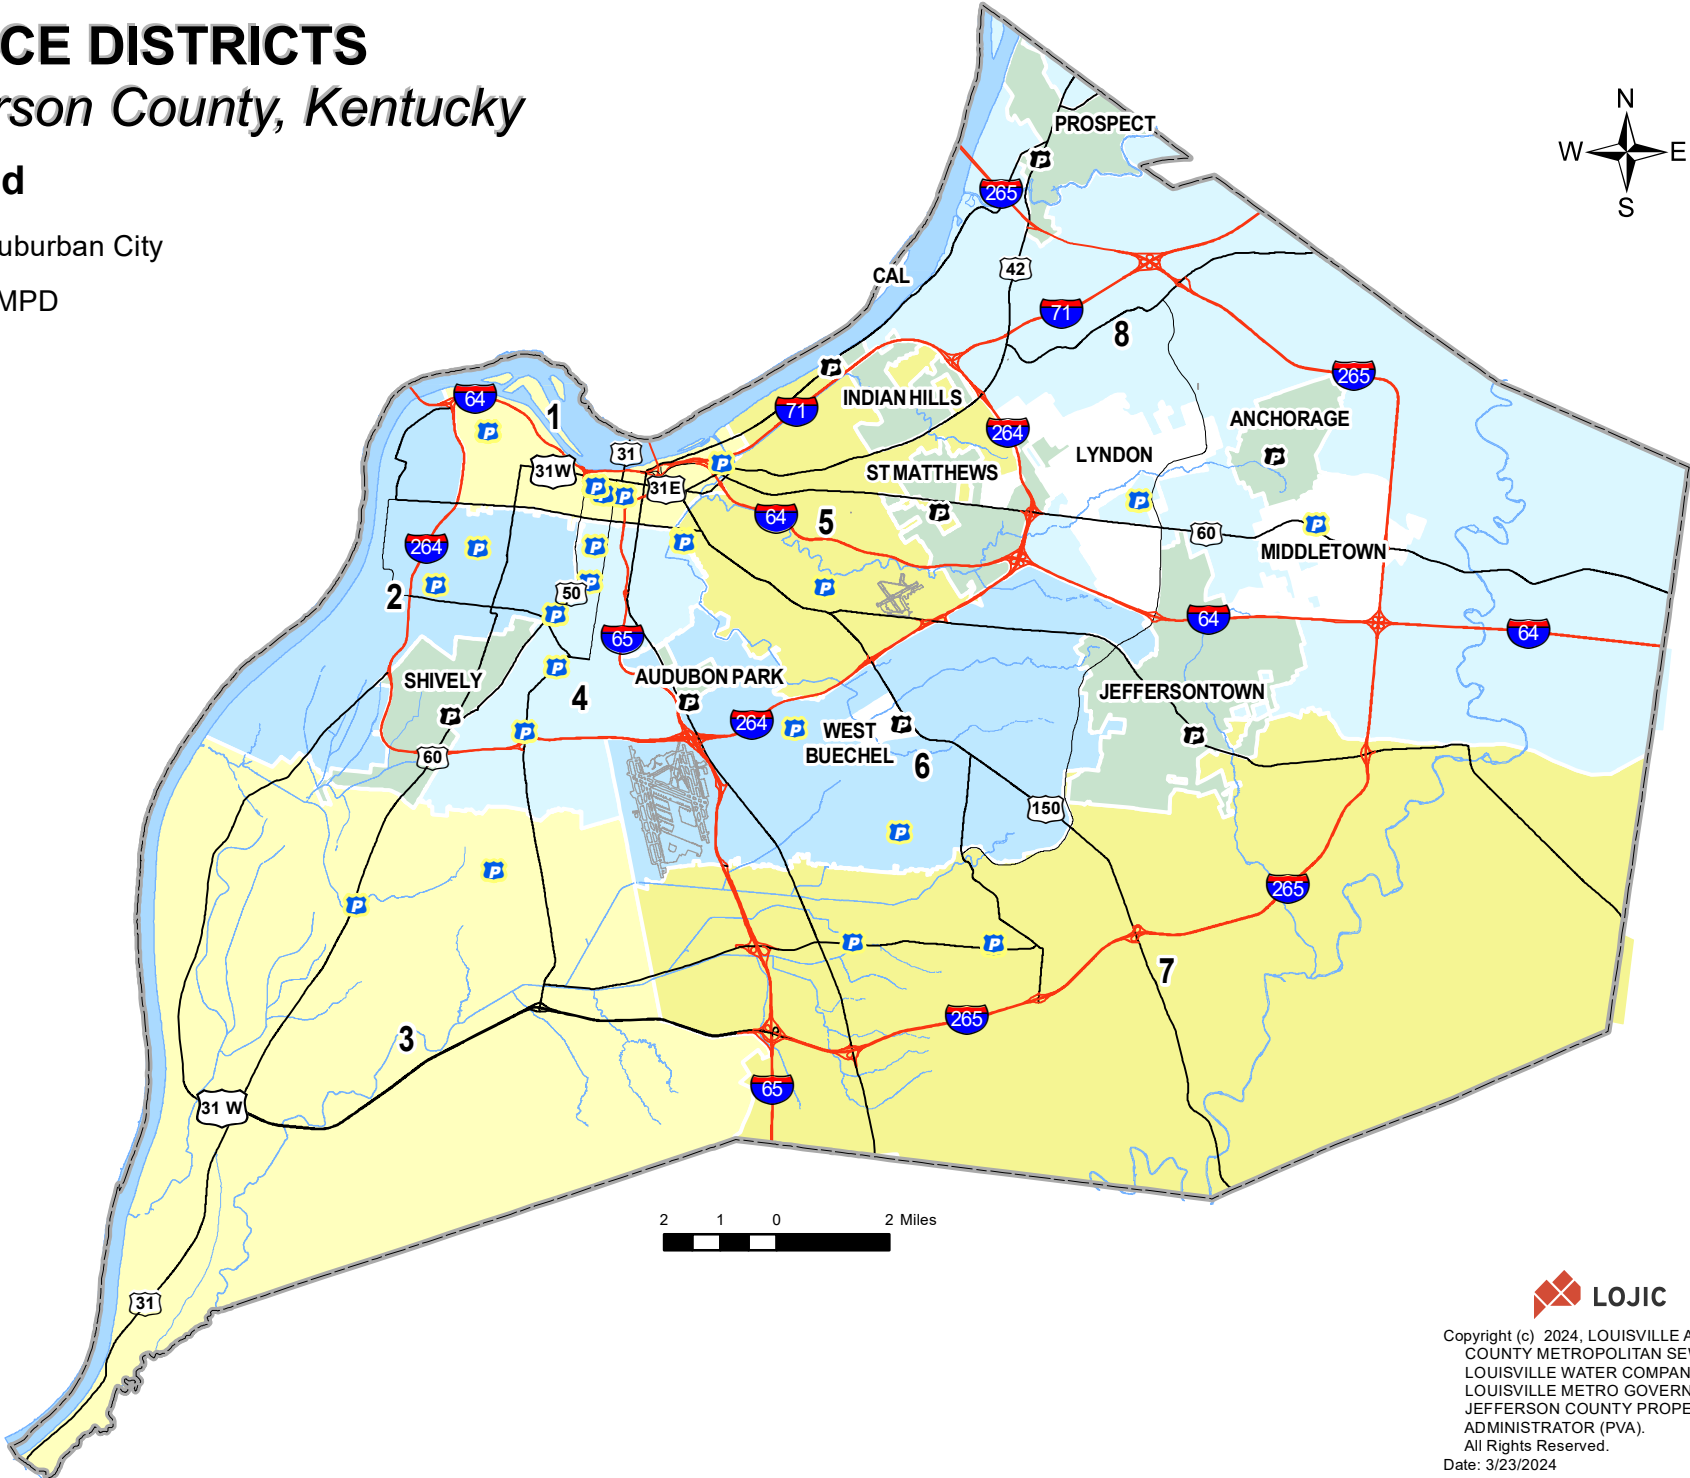

POLICE DISTRICTS

Jefferson County, Kentucky

Legend

-  Suburban City
-  LMPD

Copyright (c) 2024, LOUISVILLE AND JEFFERSON COUNTY METROPOLITAN SEWER DISTRICT (MSD), LOUISVILLE WATER COMPANY (LWC), LOUISVILLE METRO GOVERNMENT, and JEFFERSON COUNTY PROPERTY VALUATION ADMINISTRATOR (PVA). All Rights Reserved. Date: 3/23/2024