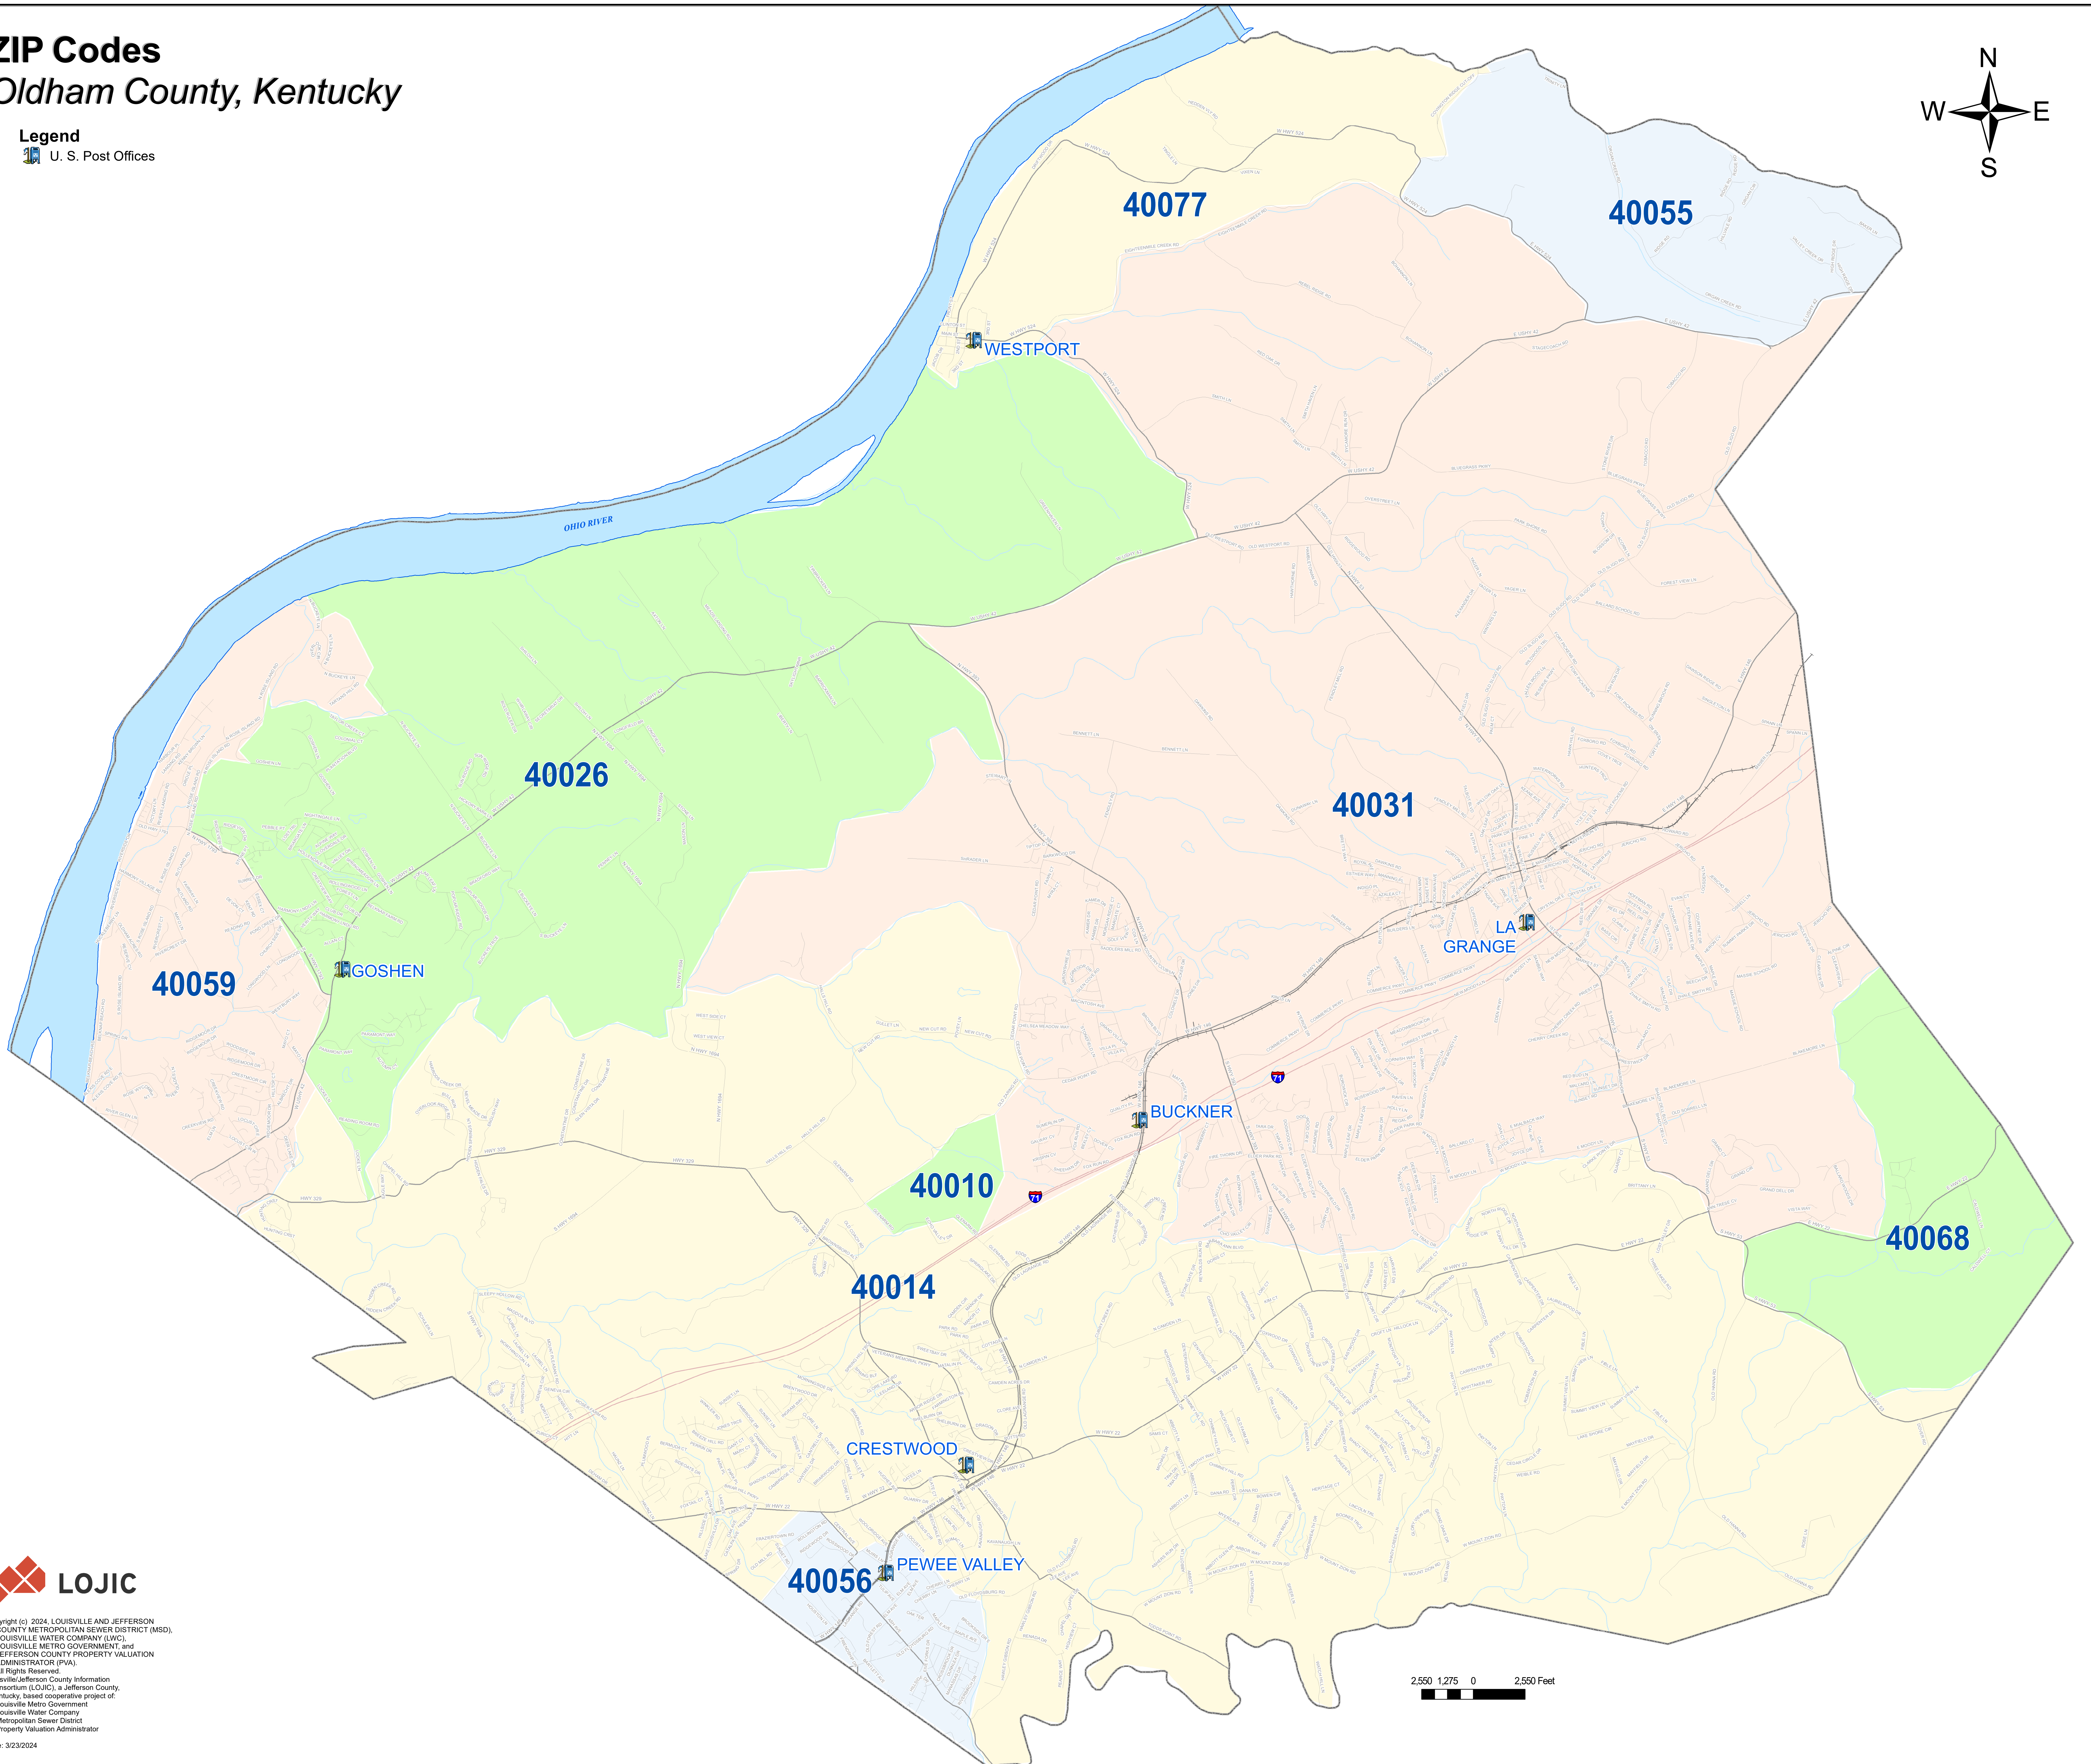

ZIP Codes

Oldham County, Kentucky

Legend

U. S. Post Offices

Date: 3/23/2024

2,550 1,275 0 2,550 Feet