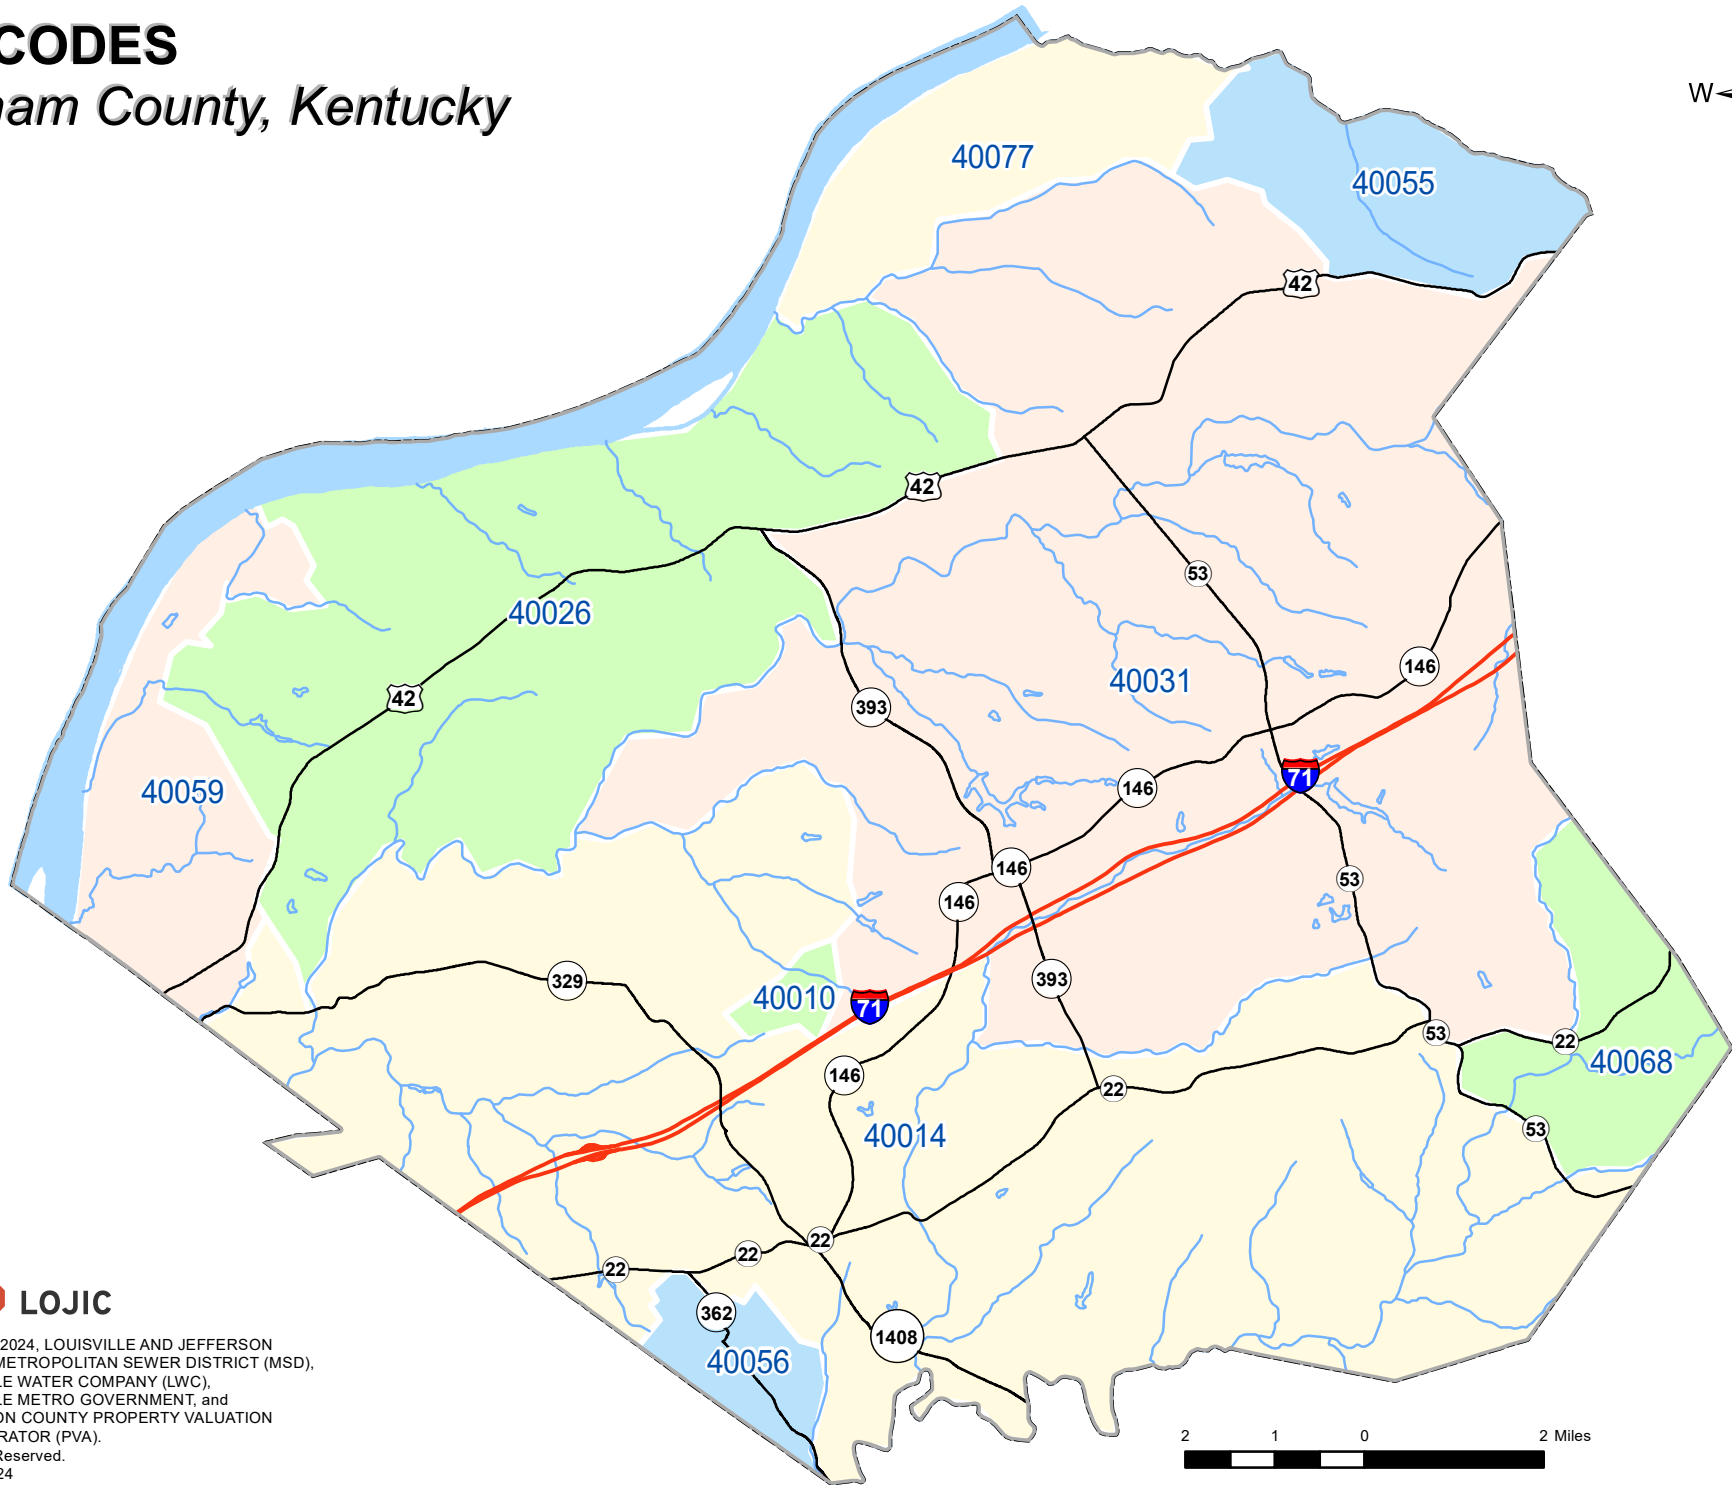

# ZIP CODES

## Oldham County, Kentucky

Copyright (c) 2024, LOUISVILLE AND JEFFERSON COUNTY METROPOLITAN SEWER DISTRICT (MSD), LOUISVILLE WATER COMPANY (LWC), LOUISVILLE METRO GOVERNMENT, and JEFFERSON COUNTY PROPERTY VALUATION ADMINISTRATOR (PVA). All Rights Reserved. Date: 3/23/2024