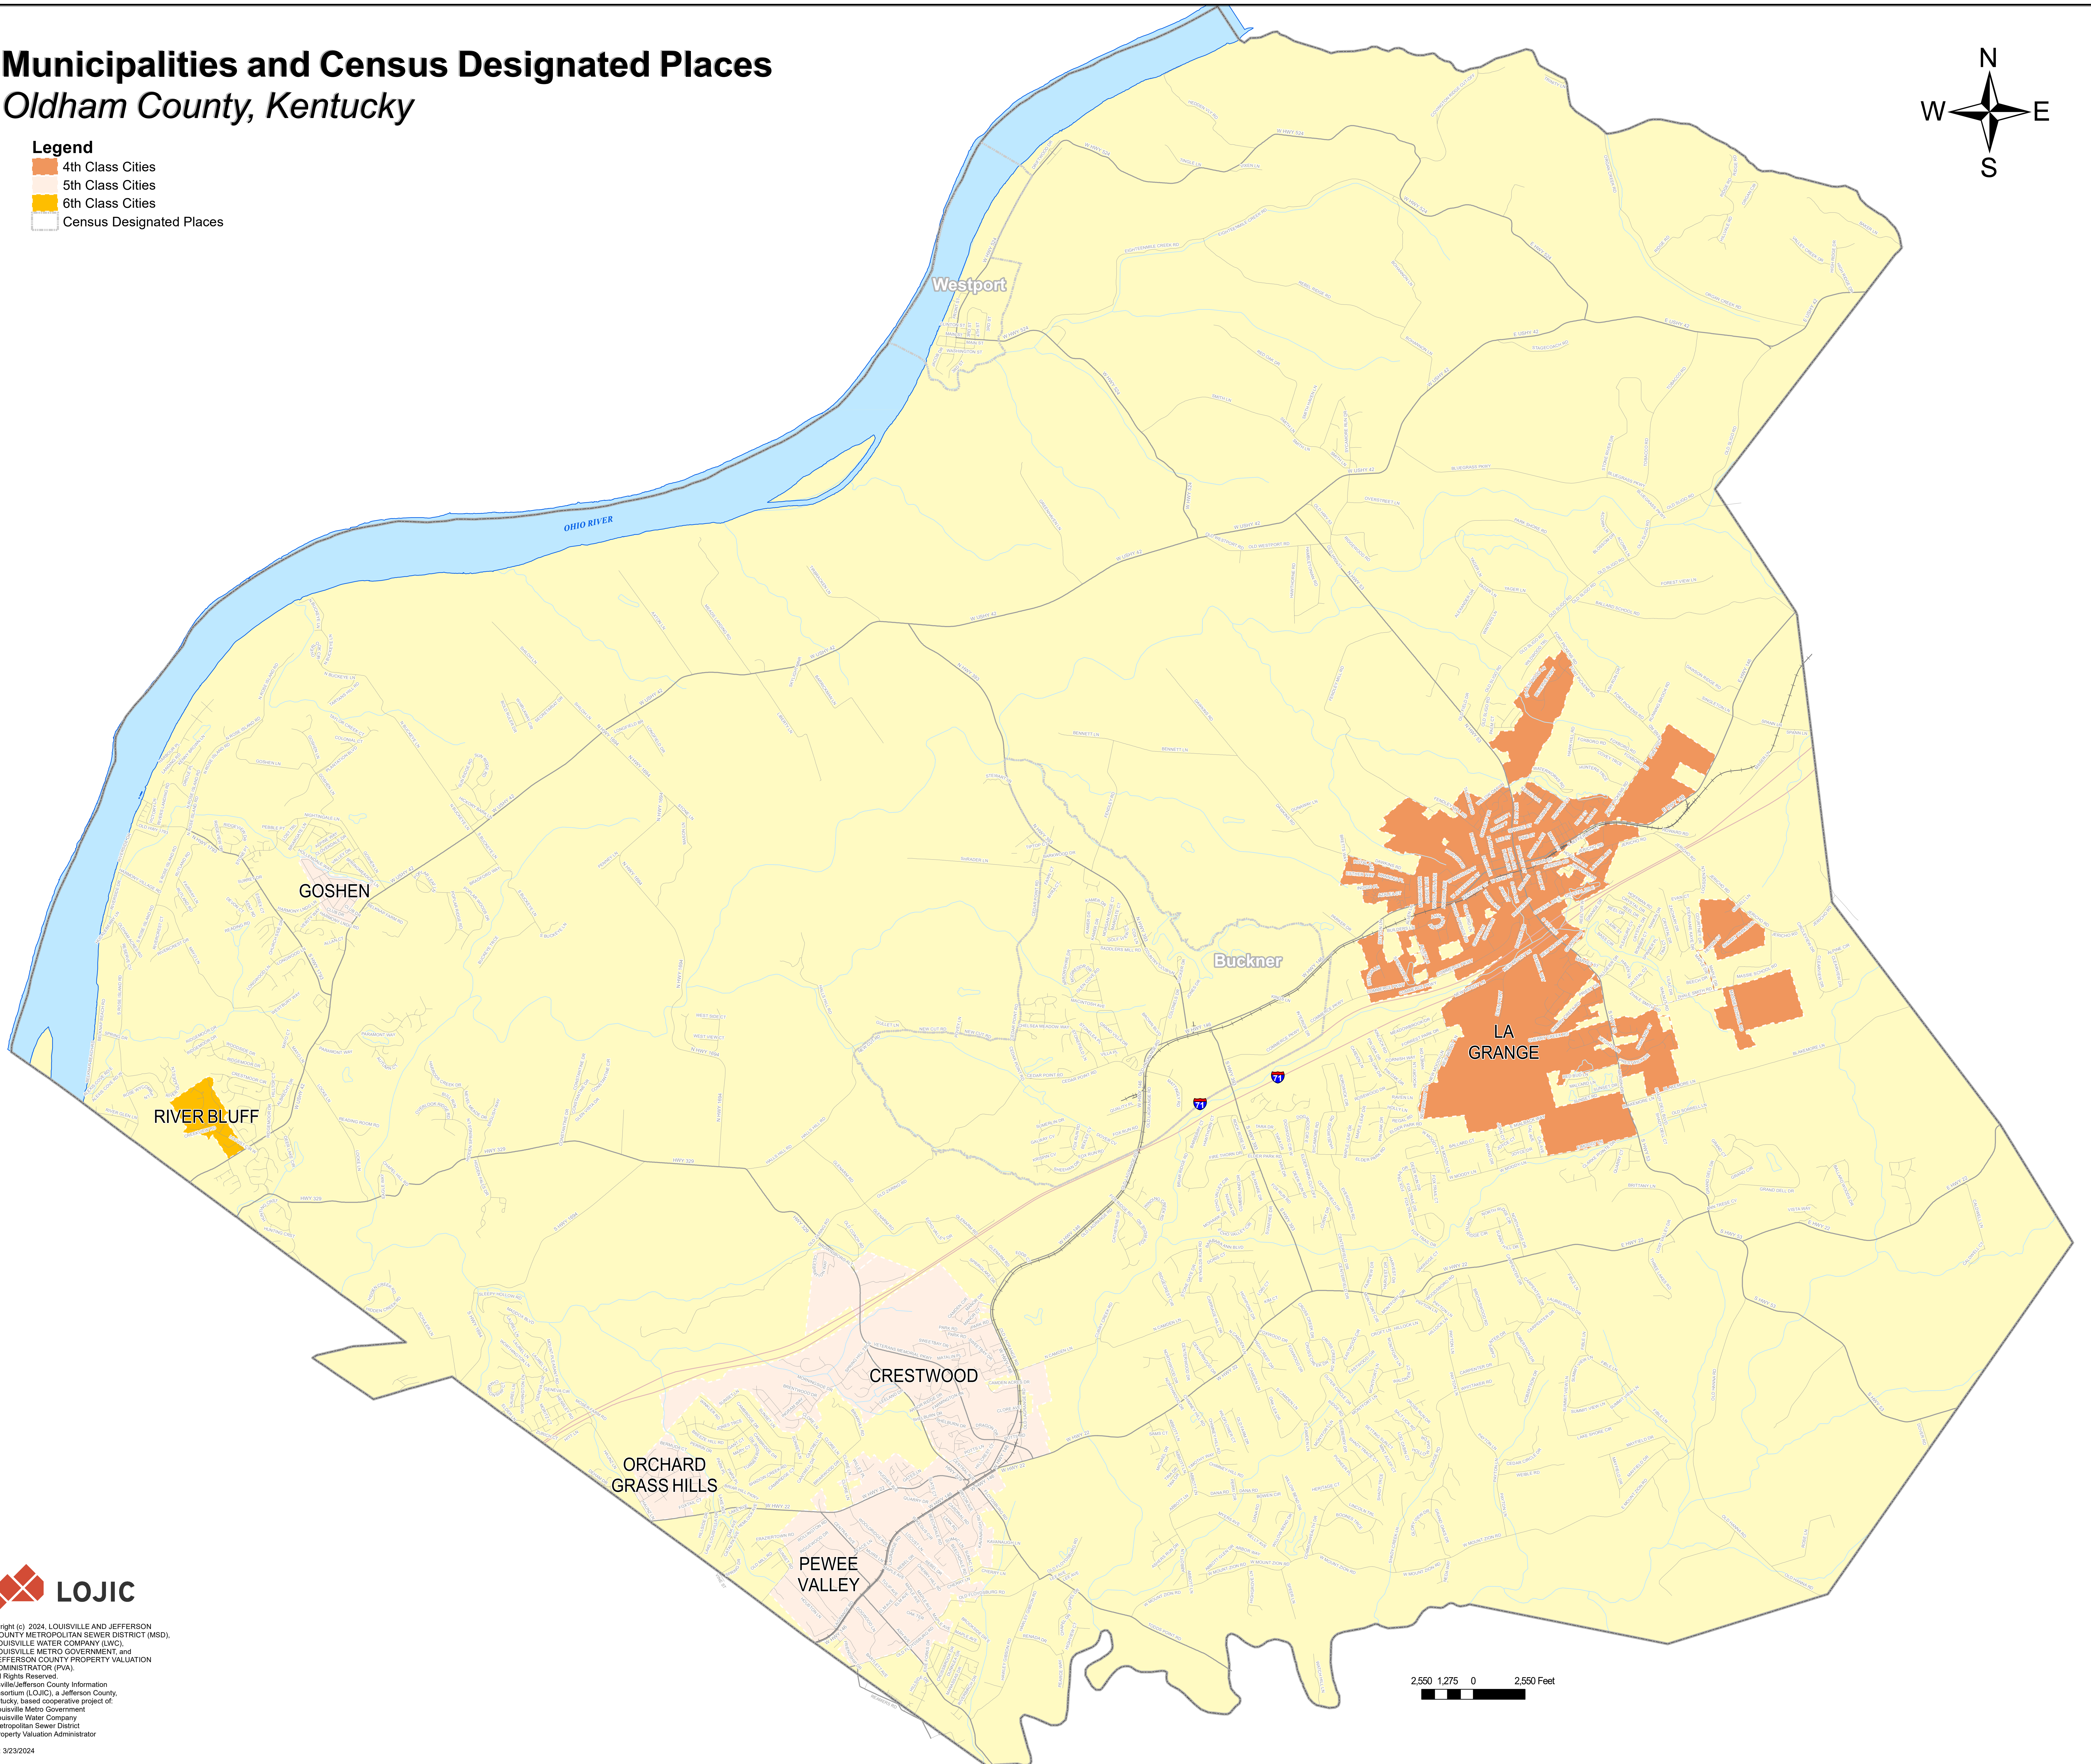

Municipalities and Census Designated Places Oldham County, Kentucky

1. **Legend**
2. 4th Class Cities
   - 5th Class Cities
   - 6th Class Cities
   - Census Designated Places

Date: 3/23/2024

2,550 1,275 0 2,550 Feet