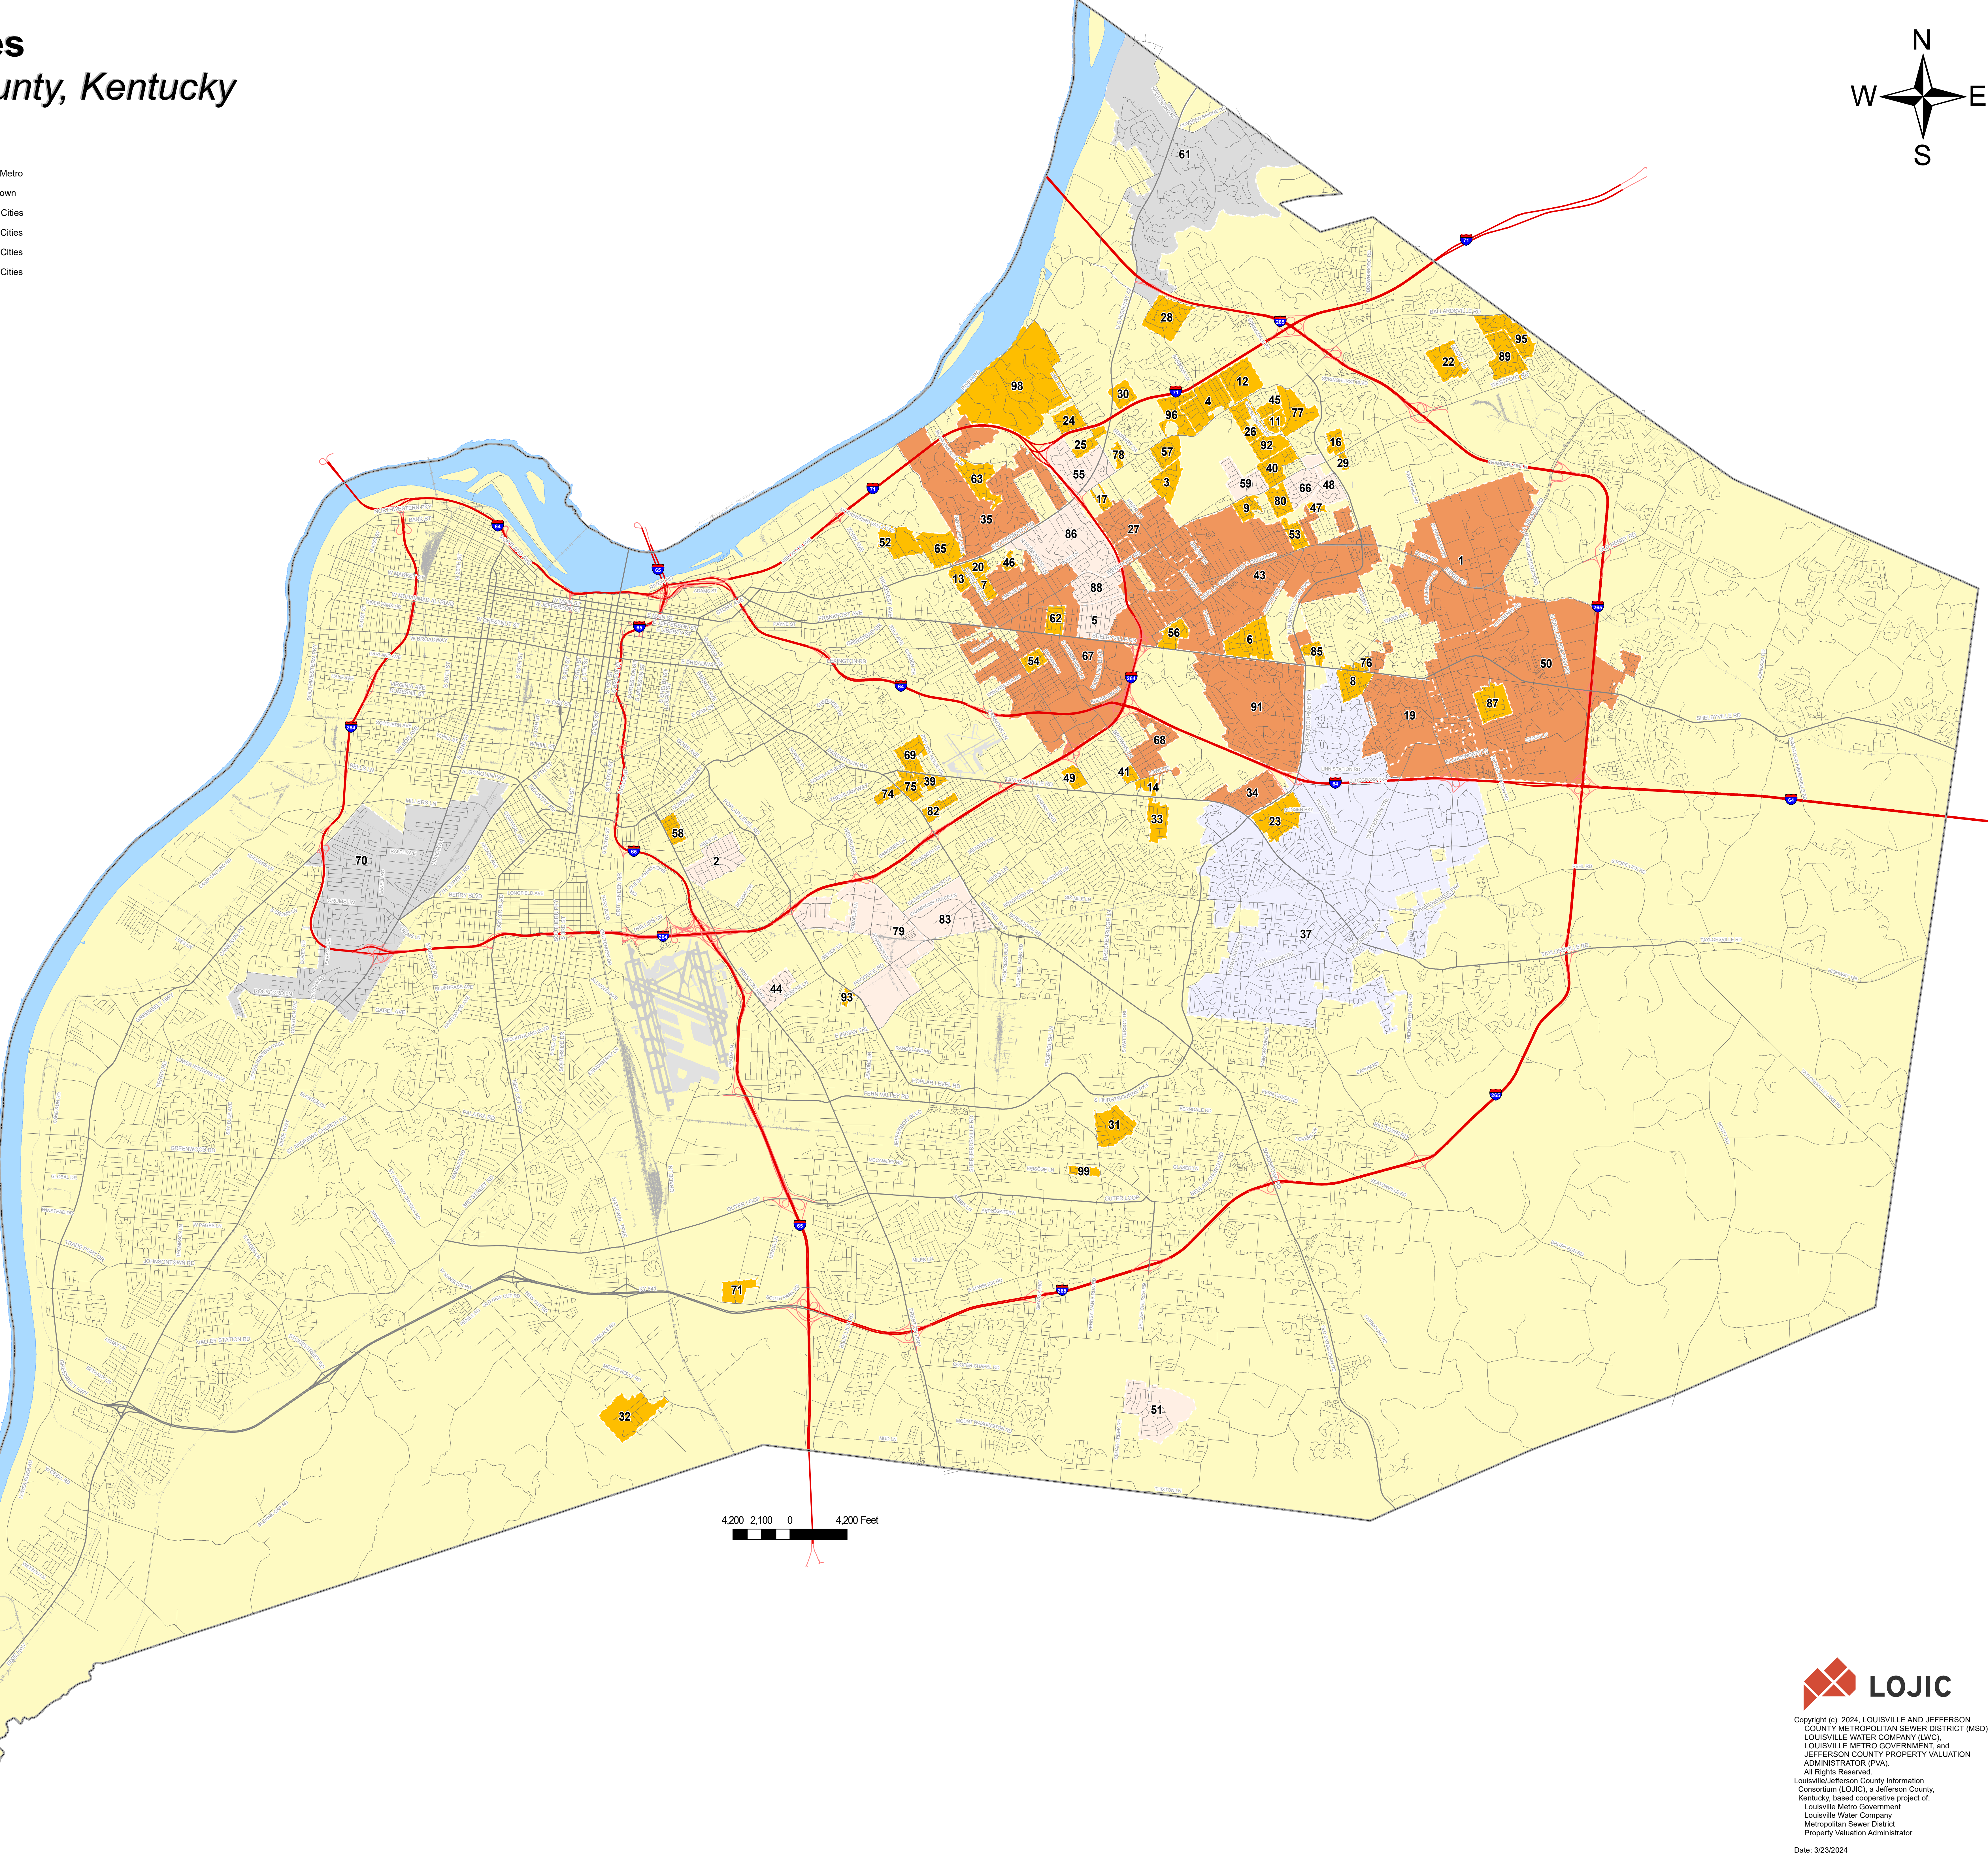

Municipalities

Jefferson County, Kentucky

Legend

- 1, ANCHORAGE
- 2, AUDUBON PARK
- 3, BANCROFT
- 4, BARBOURMEADE
- 5, BEECHWOOD VILLAGE
- 6, BELLEMEADE
- 7, BELLEWOOD
- 8, BLUE RIDGE MANOR
- 9, BRIARWOOD
- 11, BROECK POINTE
- 12, BROWNSBORO FARM
- 13, BROWNSBORO VILLAGE
- 14, CAMBRIDGE
- 16, CREEKSIDE
- 17, CROSSGATE
- 19, DOUGLASS HILLS
- 20, DRUID HILLS
- 22, FINCASTLE
- 23, FOREST HILLS
- 24, GLENVIEW HILLS
- 25, GLENVIEW MANOR
- 26, GOOSE CREEK
- 27, GRAYMOOR/DEVONDALE
- 28, GREEN SPRING
- 29, HICKORY HILL
- 30, HILLS AND DALES
- 31, HOLLOW CREEK
- 32, HOLLYVILLA
- 33, HOUSTON ACRES
- 34, HURSTBOURNE ACRES
- 35, INDIAN HILLS
- 37, JEFFERSONTOWN
- 39, KINGSLEY
- 40, LANGDON PLACE
- 41, LINCOLNSHIRE
- 43, LYNDON
- 44, LYNNVIEW
- 45, MANOR CREEK
- 46, MARYHILL ESTATES
- 47, MEADOWBROOK FARM
- 48, MEADOW VALE
- 49, MEADOWVIEW ESTATES
- 50, MIDDLETOWN
- 51, HERITAGE CREEK
- 52, MOCKINGBIRD VALLEY
- 53, MOORLAND
- 54, NORBOURNE ESTATES
- 55, NORTHFIELD
- 56, NORWOOD
- 57, OLD BROWNSBORO PLACE
- 58, PARKWAY VILLAGE
- 59, PLANTATION
- 61, PROSPECT
- 62, RICHLAWN
- 63, RIVERWOOD
- 65, ROLLING FIELDS
- 66, ROLLING HILLS
- 67, ST MATTHEWS
- 68, ST REGIS PARK
- 69, SENECA GARDENS
- 70, SHIVELY
- 71, SOUTH PARK VIEW
- 74, STRATHMOOR MANOR
- 75, STRATHMOOR VILLAGE
- 76, SYCAMORE
- 77, TEN BROECK
- 78, THORNHILL
- 79, WATTERSON PARK
- 80, WESTWOOD
- 82, WELLINGTON
- 83, WEST BUCHEL
- 85, WILDWOOD
- 86, WINDY HILLS
- 87, WOODLAND HILLS
- 88, WOODLAWN PARK
- 89, WORTHINGTON HILLS
- 91, HURSTBOURNE
- 92, MURRAY HILL
- 93, POPLAR HILLS
- 95, COLDSTREAM
- 96, SPRING VALLEY
- 98, GLENVIEW
- 99, SPRING MILL

- Louisville Metro
- Jeffersontown
- 3rd Class Cities
- 4th Class Cities
- 5th Class Cities
- 6th Class Cities

4,200 2,100 0 4,200 Feet