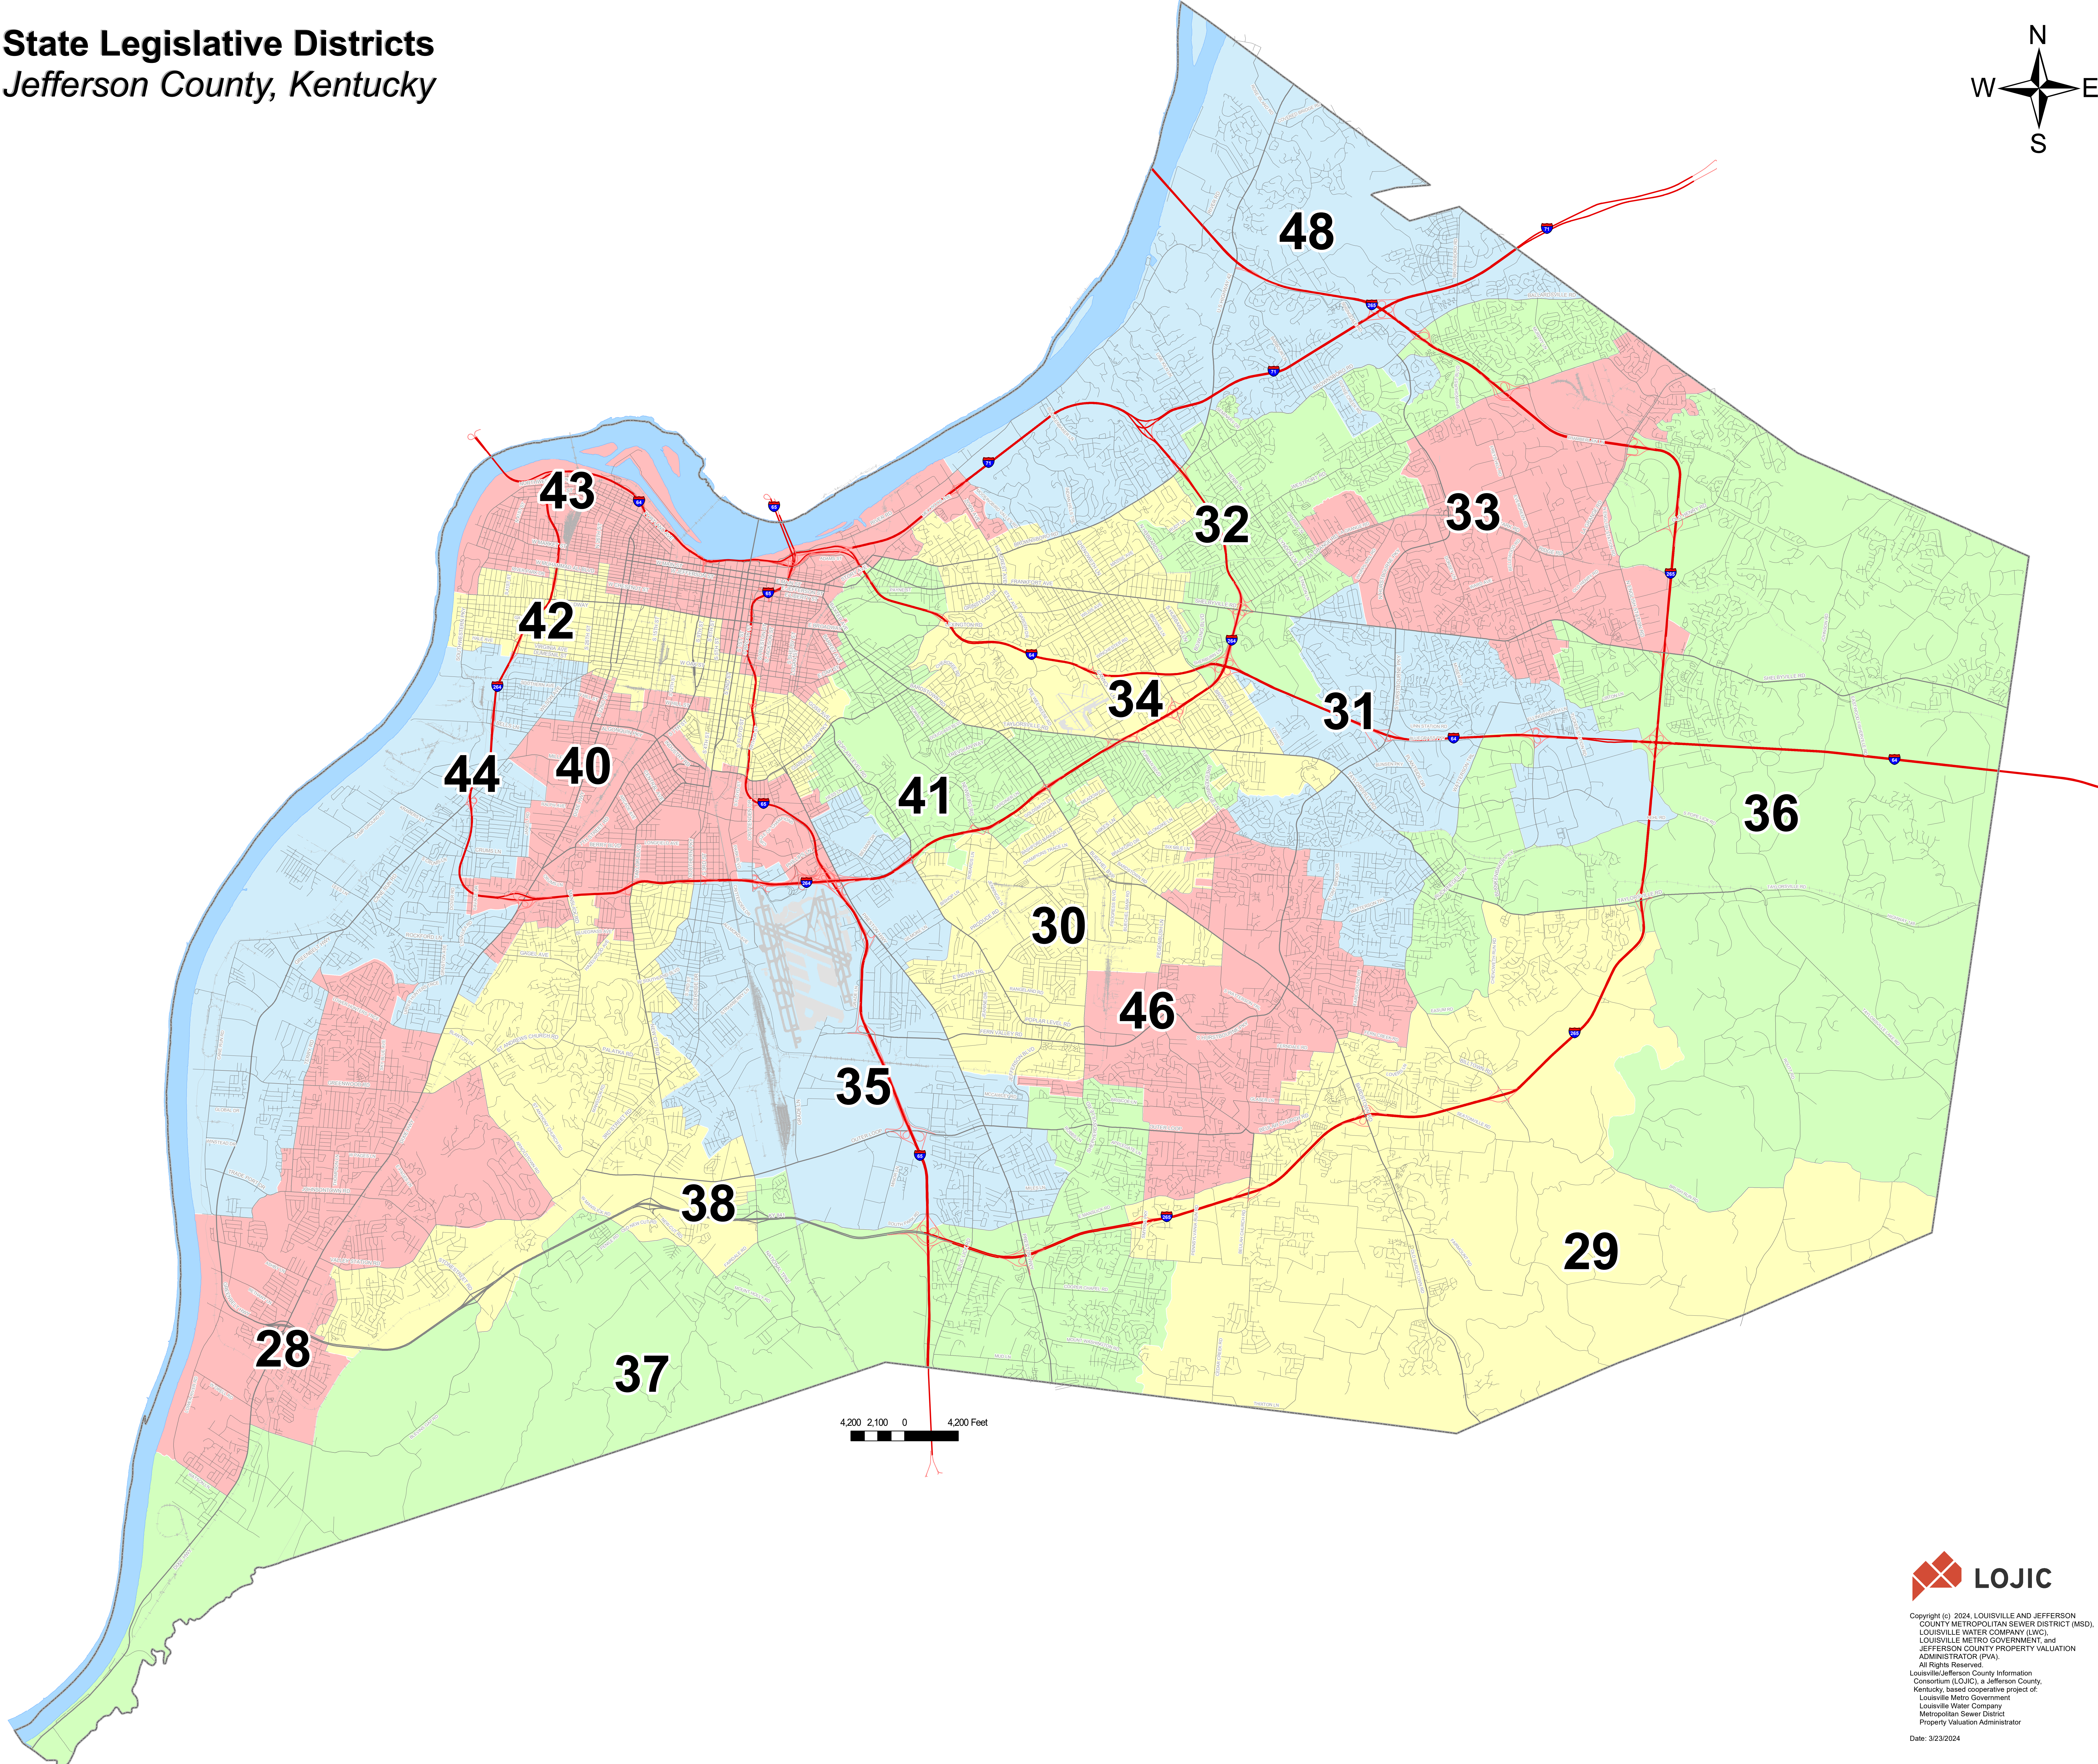

State Legislative Districts

Jefferson County, Kentucky