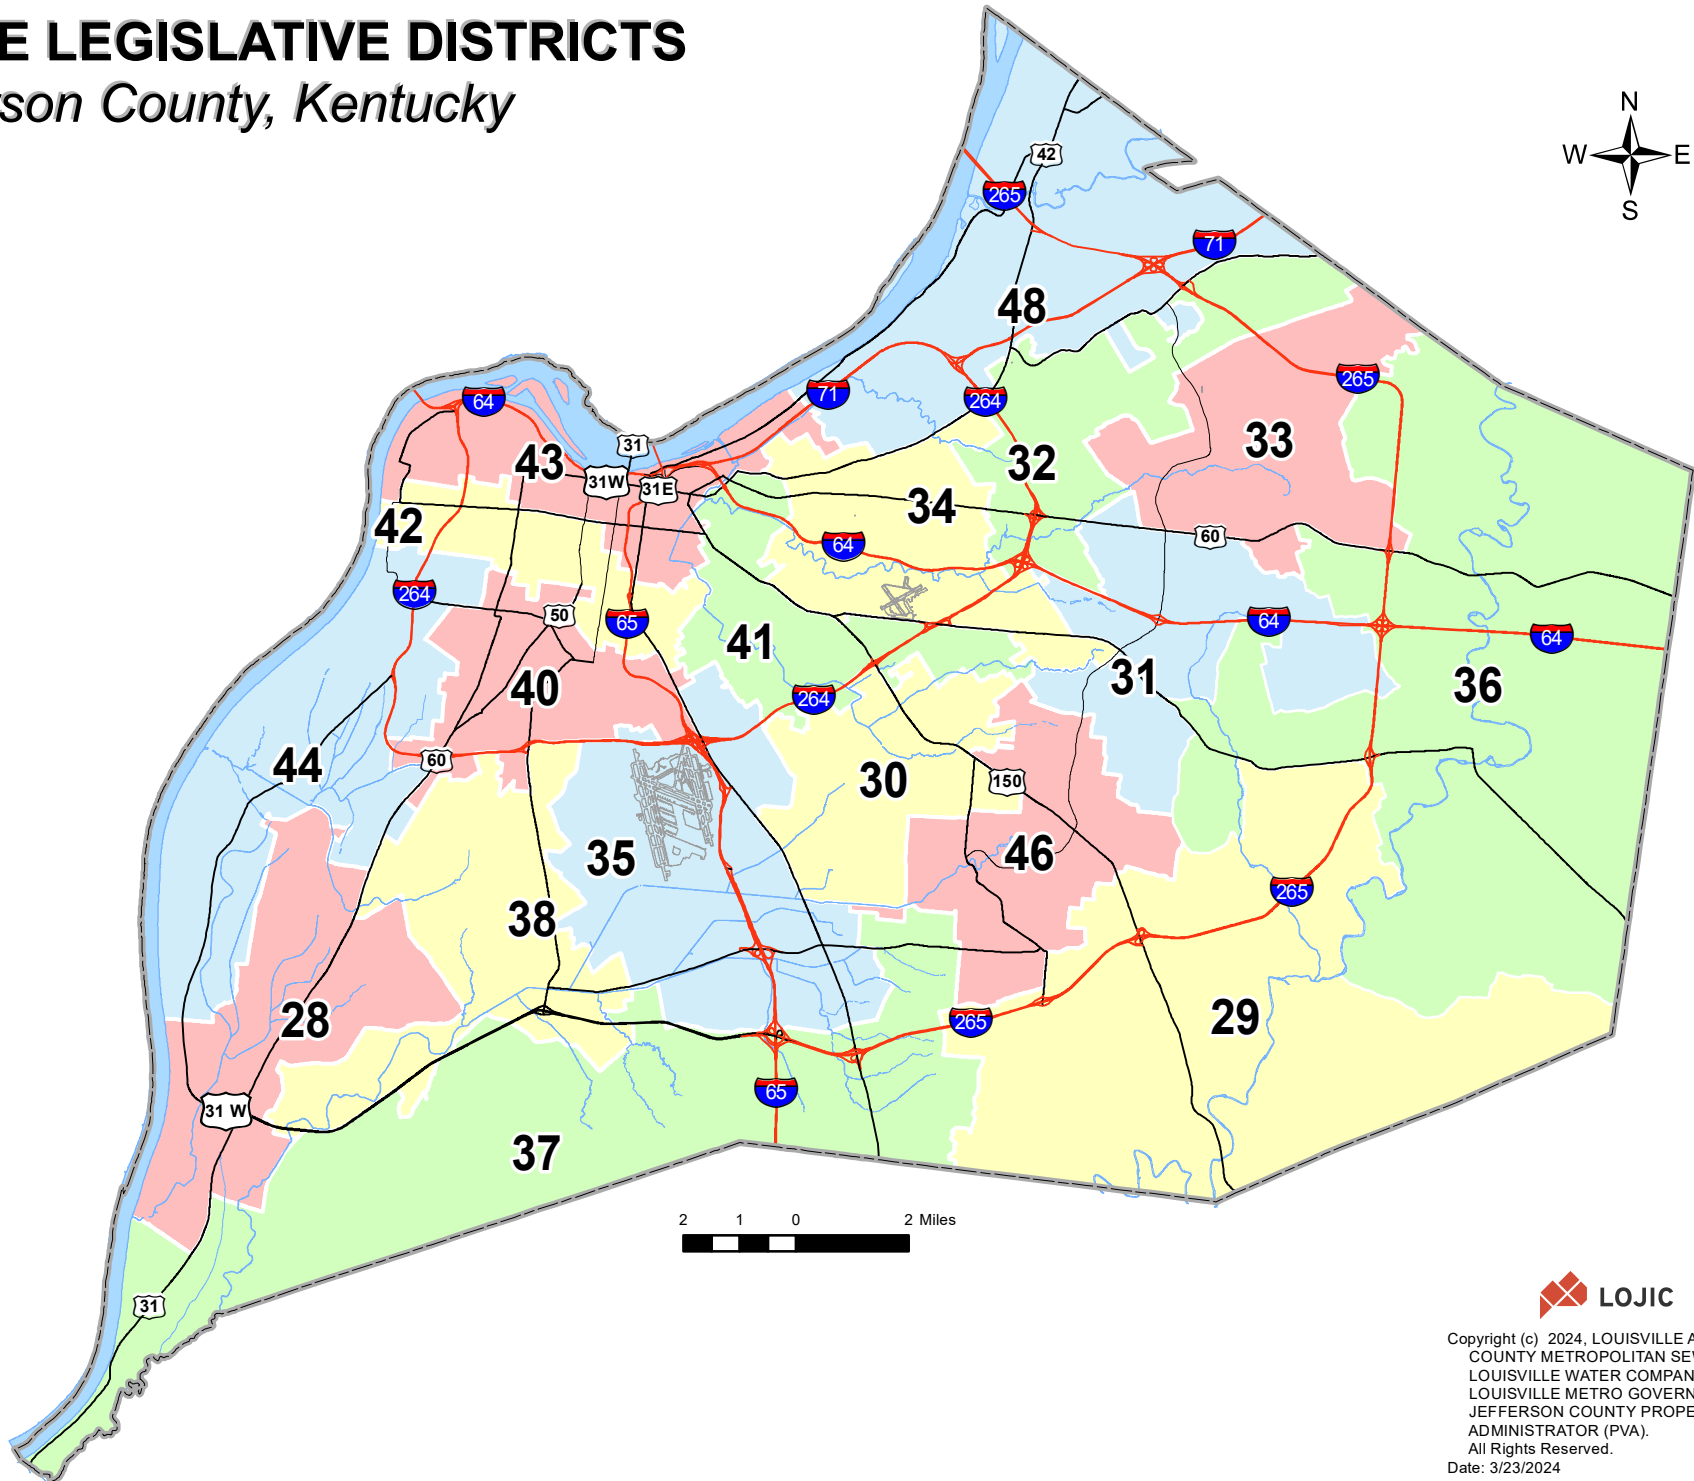

# STATE LEGISLATIVE DISTRICTS

## Jefferson County, Kentucky

Copyright (c) 2024, LOUISVILLE AND JEFFERSON COUNTY METROPOLITAN SEWER DISTRICT (MSD), LOUISVILLE WATER COMPANY (LWC), LOUISVILLE METRO GOVERNMENT, and JEFFERSON COUNTY PROPERTY VALUATION ADMINISTRATOR (PVA). All Rights Reserved.  
Date: 3/23/2024