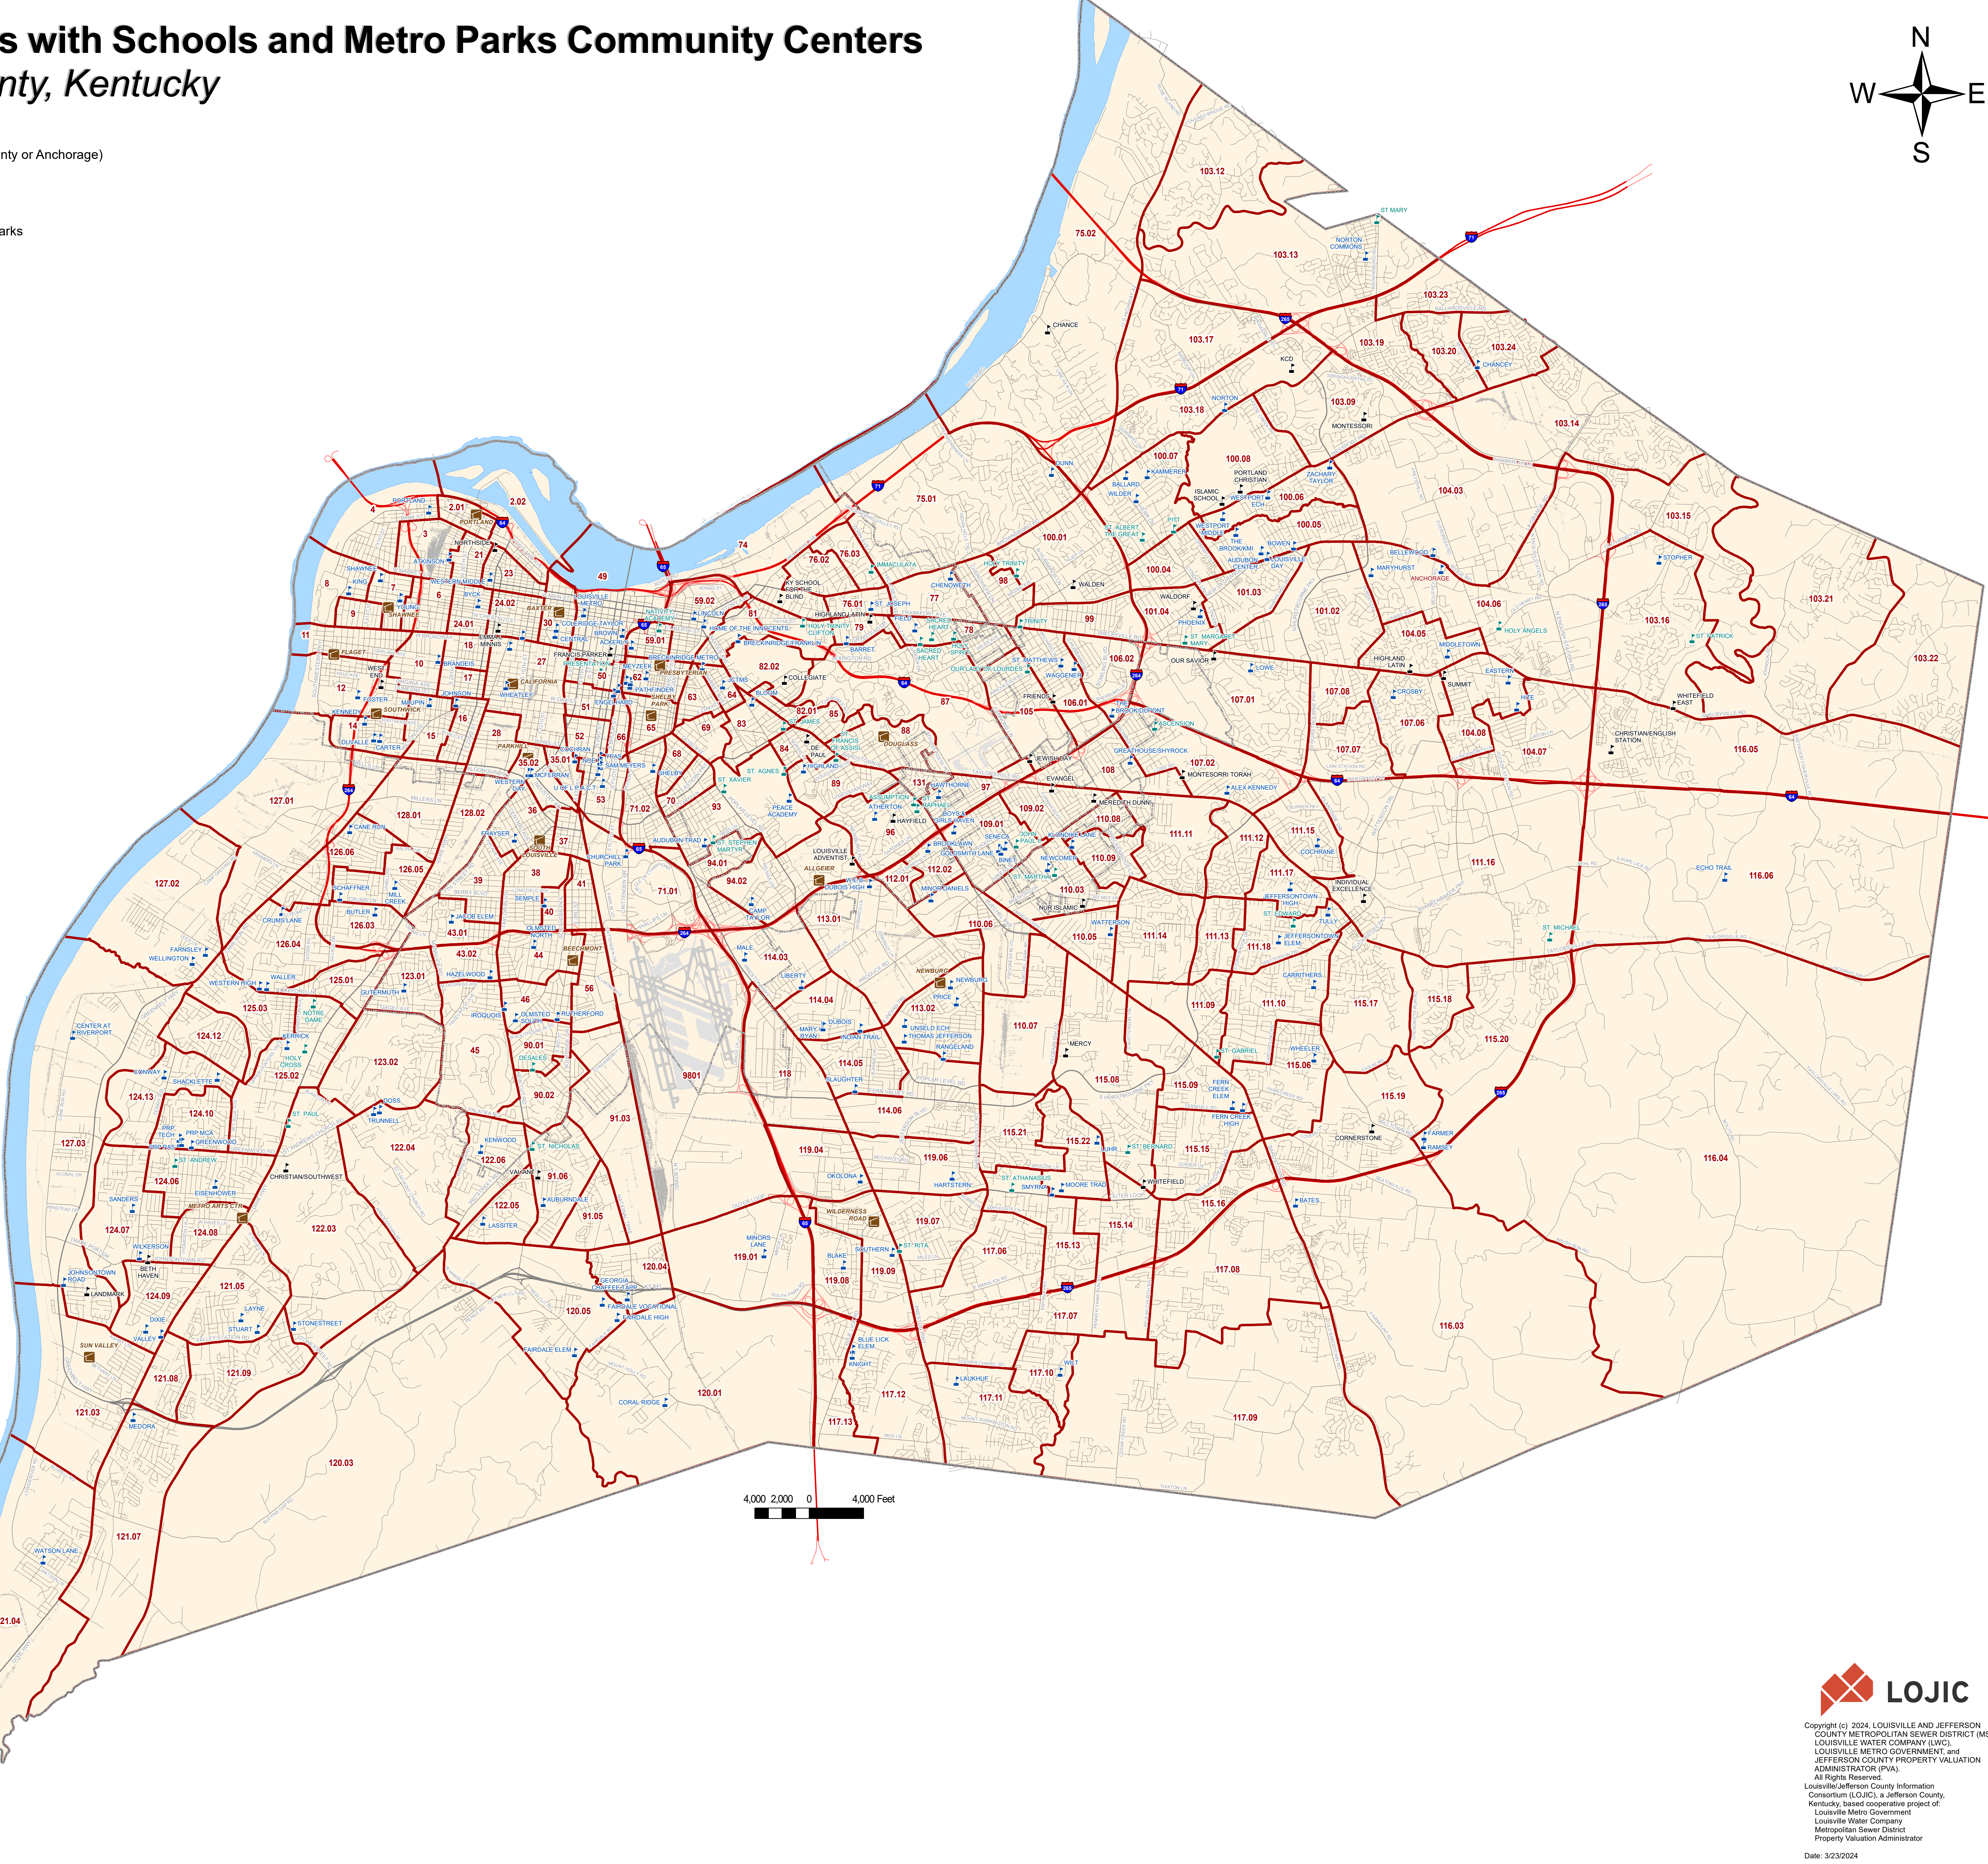

Census Tracts with Schools and Metro Parks Community Centers

Jefferson County, Kentucky

Legend

- Public Schools (Jefferson County or Anchorage)
- Parochial School
- Pre School Prep
- Private School
- Community Centers - Metro Parks