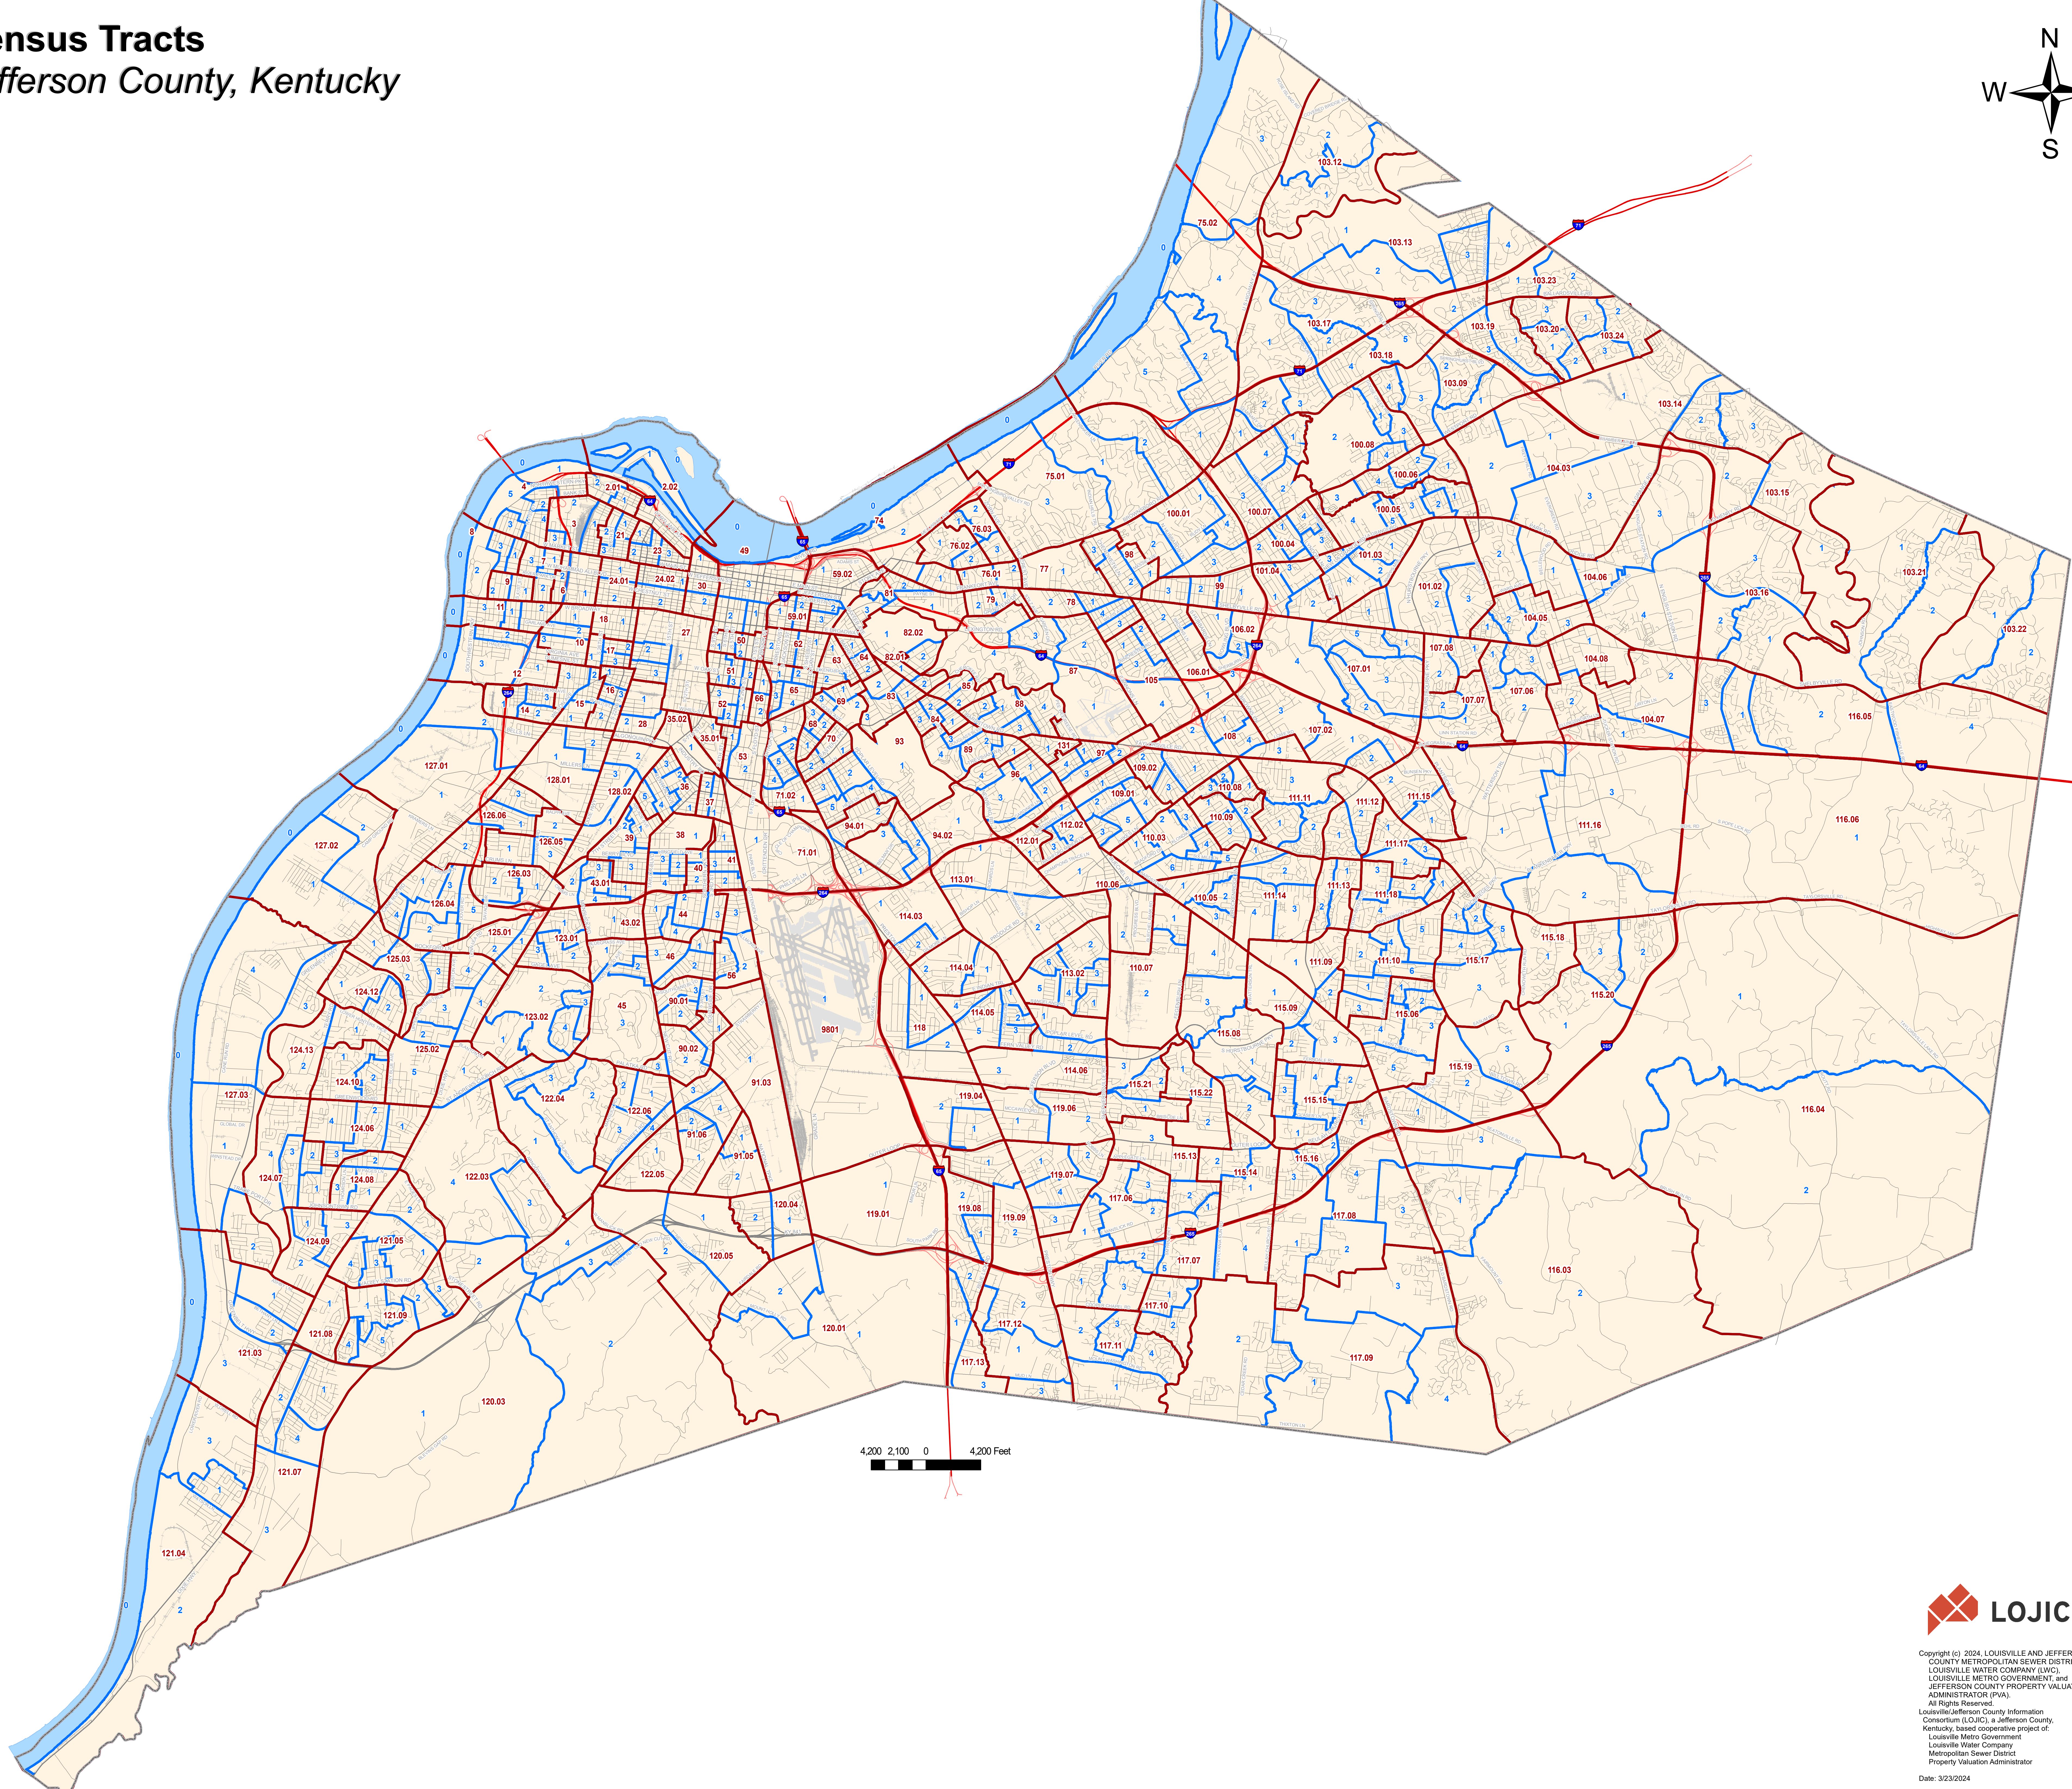

Census Tracts

Jefferson County, Kentucky