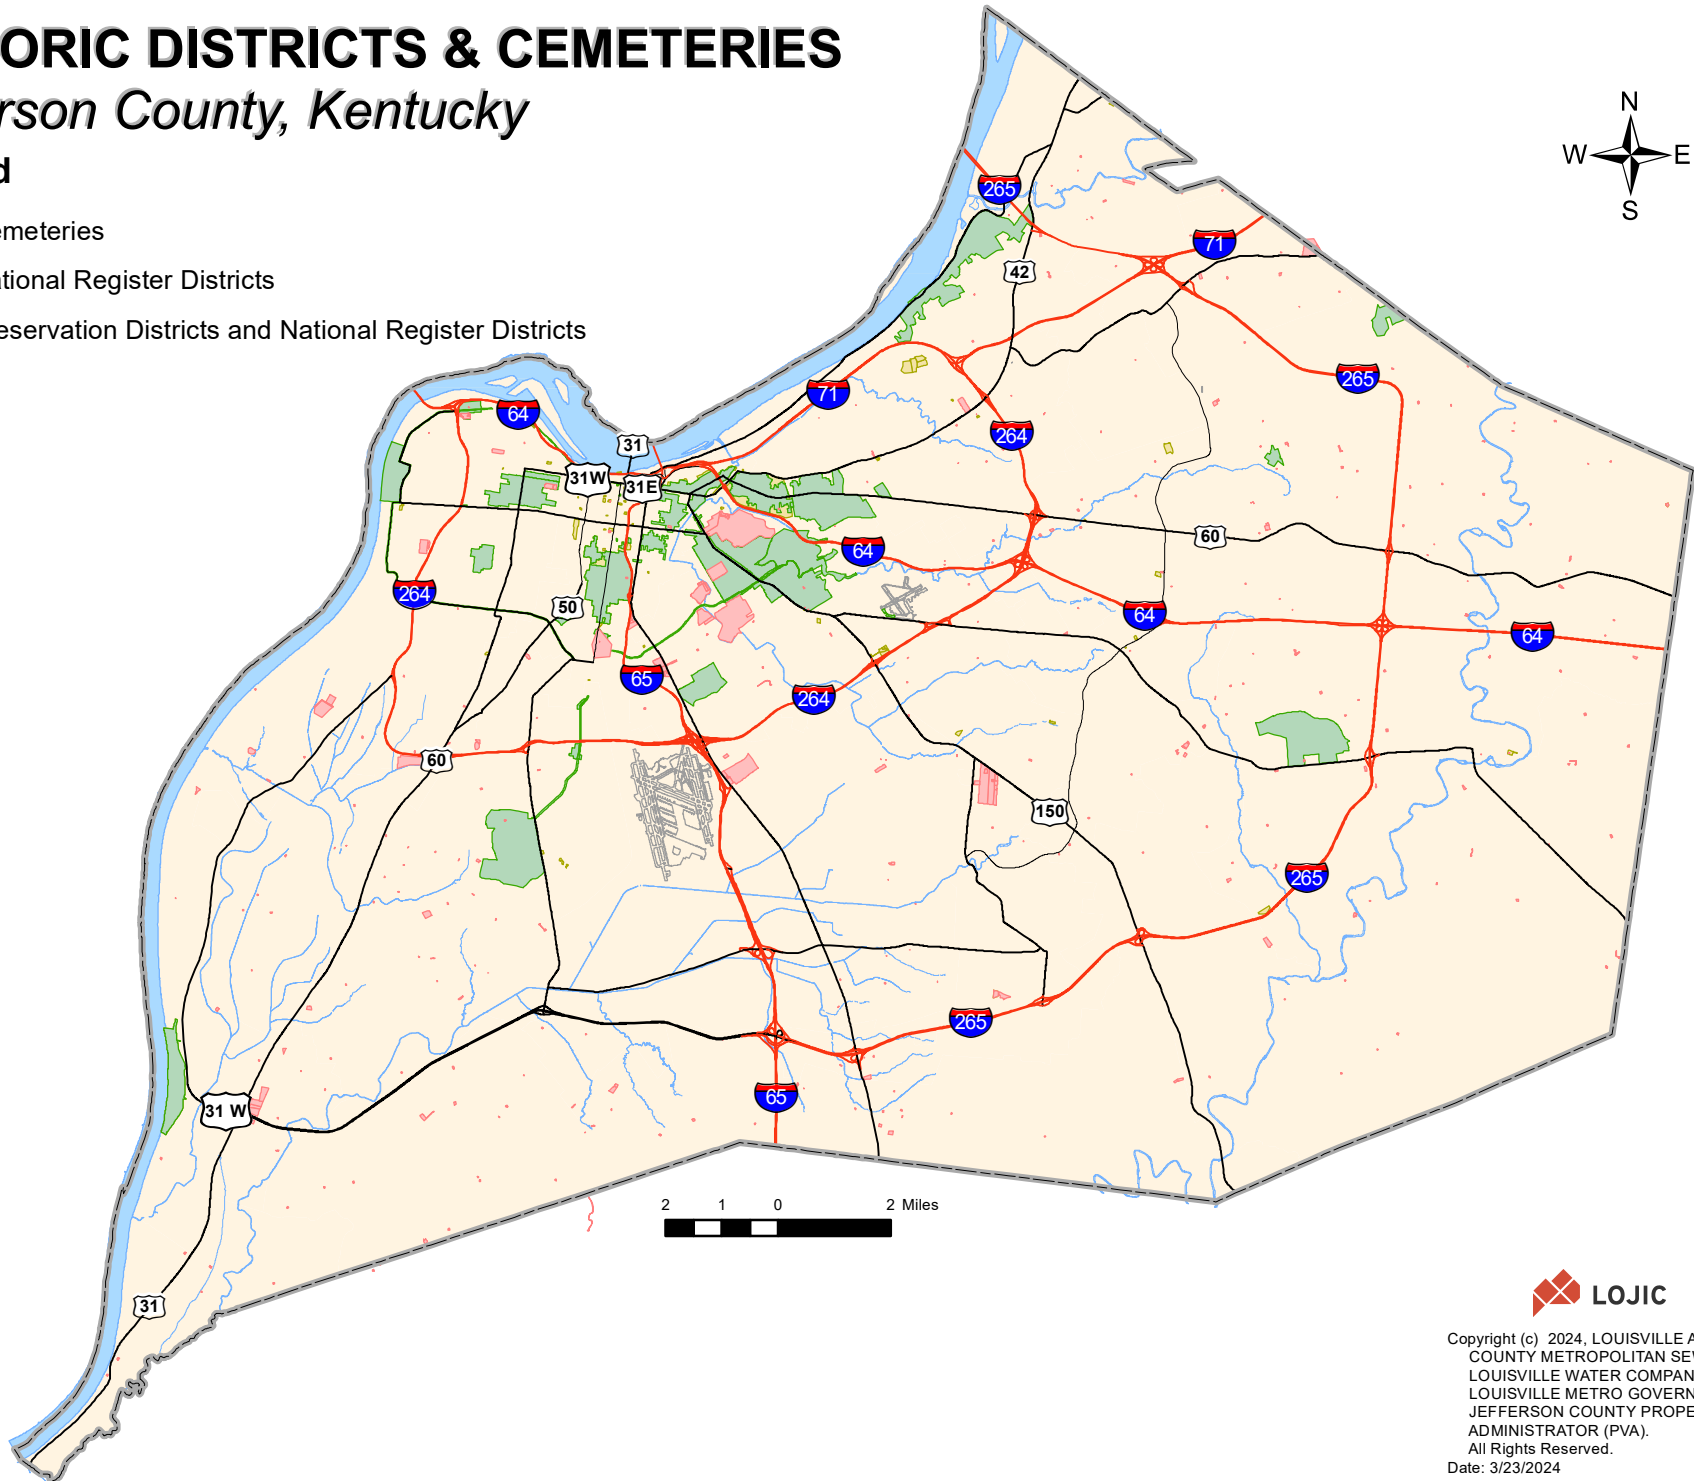

HISTORIC DISTRICTS & CEMETERIES

Jefferson County, Kentucky

Legend

-  Cemeteries
-  National Register Districts
-  Preservation Districts and National Register Districts

Copyright (c) 2024, LOUISVILLE AND JEFFERSON COUNTY METROPOLITAN SEWER DISTRICT (MSD), LOUISVILLE WATER COMPANY (LWC), LOUISVILLE METRO GOVERNMENT, and JEFFERSON COUNTY PROPERTY VALUATION ADMINISTRATOR (PVA). All Rights Reserved.
Date: 3/23/2024