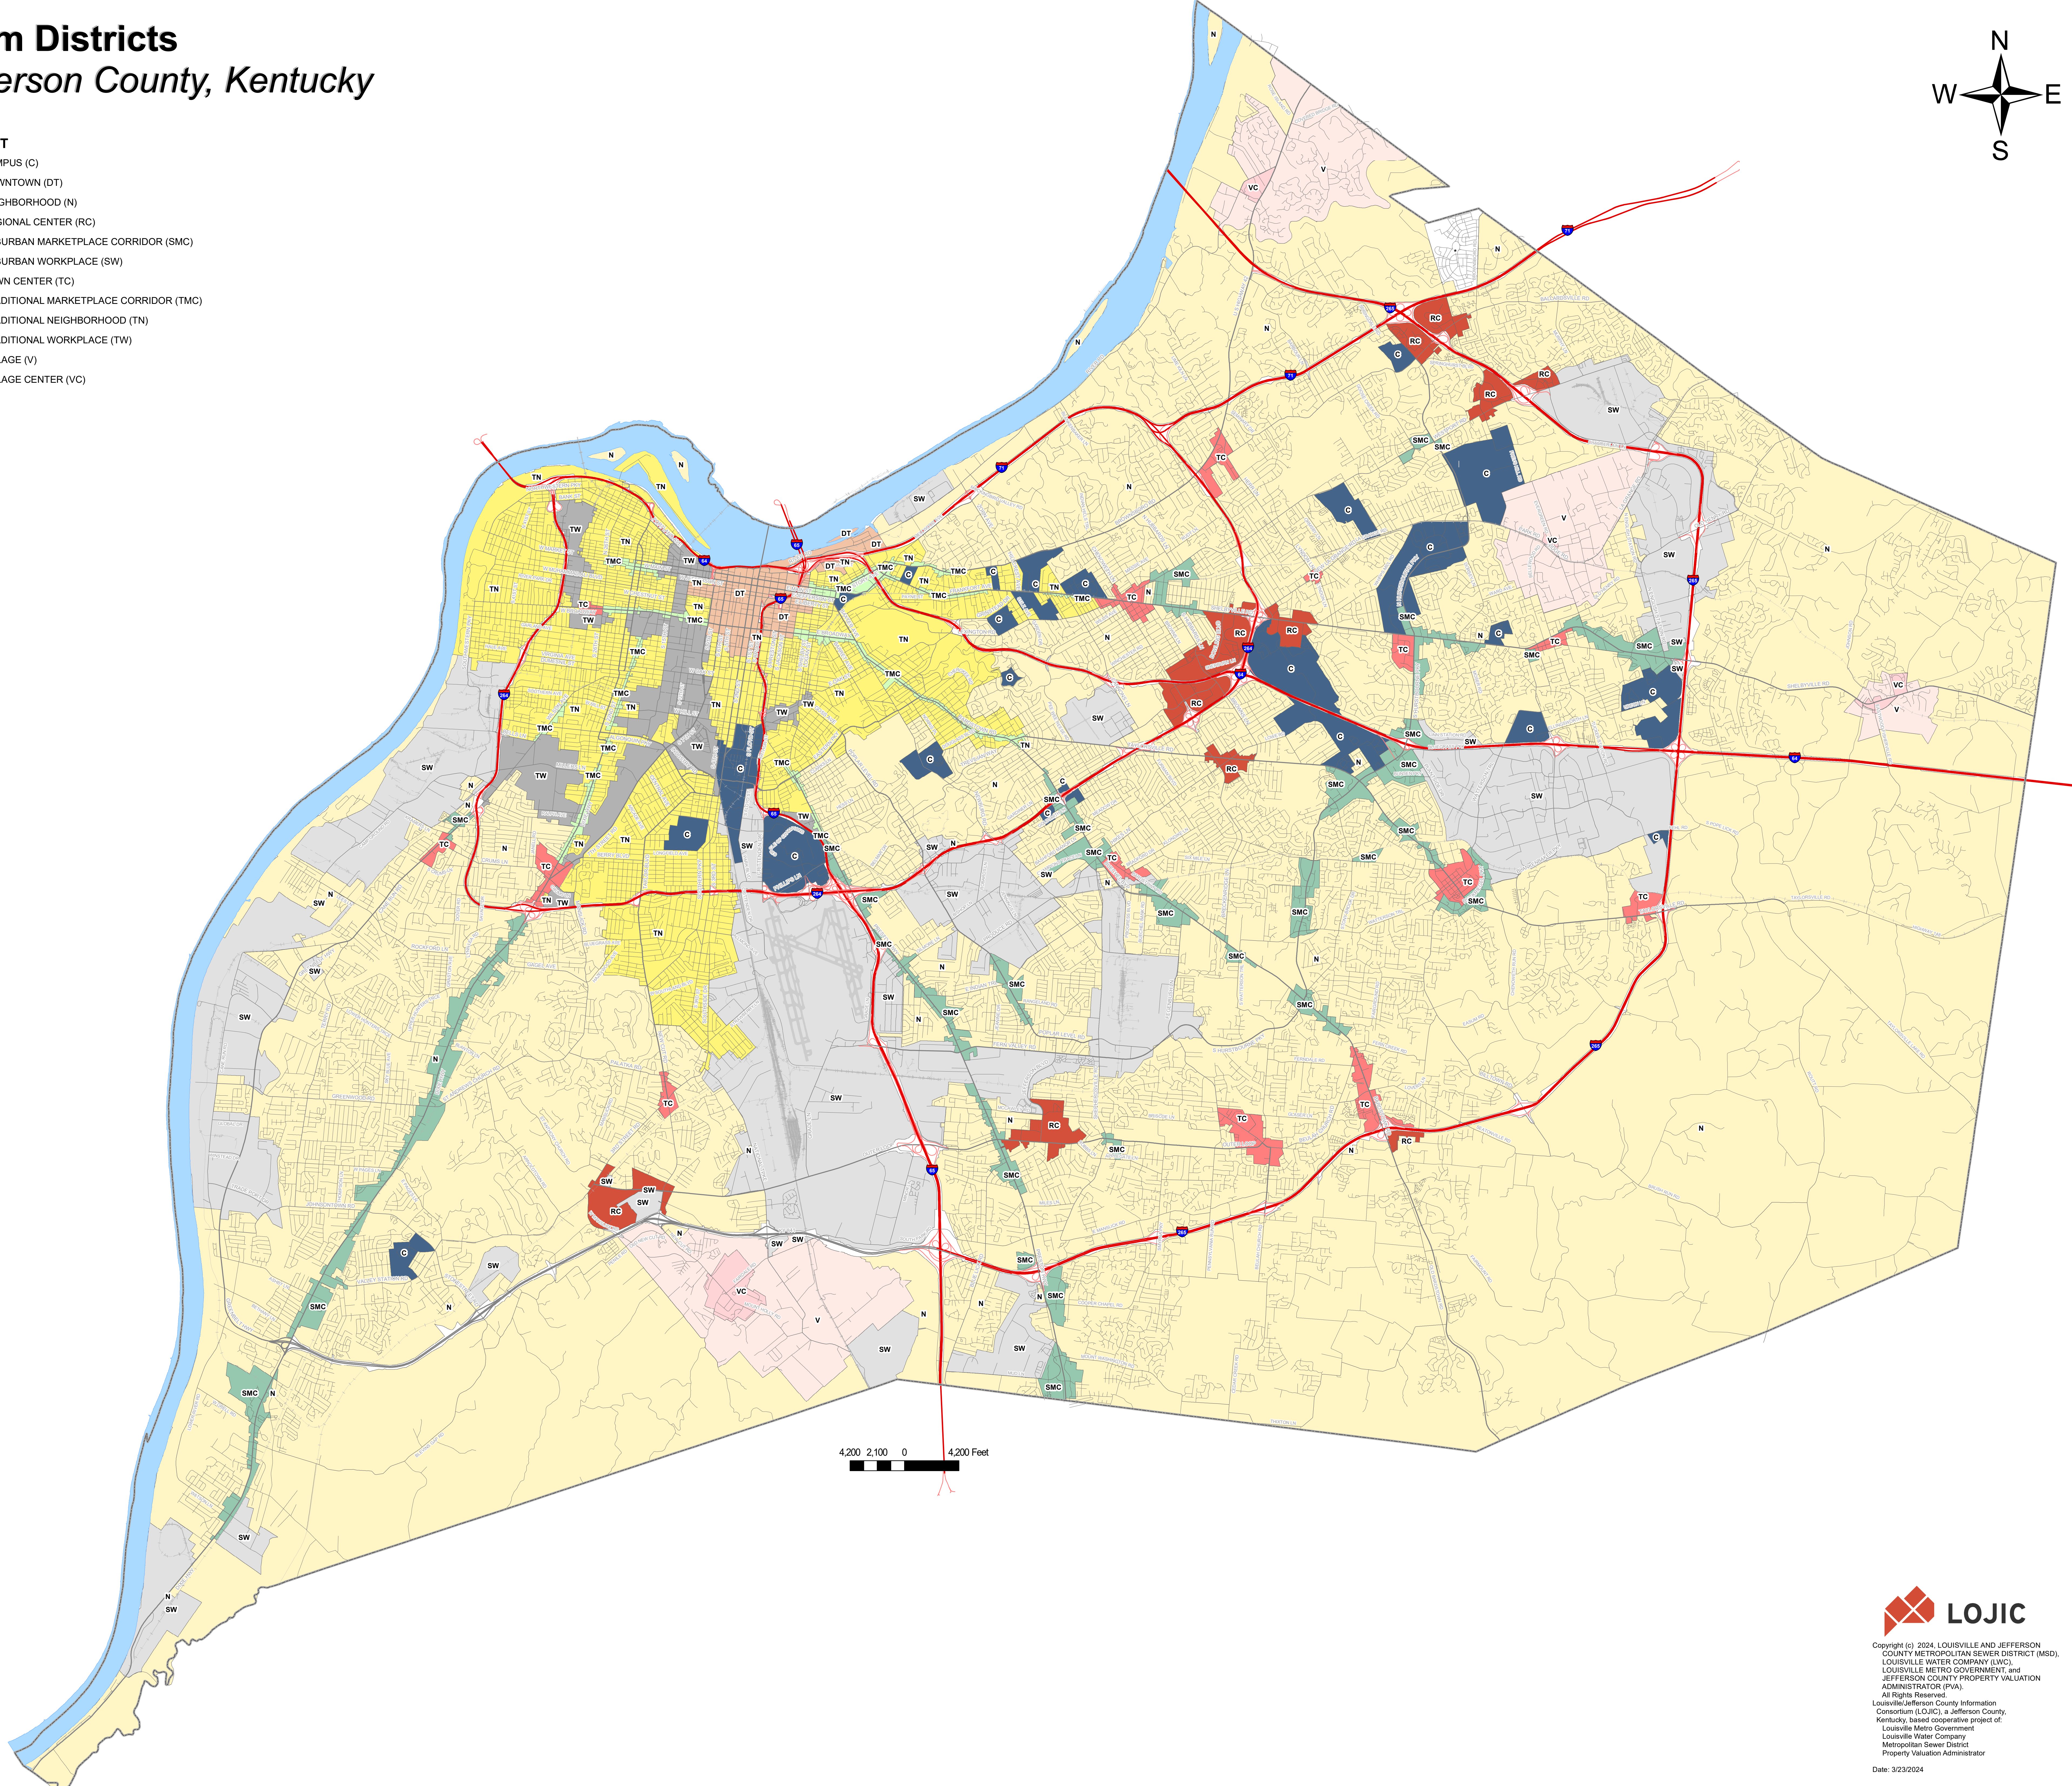

Form Districts

Jefferson County, Kentucky

Legend

DISTRICT

- CAMPUS (C)
- DOWNTOWN (DT)
- NEIGHBORHOOD (N)
- REGIONAL CENTER (RC)
- SUBURBAN MARKETPLACE CORRIDOR (SMC)
- SUBURBAN WORKPLACE (SW)
- TOWN CENTER (TC)
- TRADITIONAL MARKETPLACE CORRIDOR (TMC)
- TRADITIONAL NEIGHBORHOOD (TN)
- TRADITIONAL WORKPLACE (TW)
- VILLAGE (V)
- VILLAGE CENTER (VC)

Date: 3/23/2024