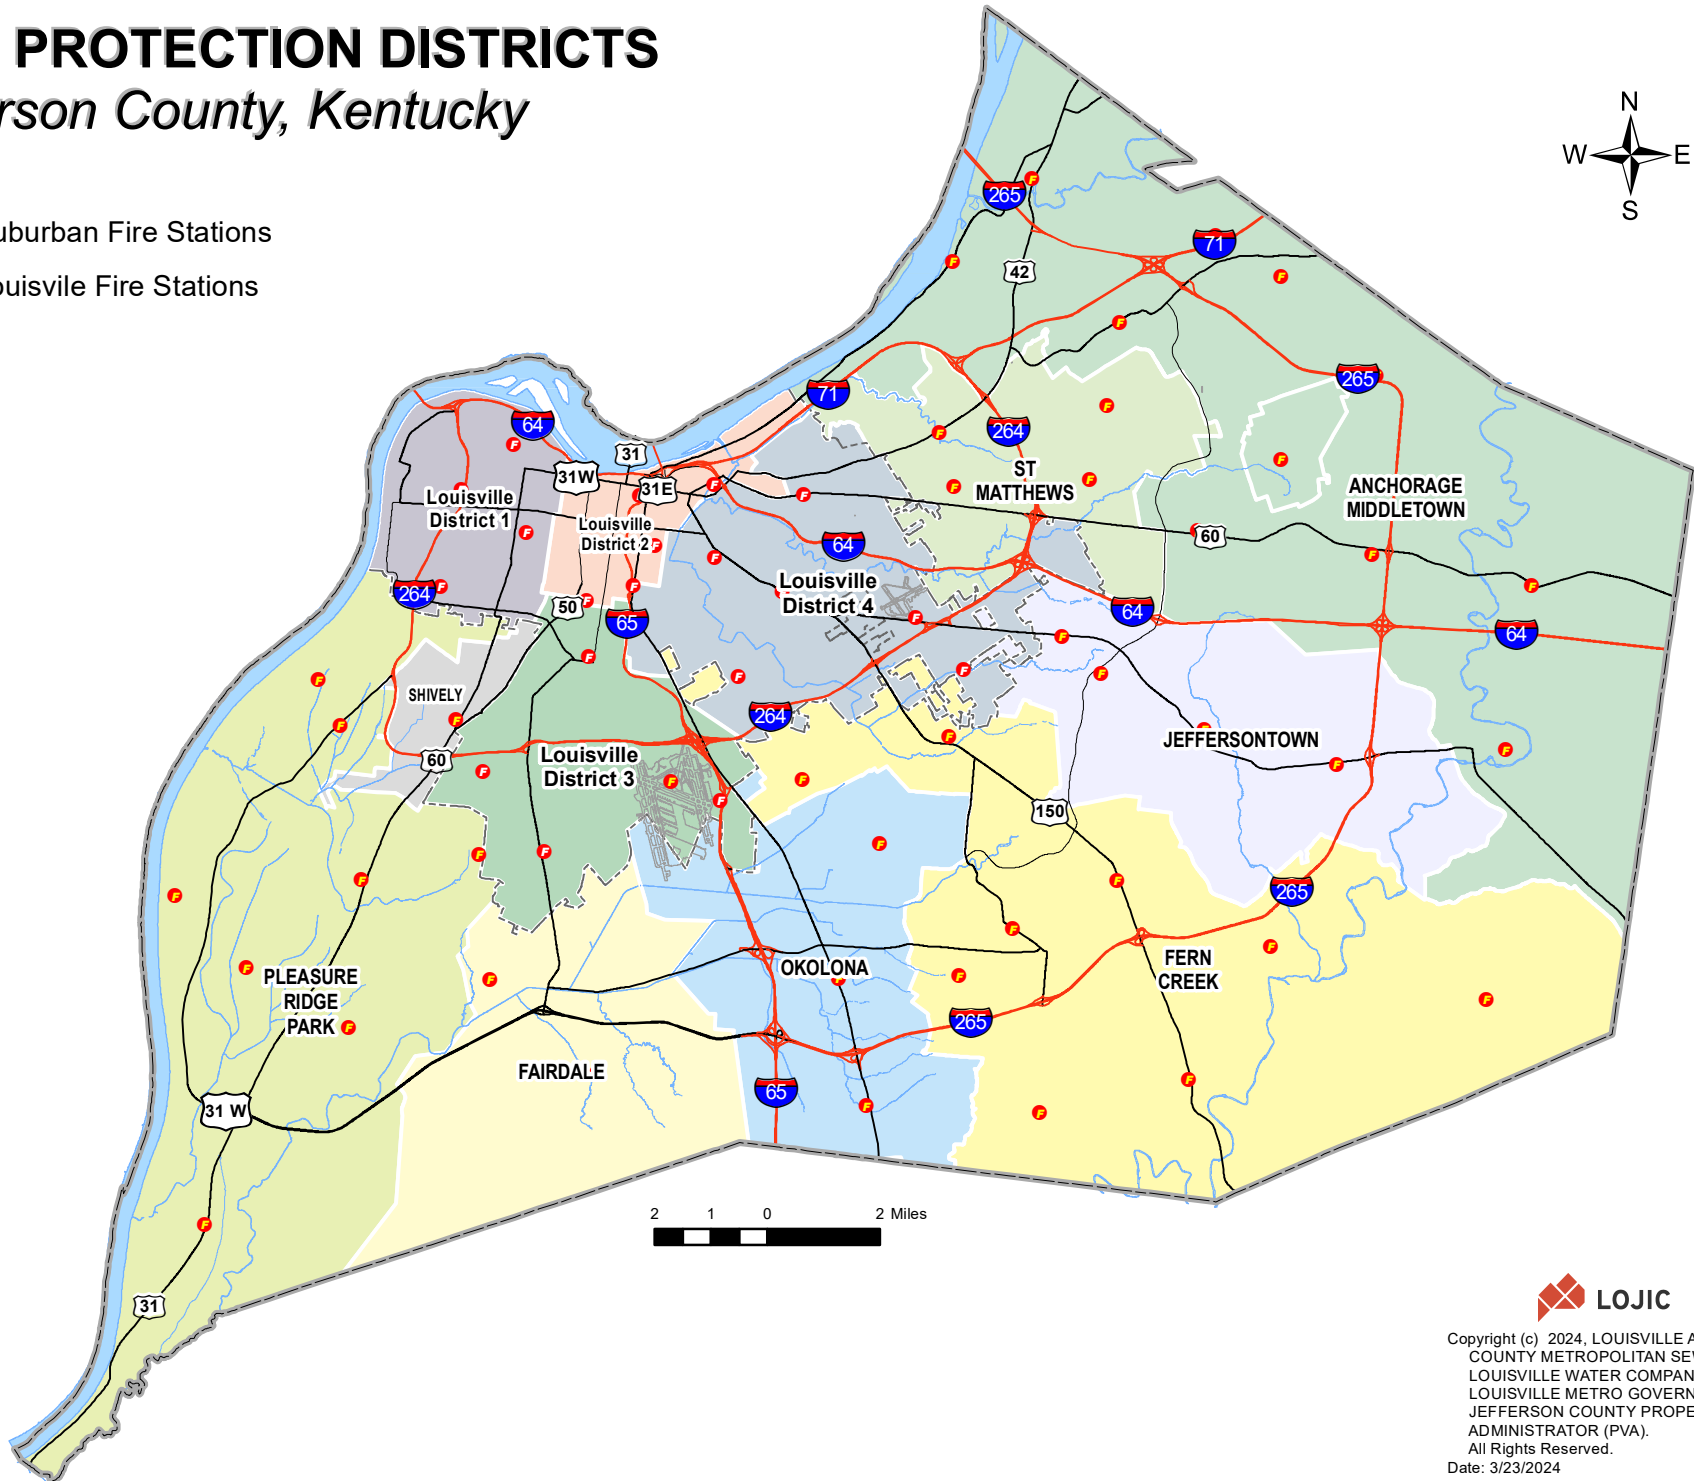

FIRE PROTECTION DISTRICTS

Jefferson County, Kentucky

Legend

- Suburban Fire Stations
- Louisville Fire Stations

2 1 0 2 Miles

Copyright (c) 2024, LOUISVILLE AND JEFFERSON COUNTY METROPOLITAN SEWER DISTRICT (MSD), LOUISVILLE WATER COMPANY (LWC), LOUISVILLE METRO GOVERNMENT, and JEFFERSON COUNTY PROPERTY VALUATION ADMINISTRATOR (PVA). All Rights Reserved.
Date: 3/23/2024