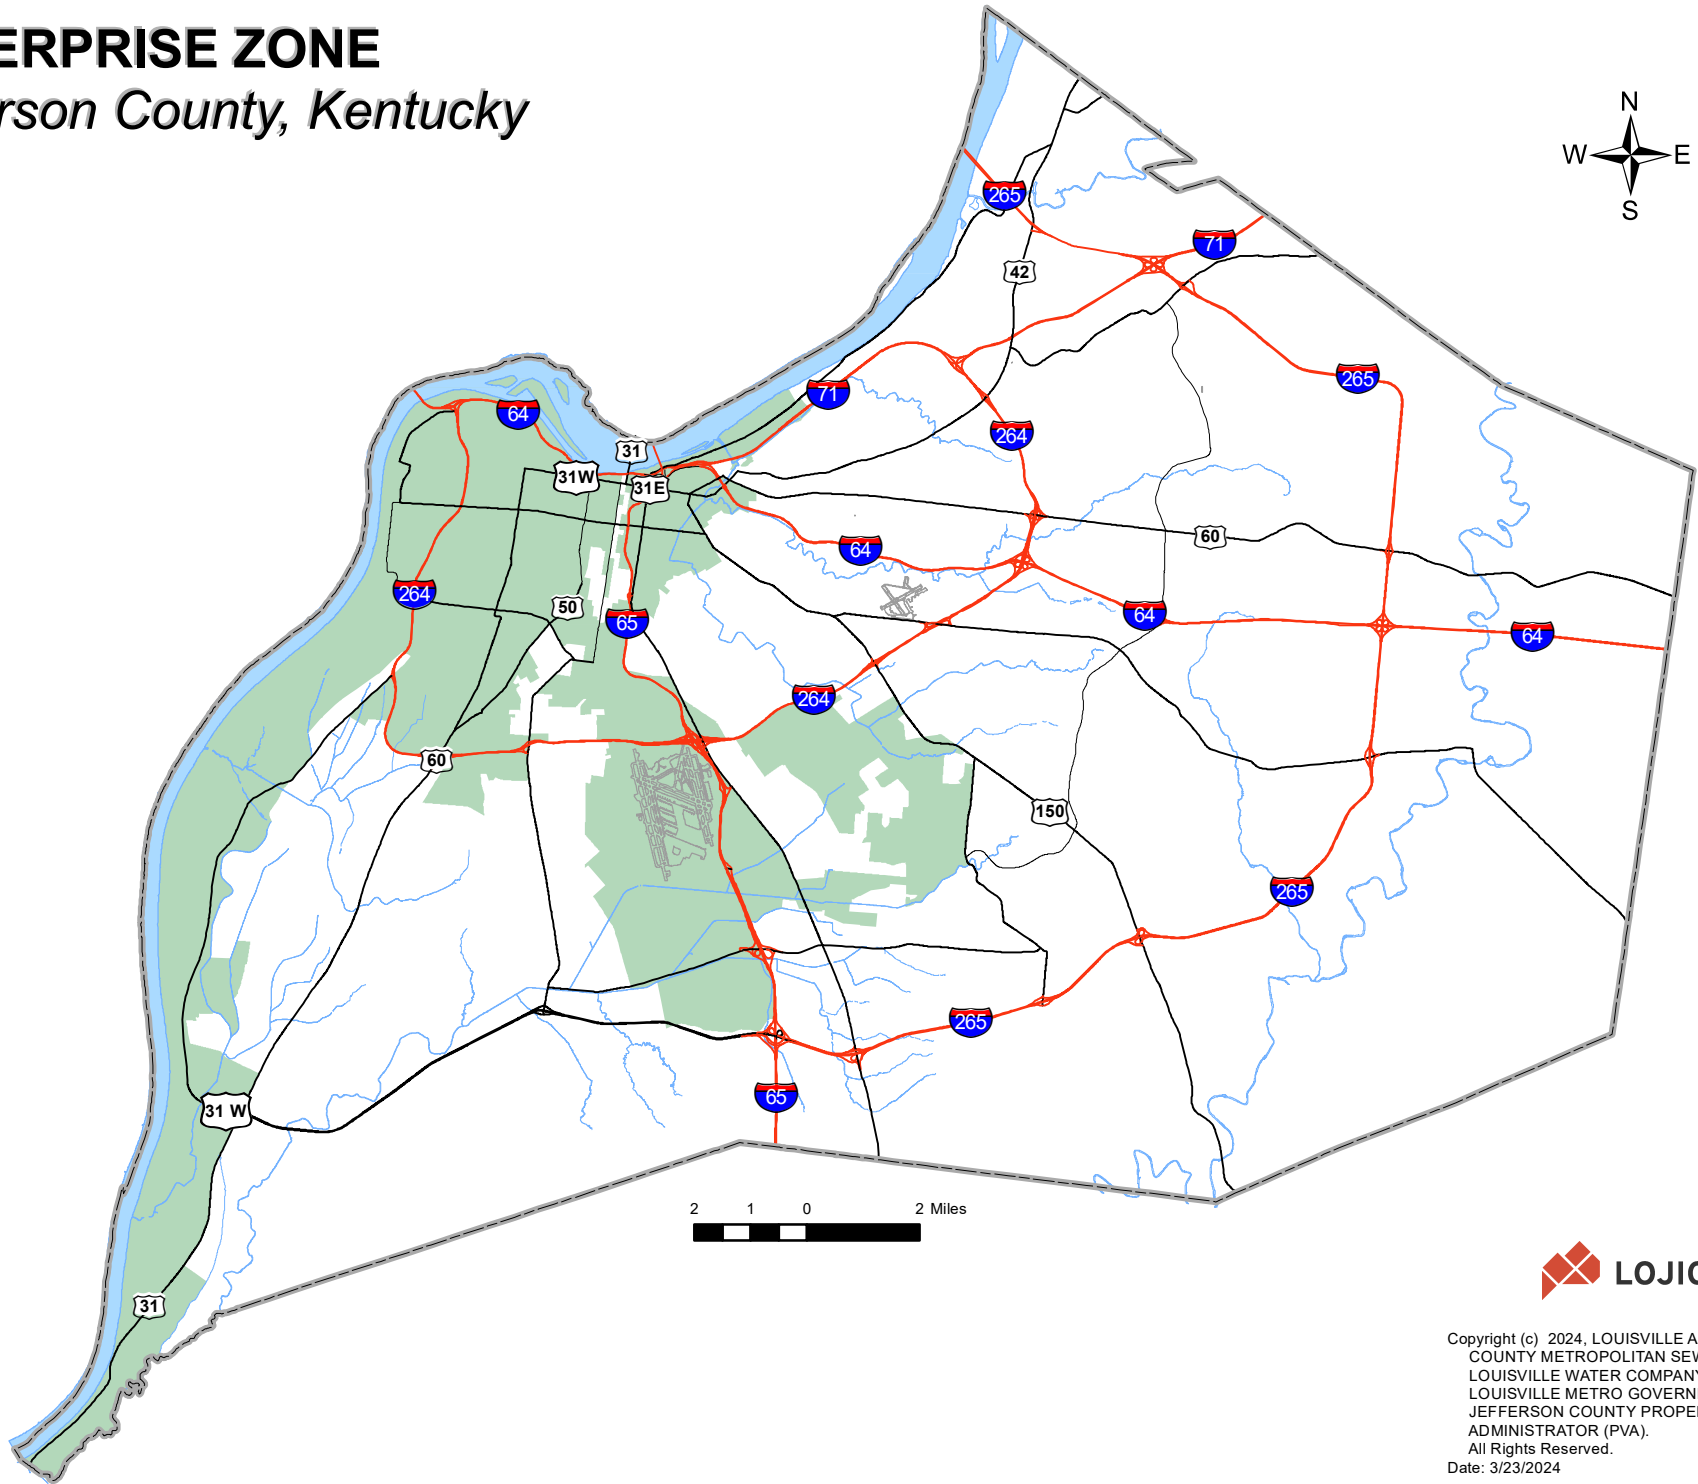

ENTERPRISE ZONE

Jefferson County, Kentucky

Copyright (c) 2024, LOUISVILLE AND JEFFERSON COUNTY METROPOLITAN SEWER DISTRICT (MSD), LOUISVILLE WATER COMPANY (LWC), LOUISVILLE METRO GOVERNMENT, and JEFFERSON COUNTY PROPERTY VALUATION ADMINISTRATOR (PVA). All Rights Reserved.
Date: 3/23/2024