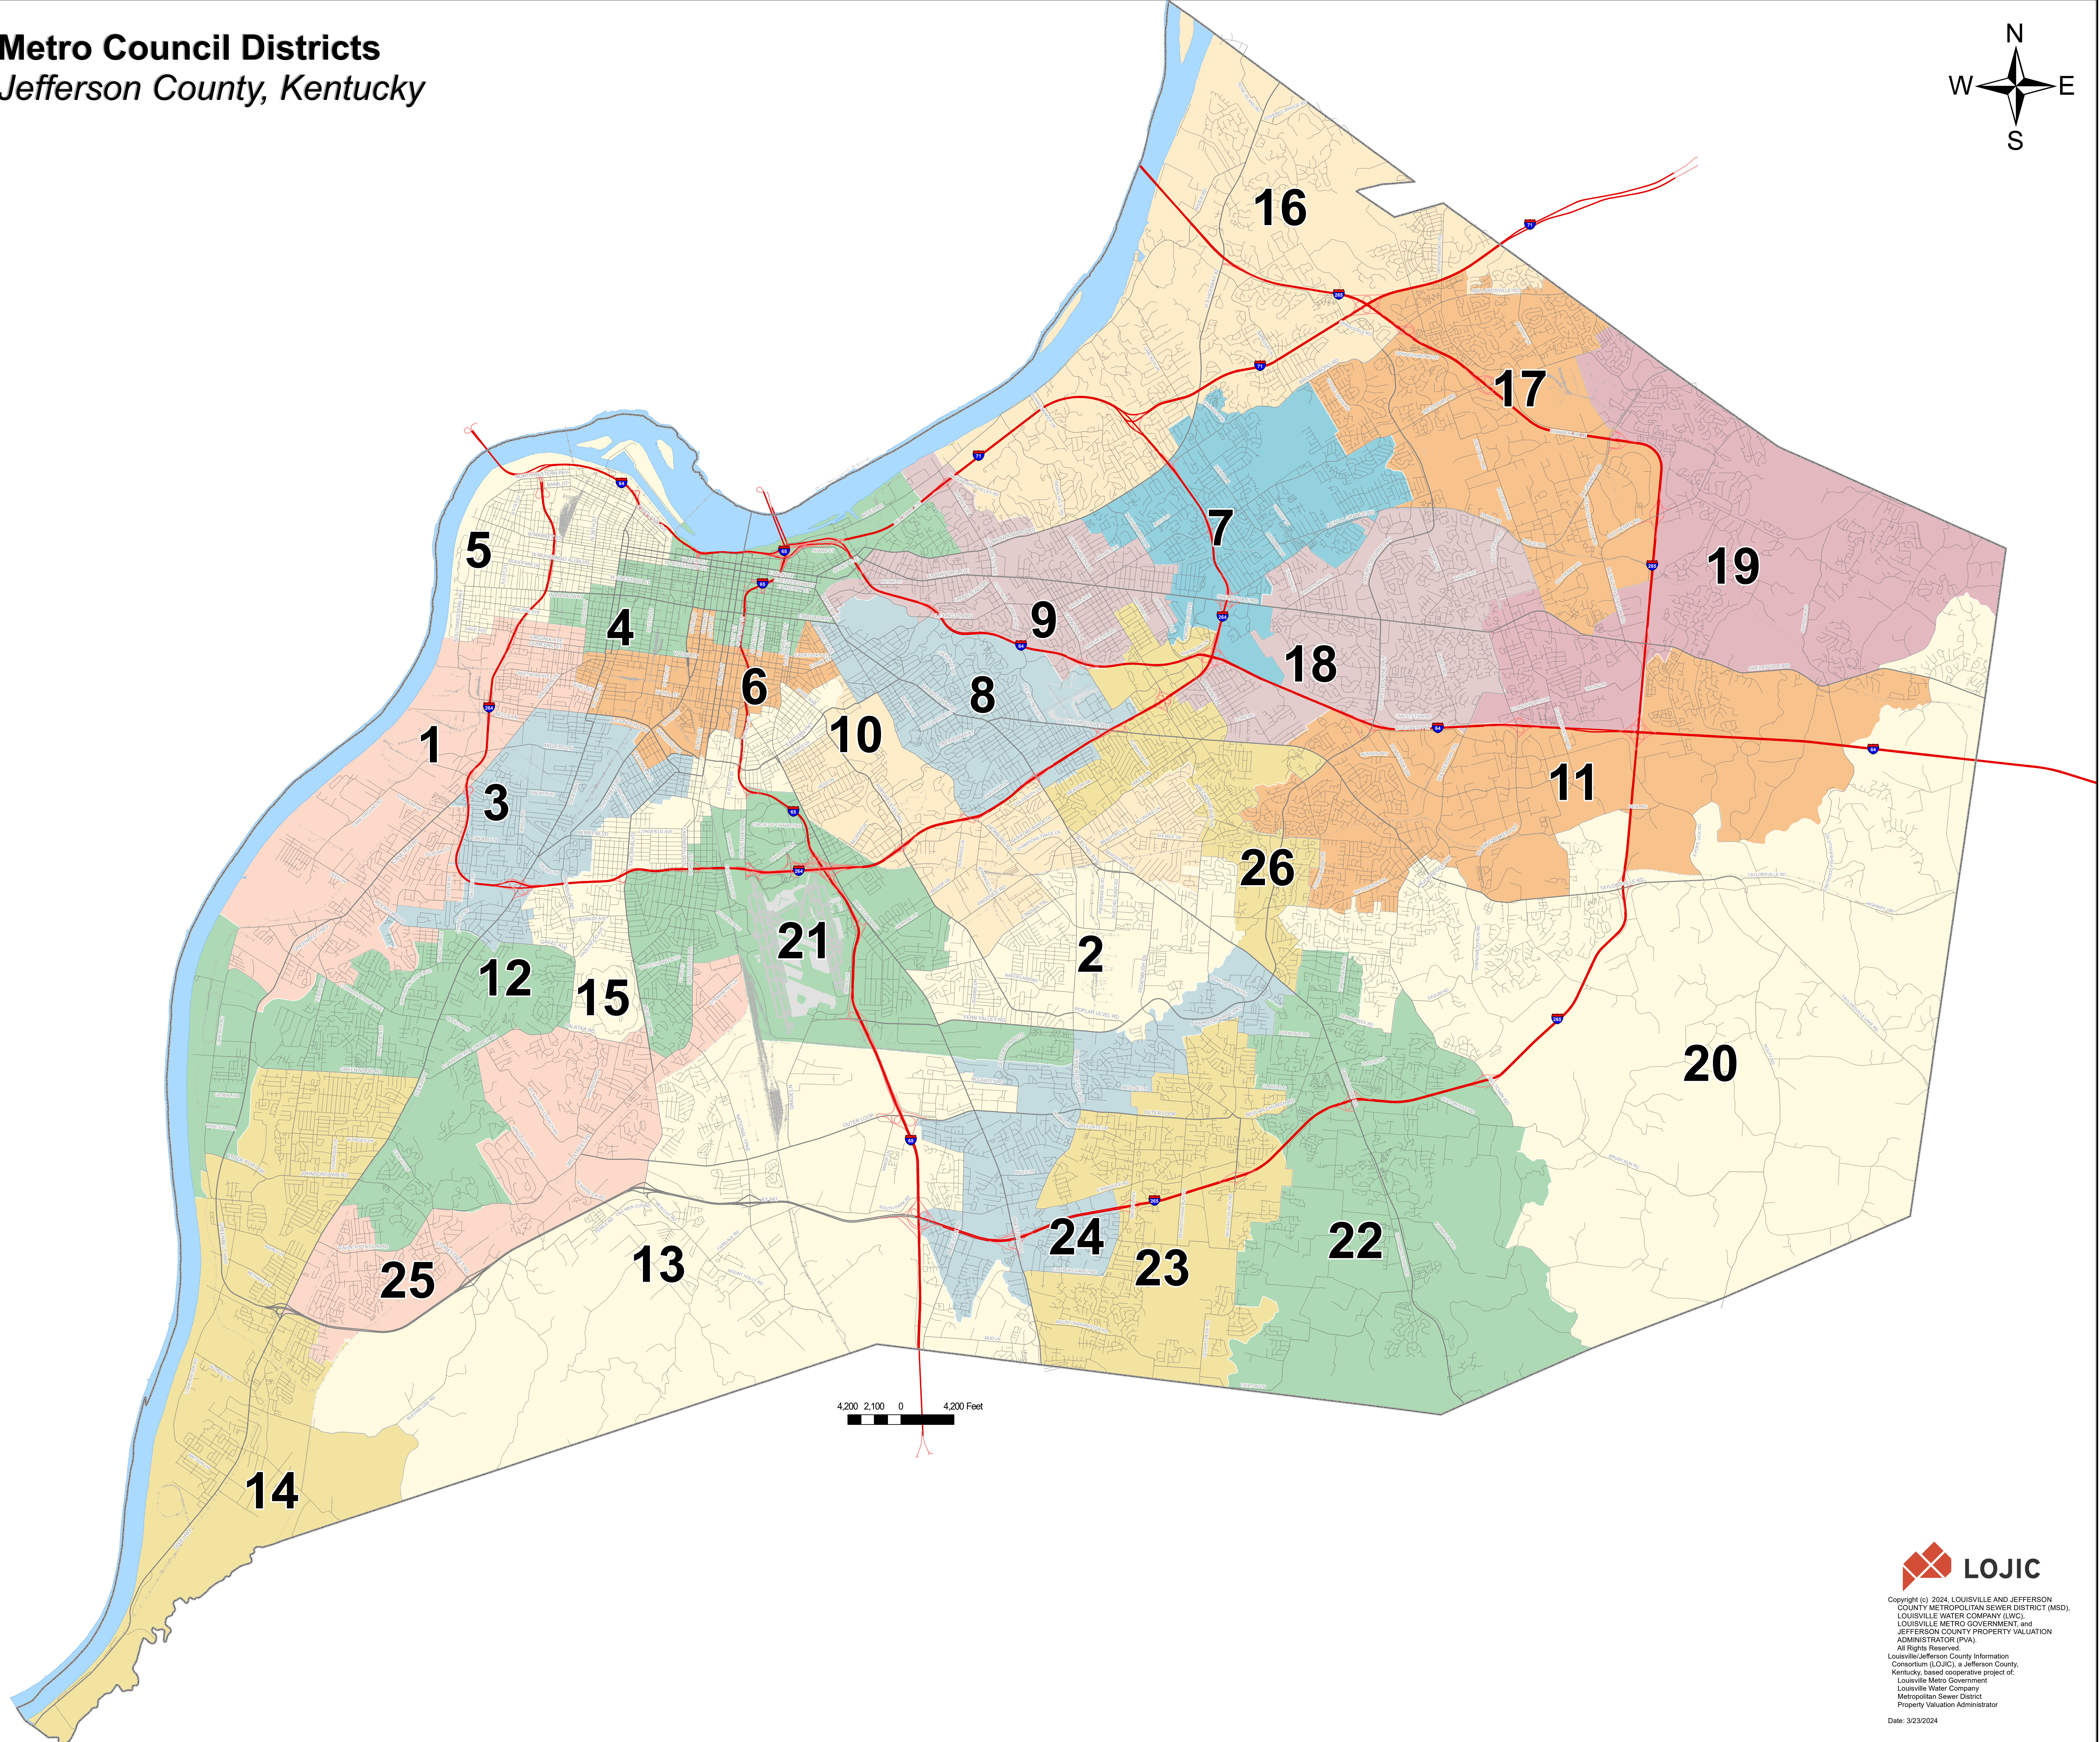

Metro Council Districts

Jefferson County, Kentucky