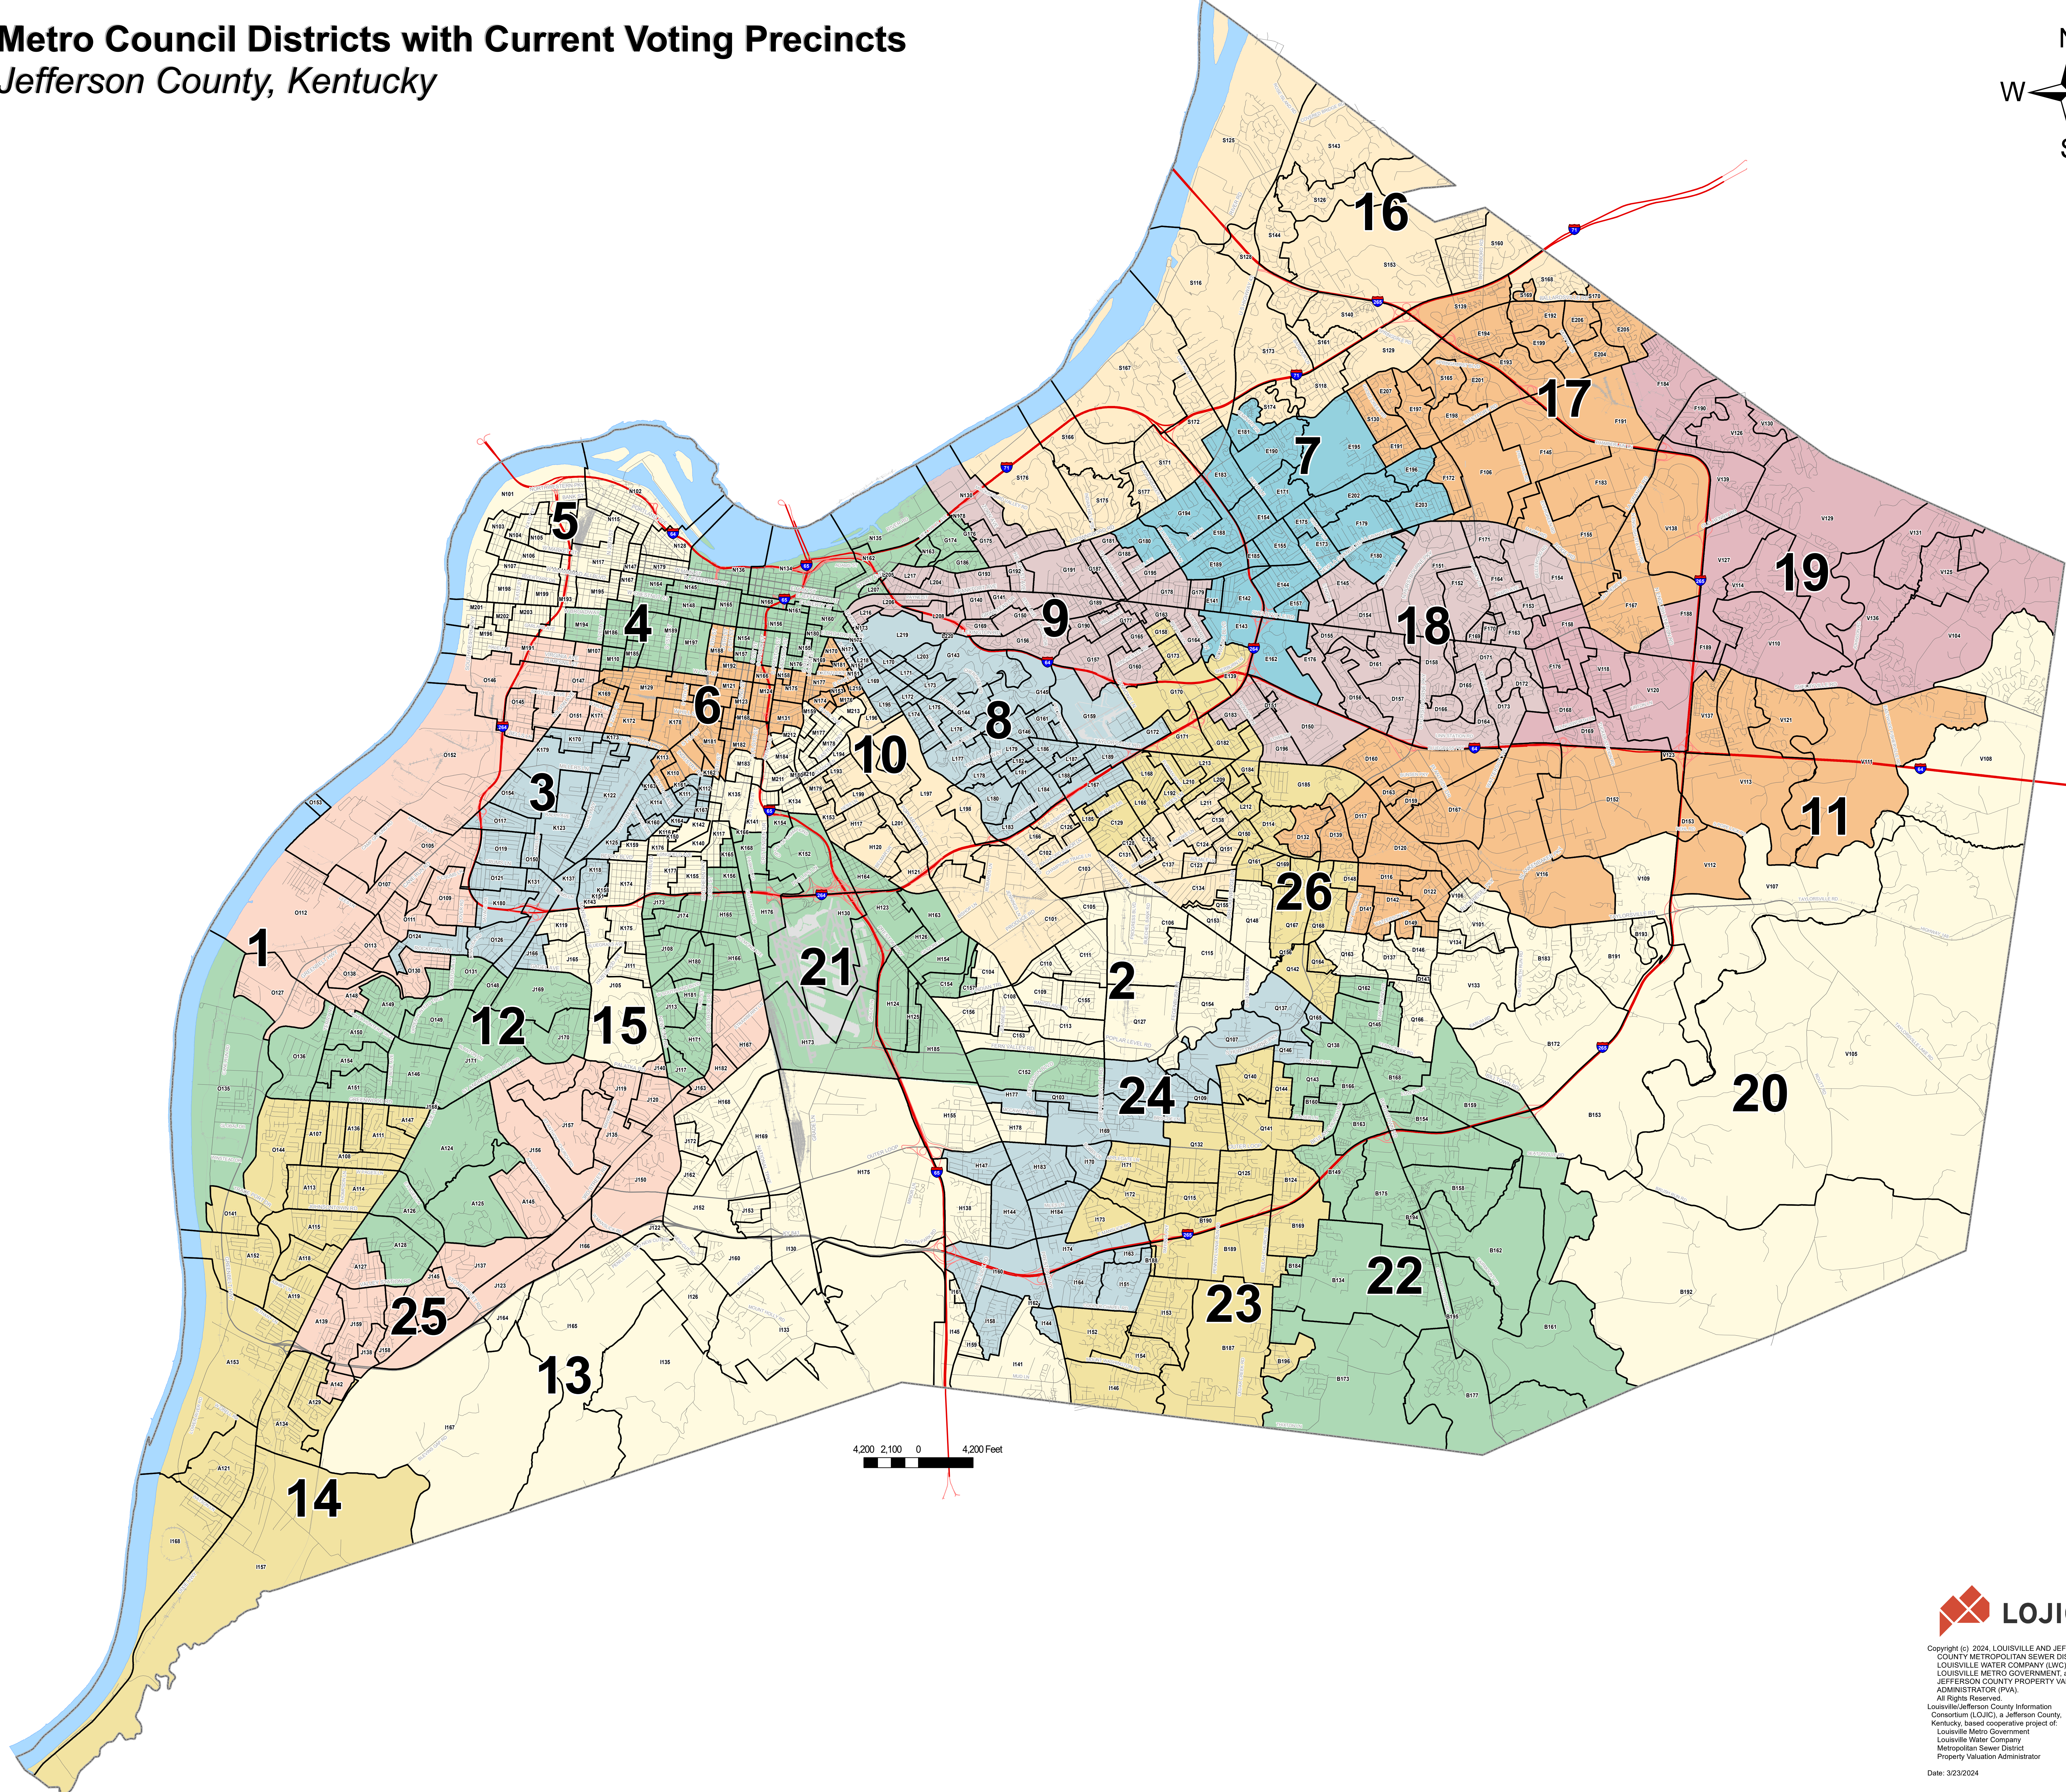

Metro Council Districts with Current Voting Precincts

Jefferson County, Kentucky

Date: 3/23/2024