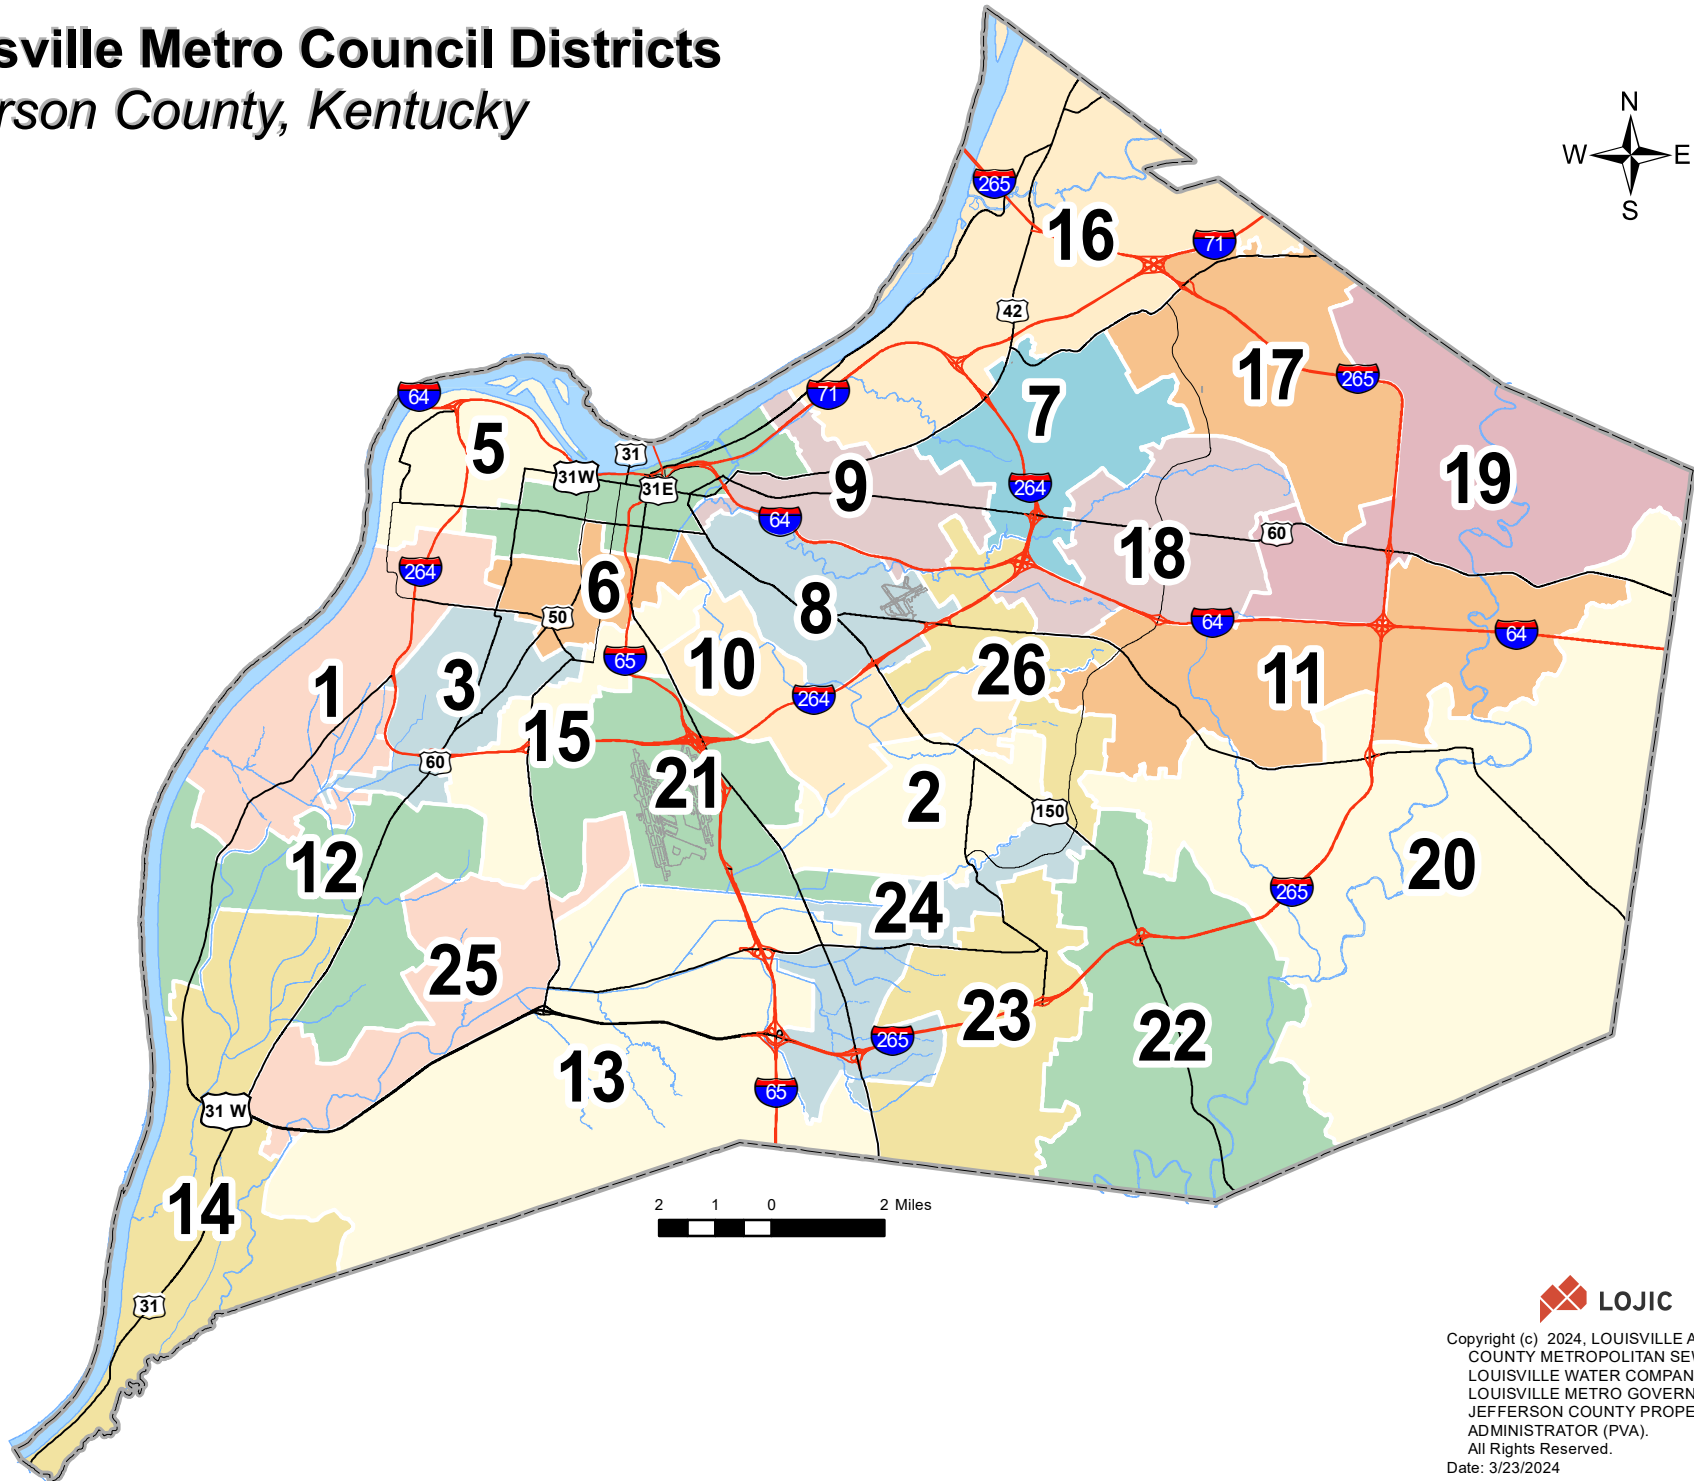

Louisville Metro Council Districts

Jefferson County, Kentucky

Copyright (c) 2024, LOUISVILLE AND JEFFERSON COUNTY METROPOLITAN SEWER DISTRICT (MSD), LOUISVILLE WATER COMPANY (LWC), LOUISVILLE METRO GOVERNMENT, and JEFFERSON COUNTY PROPERTY VALUATION ADMINISTRATOR (PVA). All Rights Reserved.
Date: 3/23/2024