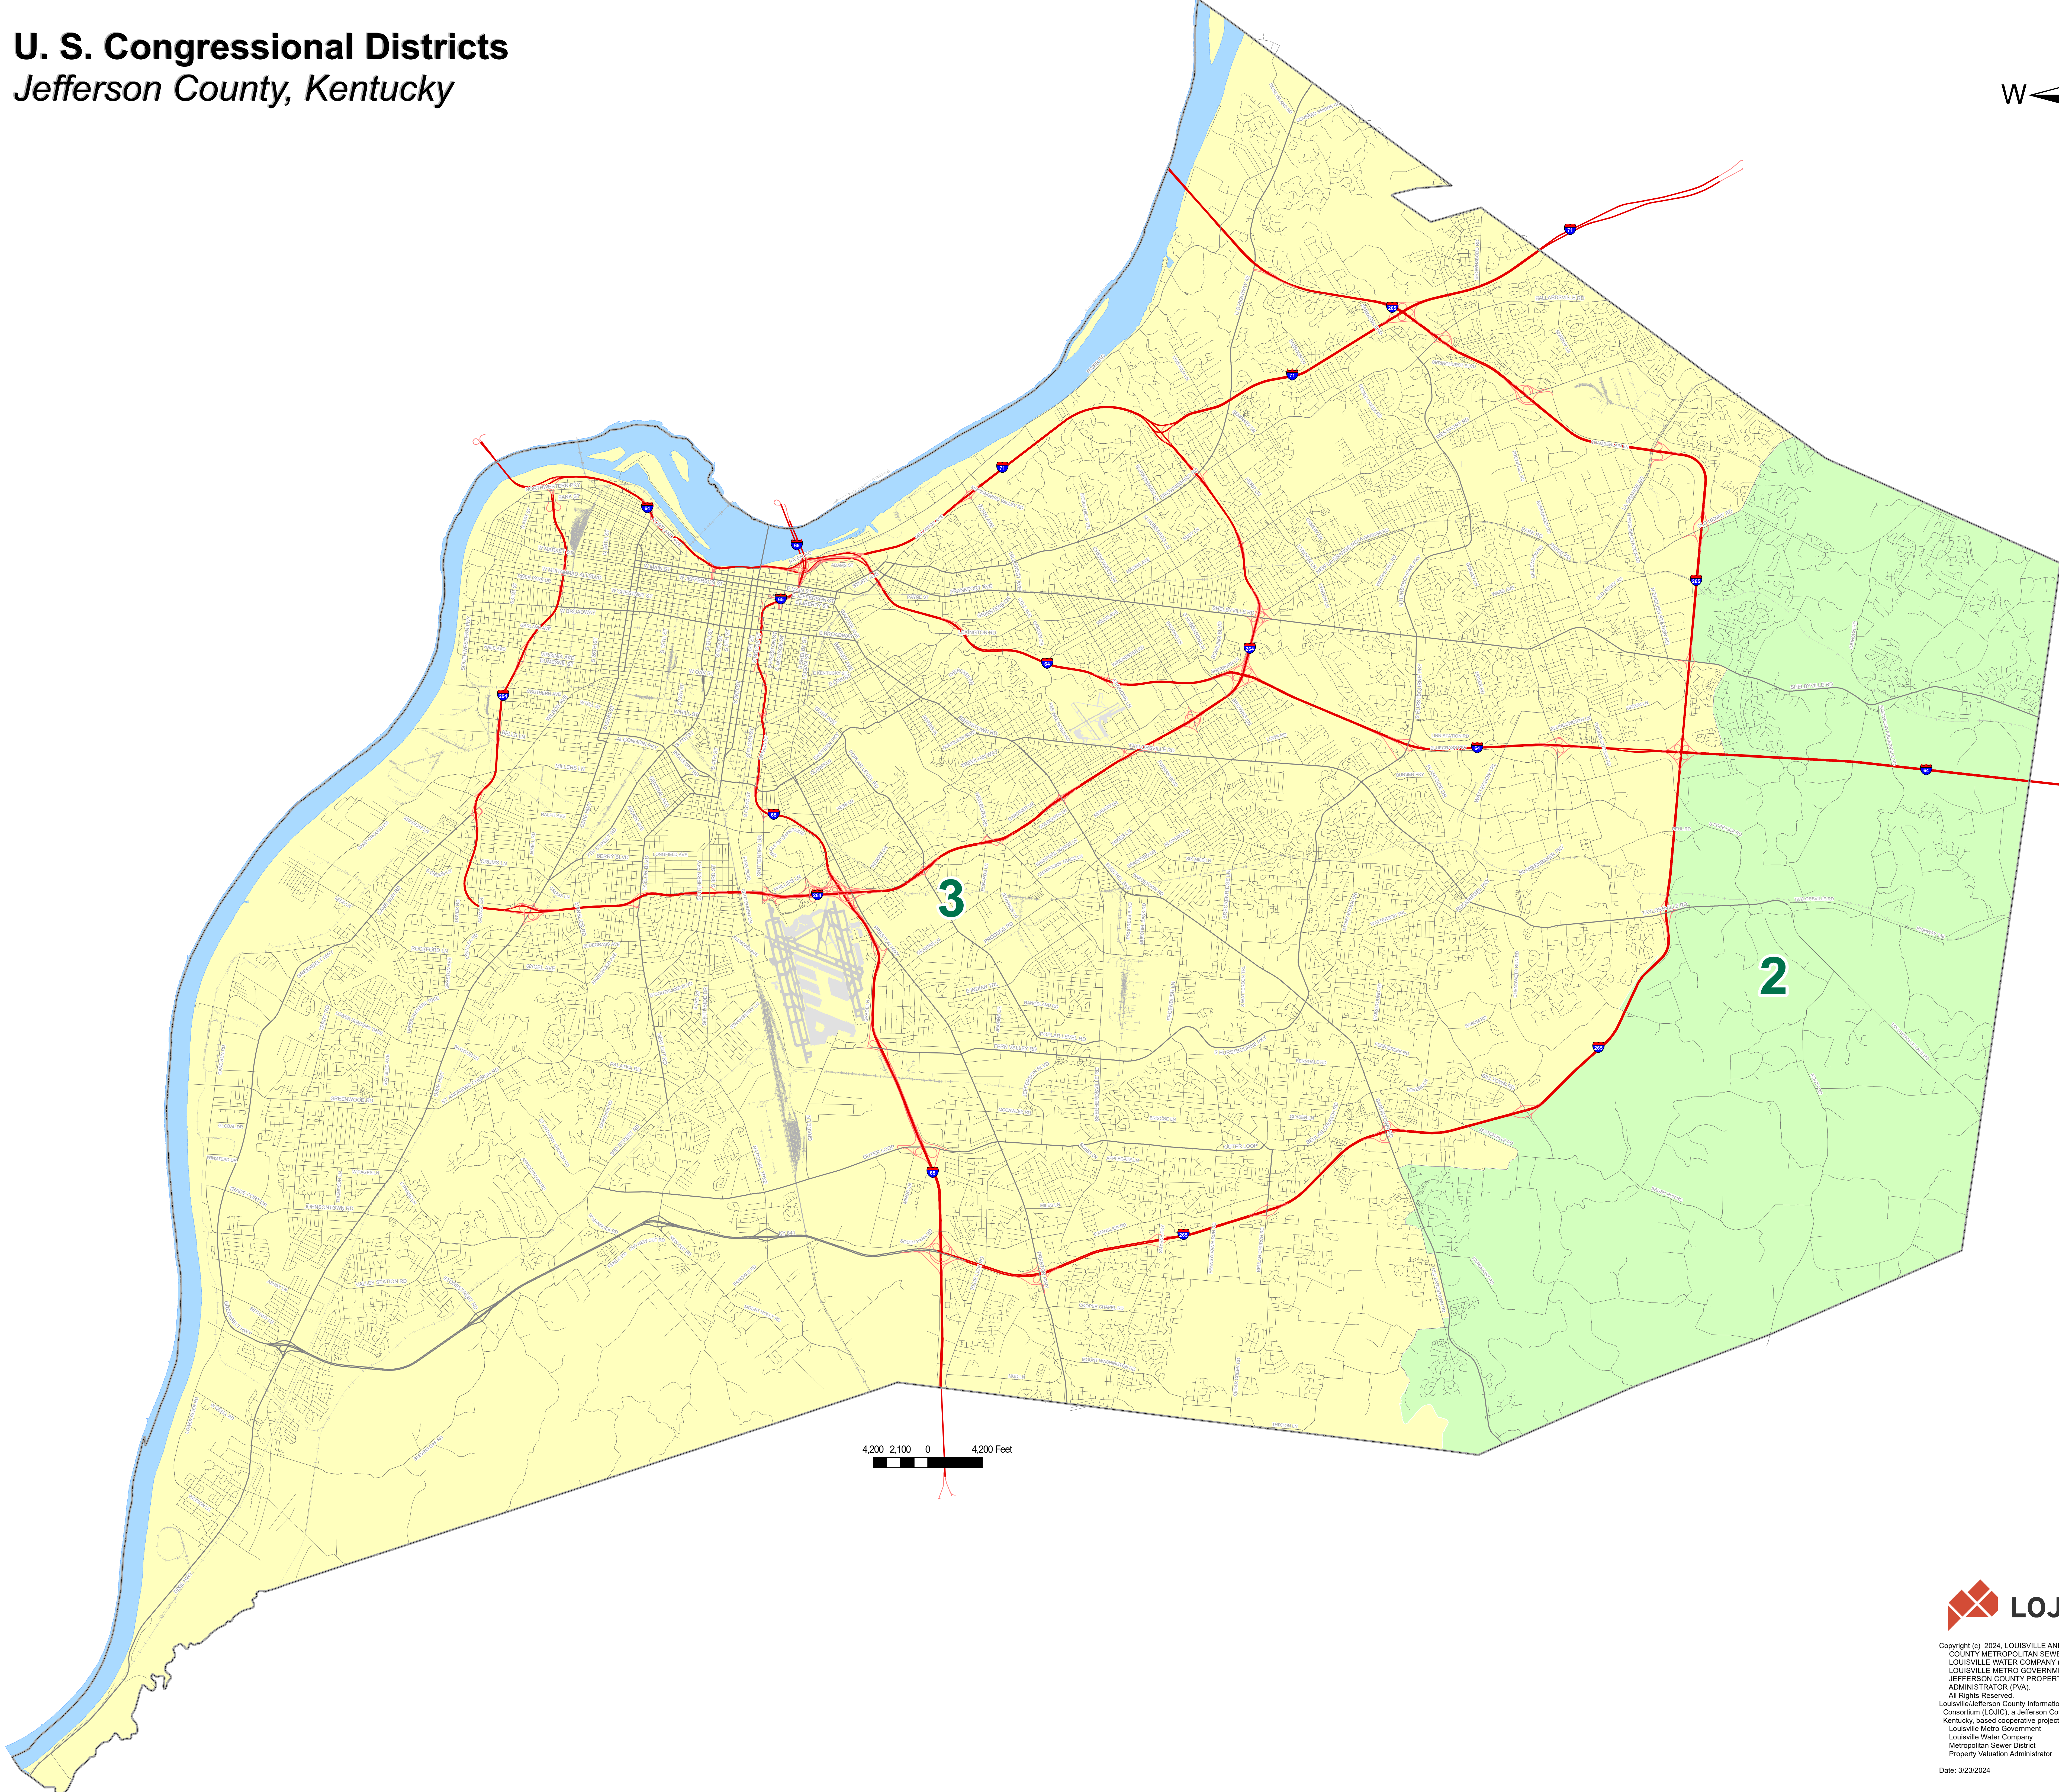

U. S. Congressional Districts

Jefferson County, Kentucky

Date: 3/23/2024