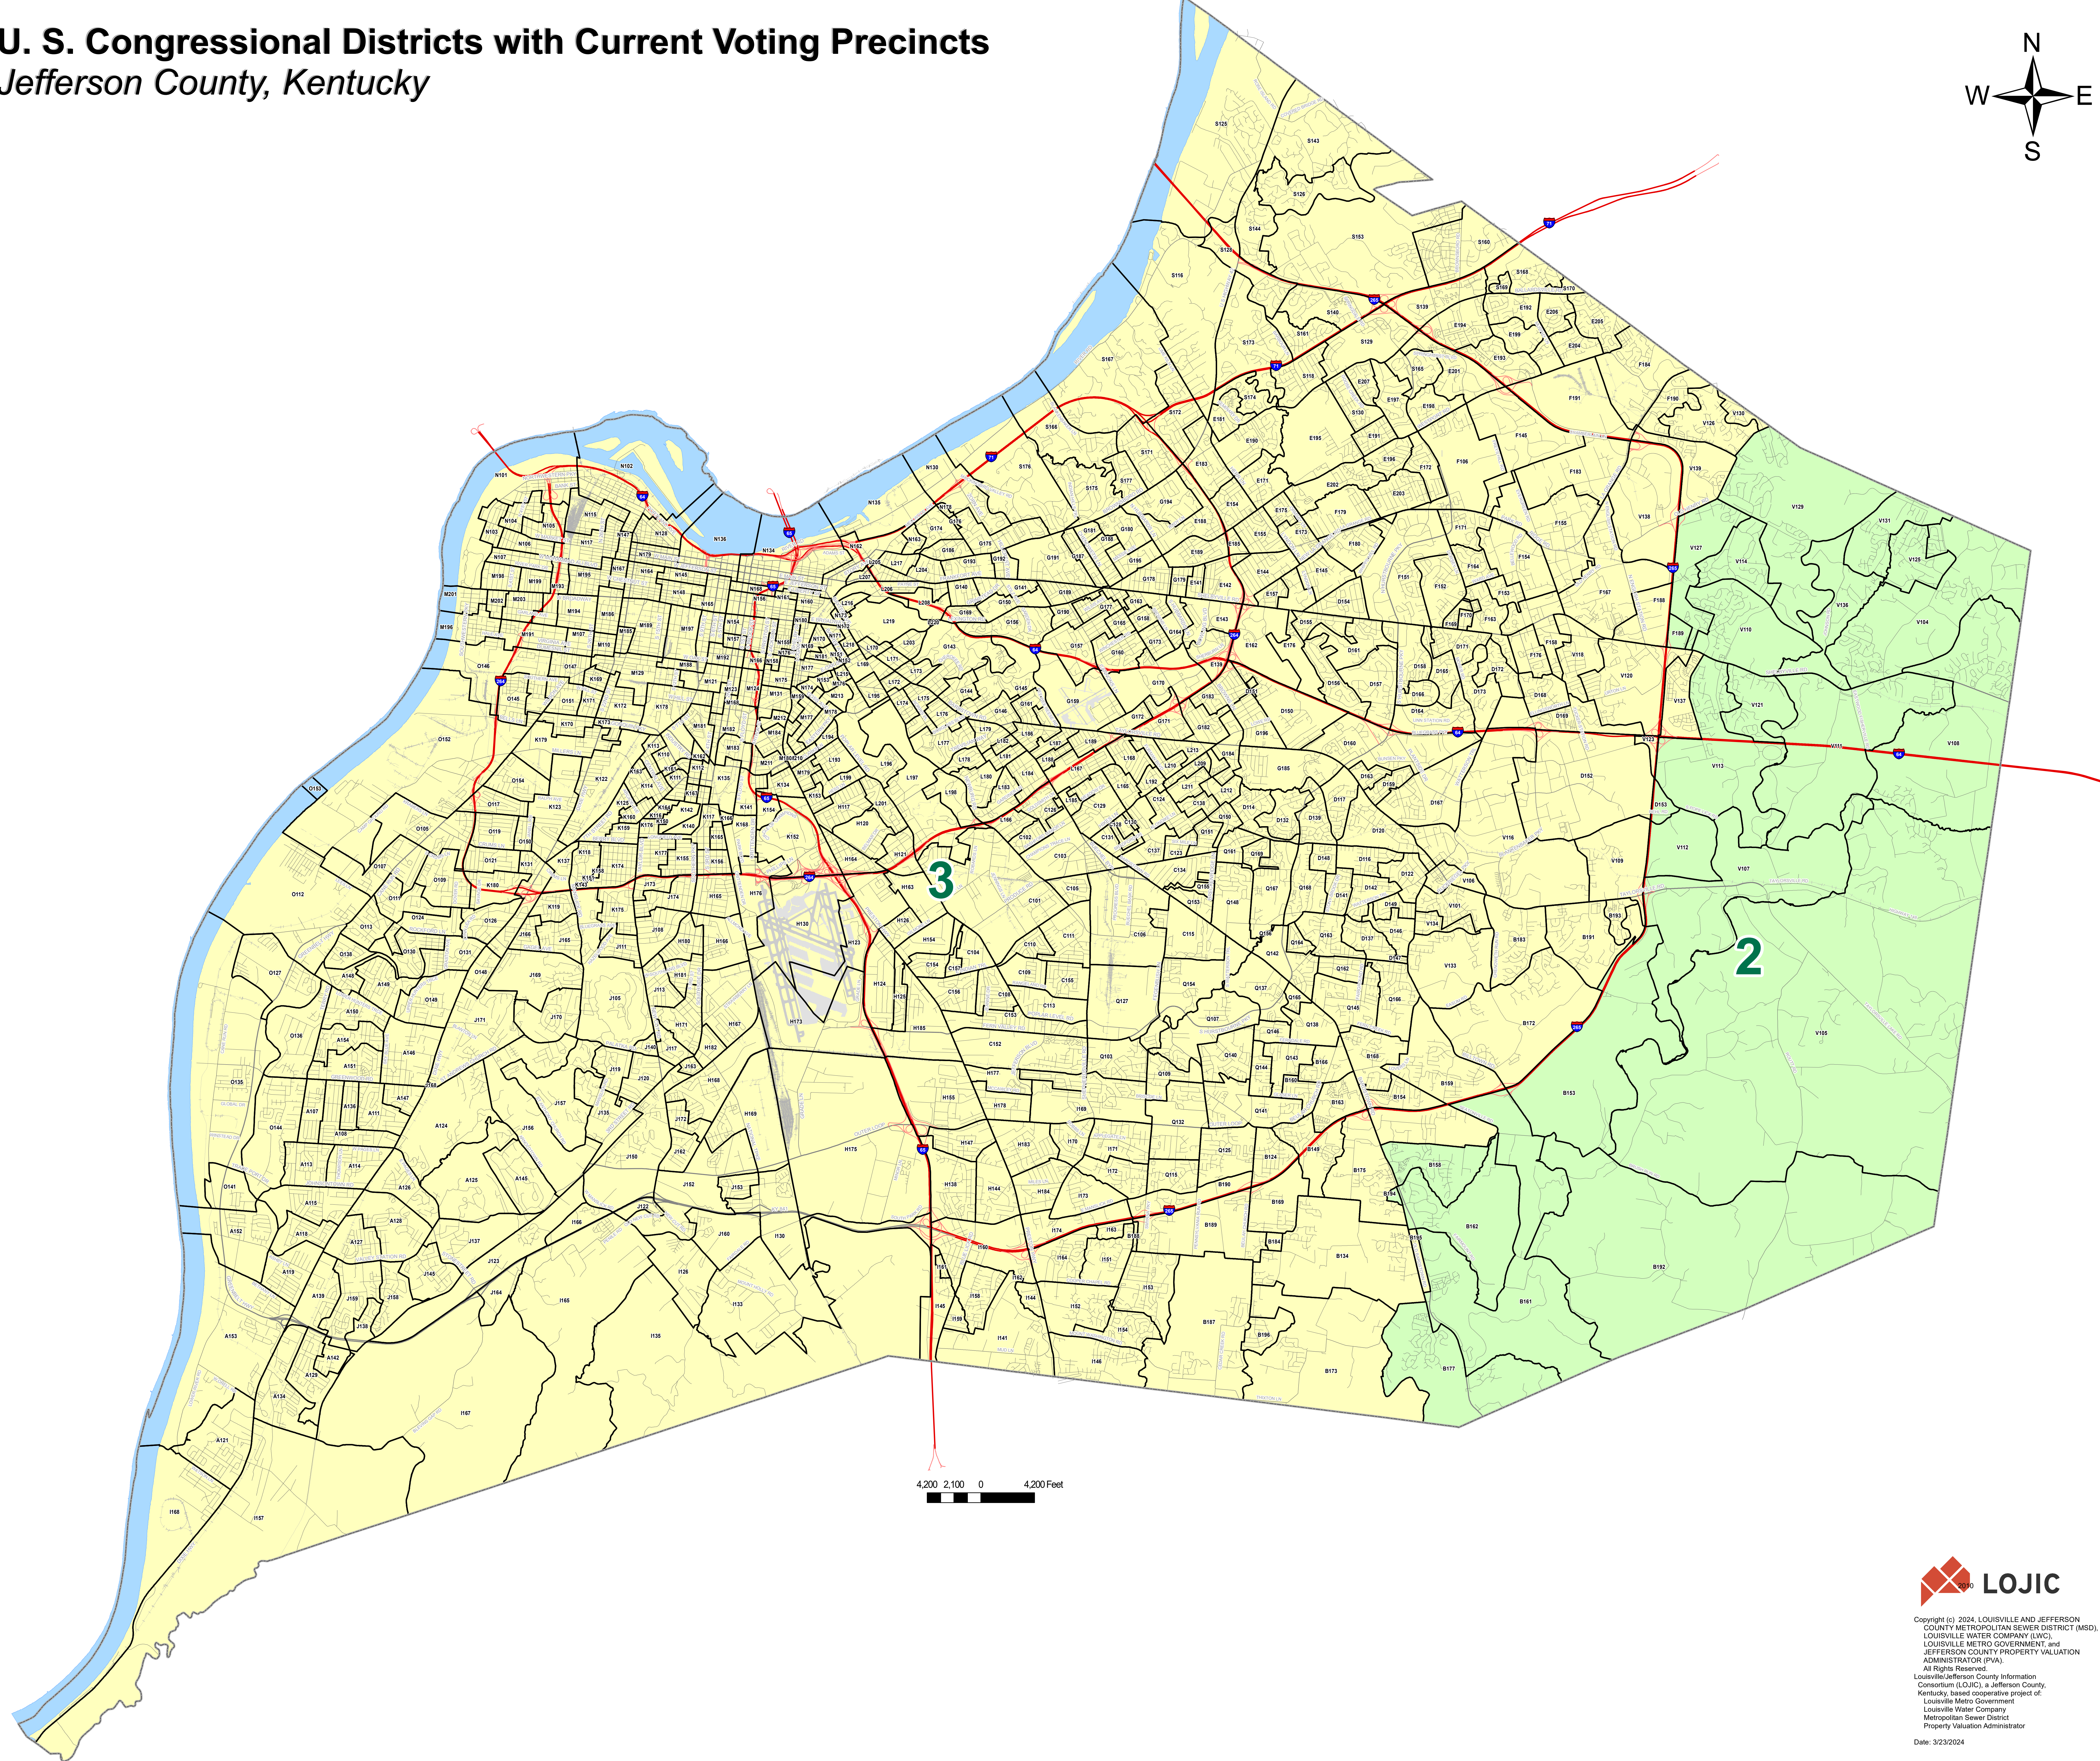

U. S. Congressional Districts with Current Voting Precincts

Jefferson County, Kentucky

4,200 2,100 0 4,200 Feet

Date: 3/23/2024