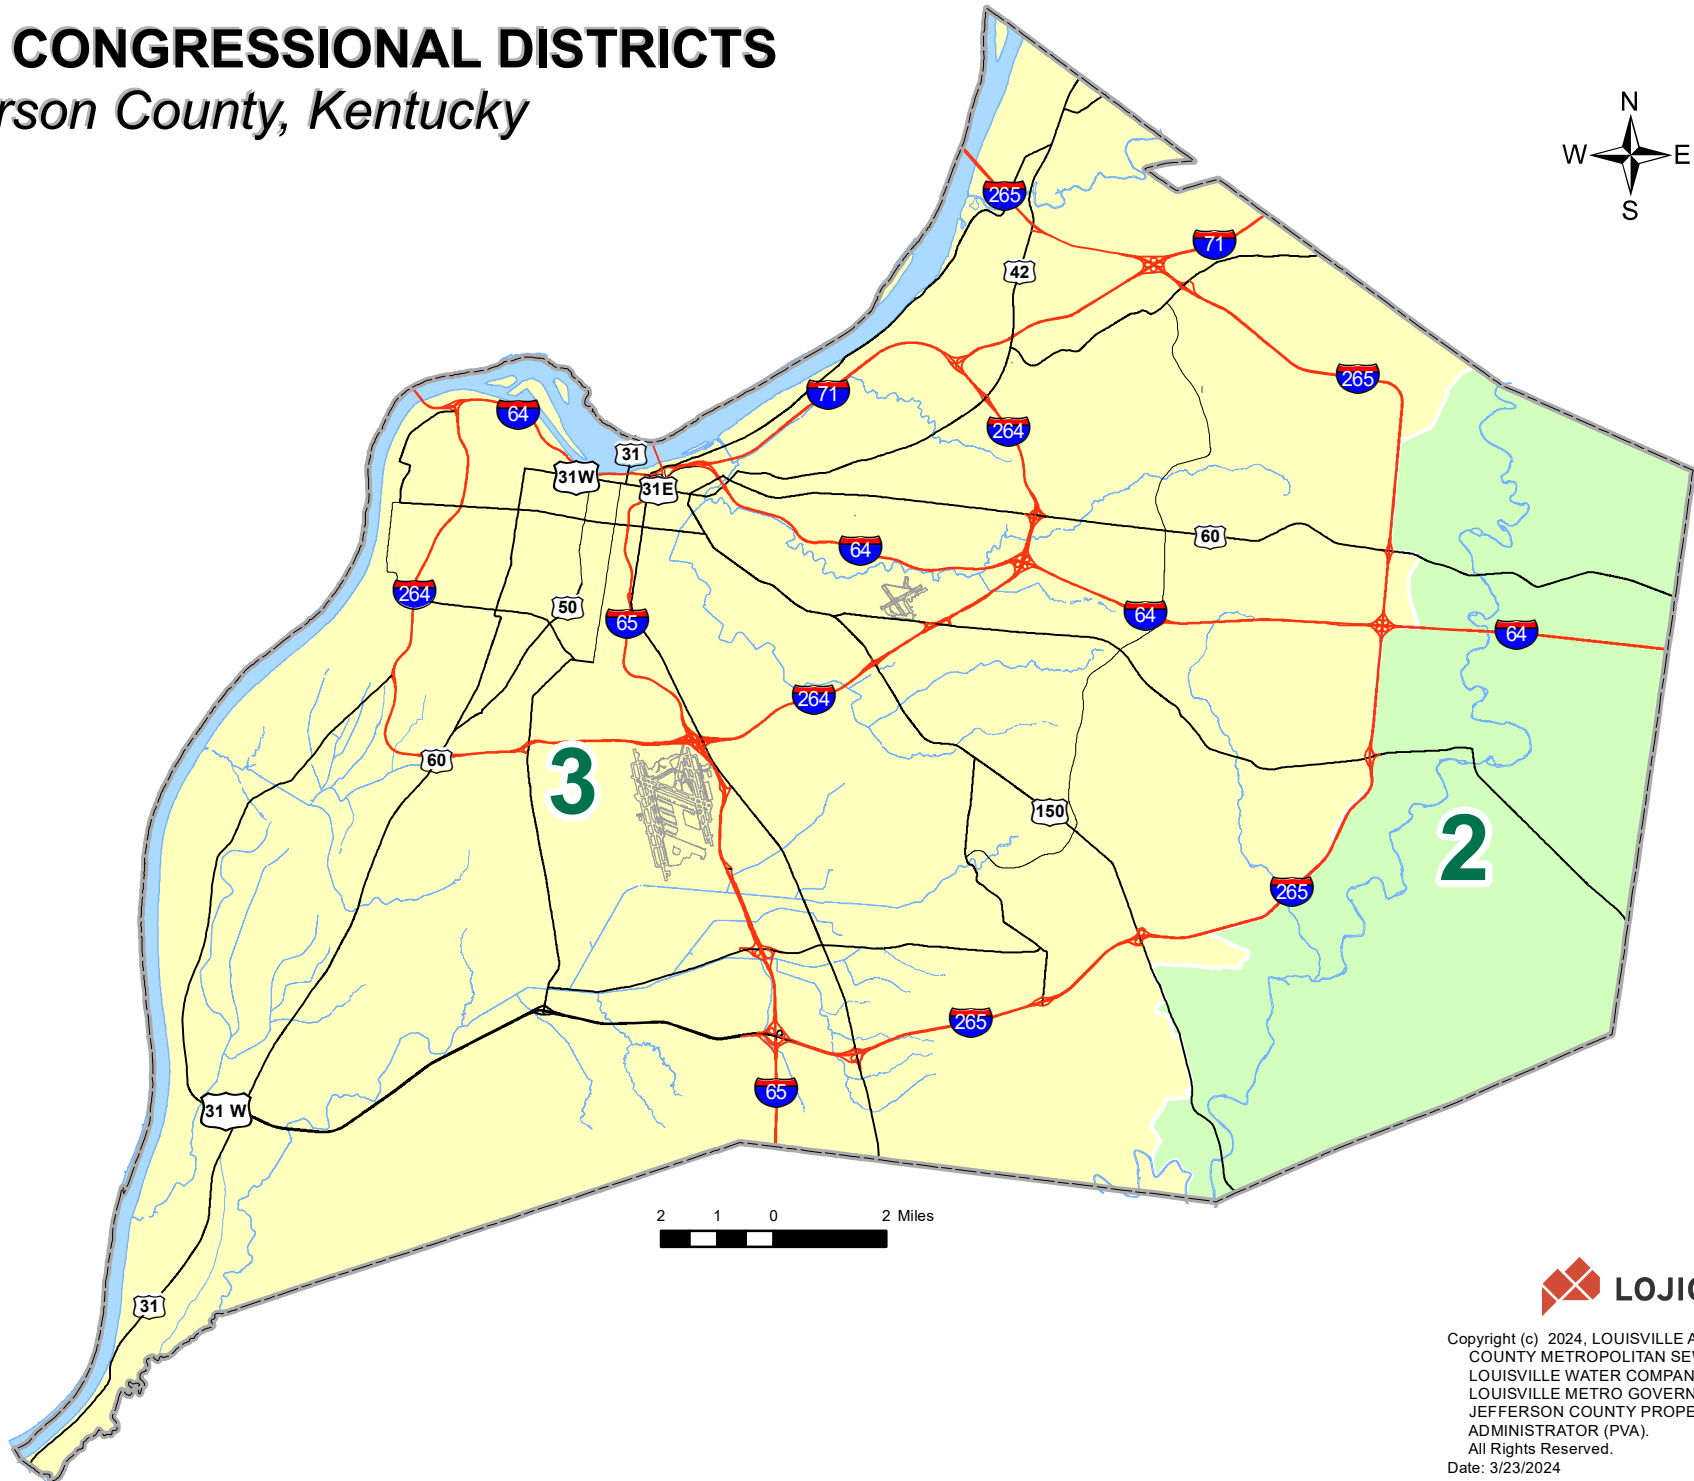

U. S. CONGRESSIONAL DISTRICTS

Jefferson County, Kentucky

Copyright (c) 2024, LOUISVILLE AND JEFFERSON COUNTY METROPOLITAN SEWER DISTRICT (MSD), LOUISVILLE WATER COMPANY (LWC), LOUISVILLE METRO GOVERNMENT, and JEFFERSON COUNTY PROPERTY VALUATION ADMINISTRATOR (PVA). All Rights Reserved.
Date: 3/23/2024