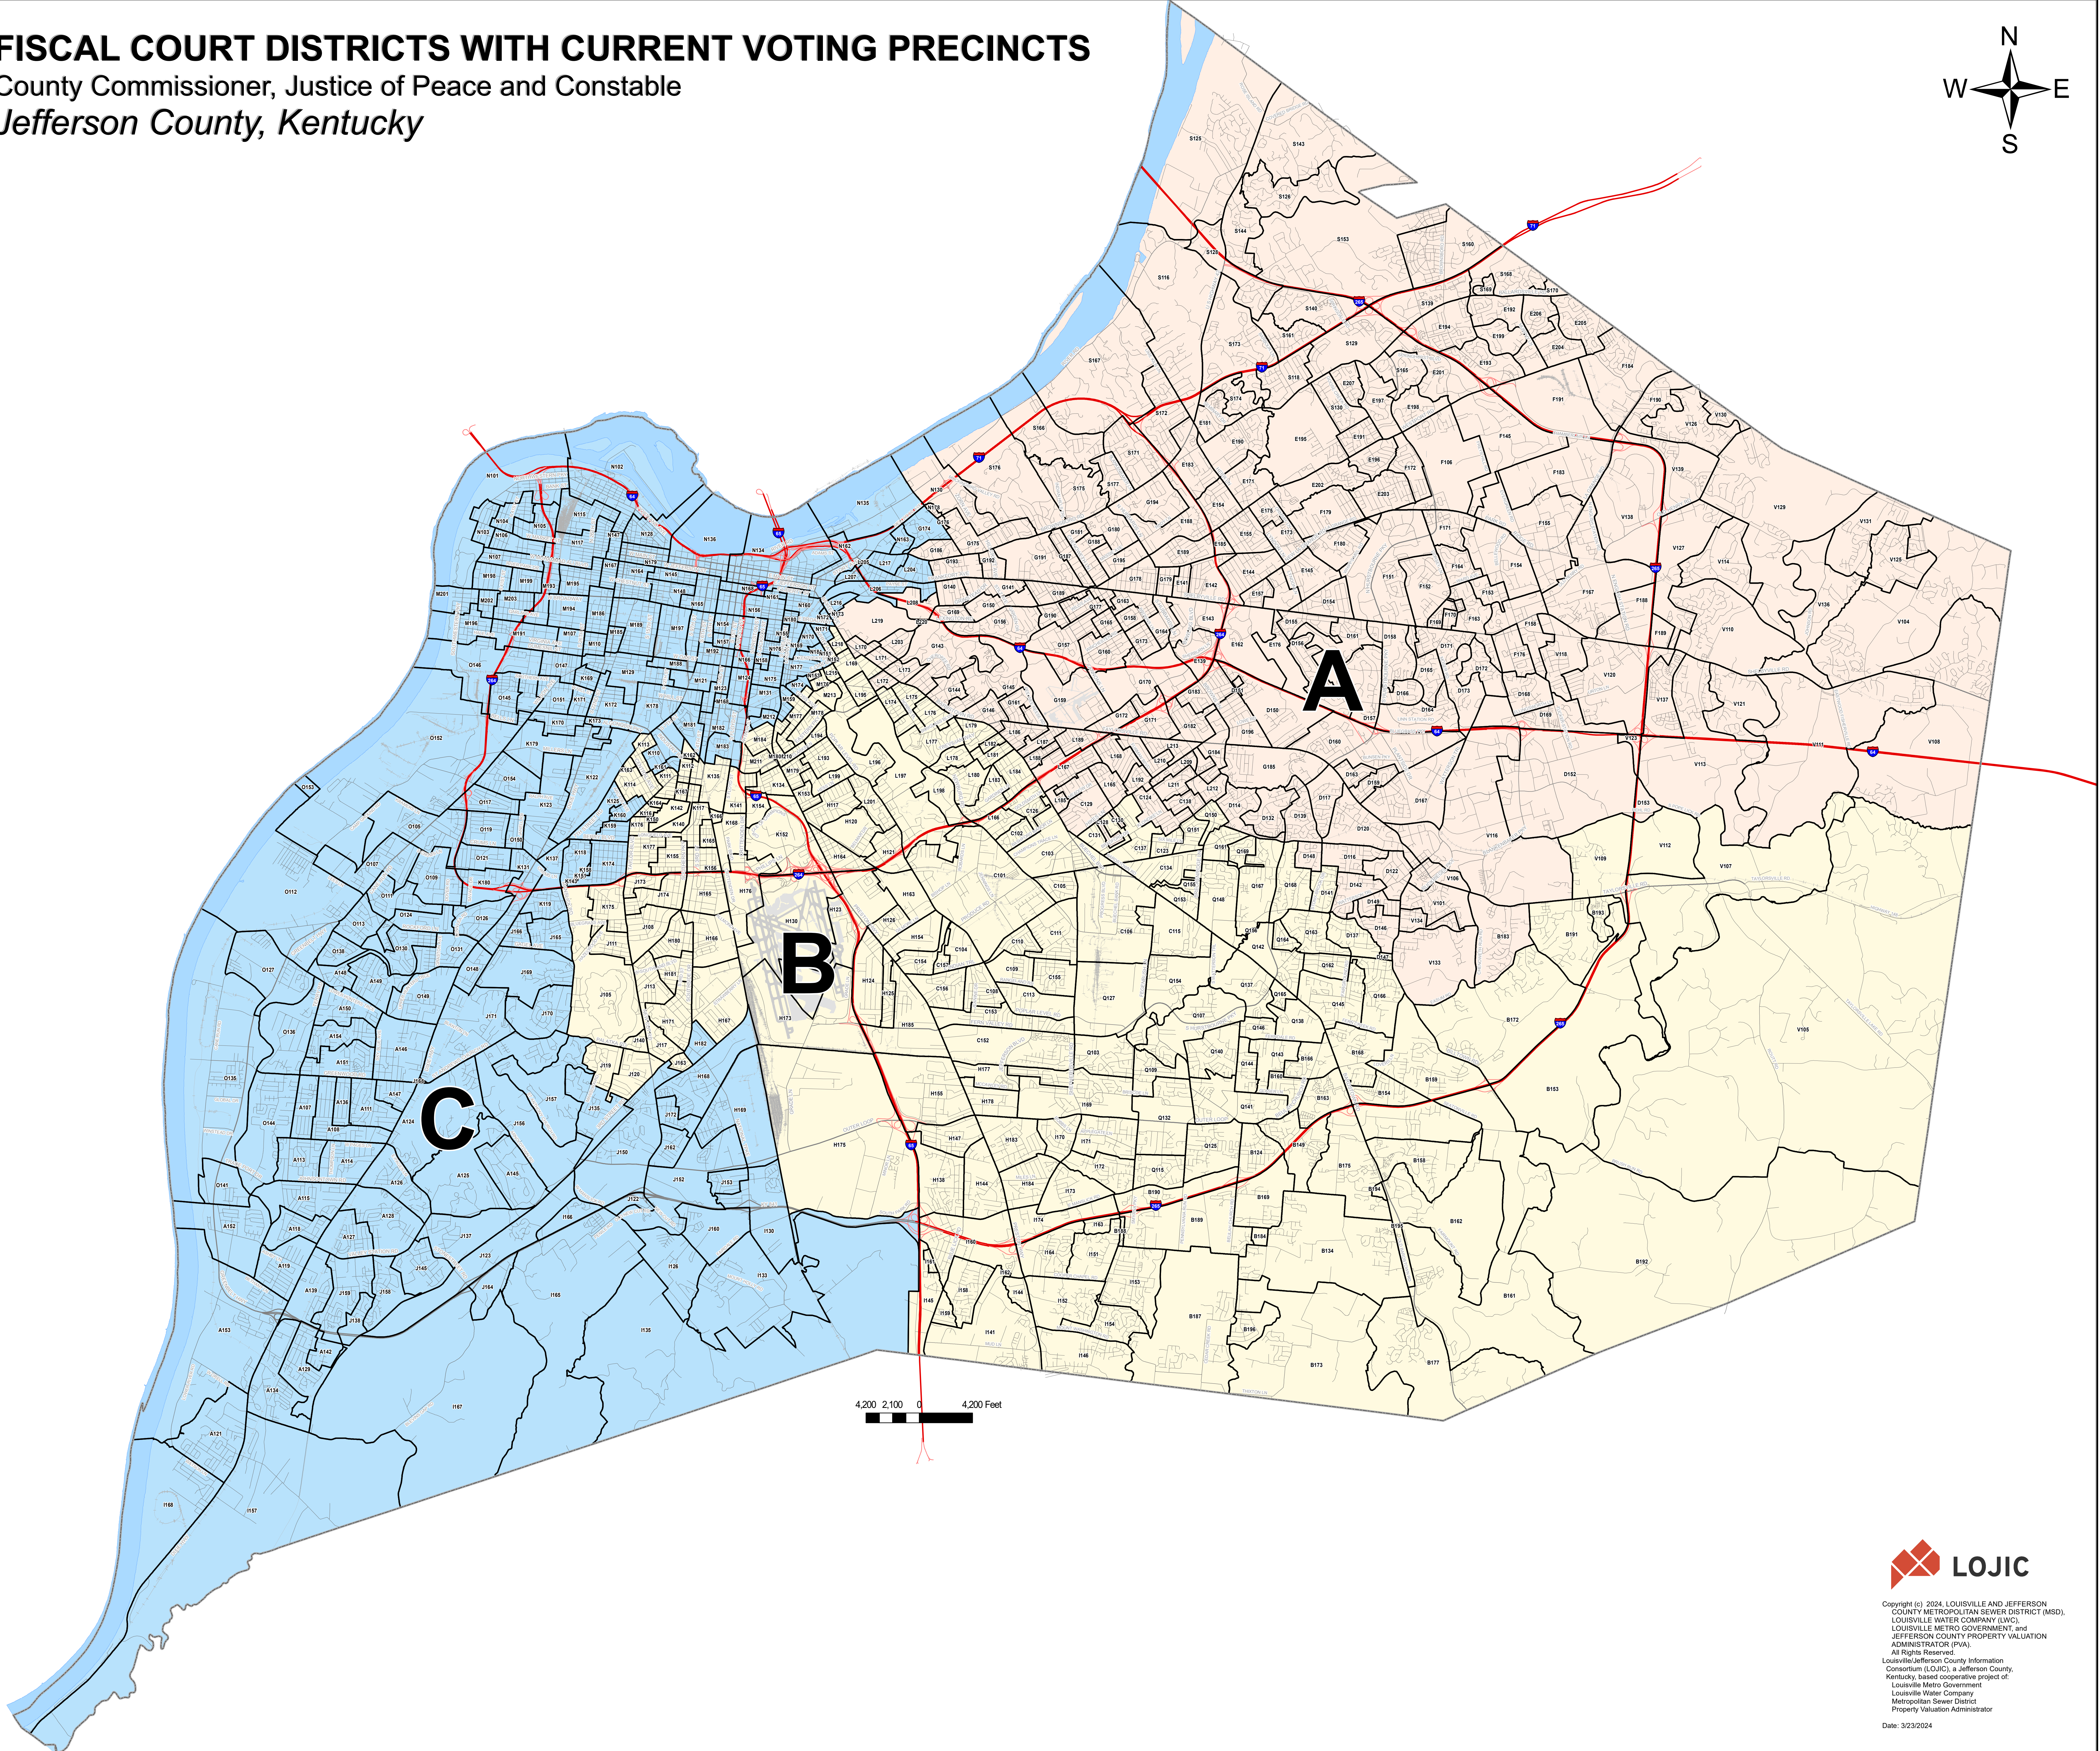

FISCAL COURT DISTRICTS WITH CURRENT VOTING PRECINCTS

County Commissioner, Justice of Peace and Constable
Jefferson County, Kentucky