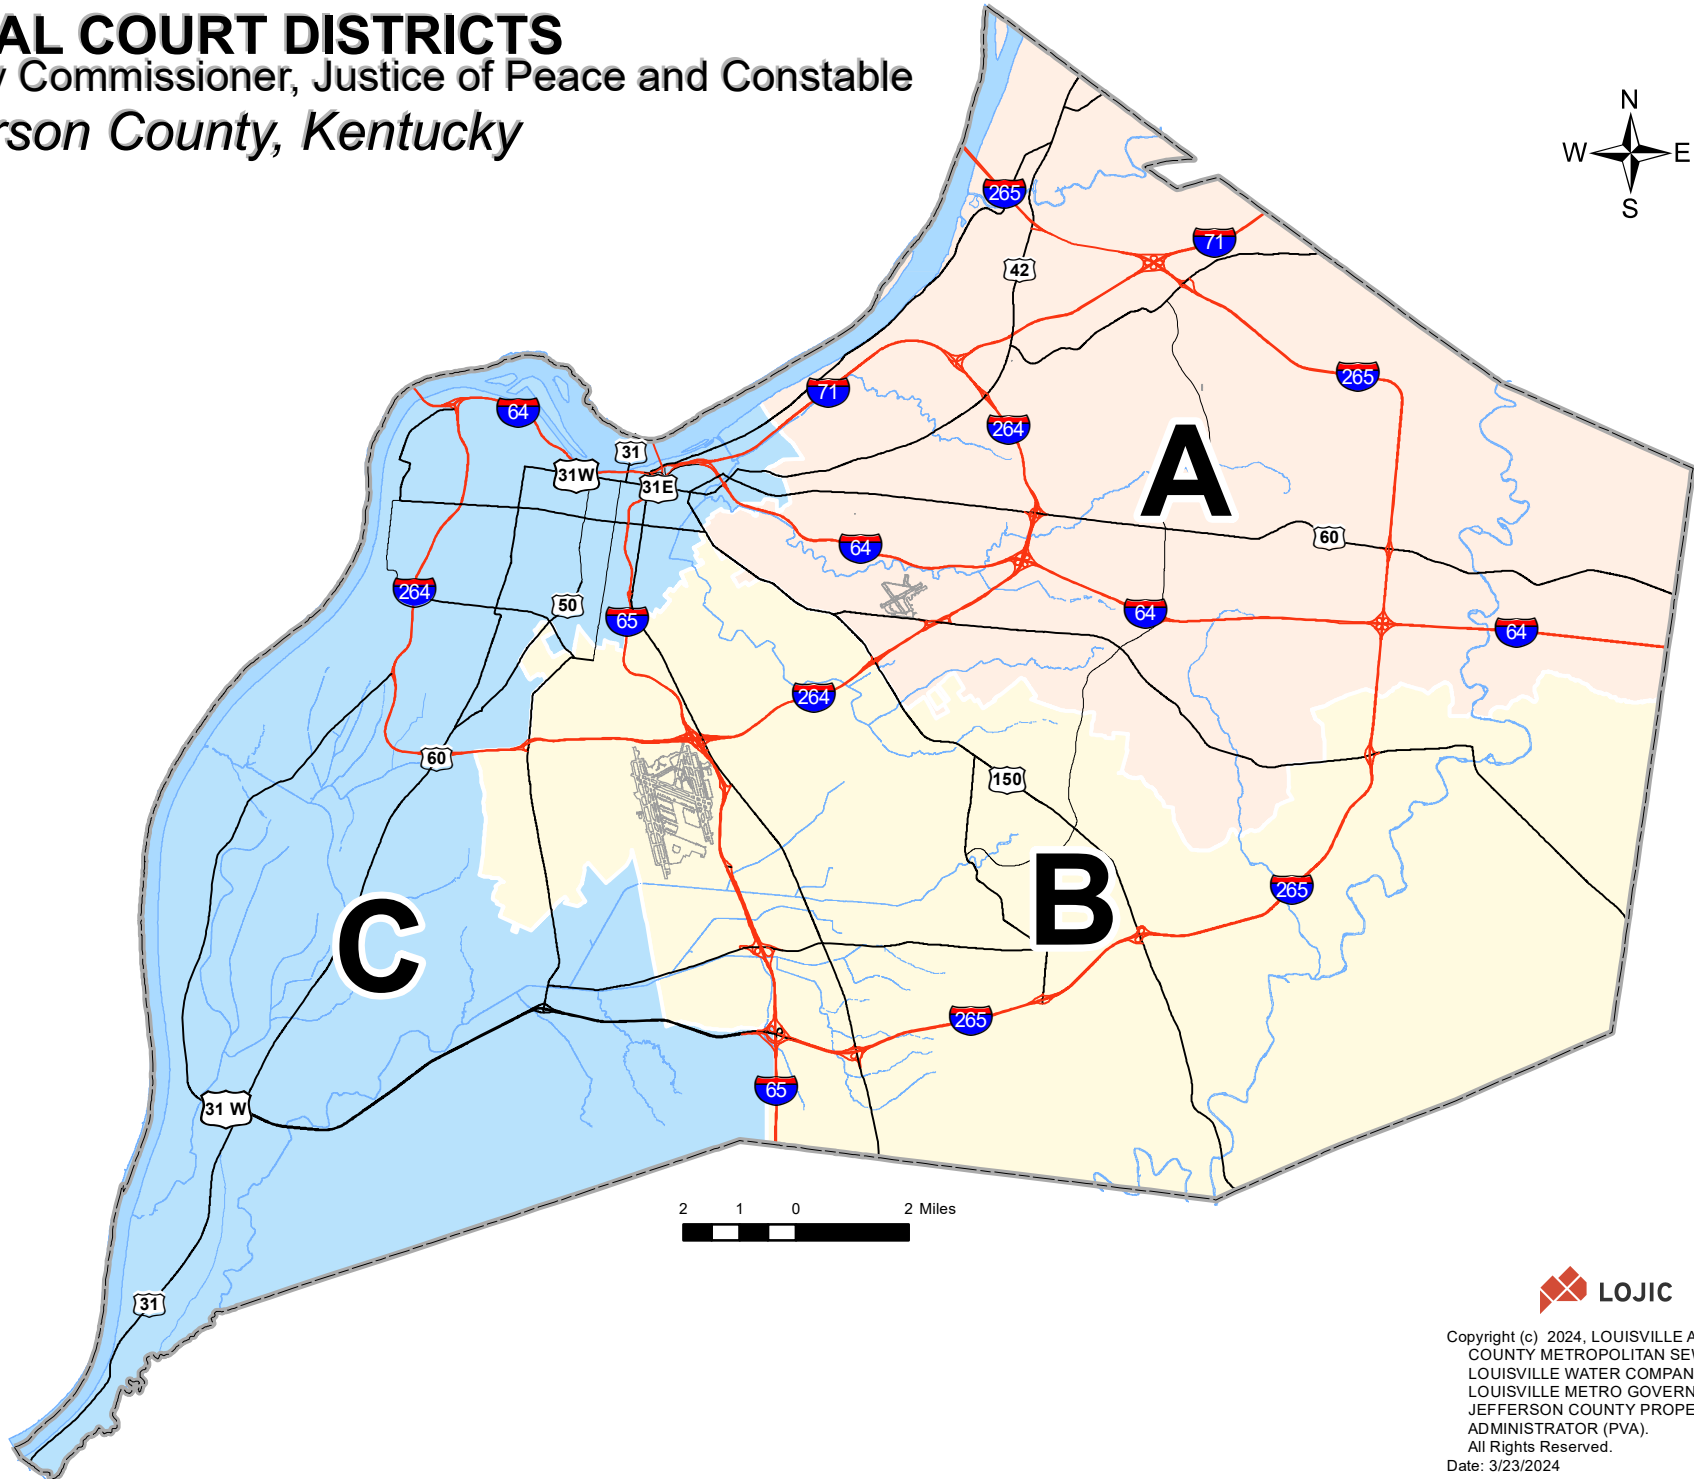

FISCAL COURT DISTRICTS

County Commissioner, Justice of Peace and Constable
Jefferson County, Kentucky

Copyright (c) 2024, LOUISVILLE AND JEFFERSON COUNTY METROPOLITAN SEWER DISTRICT (MSD), LOUISVILLE WATER COMPANY (LWC), LOUISVILLE METRO GOVERNMENT, and JEFFERSON COUNTY PROPERTY VALUATION ADMINISTRATOR (PVA). All Rights Reserved.
Date: 3/23/2024