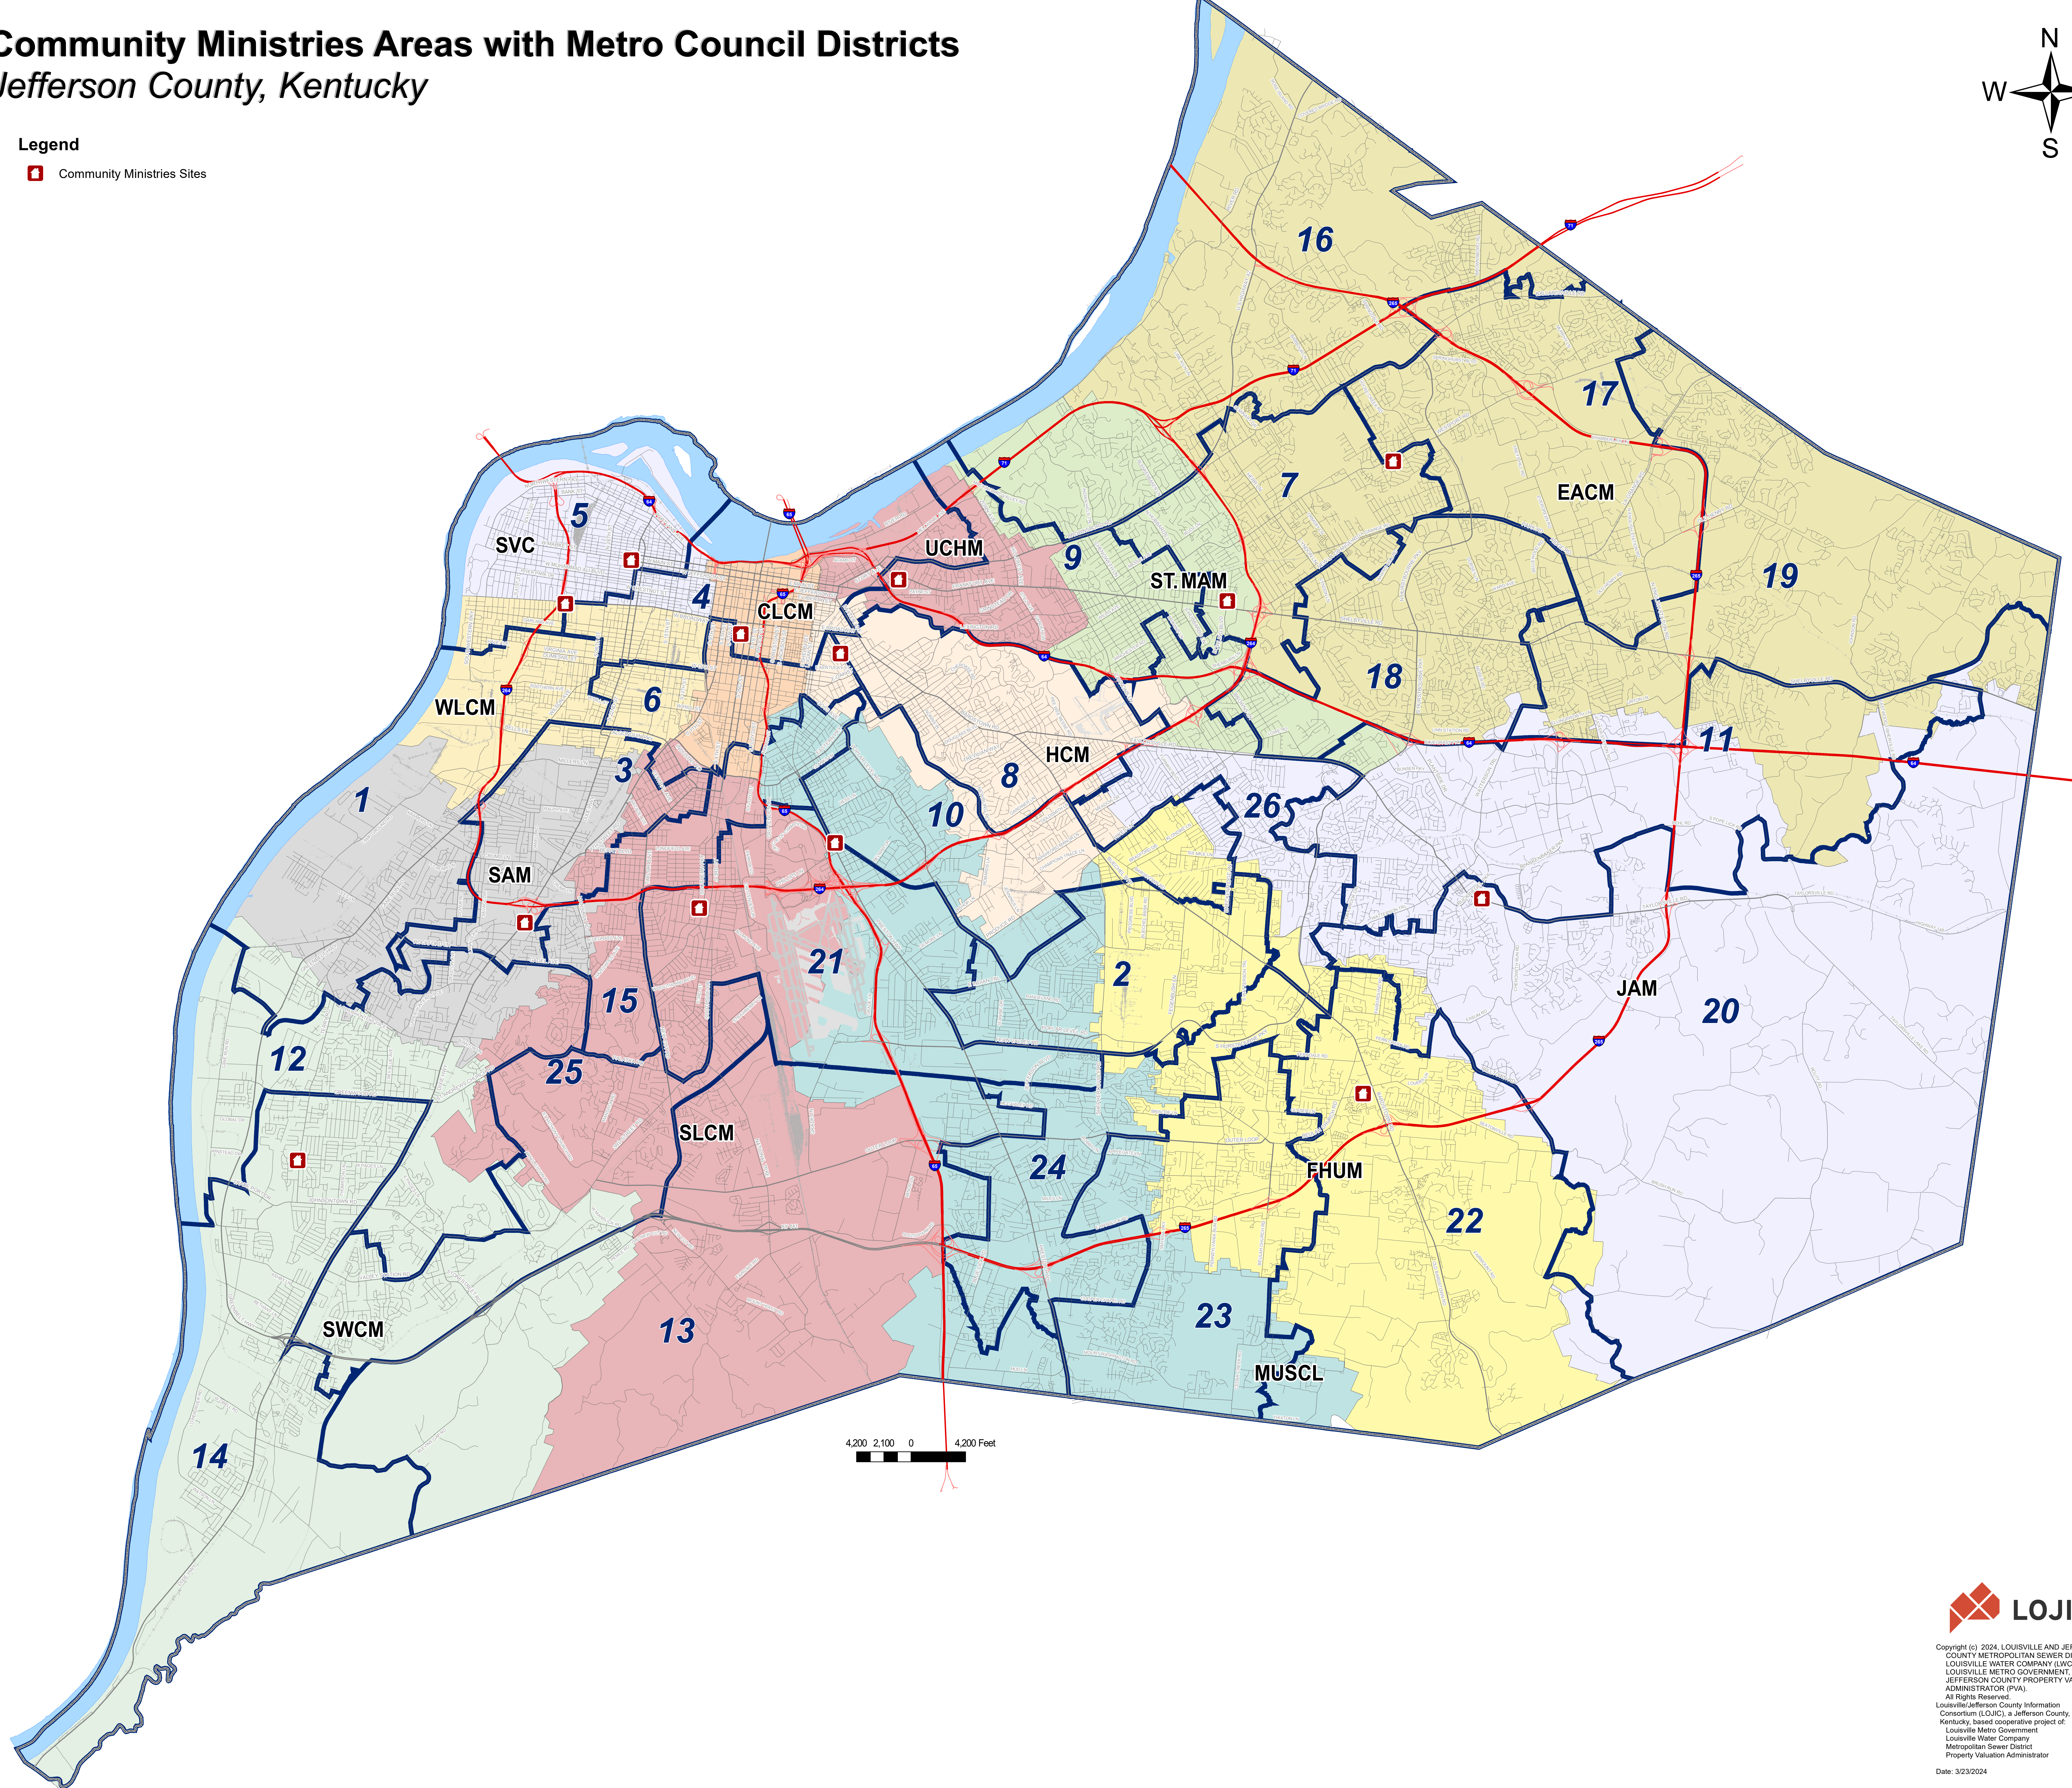

Community Ministries Areas with Metro Council Districts

Jefferson County, Kentucky

Legend

Community Ministries Sites

Date: 3/23/2024