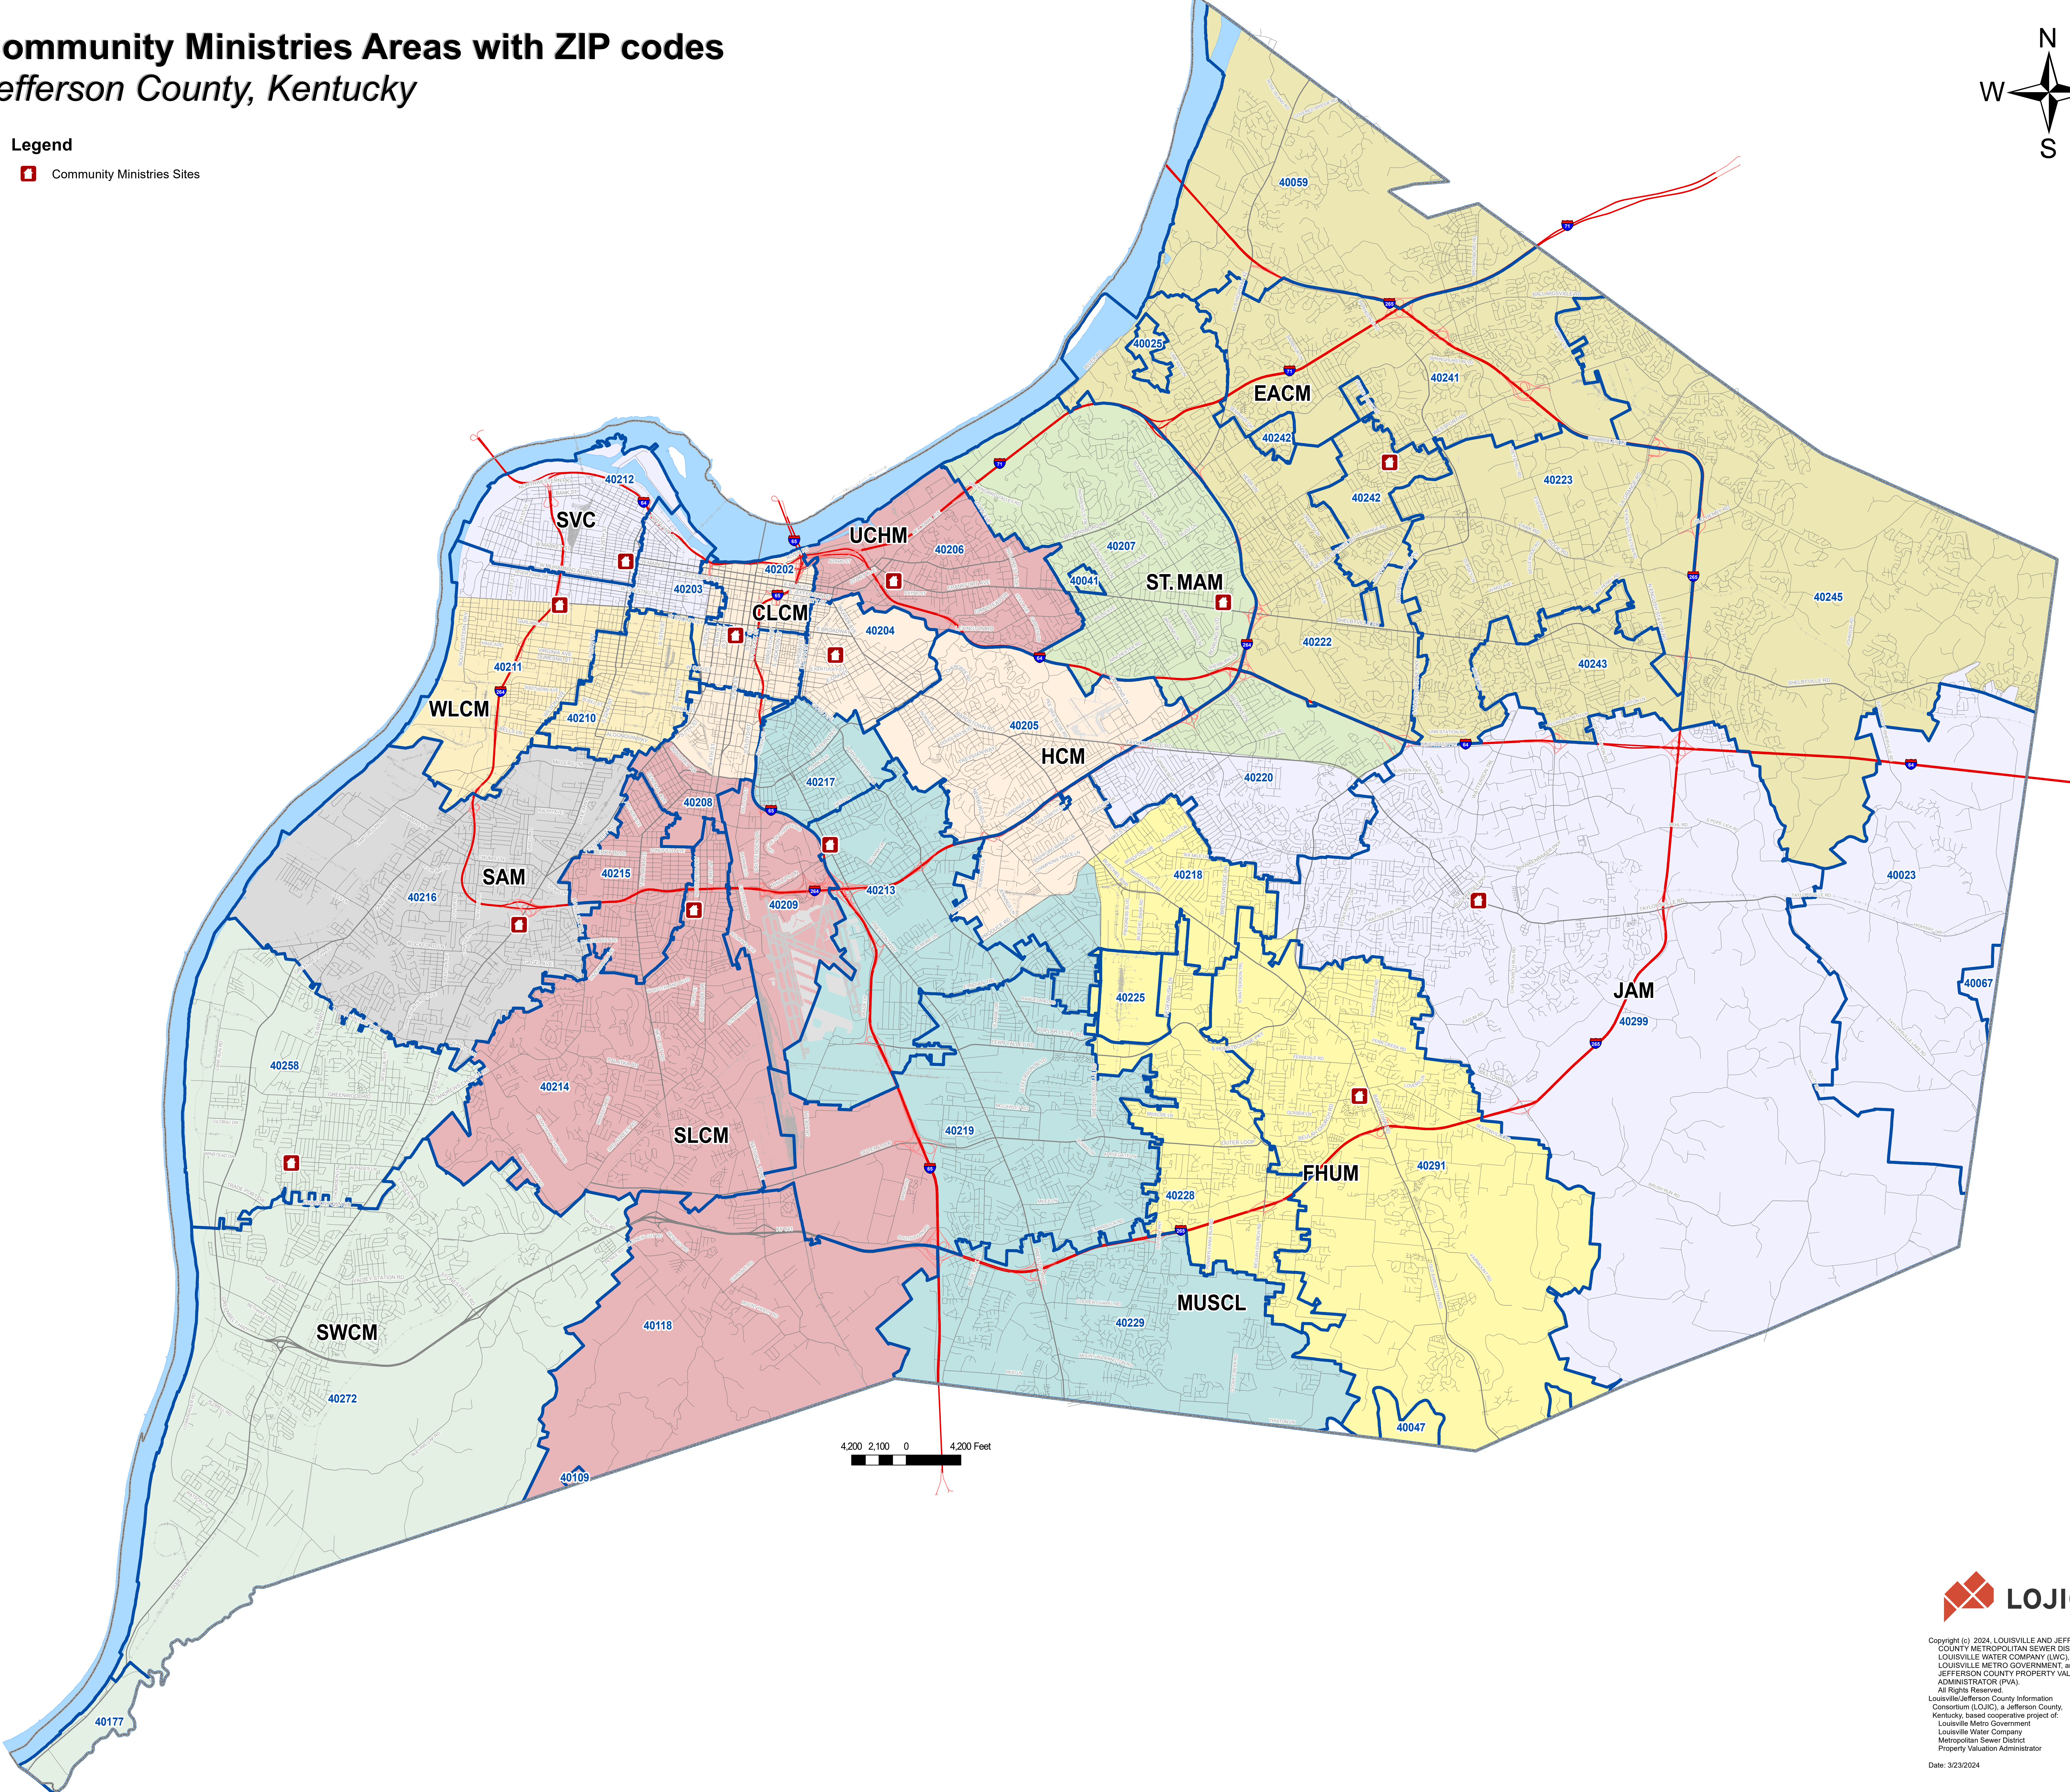

Community Ministries Areas with ZIP codes

Jefferson County, Kentucky

Legend

Community Ministries Sites