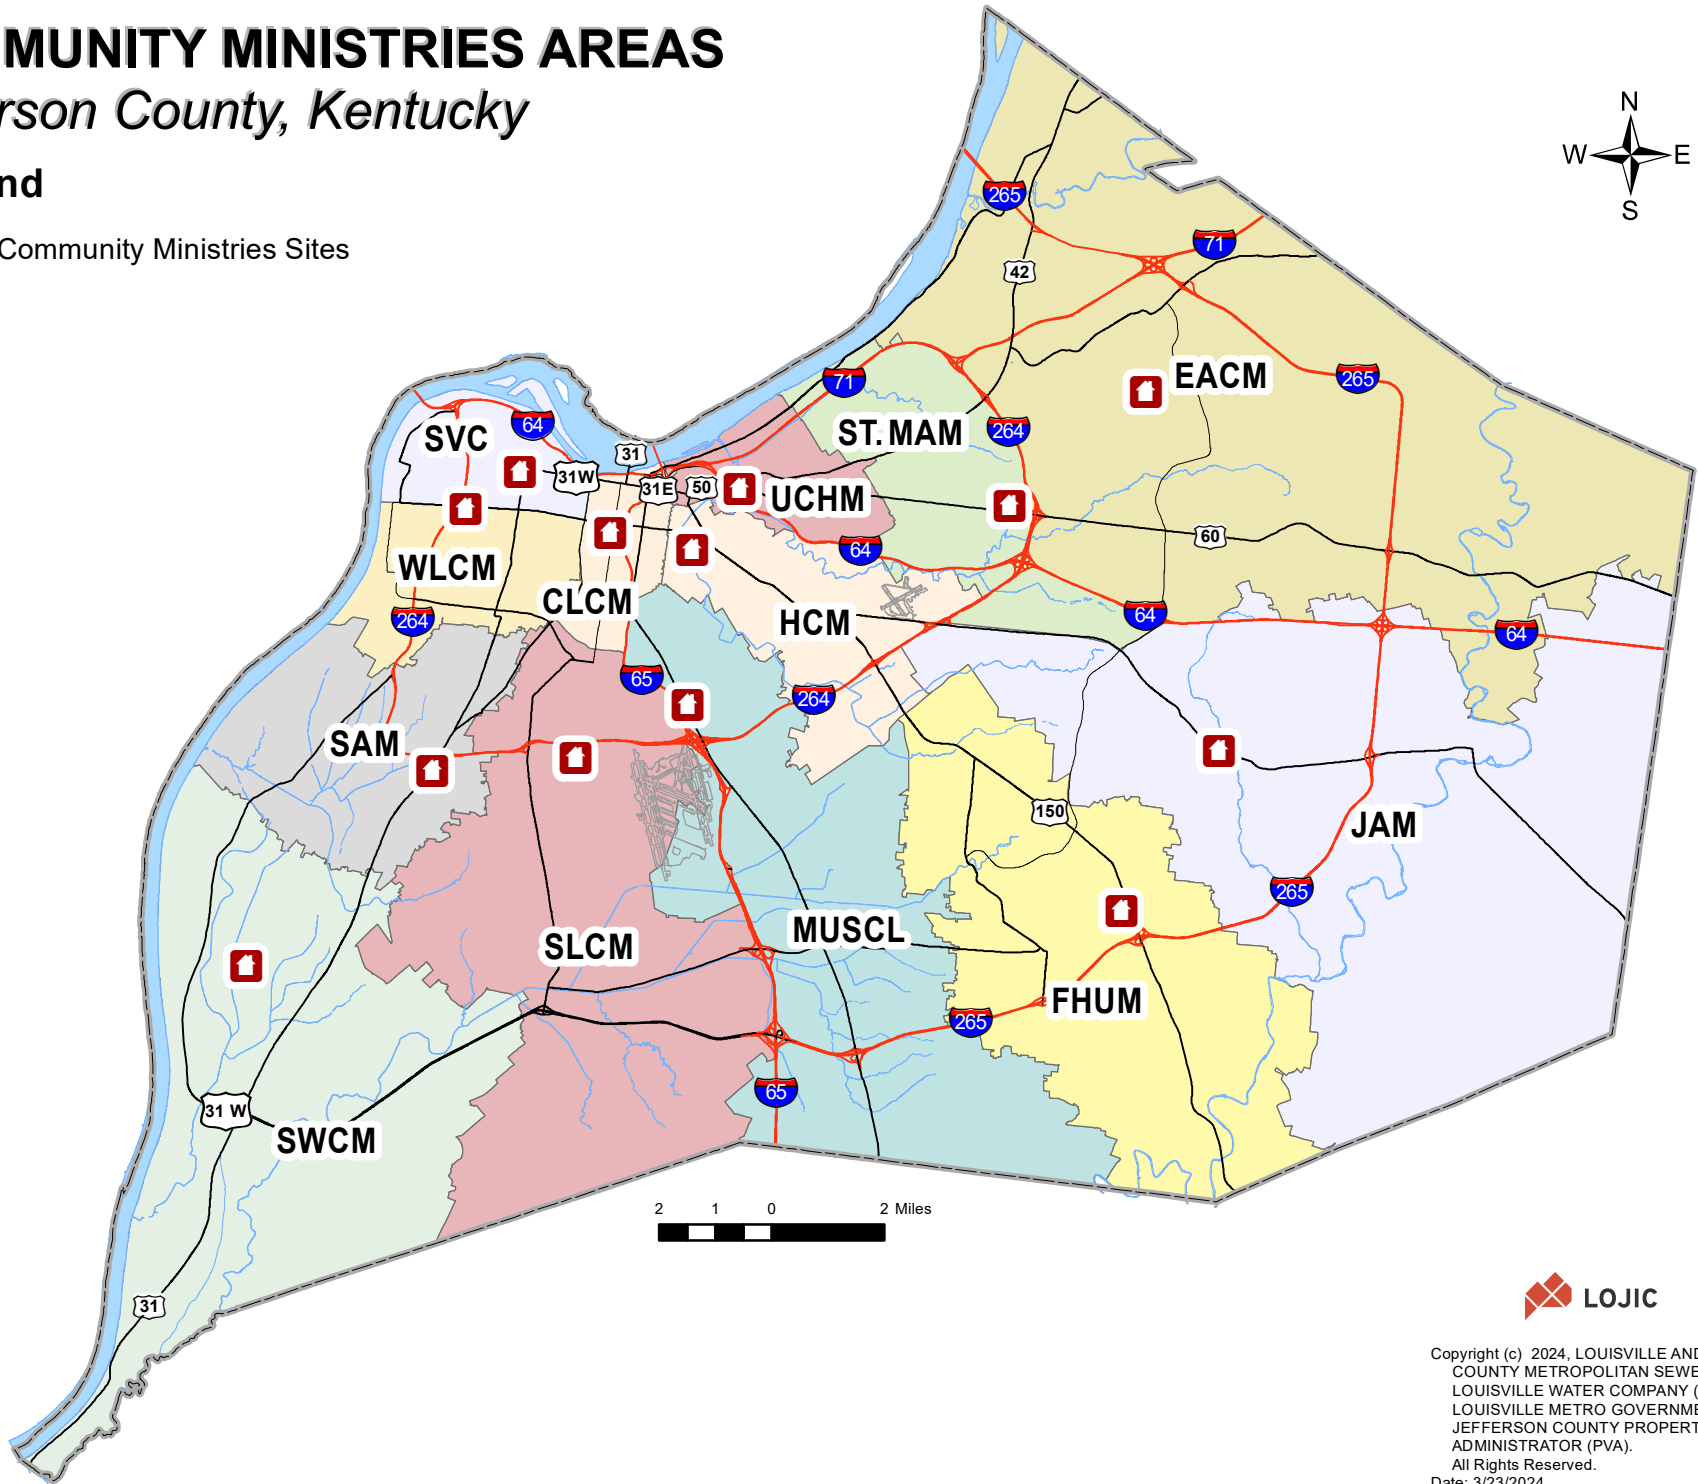

COMMUNITY MINISTRIES AREAS

Jefferson County, Kentucky

Legend

 Community Ministries Sites

Copyright (c) 2024, LOUISVILLE AND JEFFERSON COUNTY METROPOLITAN SEWER DISTRICT (MSD), LOUISVILLE WATER COMPANY (LWC), LOUISVILLE METRO GOVERNMENT, and JEFFERSON COUNTY PROPERTY VALUATION ADMINISTRATOR (PVA).
All Rights Reserved.
Date: 3/23/2024