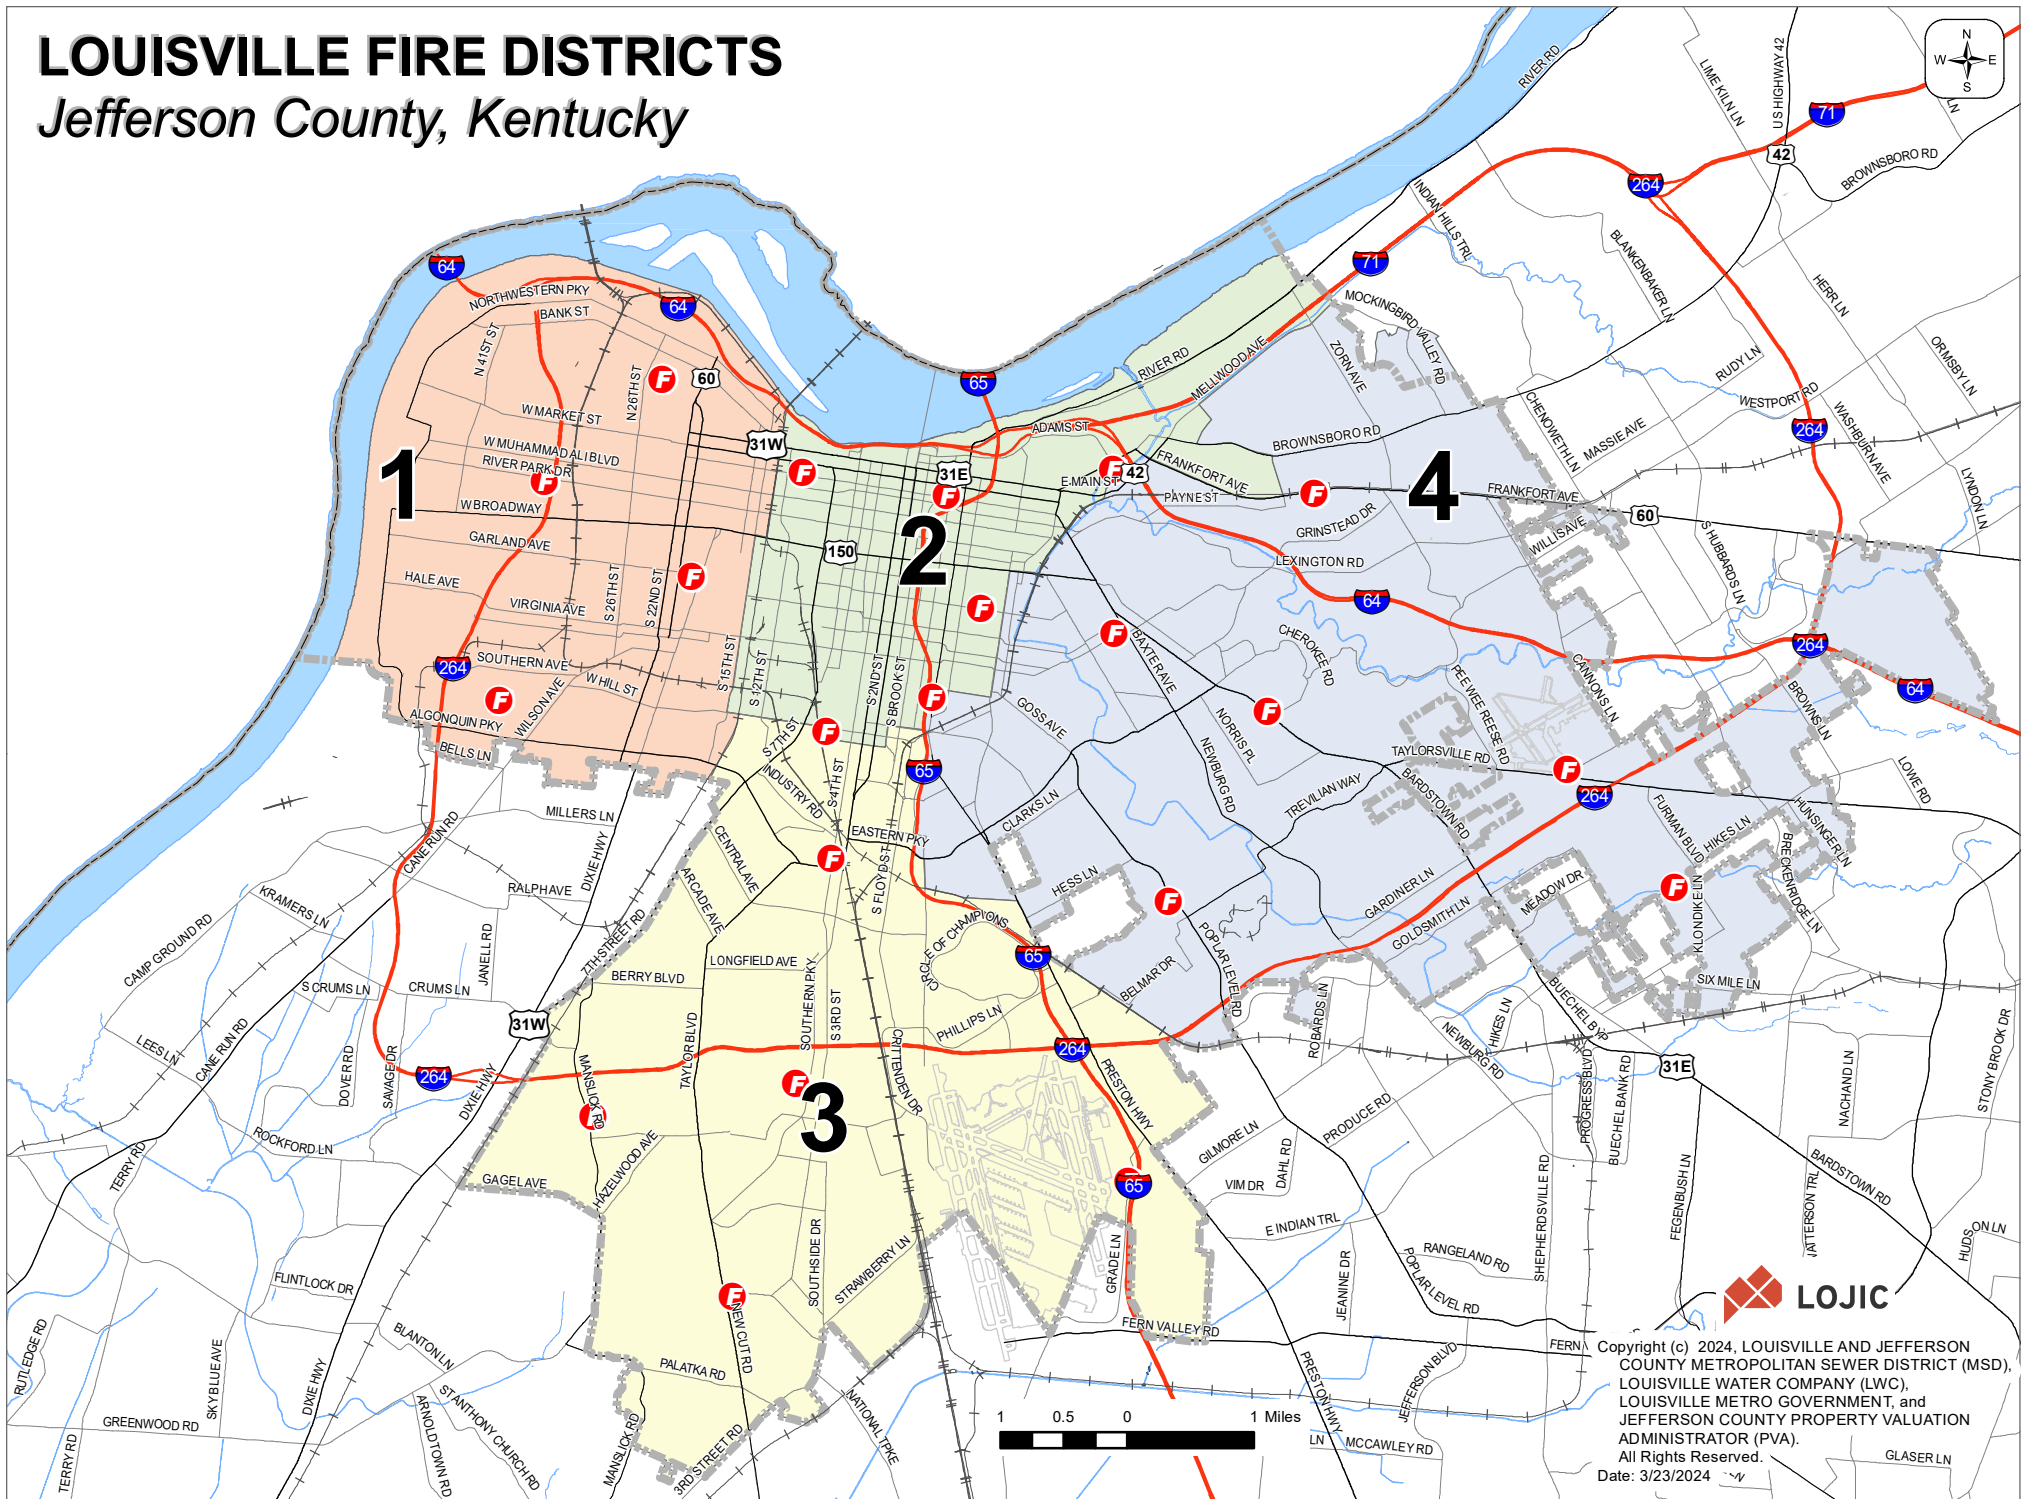

LOUISVILLE FIRE DISTRICTS

Jefferson County, Kentucky

Copyright (c) 2024, LOUISVILLE AND JEFFERSON COUNTY METROPOLITAN SEWER DISTRICT (MSD), LOUISVILLE WATER COMPANY (LWC), LOUISVILLE METRO GOVERNMENT, and JEFFERSON COUNTY PROPERTY VALUATION ADMINISTRATOR (PVA). All Rights Reserved.
Date: 3/23/2024